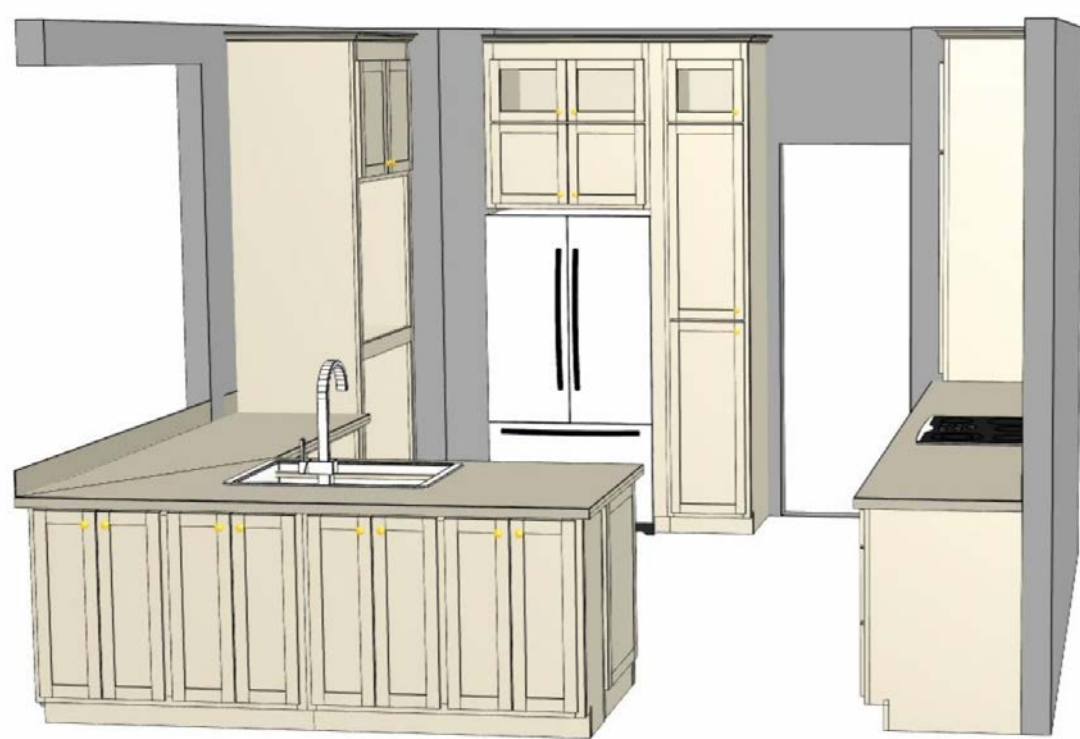

Elevation of a custom entertainment wall design

3D rendering in Chief Architect

SKILLS GAINED

- Proficient in new design software:
 - Chief Architect
 - Cabinet Vision
 - 2020 Design
 - Closet Pro
 - Folio
- Design meeting skills
- A solid knowledge base surrounding the design and construction of cabinetry
- This internship opportunity has opened up a full-time job offer for me upon graduation and I will continue to work part-time at Visionary throughout my senior year.