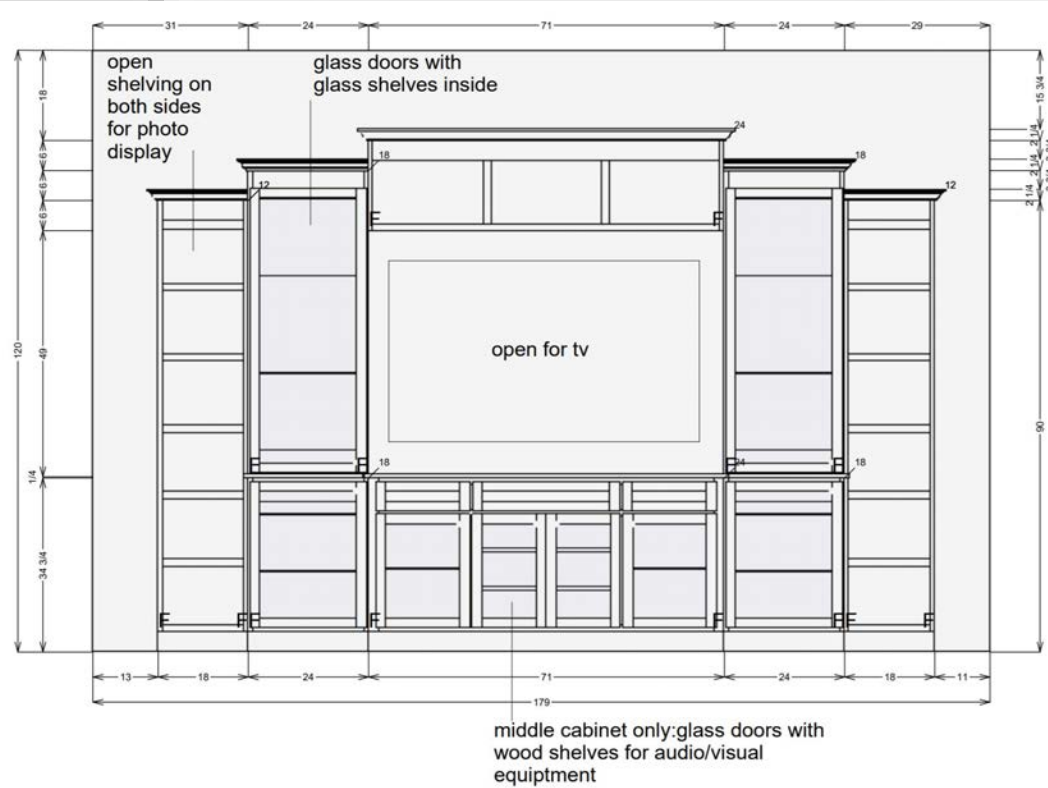

Elevation of a custom entertainment wall design