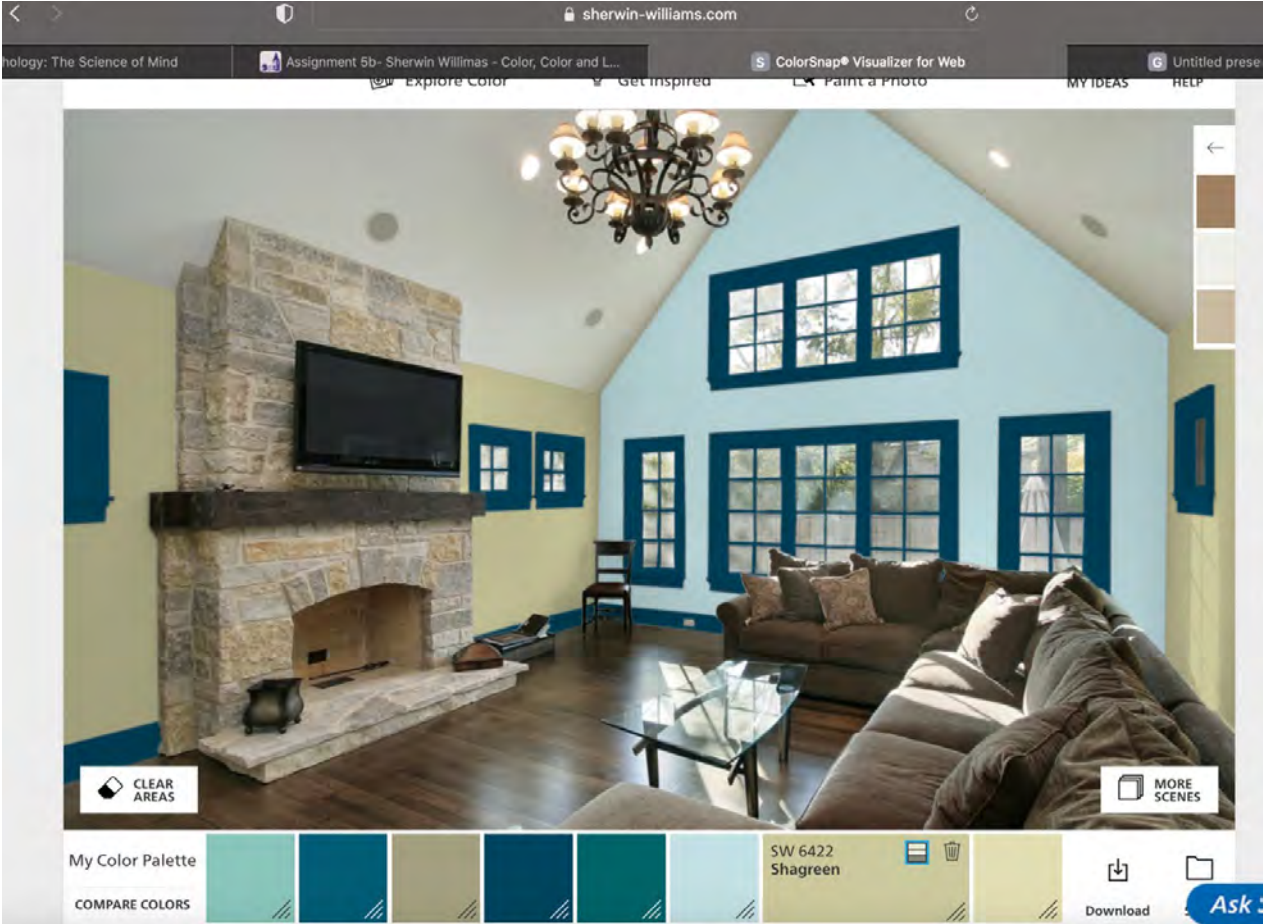

- SW 6004 Mink
- SW 6122 Camelback
- SW 7004 Snowbound

Sherwin Williams 5B

Chloe Harrison

1. Cheery, Spacious Living Room in 3 warm hues

Colors used: Determined orange, Osage orange, Knockout orange.

Colors used for Previous Slide

Spacious with fireplace wall accented using 3 hue cool analogous

Colors used on next slide.

Colors for Cool analogous hues

<p>SW 6422 Shagreen Interior / Exterior Locator Number: 154-C2</p>  <p>154  SW 6422 Shagreen</p>	<p>SW 6510 Loyal Blue Interior / Exterior Locator Number: 175-C7</p>  <p>175  SW 6510 Loyal Blue</p>	<p>SW 6771 Bathe Blue Interior / Exterior Locator Number: 165-C1</p>  <p>165  SW 6771 Bathe Blue</p>
<p>COORDINATING COLORS SIMILAR COLORS DETAILS</p>	<p>COORDINATING COLORS SIMILAR COLORS DETAILS</p>	<p>COORDINATING COLORS SIMILAR COLORS DETAILS</p>
<p>SW 6420 Queen Anne's Lace</p> <p>(+) </p>	<p>SW 6504 Sky High</p> <p>(+) </p>	<p>SW 6497 Blue Horizon</p> <p>(+) </p>
<p>SW 8917 Shell White</p> <p>(+) </p>	<p>SW 7541 Grecian Ivory</p> <p>(+) </p>	<p>SW 9056 French Moire</p> <p>(+) </p>
<p>SW 7743 Mountain Road</p> <p>(+) </p>	<p>SW 7544 Fenland</p> <p>(+) </p>	<p>SW 9104 Woven Wicker</p> <p>(+) </p>