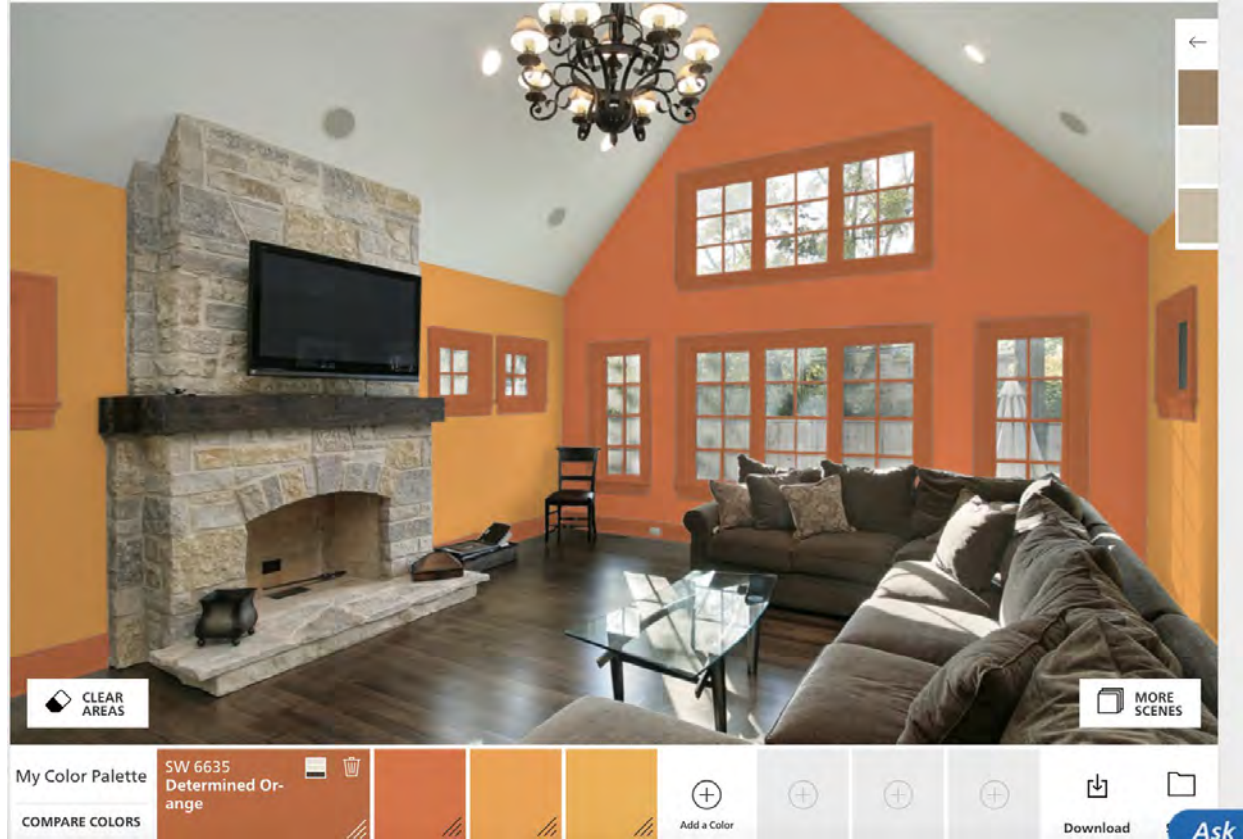

- SW 6004 Mink
- SW 6122 Camelback
- SW 7004 Snowbound

Sherwin Williams 5B

Chloe Harrison

1. Cheery, Spacious Living Room in 3 warm hues

Colors used: Determined orange, Osage orange, Knockout orange.

Colors used for Previous Slide

Spacious with fireplace wall accented using 3 hue cool analogous

Colors used on next slide.

Colors for Cool analogous hues

<p>SW 6422 Shagreen Interior / Exterior Locator Number: 154-C2</p>  <p>154  SW 6422 Shagreen</p>	<p>SW 6510 Loyal Blue Interior / Exterior Locator Number: 175-C7</p>  <p>175  SW 6510 Loyal Blue</p>	<p>SW 6771 Bathe Blue Interior / Exterior Locator Number: 165-C1</p>  <p>165  SW 6771 Bathe Blue</p>
<p>COORDINATING COLORS SIMILAR COLORS DETAILS</p>	<p>COORDINATING COLORS SIMILAR COLORS DETAILS</p>	<p>COORDINATING COLORS SIMILAR COLORS DETAILS</p>
<p>SW 6420 Queen Anne's Lace</p> <p>(+) </p>	<p>SW 6504 Sky High</p> <p>(+) </p>	<p>SW 6497 Blue Horizon</p> <p>(+) </p>
<p>SW 8917 Shell White</p> <p>(+) </p>	<p>SW 7541 Grecian Ivory</p> <p>(+) </p>	<p>SW 9056 French Moire</p> <p>(+) </p>
<p>SW 7743 Mountain Road</p> <p>(+) </p>	<p>SW 7544 Fenland</p> <p>(+) </p>	<p>SW 9104 Woven Wicker</p> <p>(+) </p>