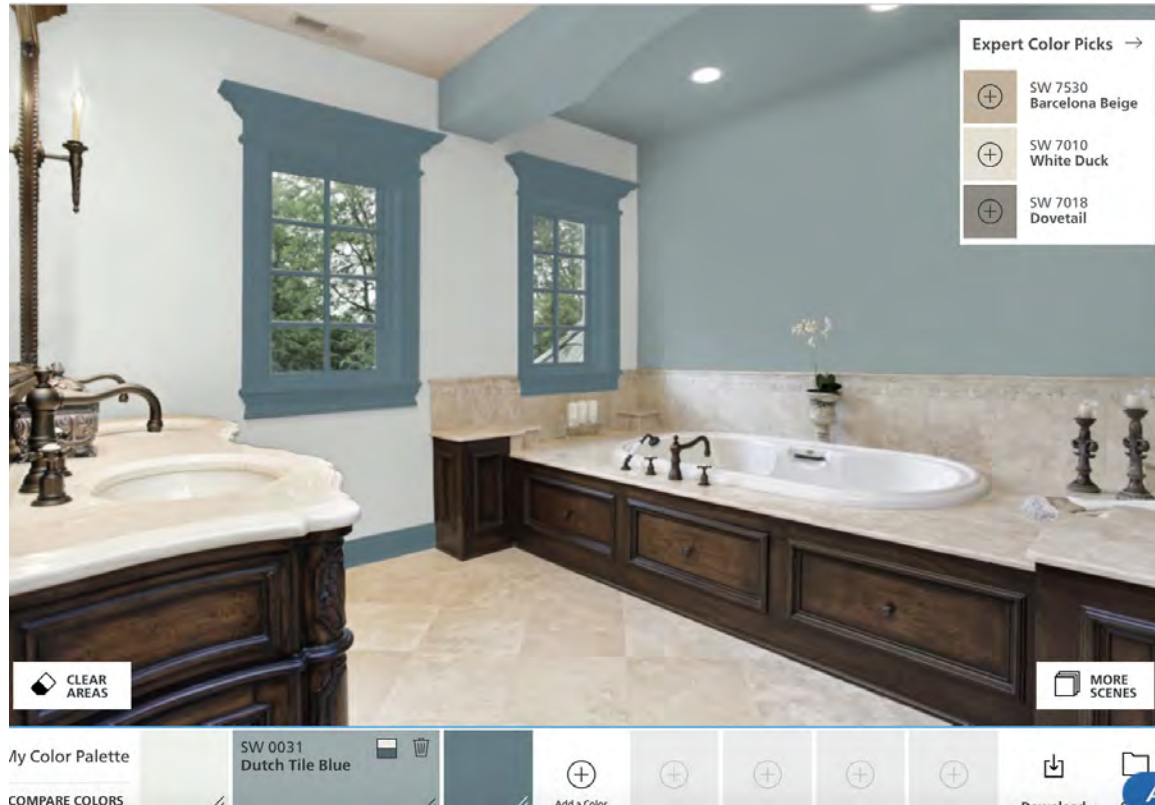

Color

SW 64

Like

Tap the (+) to add then try it

TRY TH

Undemanding and calm bedroom with wall in adjacent room receding, 1 hue monochromatic

Undemanding and calm bedroom with wall in adjacent room receding, 1 hue monochromatic

Perception of a lower ceiling over the tub and spaciousness in other area making it restful and quiet.

Perception of a lower ceiling over the tub and spaciousness in other area making it restful and quiet.