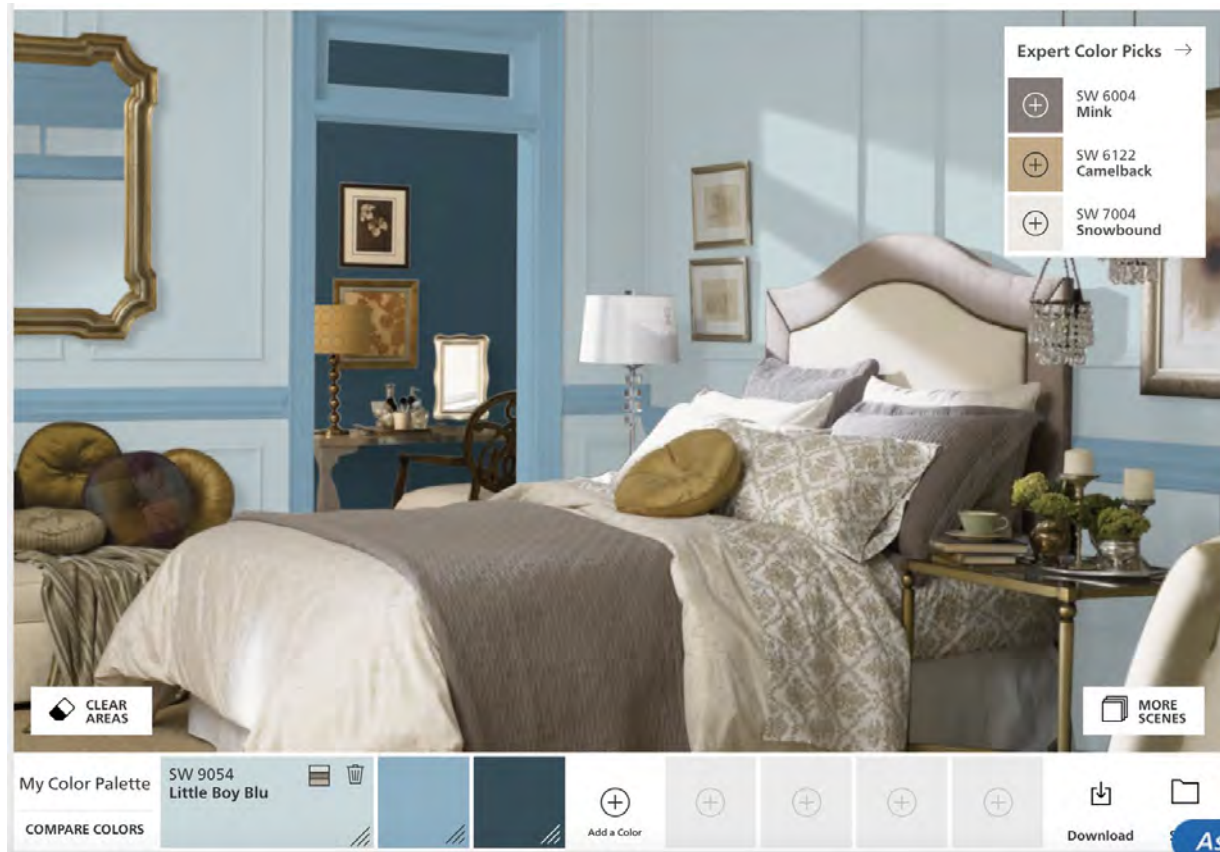

Color

SW 64

Like

Tap the (+) to add then try it

TRY TH

Undemanding and calm bedroom with wall in adjacent room receding, 1 hue monochromatic

Undemanding and calm bedroom with wall in adjacent room receding, 1 hue monochromatic