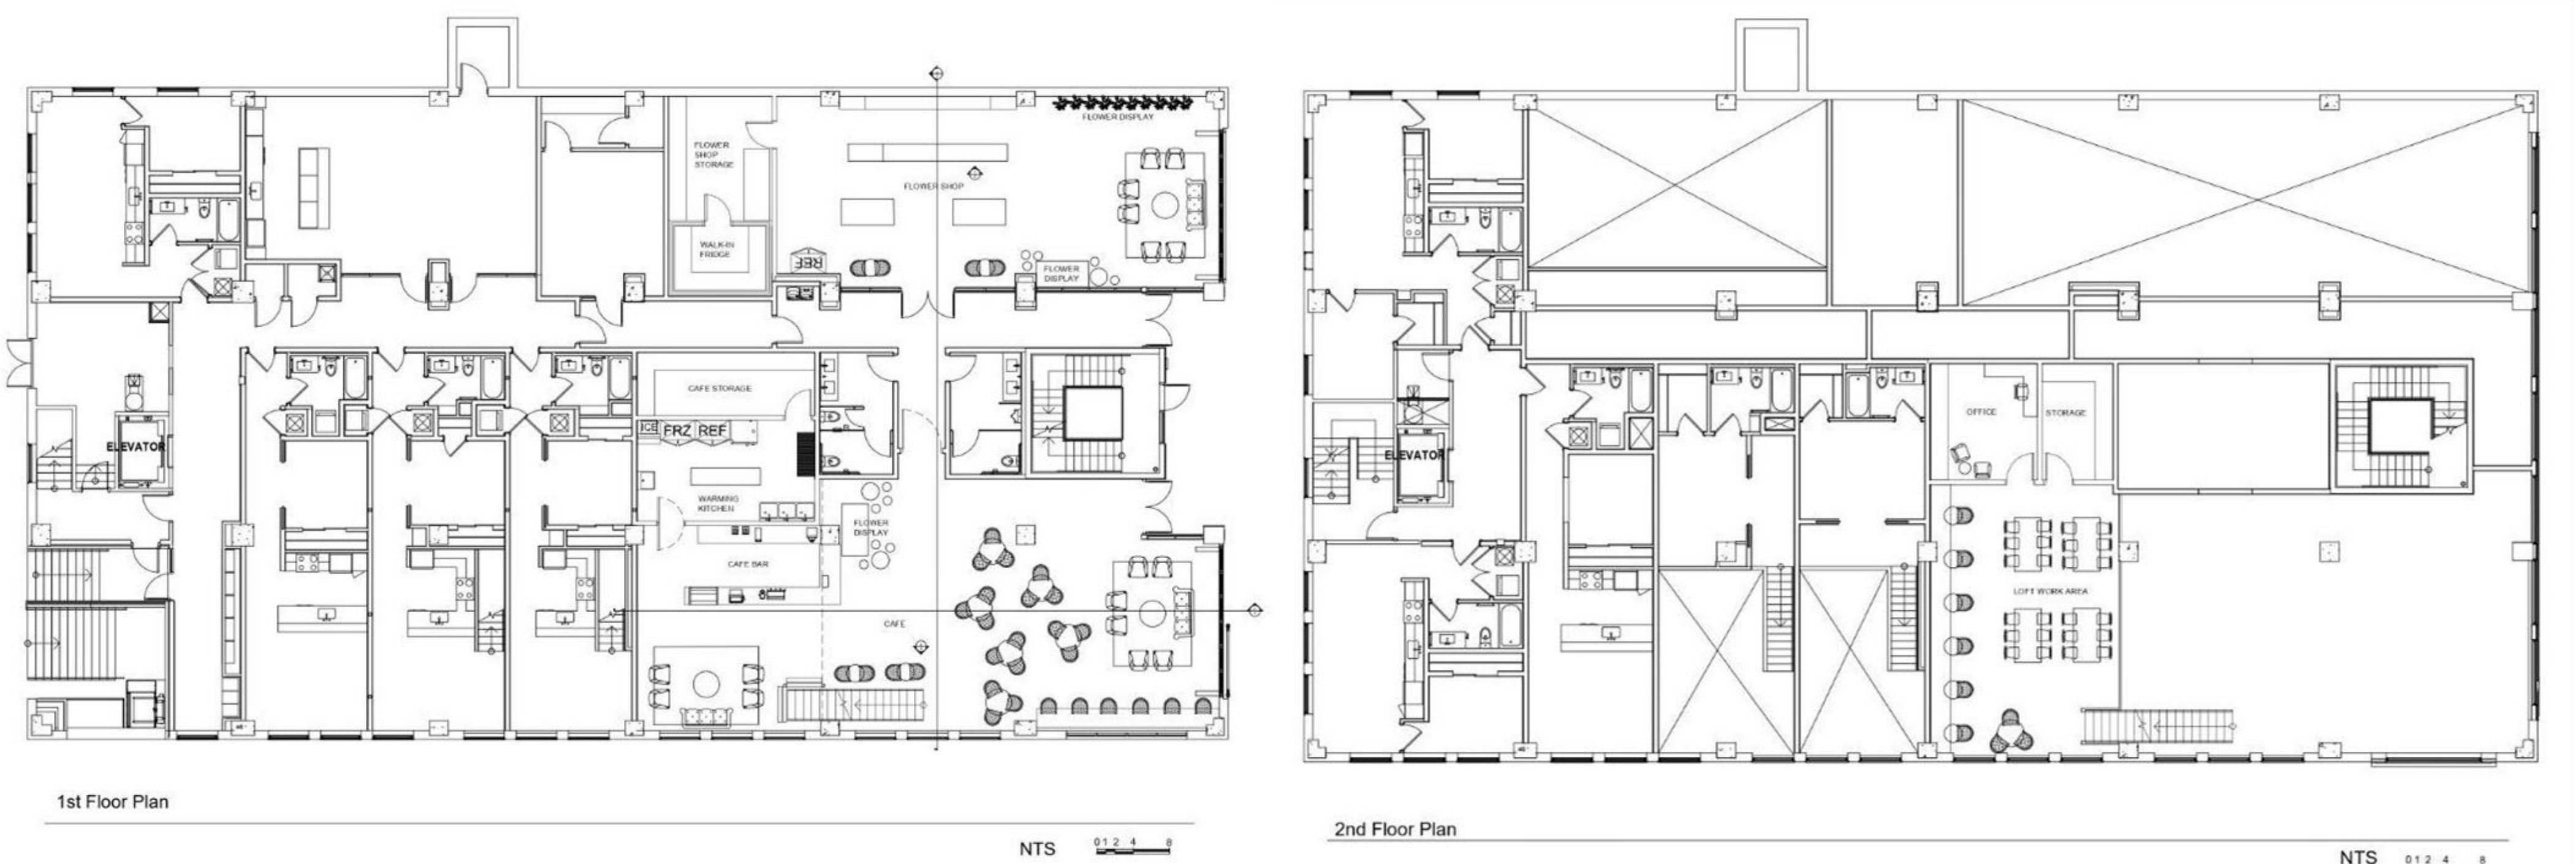

Concept Images

Bubble Diagram

Blocking Diagram

Adjacency Matrix

- KITCHEN
- STORAGE
- CAFE BAR
- BISTRO TABLES
- WORK TABLES
- FLOWER CHECKOUT
- FLOWER DISPLAY
- WALK-IN FRIDGE
- LOUNGE AREA
- BATHROOMS
- OFFICE

Reflected Ceiling Plan

Elevations

Sections

Floor Plan

Demitasse

Fall 2022 | Caroline Klein

DES 283: Space Planning,
Meirav Goldhour

DES 285: CAD I, Adam Flynn

DES 289: Presentation Skills, Bill Barrick

Elevation Renderings

Flower Shop Counter

N.T.S.

Coffee Shop Window Wall

N.T.S.

Sketchup Renderings

Loft Area

Coffee Shop Counter

Floor Plan Renderings

1st Floor

N.T.S.

2nd Floor

N.T.S.

FF&E Schedules

Description	Bistro Table
Specification	Aluminum, Marble
Size	Dia 24", 28" H
Color	White, Black
Supplier	World Market