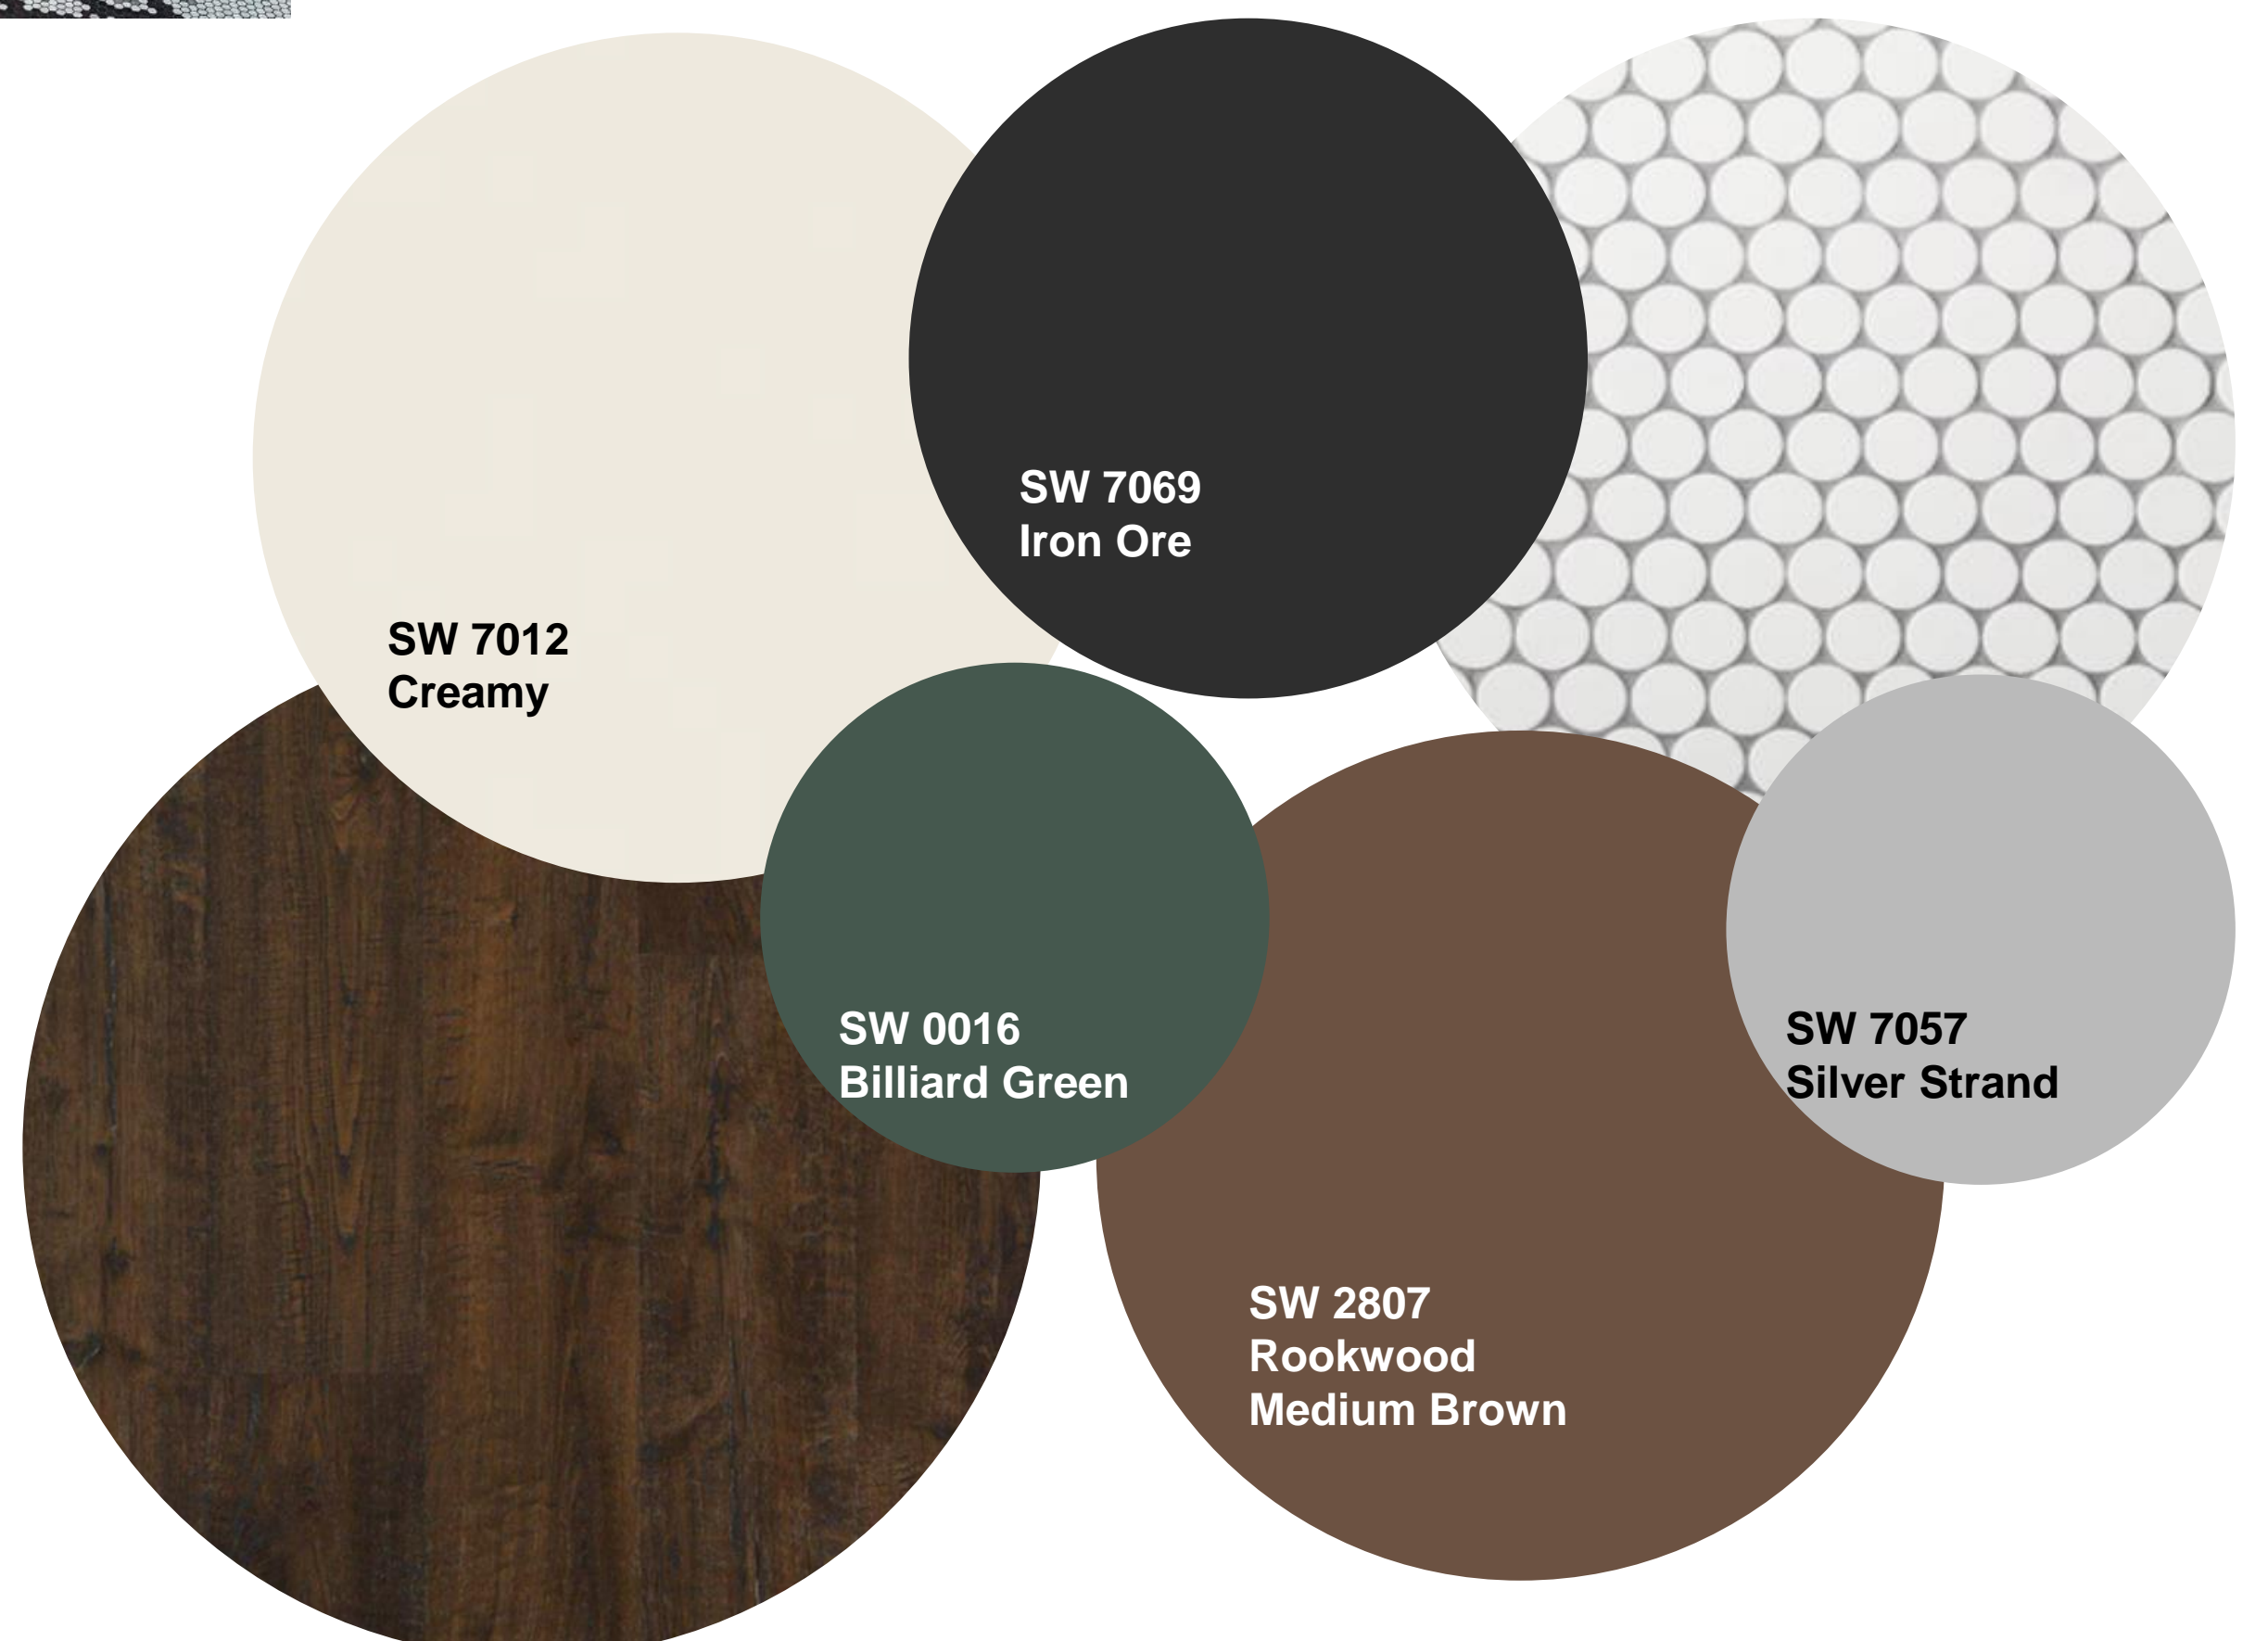

Color / Material Scheme