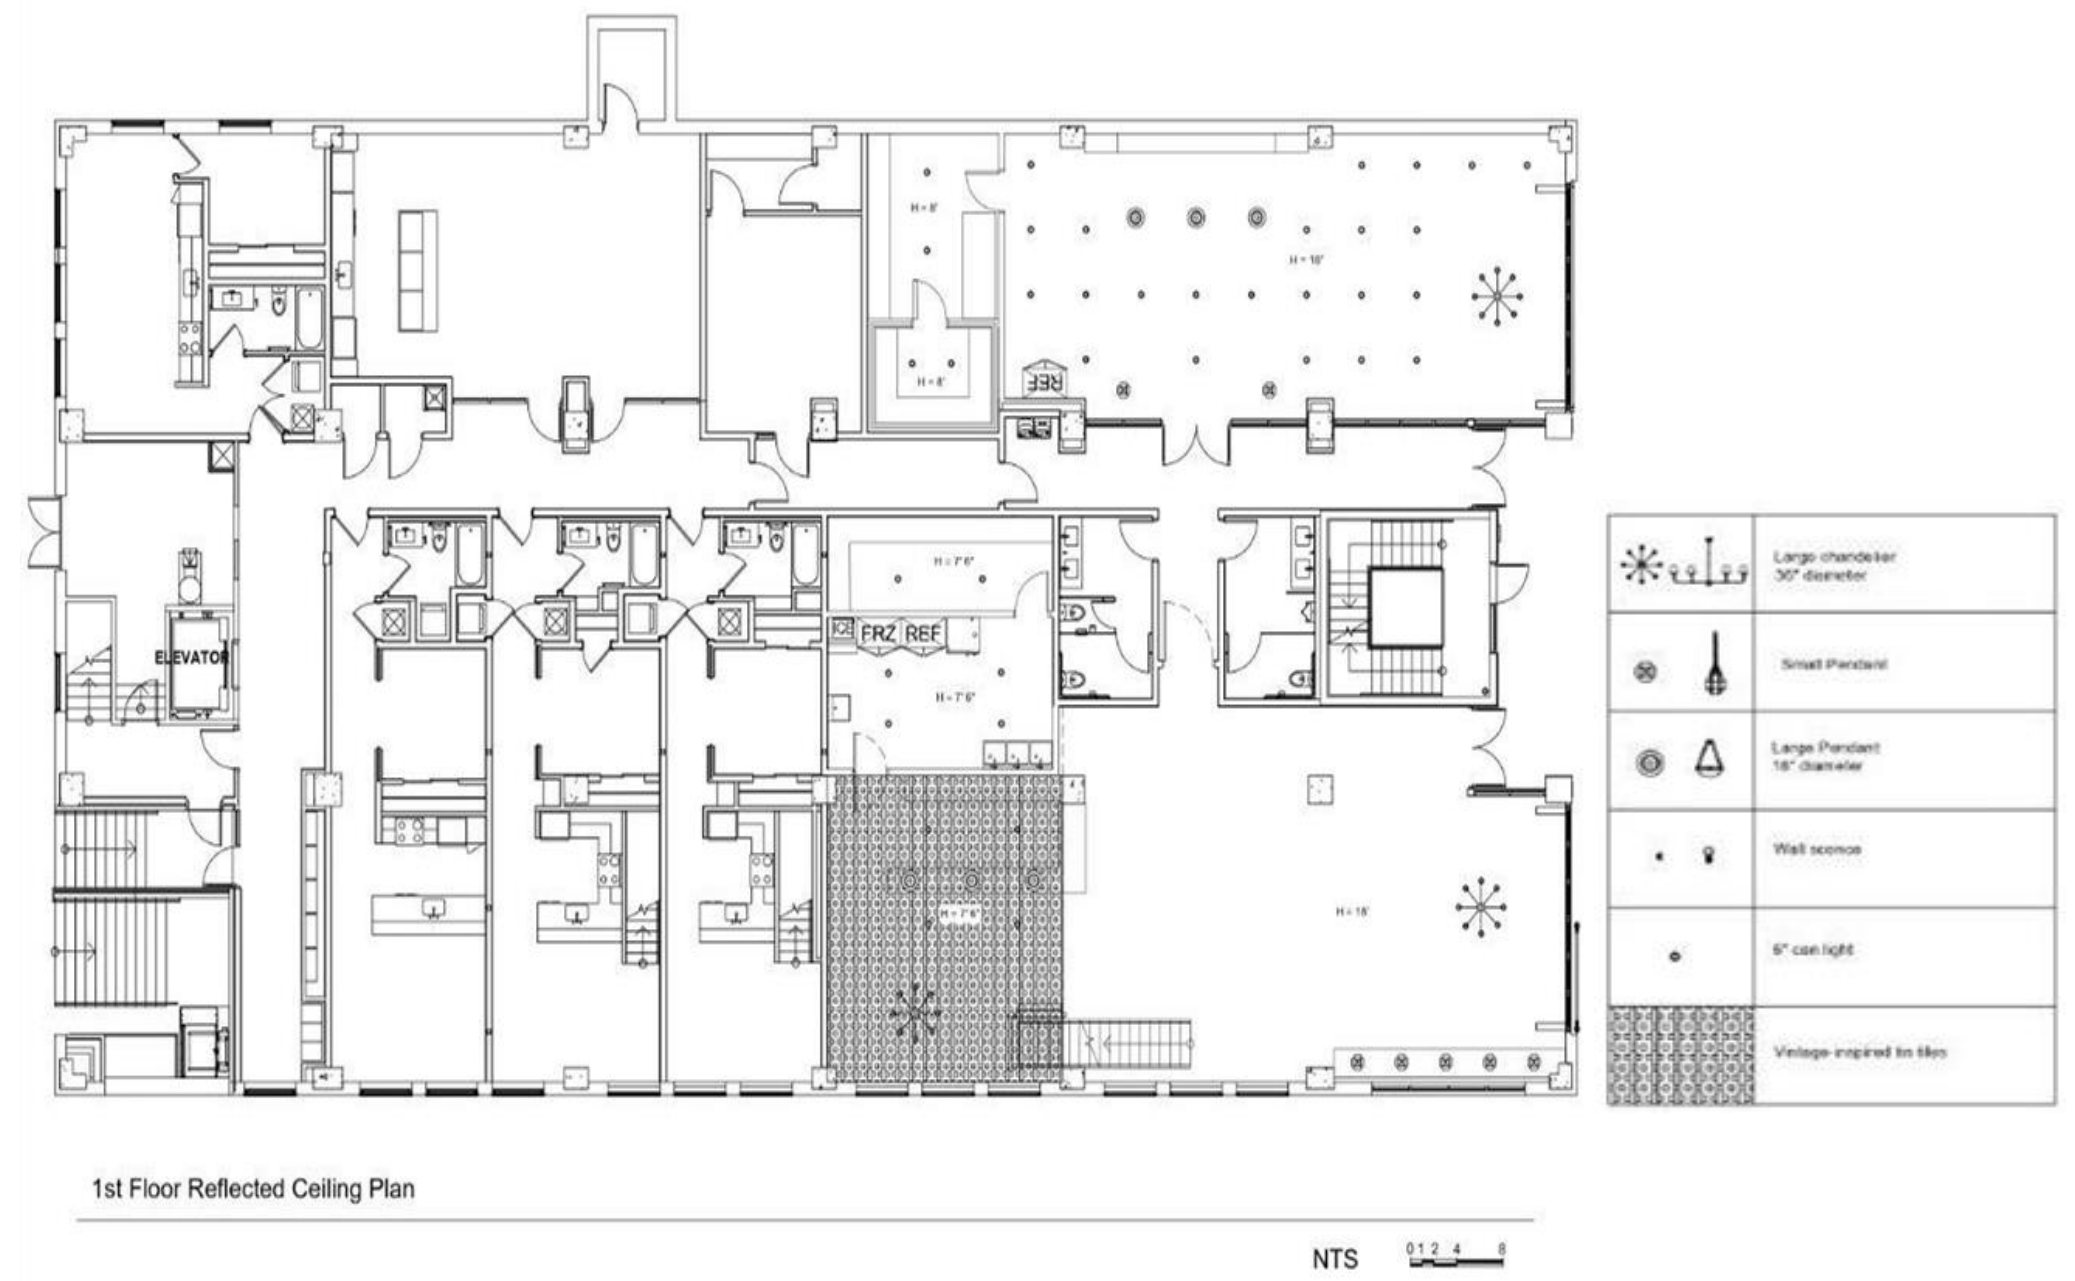

Concept Images

Bubble Diagram

Blocking Diagram

Adjacency Matrix

- KITCHEN
- STORAGE
- CAFE BAR
- BISTRO TABLES
- WORK TABLES
- FLOWER CHECKOUT
- FLOWER DISPLAY
- WALK-IN FRIDGE
- LOUNGE AREA
- BATHROOMS
- OFFICE

Reflected Ceiling Plan

Elevations

Sections

Floor Plan

Demitasse

Fall 2022 | Caroline Klein

DES 283: Space Planning,
Meirav Goldhour

DES 285: CAD I, Adam Flynn

Coffee Shop Counter

Floor Plan Renderings

1st Floor

N.T.S.

2nd Floor

N.T.S.

FF&E Schedules

Description	Bistro Table
Specification	Aluminum, Marble
Size	Dia 24", 28" H
Color	White, Black
Supplier	World Market

Description	Parisian Bistro Chair
Specification	Aluminum, Wicker
Size	17" W, 21"D, 35" H
Color	White, Black, Bamboo
Supplier	Superior Seating

Description	Marble Fluted Chandelier
Specification	Marble, Brass
Size	Dia 18", 30.5" H
Color	Marble, Brass
Supplier	Circa Lighting