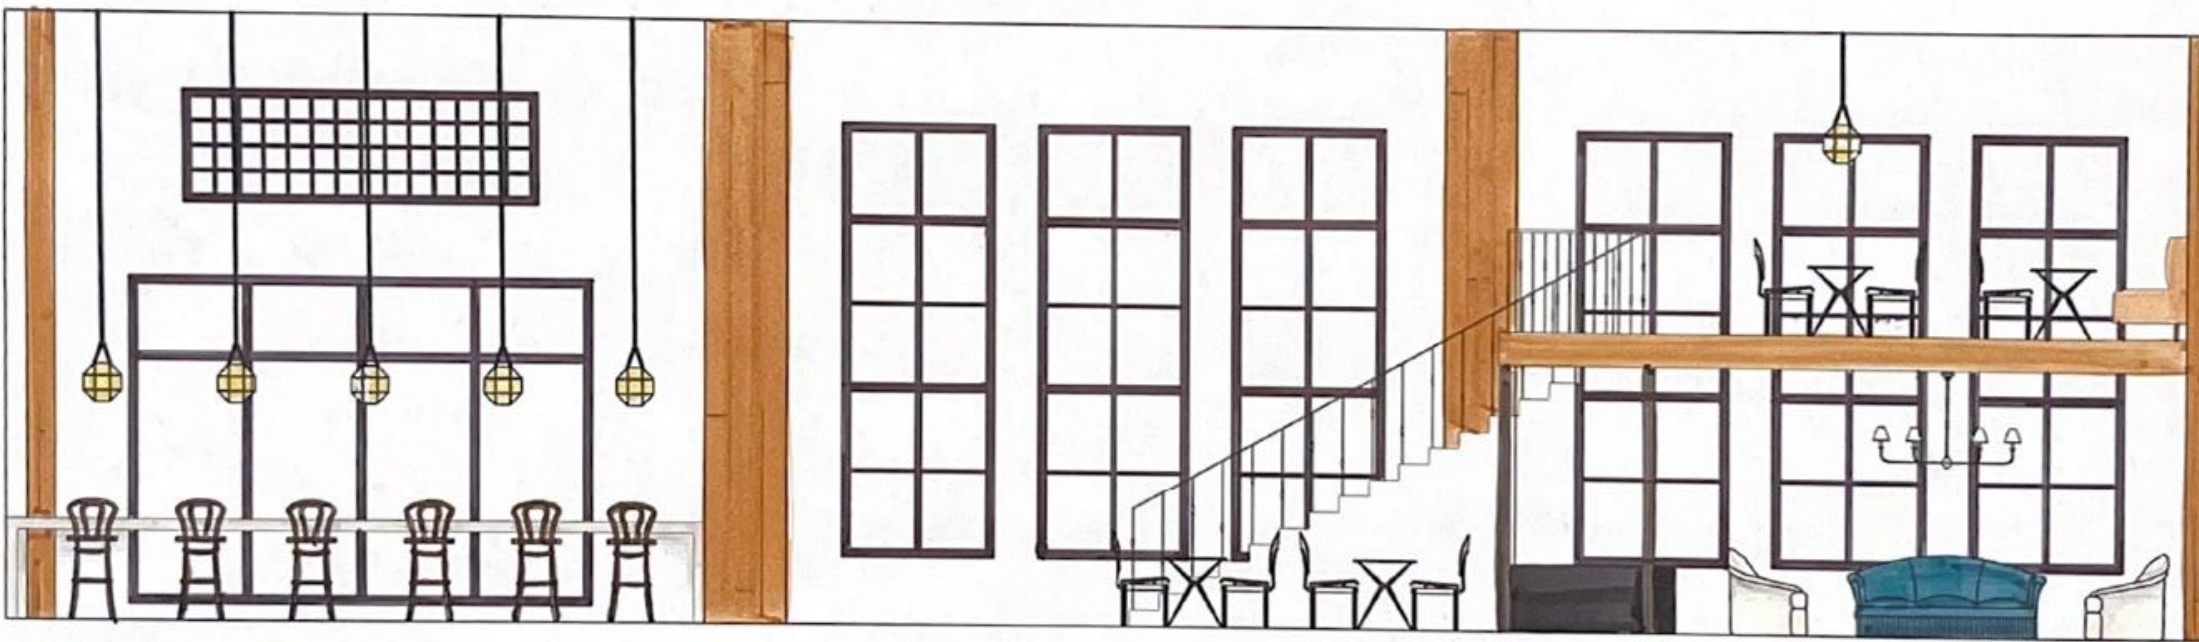

Demitasse

Fall 2022 | Caroline Klein

DES 283: Space Planning,
Meirav Goldhour

DES 285: CAD I, Adam Flynn

DES 289: Presentation Skills, Bill Barrick

Concept Statement

Demitasse is a European-inspired coffee and flower shop. Demitasse is situated in a historic building in downtown Spartanburg, featuring massive windows and soaring ceilings. Intended to feel like you're transported back in time, Demitasse features vintage design details, such as antique-inspired light fixtures, Chesterfield sofas, and Parisian bistro tables and chairs. The traditional elements are perfectly contrasted with plenty of natural light and modern white walls. Although it is primarily open concept, the coffee shop and flower shop are in two separate spaces, but close enough to allow a seamless flow between the two spaces. In both the coffee shop and flower shop, a combination of lounge seating, small bistro tables and larger work tables allow a variety of activities, whether socializing, studying or working.

Reflected Ceiling Plan

Elevations

Sections

Floor Plan

Demitasse

Fall 2022 | Caroline Klein

DES 283: Space Planning,
Meirav Goldhour

DES 285: CAD I, Adam Flynn

DES 289: Presentation Skills, Bill Barrick

Elevation Renderings

Flower Shop Counter

N.T.S.

Coffee Shop Window Wall

N.T.S.

Sketchup Renderings

Loft Area

Coffee Shop Counter

Floor Plan Renderings

1st Floor

N.T.S.

2nd Floor

N.T.S.

FF&E Schedules

Description	Bistro Table
Specification	Aluminum, Marble
Size	Dia 24", 28" H
Color	White, Black
Supplier	World Market