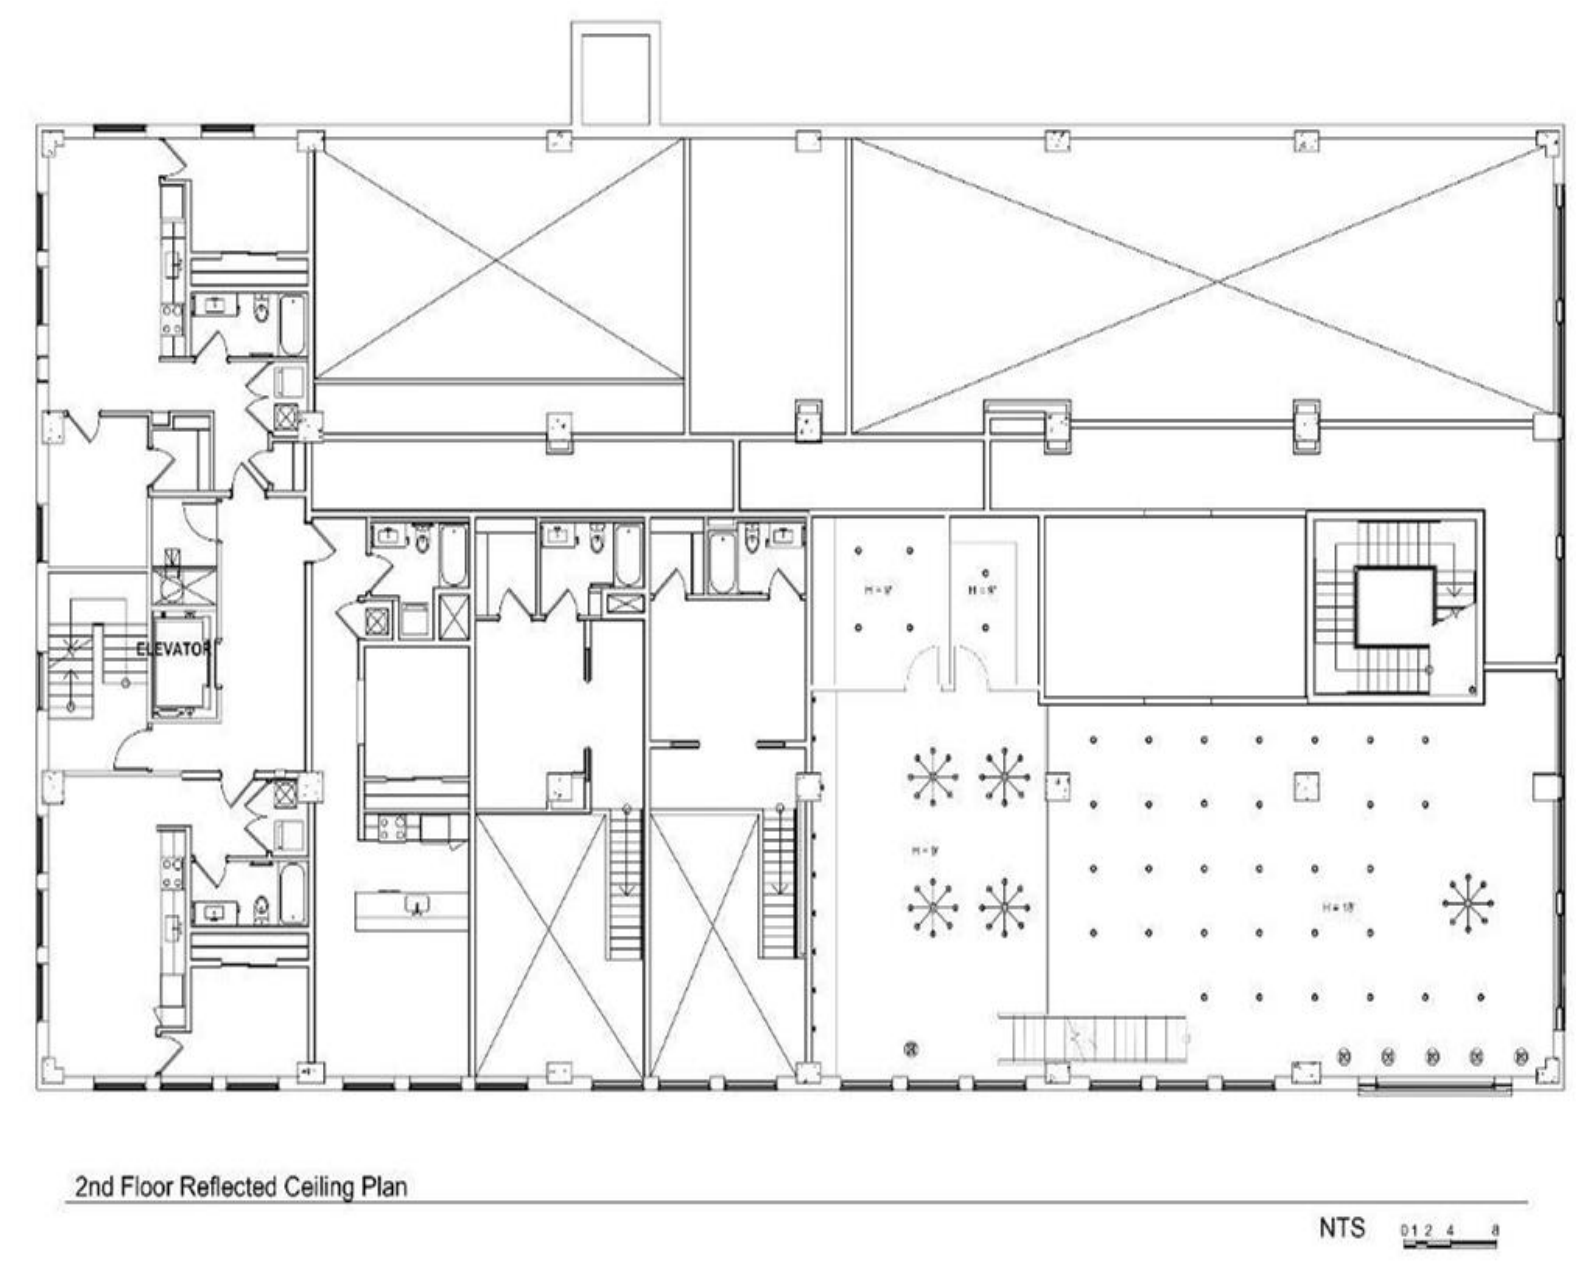

Concept Images

Bubble Diagram

Blocking Diagram

Adjacency Matrix

- KITCHEN
- STORAGE
- CAFE BAR
- BISTRO TABLES
- WORK TABLES
- FLOWER CHECKOUT
- FLOWER DISPLAY
- WALK-IN FRIDGE
- LOUNGE AREA
- BATHROOMS
- OFFICE

Reflected Ceiling Plan

Elevations

Sections

Floor Plan

Demitasse

Fall 2022 | Caroline Klein

DES 283: Space Planning,
Meirav Goldhour

DES 285: CAD I, Adam Flynn

DES 289: Presentation Skills, Bill Barrick

Elevation Renderings

Flower Shop Counter

N.T.S.

Coffee Shop Window Wall

N.T.S.

Sketchup Renderings

Loft Area

Coffee Shop Counter

Floor Plan Renderings

1st Floor

N.T.S.

2nd Floor

N.T.S.

FF&E Schedules

Description	Bistro Table
Specification	Aluminum, Marble
Size	Dia 24", 28" H
Color	White, Black
Supplier	World Market