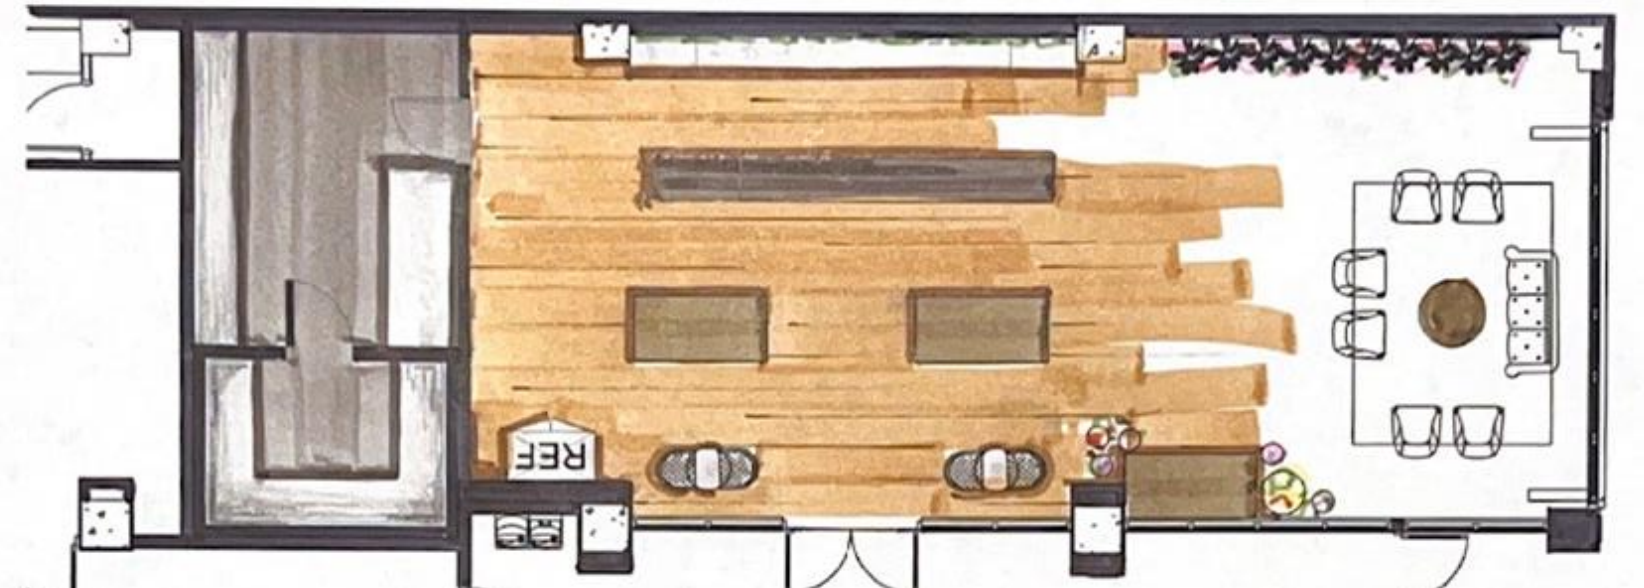

Concept Images

Bubble Diagram

Blocking Diagram

Adjacency Matrix

- KITCHEN
- STORAGE
- CAFE BAR
- BISTRO TABLES
- WORK TABLES
- FLOWER CHECKOUT
- FLOWER DISPLAY
- WALK-IN FRIDGE
- LOUNGE AREA
- BATHROOMS
- OFFICE

DES 289: Presentation Skills, Bill Barrick

Elevation Renderings

Flower Shop Counter

N.T.S.

Coffee Shop Window Wall

N.T.S.

Sketchup Renderings

Loft Area

Coffee Shop Counter

Floor Plan Renderings

1st Floor

N.T.S.

2nd Floor

N.T.S.

FF&E Schedules

Description	Bistro Table
Specification	Aluminum, Marble
Size	Dia 24", 28" H
Color	White, Black
Supplier	World Market