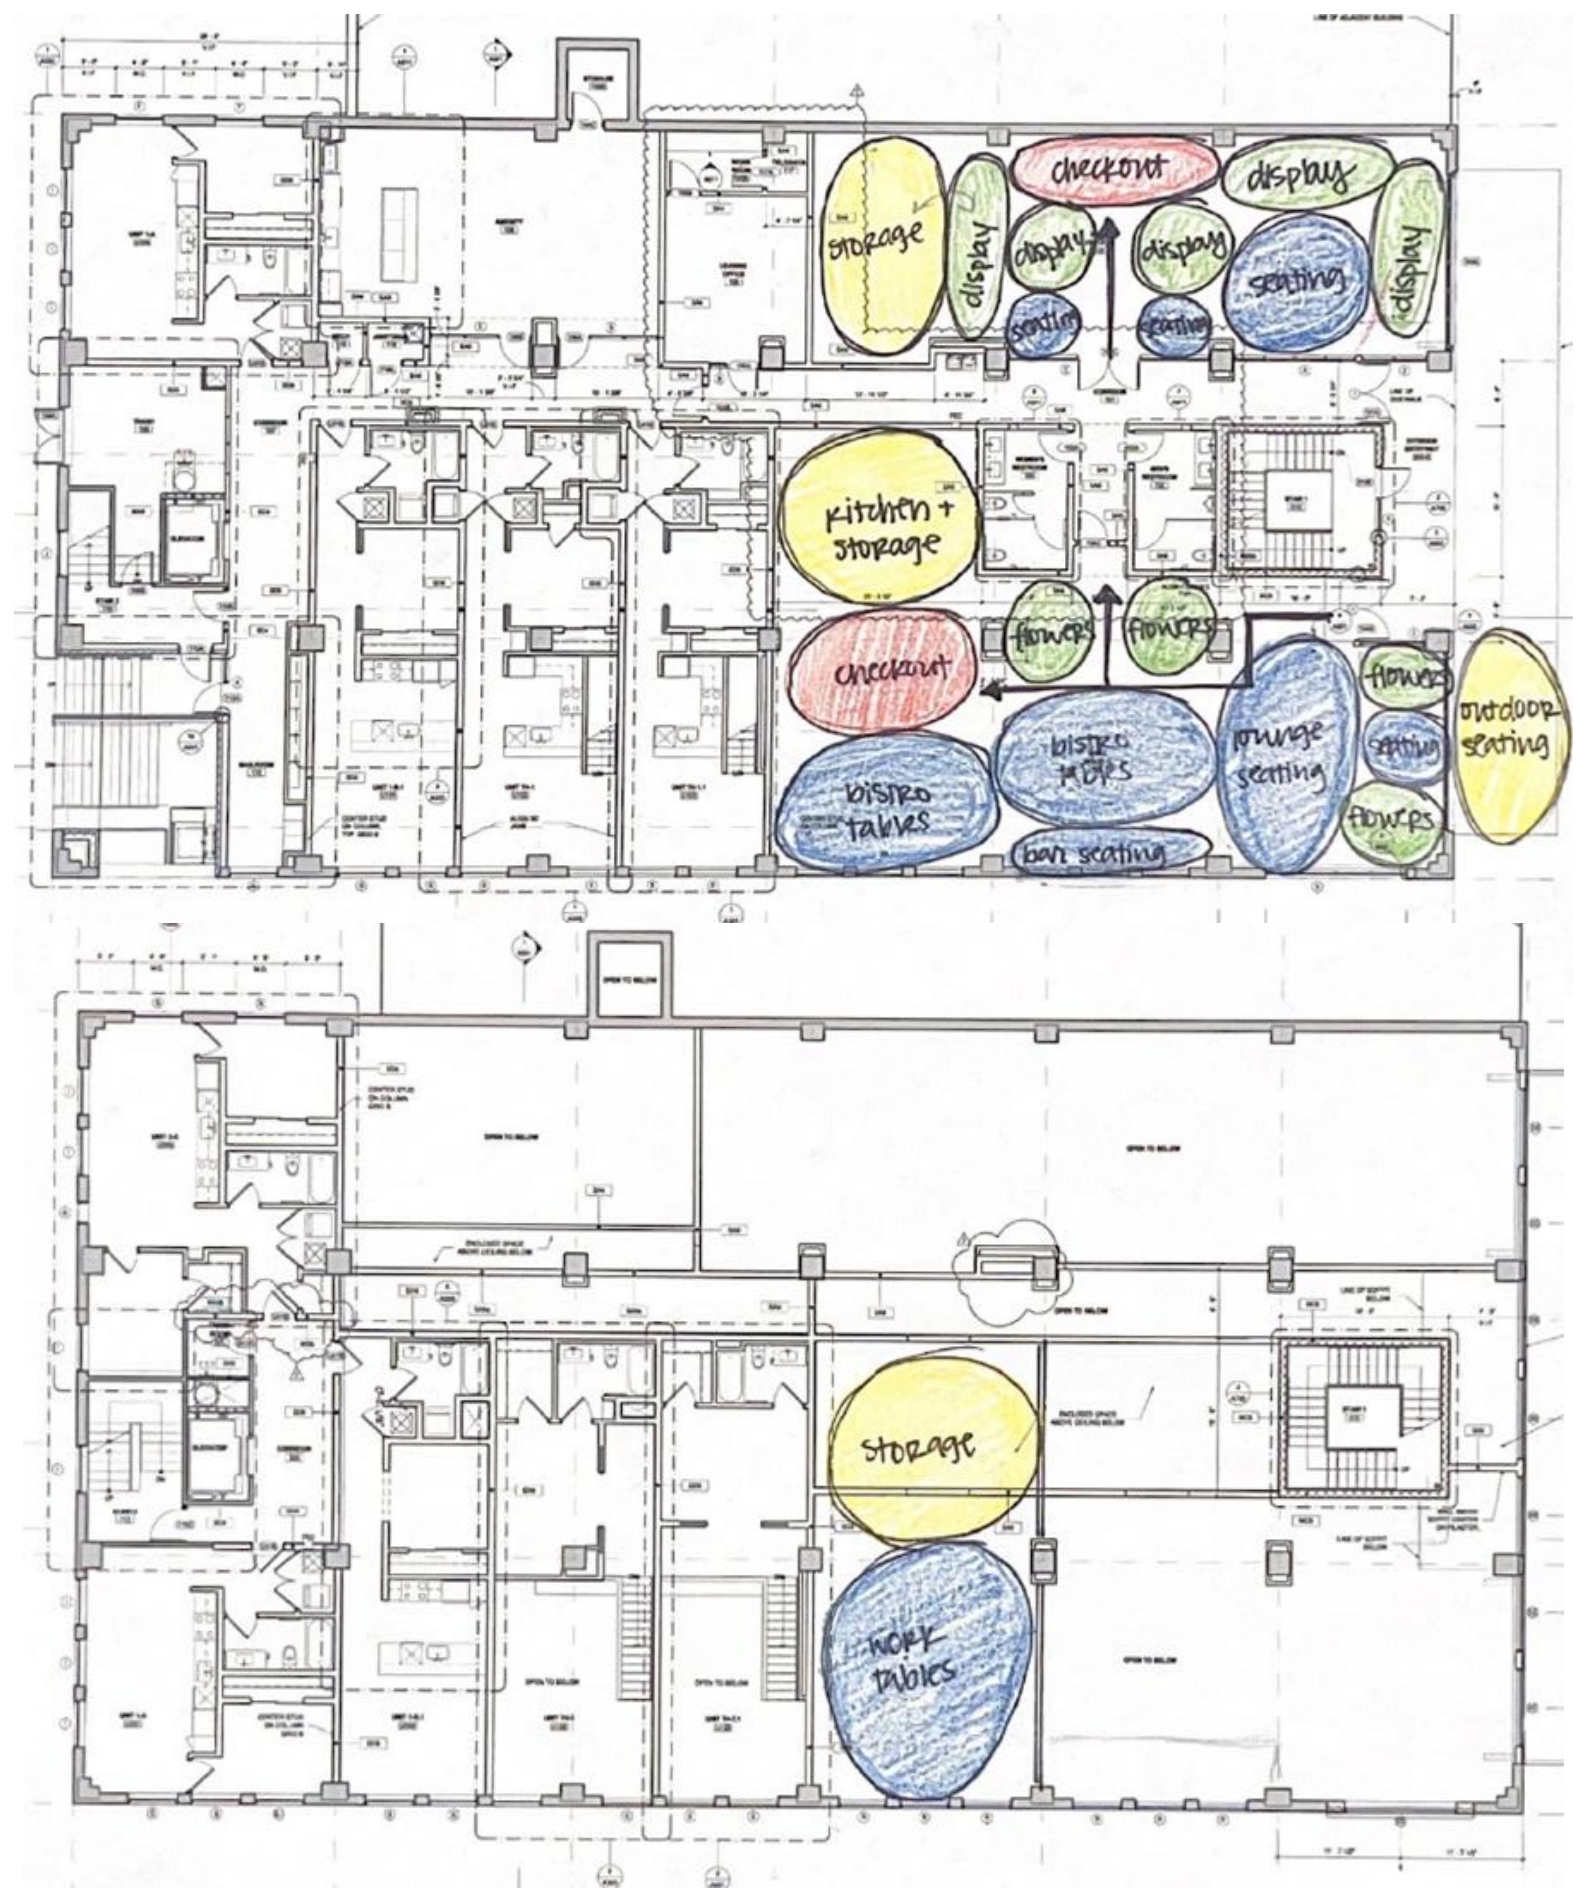

Demitasse

Fall 2022 | Caroline Klein

DES 283: Space Planning,
Meirav Goldhour

DES 285: CAD I, Adam Flynn

DES 289: Presentation Skills, Bill Barrick

Concept Statement

Demitasse is a European-inspired coffee and flower shop. Demitasse is situated in a historic building in downtown Spartanburg, featuring massive windows and soaring ceilings. Intended to feel like you're transported back in time, Demitasse features vintage design details, such as antique-inspired light fixtures, Chesterfield sofas, and Parisian bistro tables and chairs. The traditional elements are perfectly contrasted with plenty of natural light and modern white walls. Although it is primarily open concept, the coffee shop and flower shop are in two separate spaces, but close enough to allow a seamless flow between the two spaces. In both the coffee shop and flower shop, a combination of lounge seating, small bistro tables and larger work tables allow a variety of activities, whether socializing, studying or working.

Concept Images

Bubble Diagram

Blocking Diagram

Adjacency Matrix

- KITCHEN
- STORAGE
- CAFE BAR
- BISTRO TABLES
- WORK TABLES
- FLOWER CHECKOUT
- FLOWER DISPLAY
- WALK-IN FRIDGE
- LOUNGE AREA
- BATHROOMS
- OFFICE

Coffee Shop Counter

Floor Plan Renderings

1st Floor

N.T.S.

2nd Floor

N.T.S.

FF&E Schedules

Description	Bistro Table
Specification	Aluminum, Marble
Size	Dia 24", 28" H
Color	White, Black
Supplier	World Market

Description	Parisian Bistro Chair
Specification	Aluminum, Wicker
Size	17" W, 21"D, 35" H
Color	White, Black, Bamboo
Supplier	Superior Seating

Description	Marble Fluted Chandelier
Specification	Marble, Brass
Size	Dia 18", 30.5" H
Color	Marble, Brass
Supplier	Circa Lighting