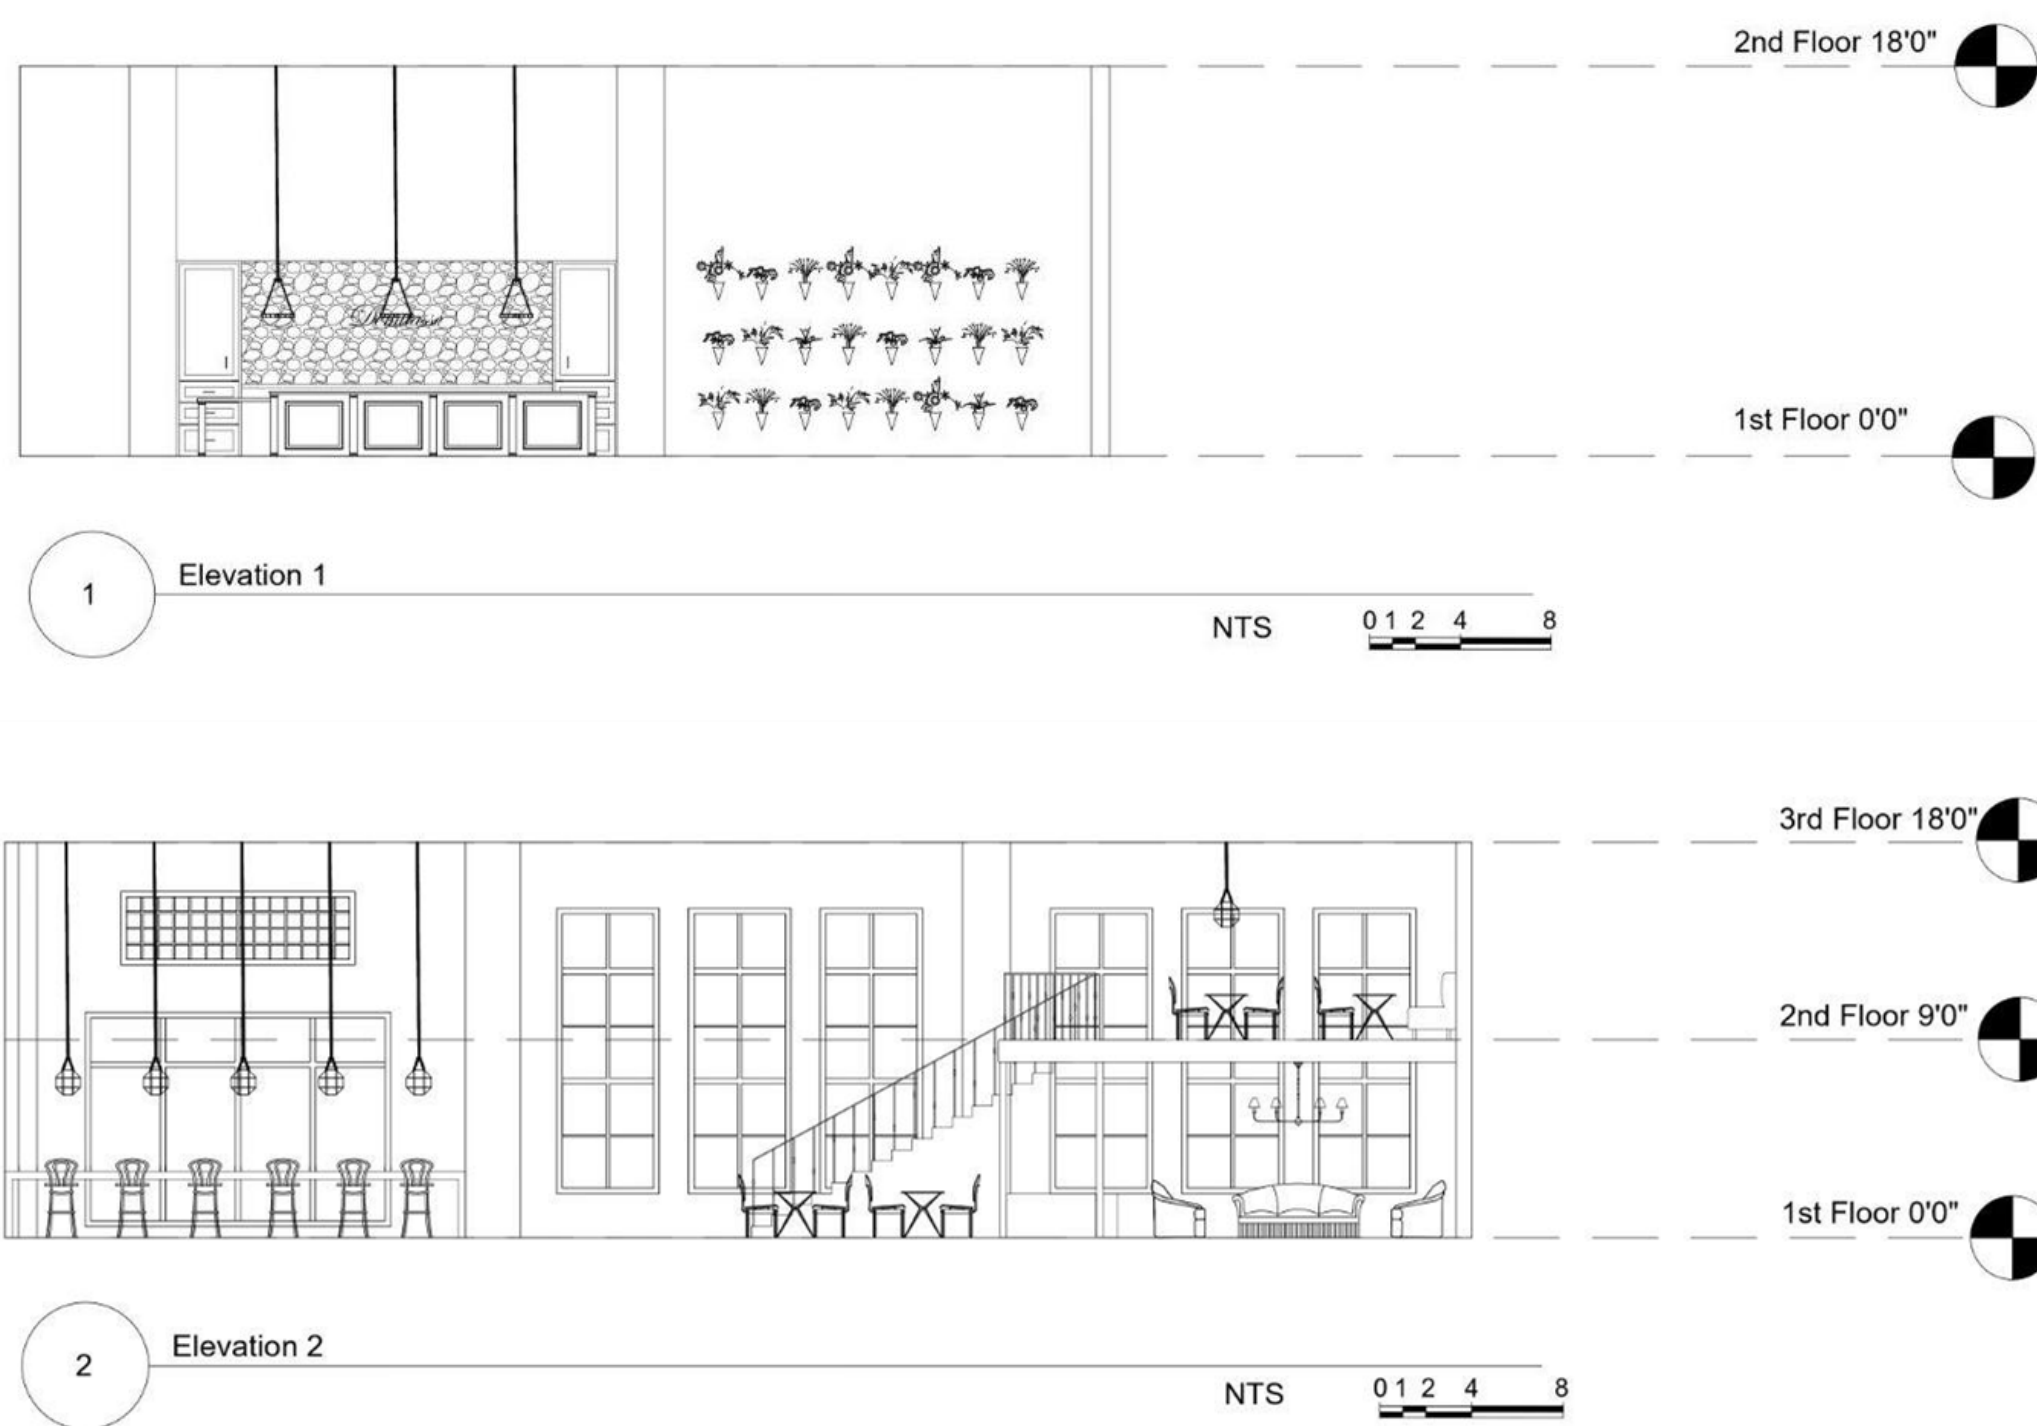

Concept Images

Bubble Diagram

Blocking Diagram

Adjacency Matrix

- KITCHEN
- STORAGE
- CAFE BAR
- BISTRO TABLES
- WORK TABLES
- FLOWER CHECKOUT
- FLOWER DISPLAY
- WALK-IN FRIDGE
- LOUNGE AREA
- BATHROOMS
- OFFICE

Reflected Ceiling Plan

Elevations

Sections

Floor Plan

Demitasse

Fall 2022 | Caroline Klein

DES 283: Space Planning,
Meirav Goldhour

DES 285: CAD I, Adam Flynn

Coffee Shop Counter

Floor Plan Renderings

1st Floor

N.T.S.

2nd Floor

N.T.S.

FF&E Schedules

Description	Bistro Table
Specification	Aluminum, Marble
Size	Dia 24", 28" H
Color	White, Black
Supplier	World Market

Description	Parisian Bistro Chair
Specification	Aluminum, Wicker
Size	17" W, 21"D, 35" H
Color	White, Black, Bamboo
Supplier	Superior Seating

Description	Marble Fluted Chandelier
Specification	Marble, Brass
Size	Dia 18", 30.5" H
Color	Marble, Brass
Supplier	Circa Lighting