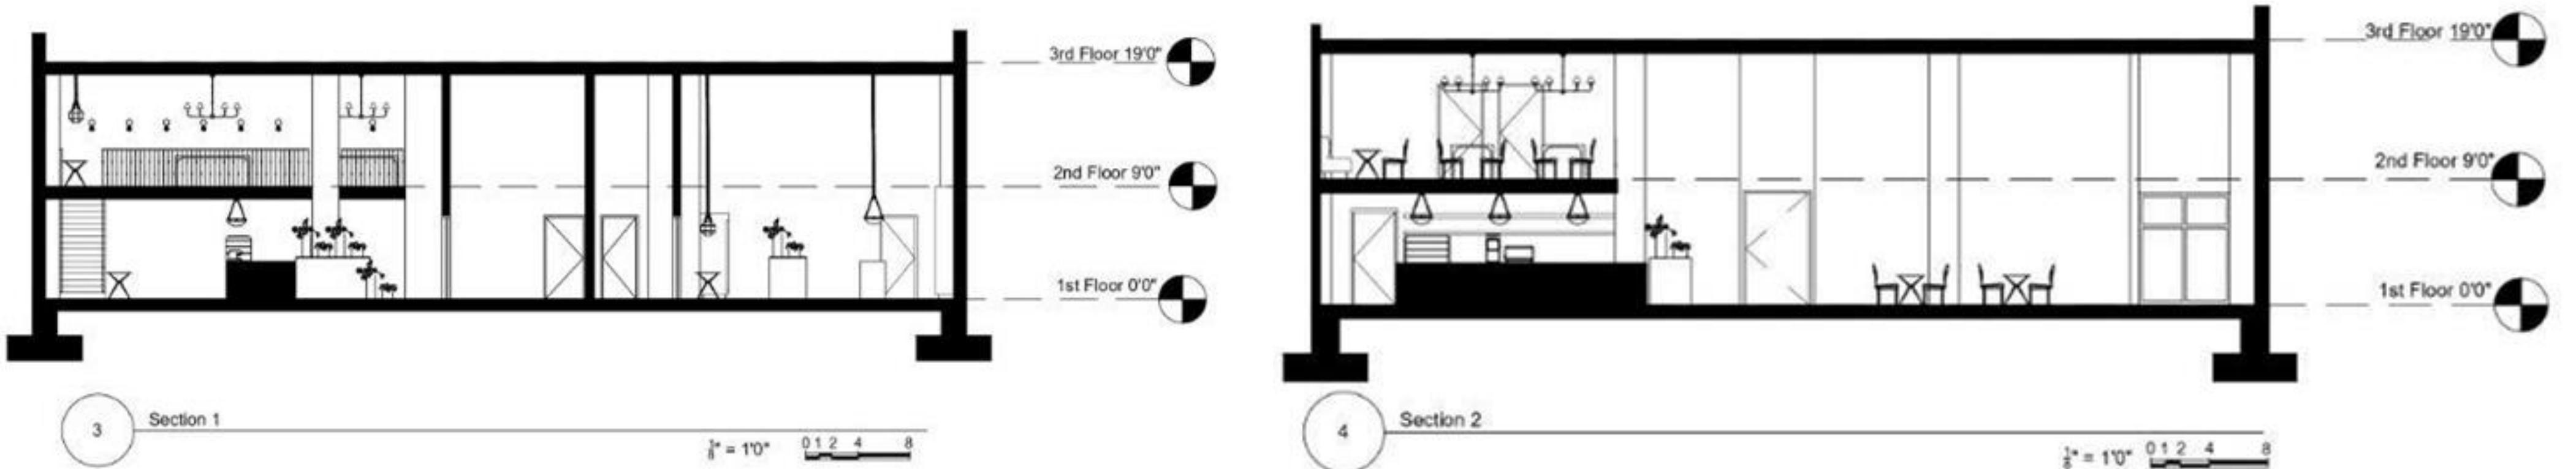

Concept Images

Bubble Diagram

Blocking Diagram

Adjacency Matrix

- KITCHEN
- STORAGE
- CAFE BAR
- BISTRO TABLES
- WORK TABLES
- FLOWER CHECKOUT
- FLOWER DISPLAY
- WALK-IN FRIDGE
- LOUNGE AREA
- BATHROOMS
- OFFICE

Reflected Ceiling Plan

Elevations

Sections

Floor Plan

Demitasse

Fall 2022 | Caroline Klein

DES 283: Space Planning,
Meirav Goldhour

DES 285: CAD I, Adam Flynn

Coffee Shop Counter

Floor Plan Renderings

1st Floor

N.T.S.

2nd Floor

N.T.S.

FF&E Schedules

Description	Bistro Table
Specification	Aluminum, Marble
Size	Dia 24", 28" H
Color	White, Black
Supplier	World Market

Description	Parisian Bistro Chair
Specification	Aluminum, Wicker
Size	17" W, 21"D, 35" H
Color	White, Black, Bamboo
Supplier	Superior Seating

Description	Marble Fluted Chandelier
Specification	Marble, Brass
Size	Dia 18", 30.5" H
Color	Marble, Brass
Supplier	Circa Lighting