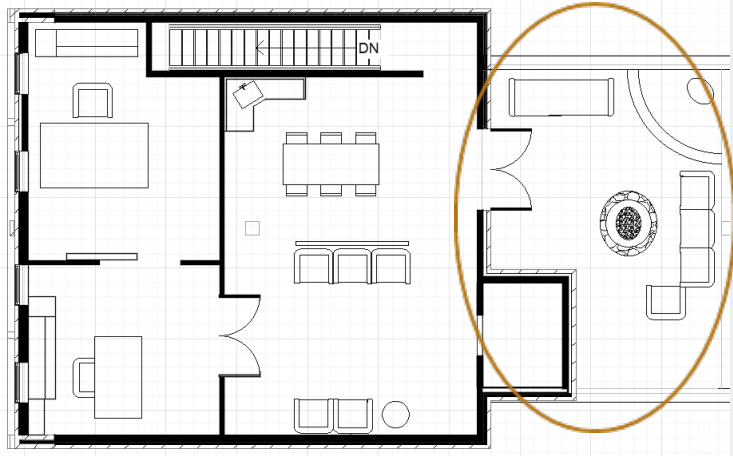

BACK DECK SETTING