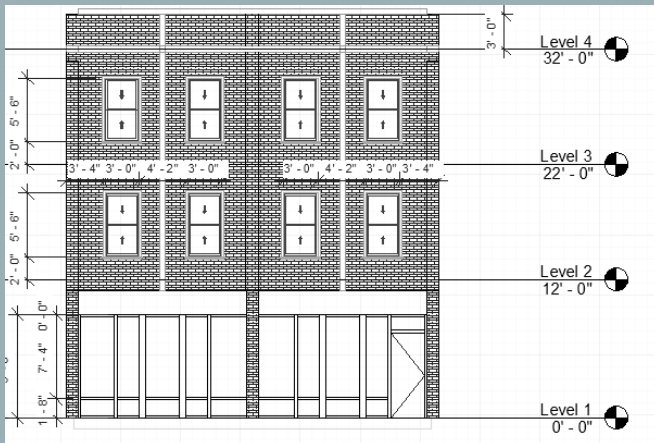

CONCEPT STATEMENT

- **The Objectives:**
  - to take on designing a fireplace retail store.
  - The owner has requested that there be a minimum of 7 different vignettes showing, one of which being an exterior space with a fire pit on the Terrace.
  - The store feature high end furniture and furnishings along with a variety of top of the line fireplaces.
  - **The owner** is in his mid-50's and is a world traveler and has always been fascinated with fireplaces. He has strong connection with the industry of fireplace manufacturing and construction. He has a background in product design and has spent many years researching the effect that fireplaces have on the environment. Since he is deeply passionate about the products that he sells, He is looking for an interior designer who is passionate about designing a creative environment to house and display what he considered as an essential aspect to most any interior experiences.