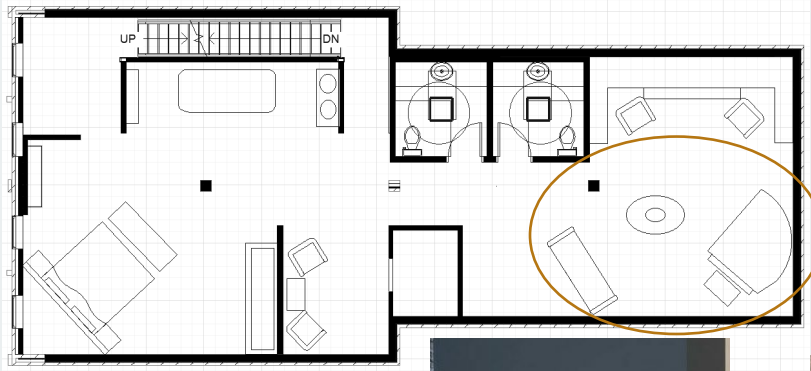

SANCTUARY SETTING