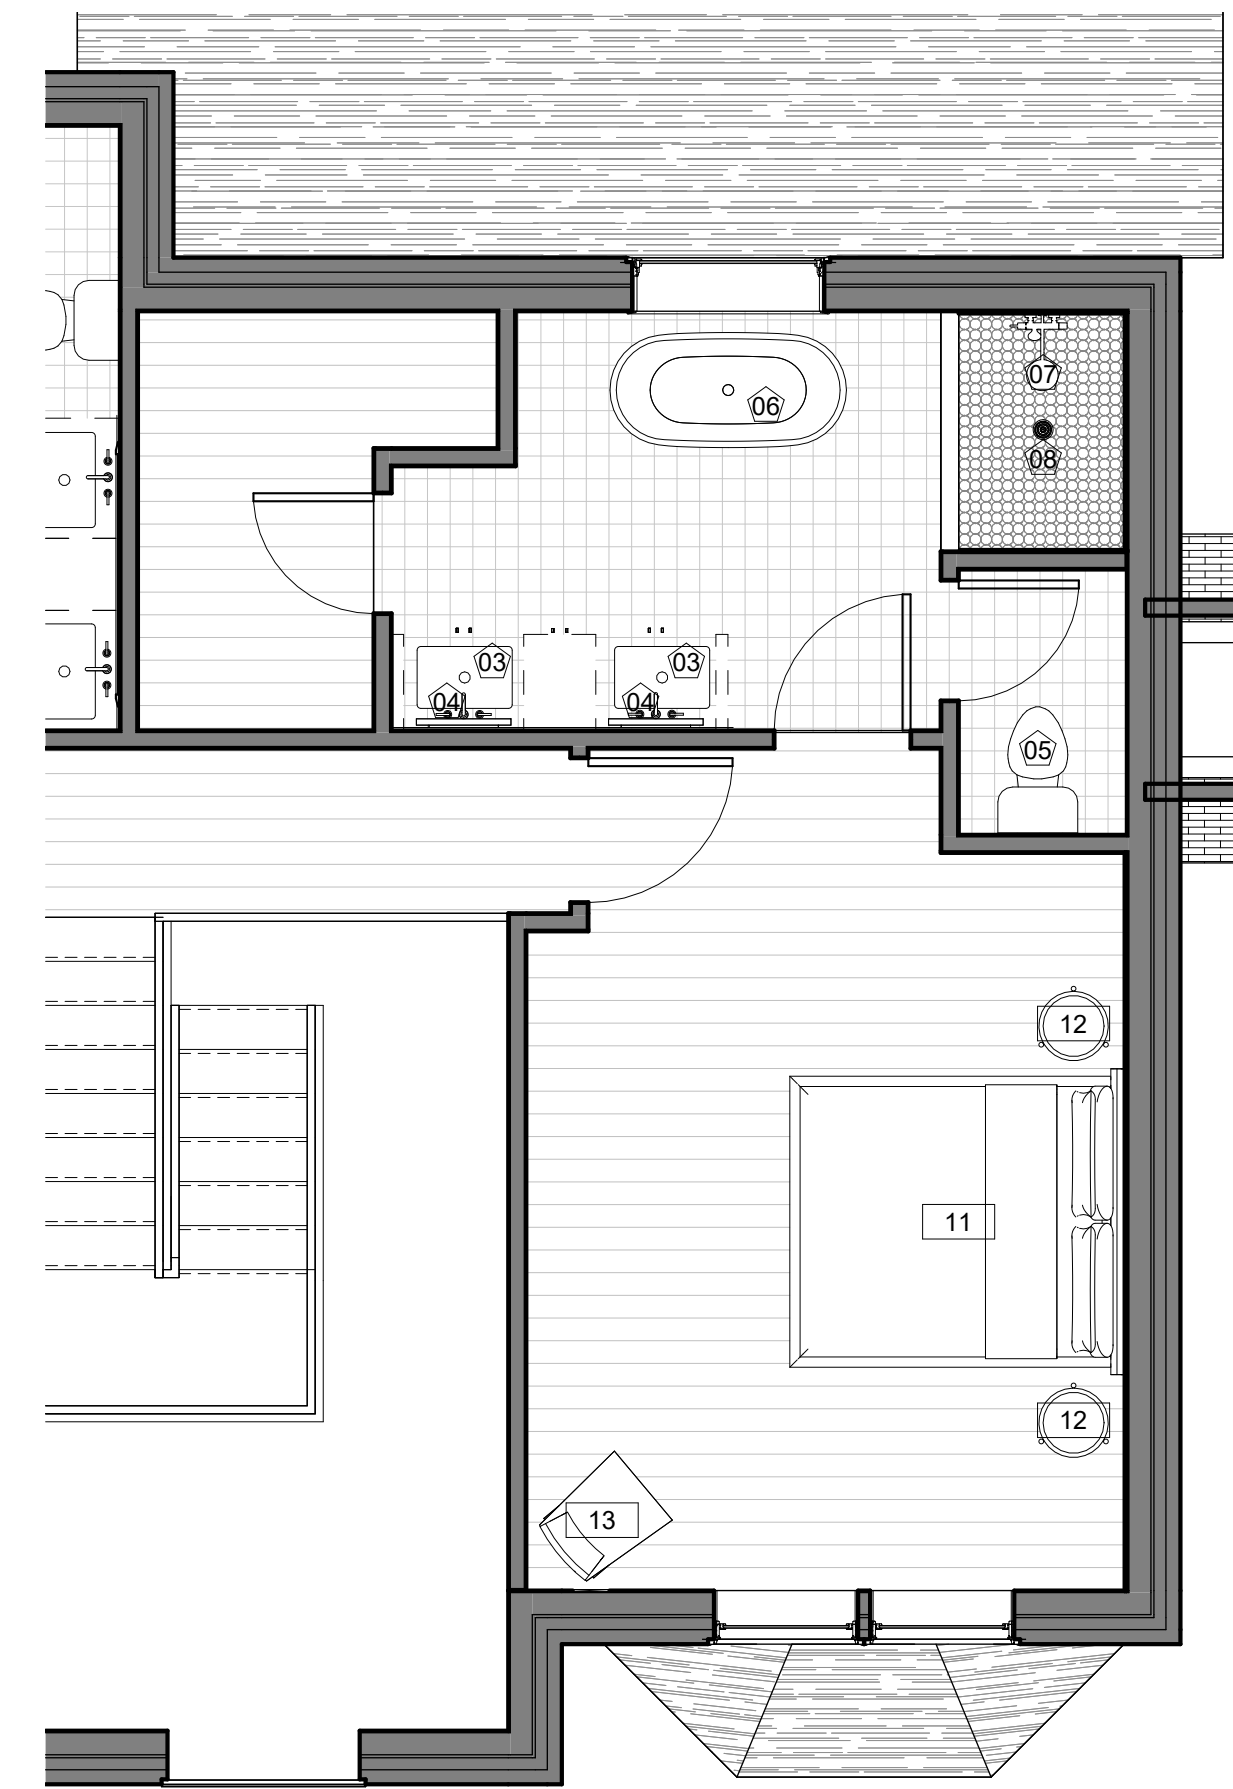

1 Floor Plan - Level 1 Furniture Plan
A-7 1/4" = 1'-0"

2 Enlarged Plan - Level 2 Furniture Plan
A-7 1/4" = 1'-0"

FURNITURE SCHEDULE

TYPE MARK	Description	Manufacturer	Model #	WIDTH	DEPTH	Height
01	Sofa	Bernhardt Design	BHT11315	100"	39"	33"
02	Loveseat	Bernhardt Design	P000515048	62"	37"	33"
03	Armchair	Wayfair	HPL5298	28.25"	32.75"	30"
04	Coffee Table	Lifestyle Furniture		31.5"	31.5"	16"
05	Side Table	Bolia	3060609	17.3"		25"
06	Circular Dining Table	Article	SKU379	47"		29"
07	Dinning Chair	West Elm	5545709	20"	21"	31"
08	Barstool	Luxury Furnitures	P001477989	16"	12"	31"
09	Rectangular Dining Table	West Elm	1516873	86"	38"	30"
10	Side Table	West Elm	2403692	18.1"		21.2"
11	Bed	Caracole Classic	DRRU1693	85"	80.5"	60"
12	Nightstand	All Modern	A001306629	17.75"	14"	23"
13	Lounge Chair	Overstock	38940903	37"	27"	29"

APPLIANCE SCHEDULE

Type Mark	Manufacturer	Description	Model	Dimensions
01	SUBZERO	French Door Refrigerator	BI-42UFDID/S	42" W x 84" H x 24" D
02	Wolf	Range	GR484DG	47 7/8" W x 37" H x 28 3/8" D
03	Cove	Dishwasher	DW2450WS	23 5/8" W x 34 1/2" H x 23 1/4" D
04	SUBZERO	Wine Cooler	DEU2450BG L	24" W x 34 1/2" H x 23 1/8" D
05	Wolf	Drawer Oven Microwave	MD24TE/S	24" W x 17 7/8" H x 20" D