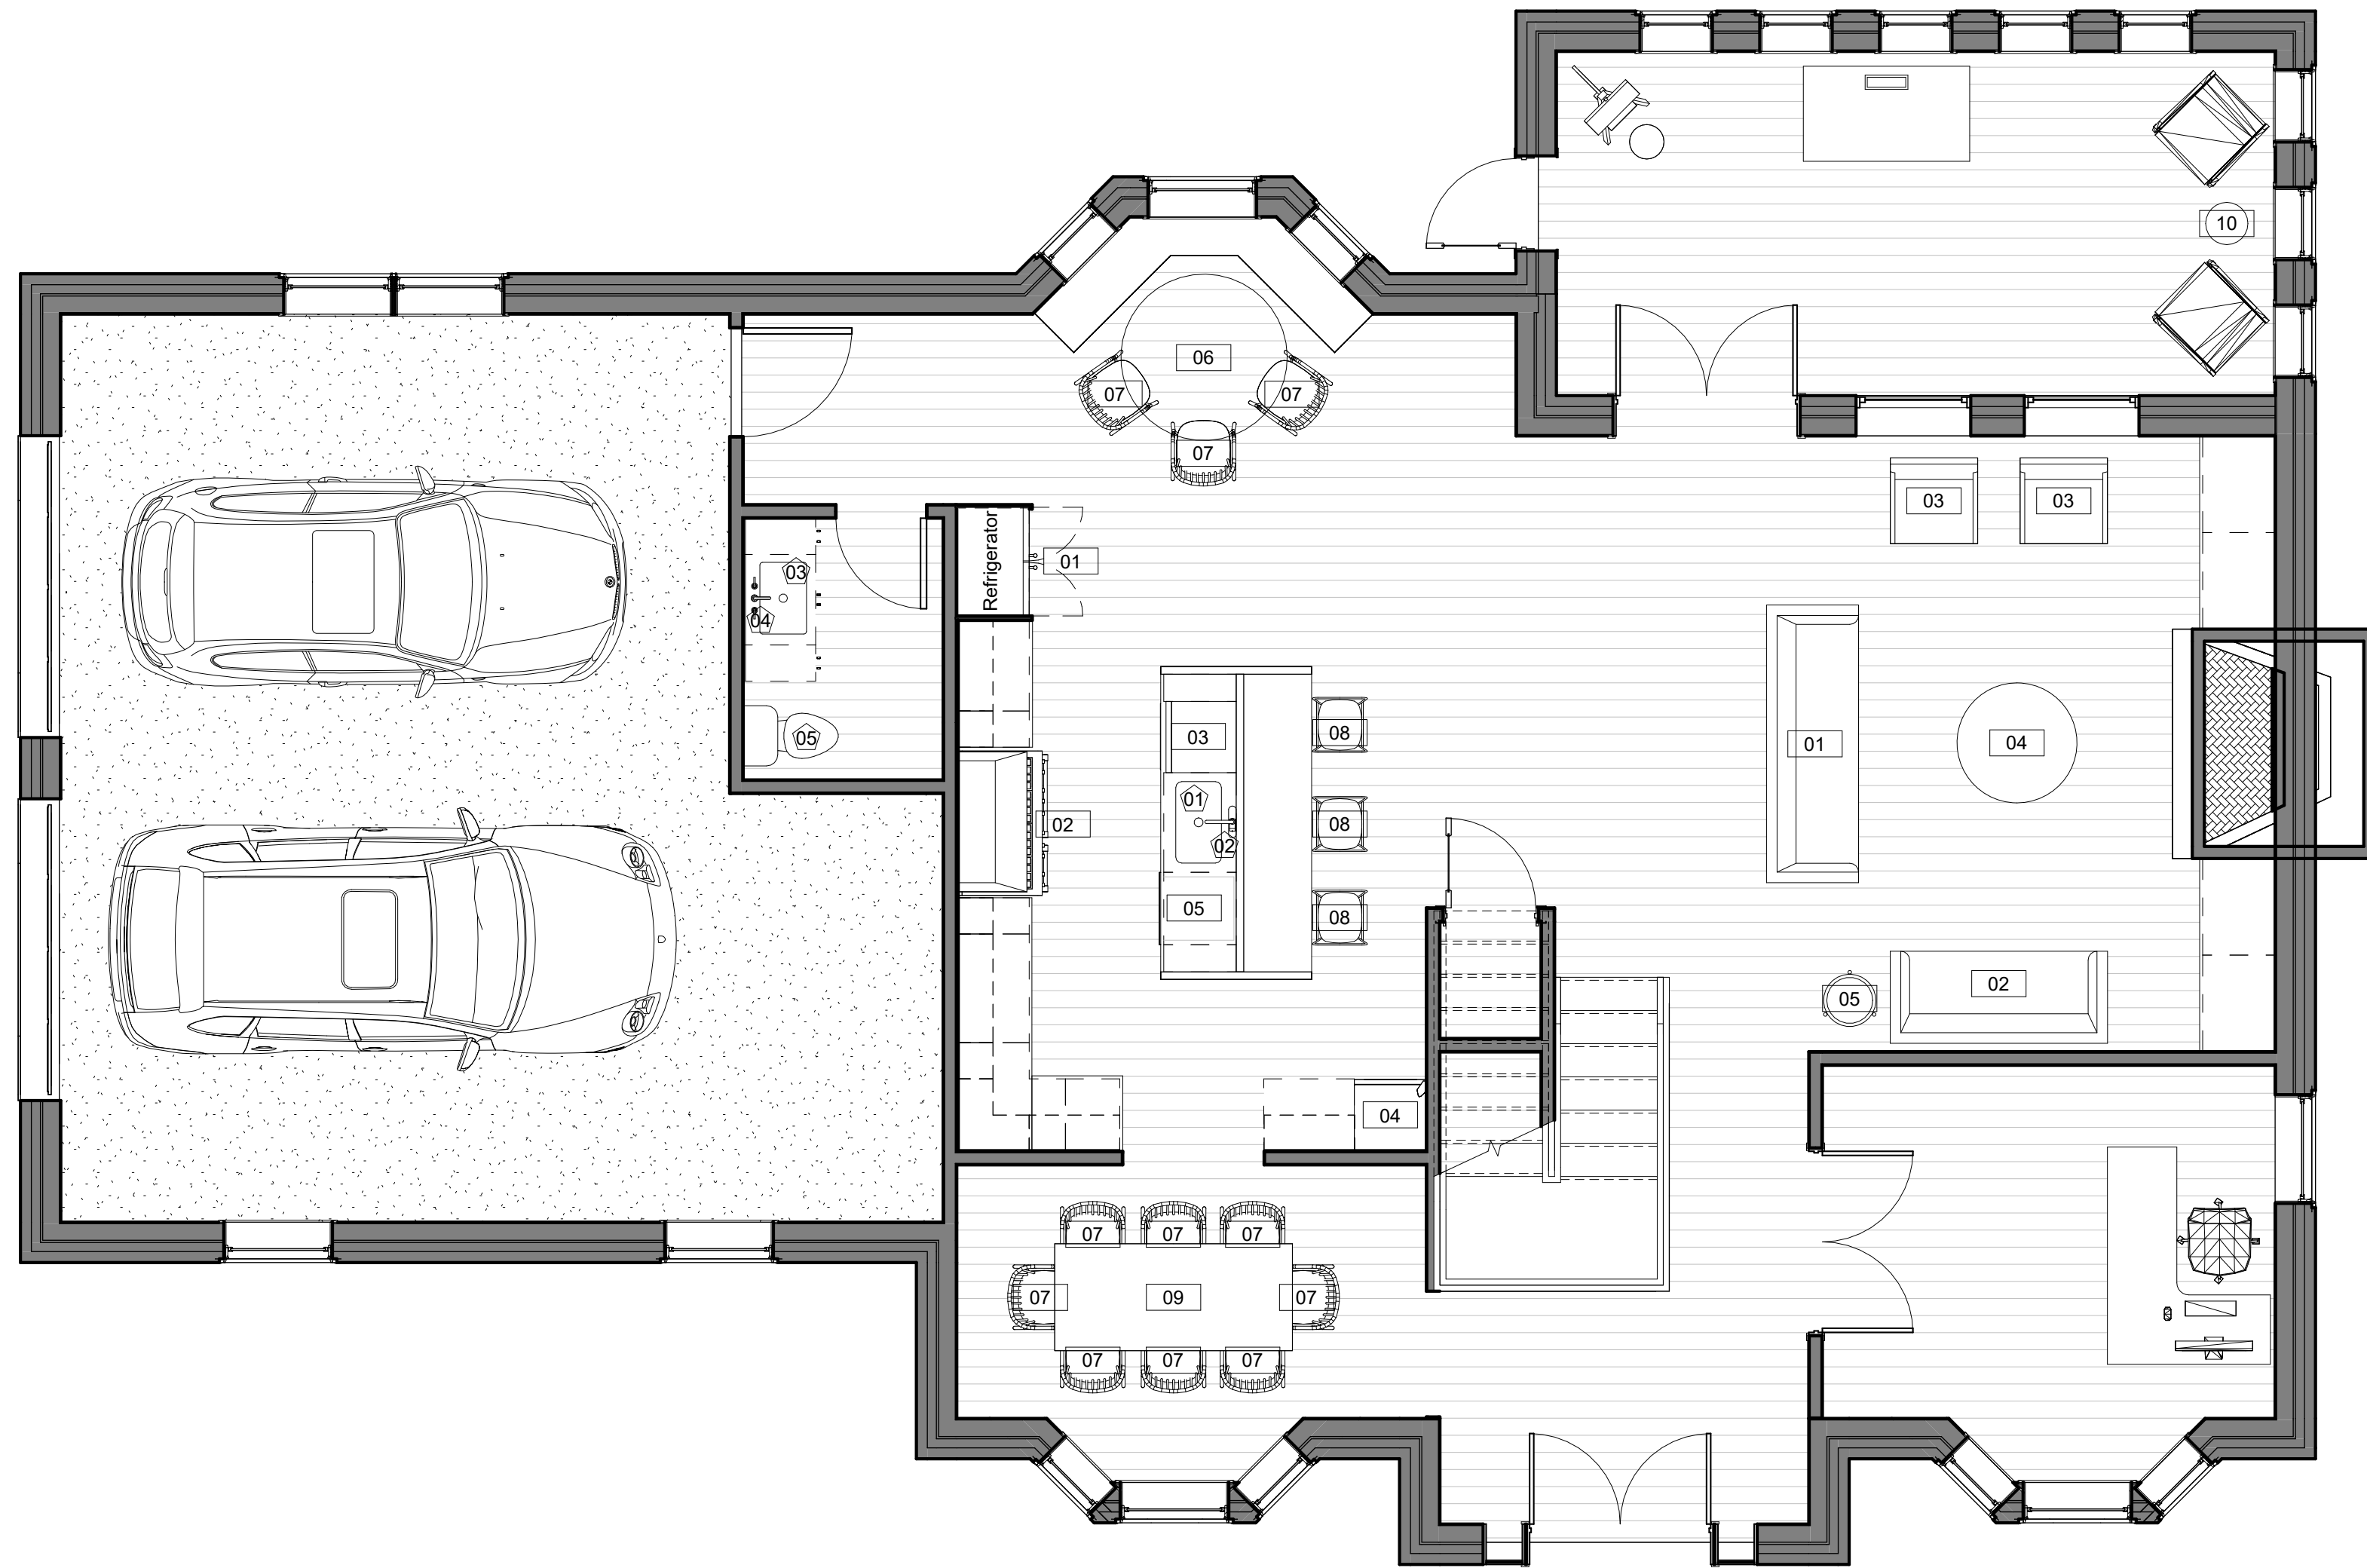

1 Floor Plan - Level 1 Furniture Plan
A-7 1/4" = 1'-0"

2 Enlarged Plan - Level 2 Furniture Plan
A-7 1/4" = 1'-0"

FURNITURE SCHEDULE

TYPE MARK	Description	Manufacturer	Model #	WIDTH	DEPTH	Height
01	Sofa	Bernhardt Design	BHT11315	100"	39"	33"
02	Loveseat	Bernhardt Design	P000515048	62"	37"	33"
03	Armchair	Wayfair	HPL5298	28.25"	32.75"	30"
04	Coffee Table	Lifestyle Furniture		31.5"	31.5"	16"
05	Side Table	Bolia	3060609	17.3"		25"
06	Circular Dining Table	Article	SKU379	47"		29"
07	Dinning Chair	West Elm	5545709	20"	21"	31"
08	Barstool	Luxury Furnitures	P001477989	16"	12"	31"
09	Rectangular Dining Table	West Elm	1516873	86"	38"	30"
10	Side Table	West Elm	2403692	18.1"		21.2"
11	Bed	Caracole Classic	DRRU1693	85"	80.5"	60"
12	Nightstand	All Modern	A001306629	17.75"	14"	23"
13	Lounge Chair	Overstock	38940903	37"	27"	29"

APPLIANCE SCHEDULE

Type Mark	Manufacturer	Description	Model	Dimensions
01	SUBZERO	French Door Refrigerator	BI-42UFDID/S	42" W x 84" H x 24" D
02	Wolf	Range	GR484DG	47 7/8" W x 37" H x 28 3/8" D
03	Cove	Dishwasher	DW2450WS	23 5/8" W x 34 1/2" H x 23 1/4" D
04	SUBZERO	Wine Cooler	DEU2450BG L	24" W x 34 1/2" H x 23 1/8" D
05	Wolf	Drawer Oven Microwave	MD24TE/S	24" W x 17 7/8" H x 20" D