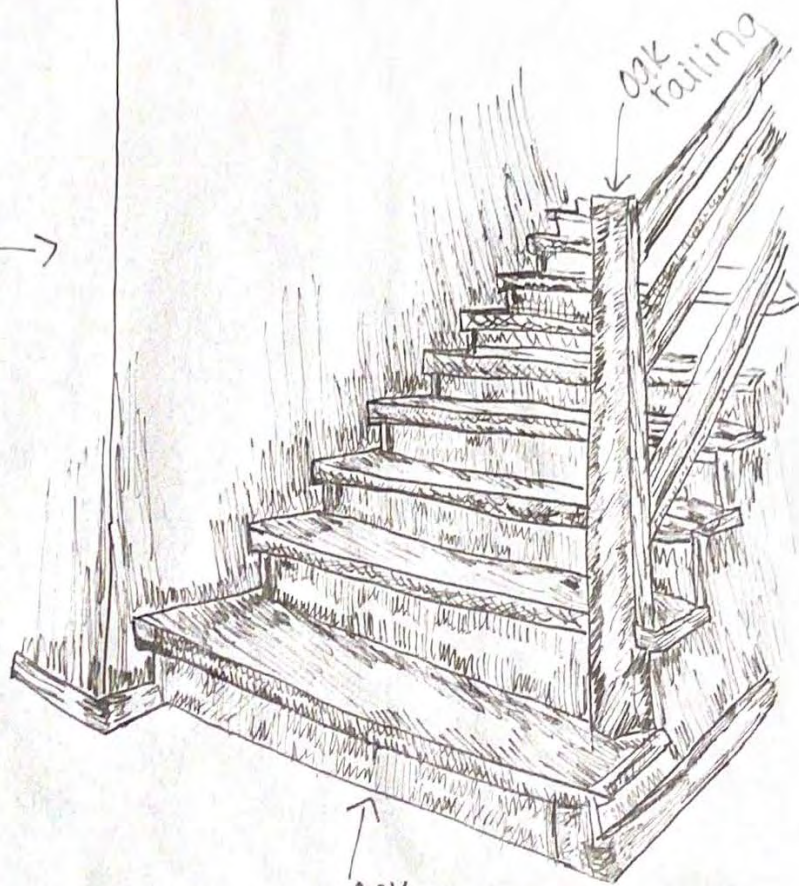

velvet
material →

wooden
legs →

Hoey Smith
DES 101 interior design appreciation
Jan 21st 2021
Phipper: location

white walls →

oak flooring

Kloey Smith
DES 101 interior design
Jan 24th
Staircase

← maple wood

Kloey Smith

DES 101 interior design appreciation

Jan 26 2021

Ikea cabinet.

Kloey Smith
DES 101 interior design appreciation
Jan 26 2021
Wall sconce.