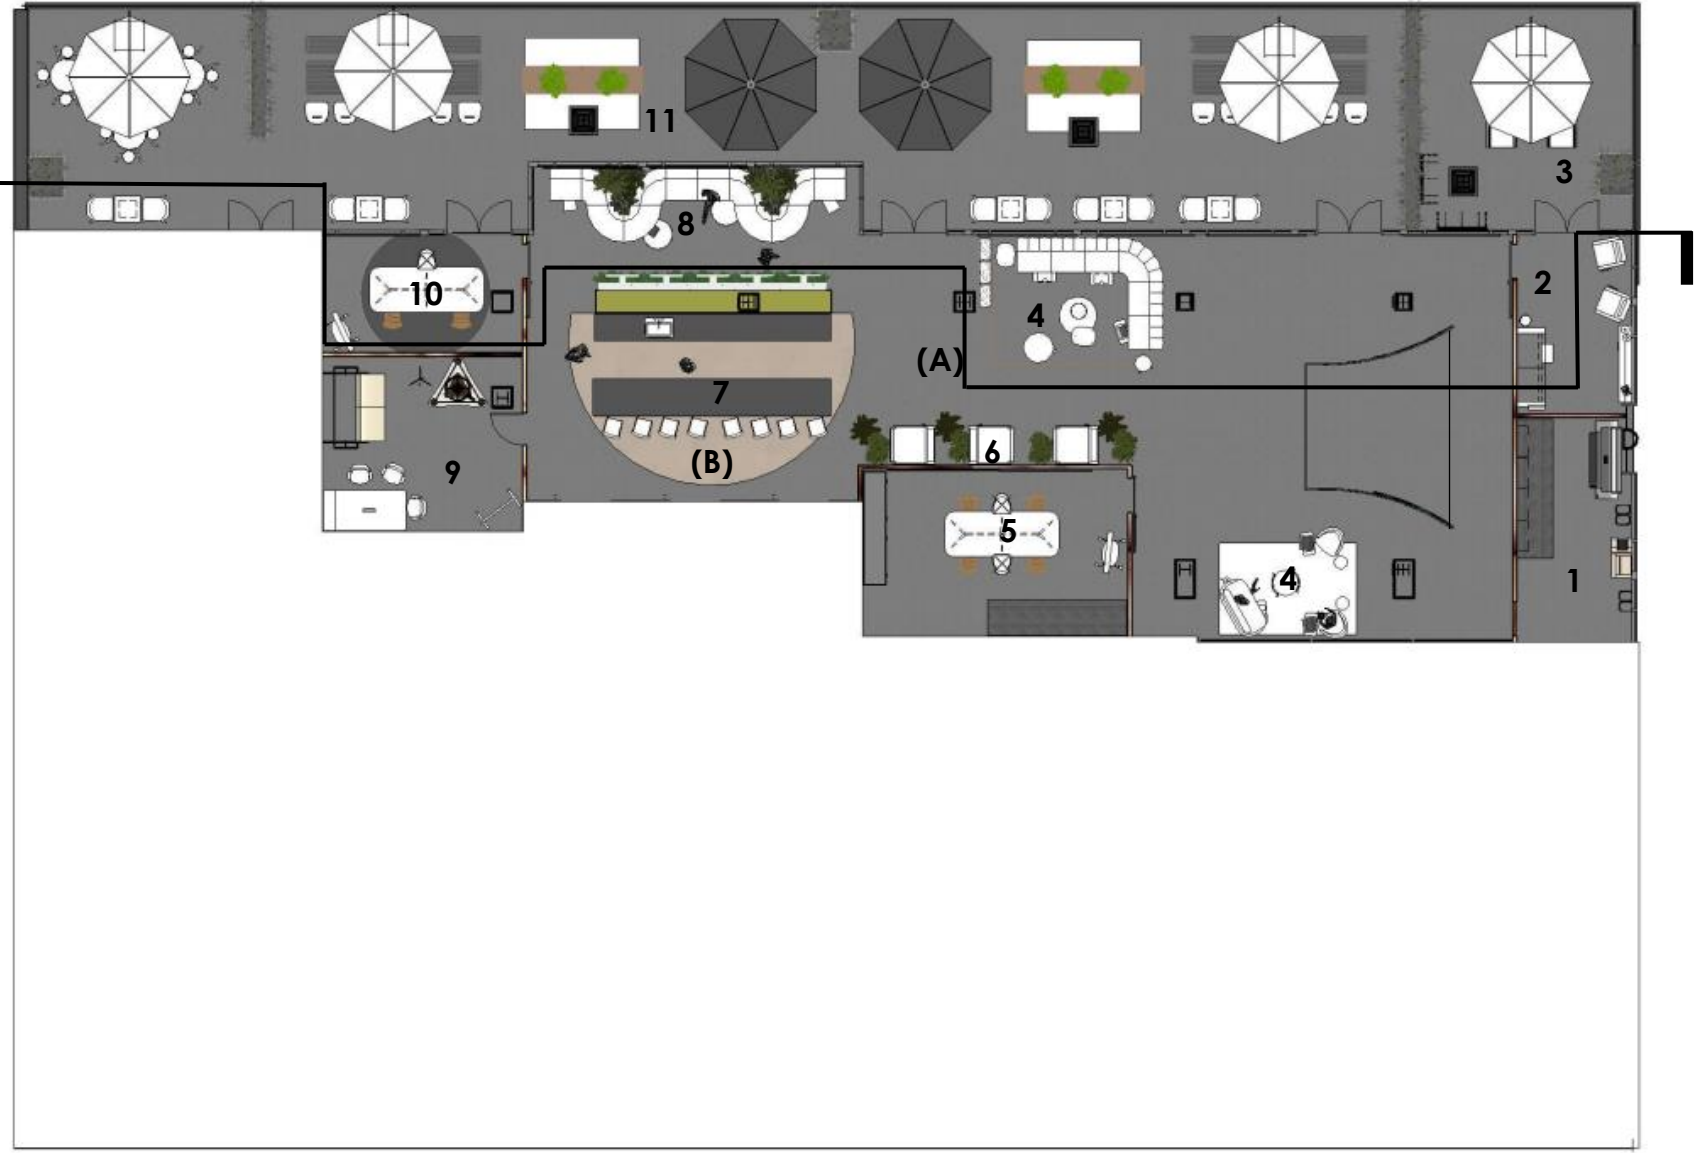

# 7th Floorplan

1. Reception
2. Retail Mockup
3. Product Storage
4. Medium Meeting Room
5. Private Offices (8)
6. Enclaves
7. Work Café
8. Production Room
9. Resource Room
10. Open Offices
11. Large Meeting Room
12. Small Meeting Room
13. Stairs
14. Enclaves (Phone Booths)
15. Mother's Room
16. Wellness Room
17. Open Seating/Waiting area

# 7th Floor RCP

a. Bobber Small Pendant

b. Copper Pendant (Black)

c. Recessed downlight

d. IC Lights S

e. Laika Pendant Light

1 7th Reflected Ceiling Plan

1/8" = 1'-0"

# 8th Floorplan

- 1. Resource Room
- 2. Wellness Room
- 3. Semi-private Outdoor Wellness Space
- 4. Small Meeting Space
- 5. Marketing Room
- 6. Enclaves
- 7. Work Café
- 8. Lounge
- 9. Photo/Video Room
- 10. Medium Meeting Space
- 11. Outdoor Terrace