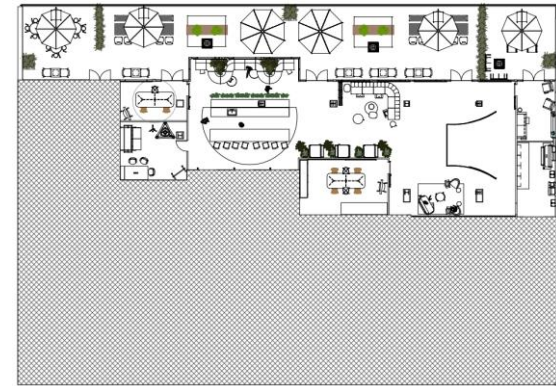

# Programming

Vibe Board

Bubble Diagram

\*Floorplans not to scale

Final Floorplan

# 7th Floorplan

1. Reception
2. Retail Mockup
3. Product Storage
4. Medium Meeting Room
5. Private Offices (8)
6. Enclaves
7. Work Café
8. Production Room
9. Resource Room
10. Open Offices
11. Large Meeting Room
12. Small Meeting Room
13. Stairs
14. Enclaves (Phone Booths)
15. Mother's Room
16. Wellness Room
17. Open Seating/Waiting area