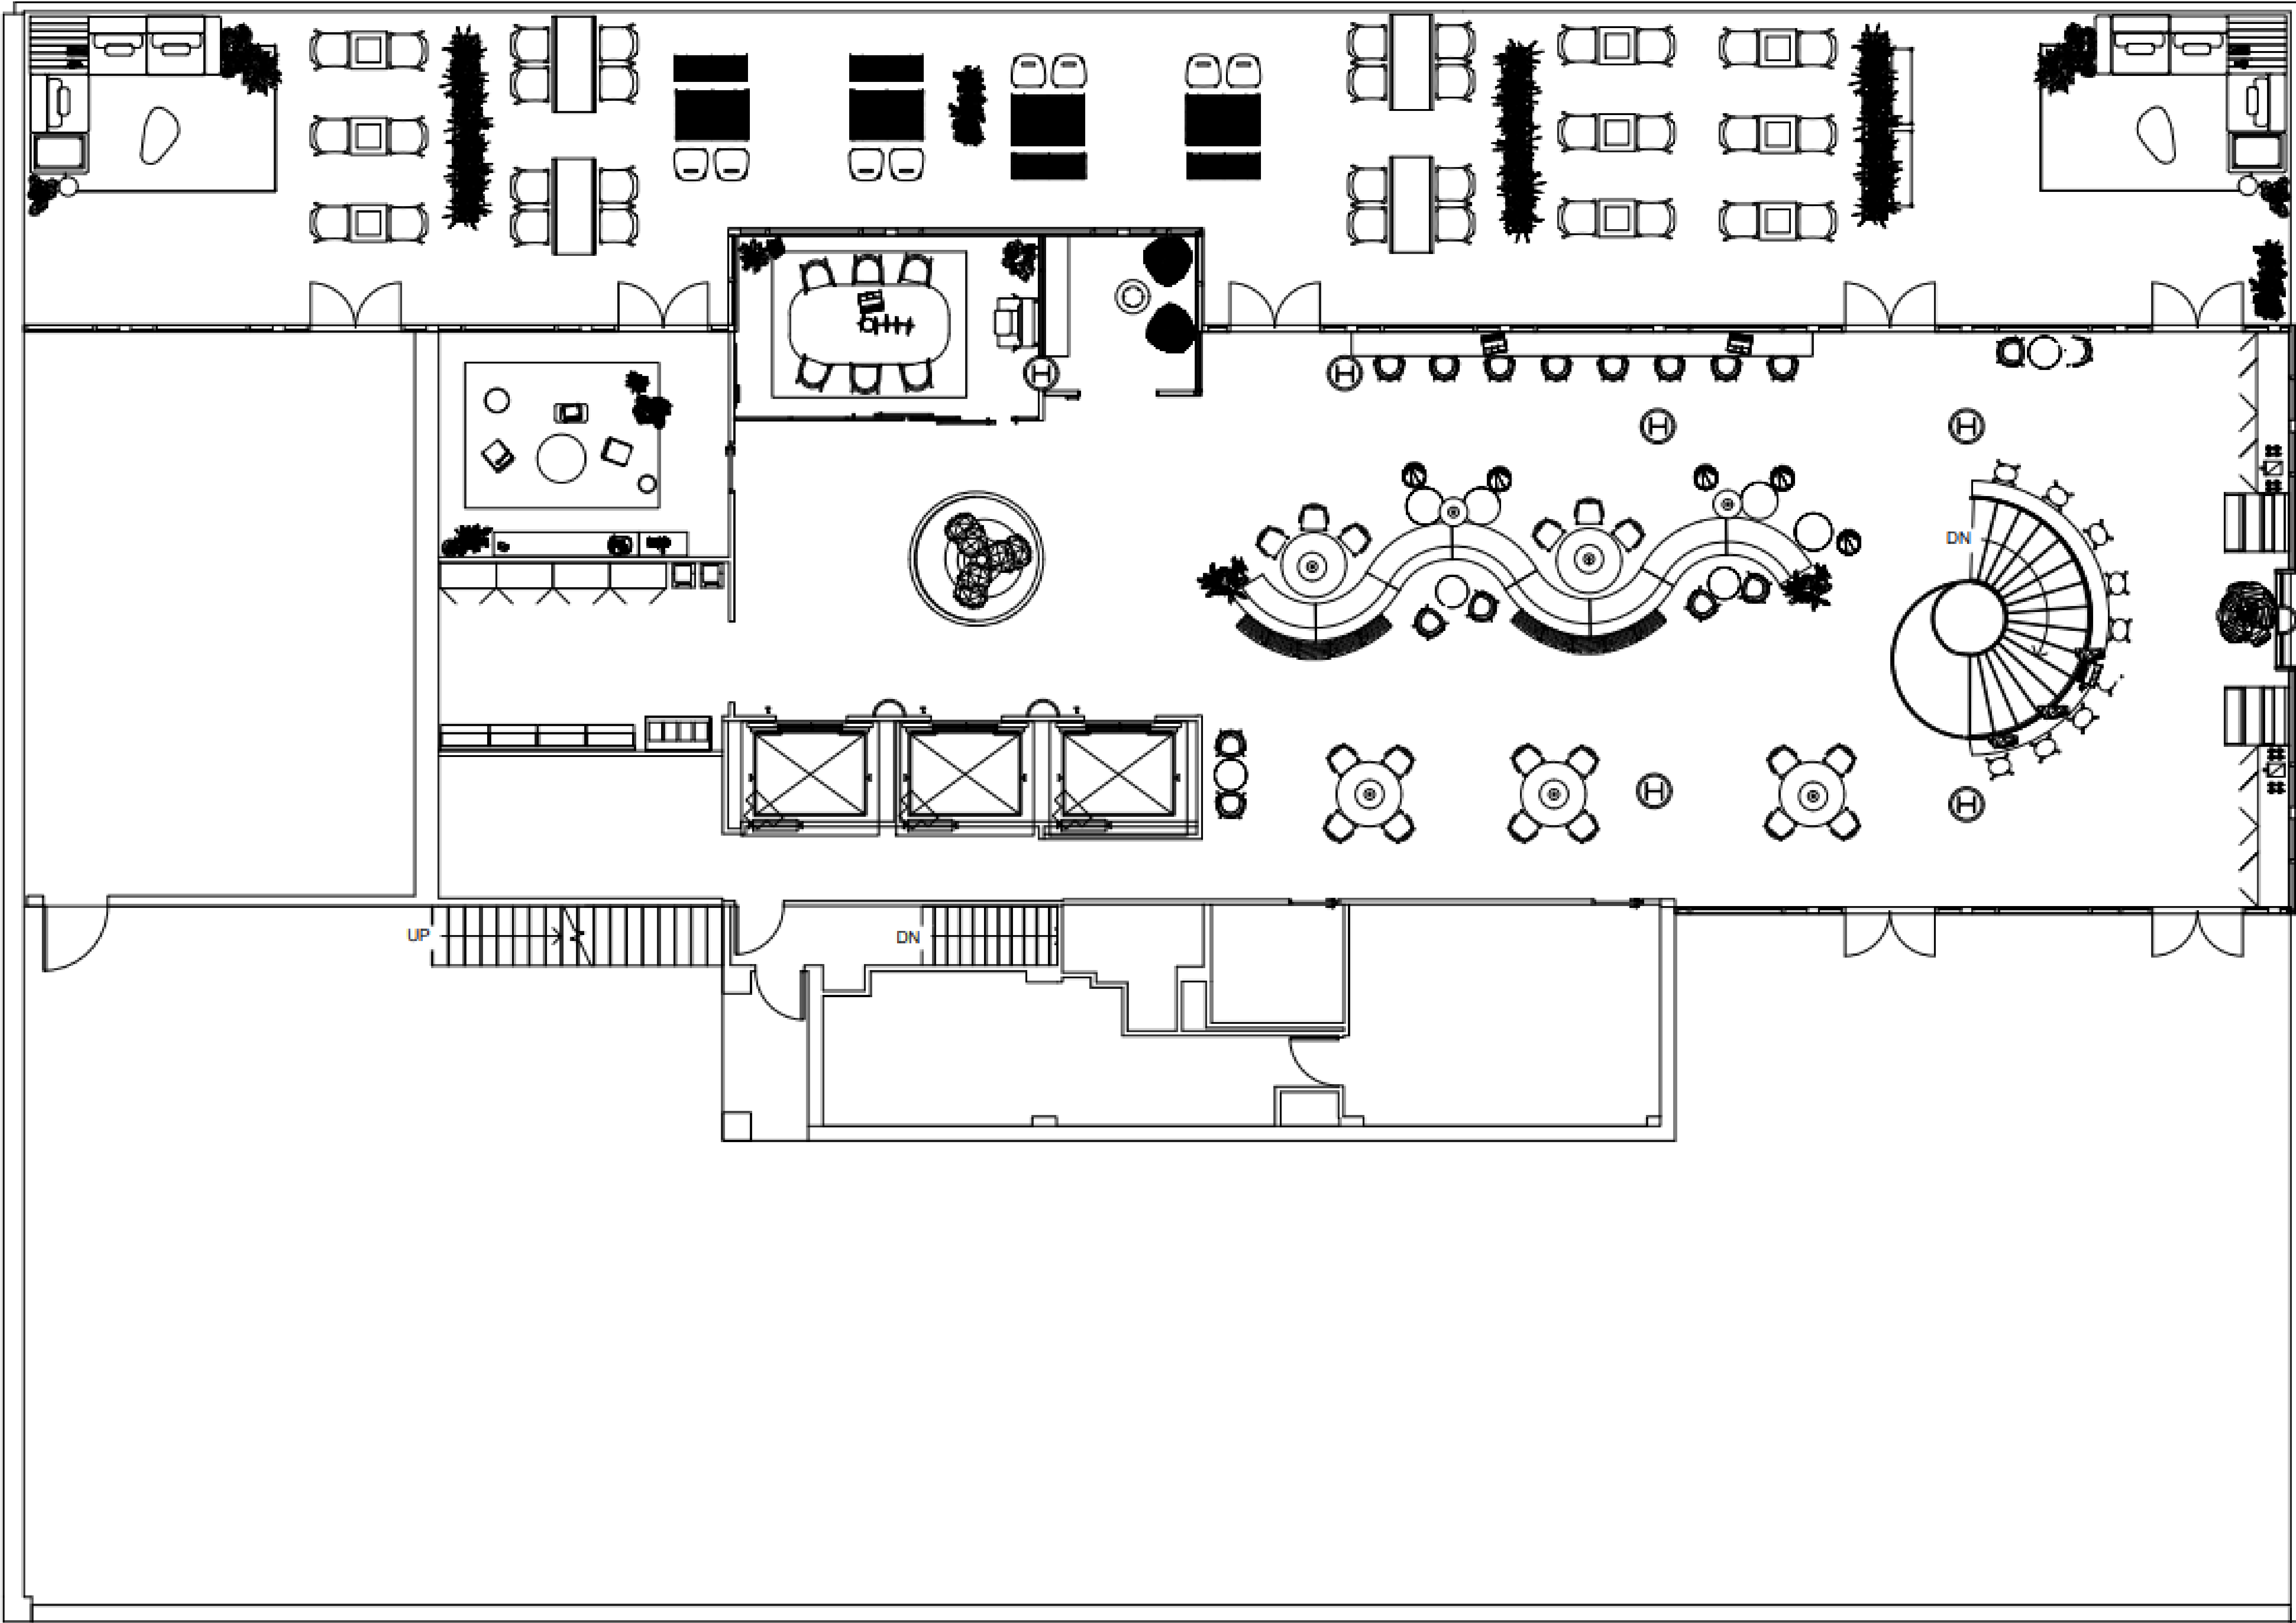

Floor Plan

8th Floor

Floor Plan 8th Level

1/8" = 1'-0"

SCALE: 1" = 10'