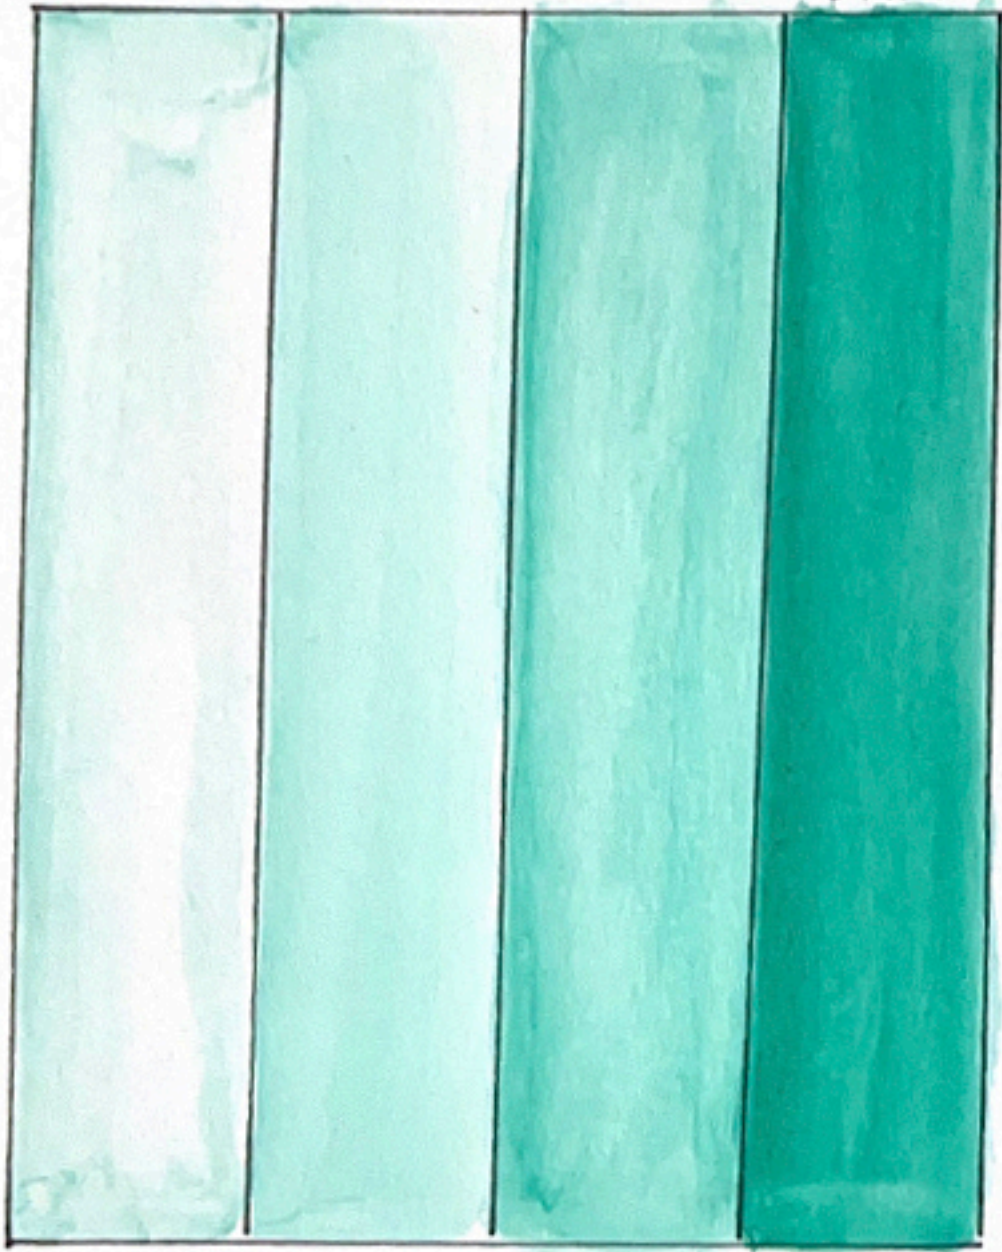

WATERCOLOR EXERCISE - VALUES OF THE SAME COLOR

NAME: KAYLA BAILEY

LIGHT

MEDIUM

DARK

BACKGROUND WASH

LIGHT ————— DARK

VALUE