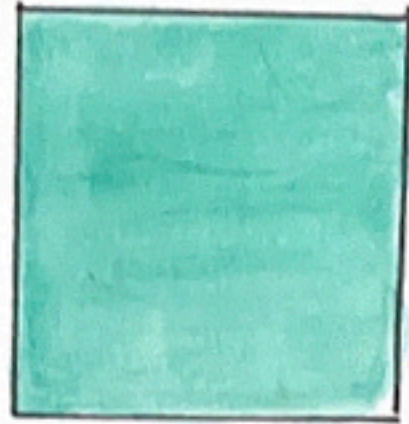

WATERCOLOR EXERCISE - VALUES OF THE SAME COLOR

NAME: KAYLA BAILEY

LIGHT

MEDIUM

DARK

BACKGROUND WASH

LIGHT ————— DARK

VALUE