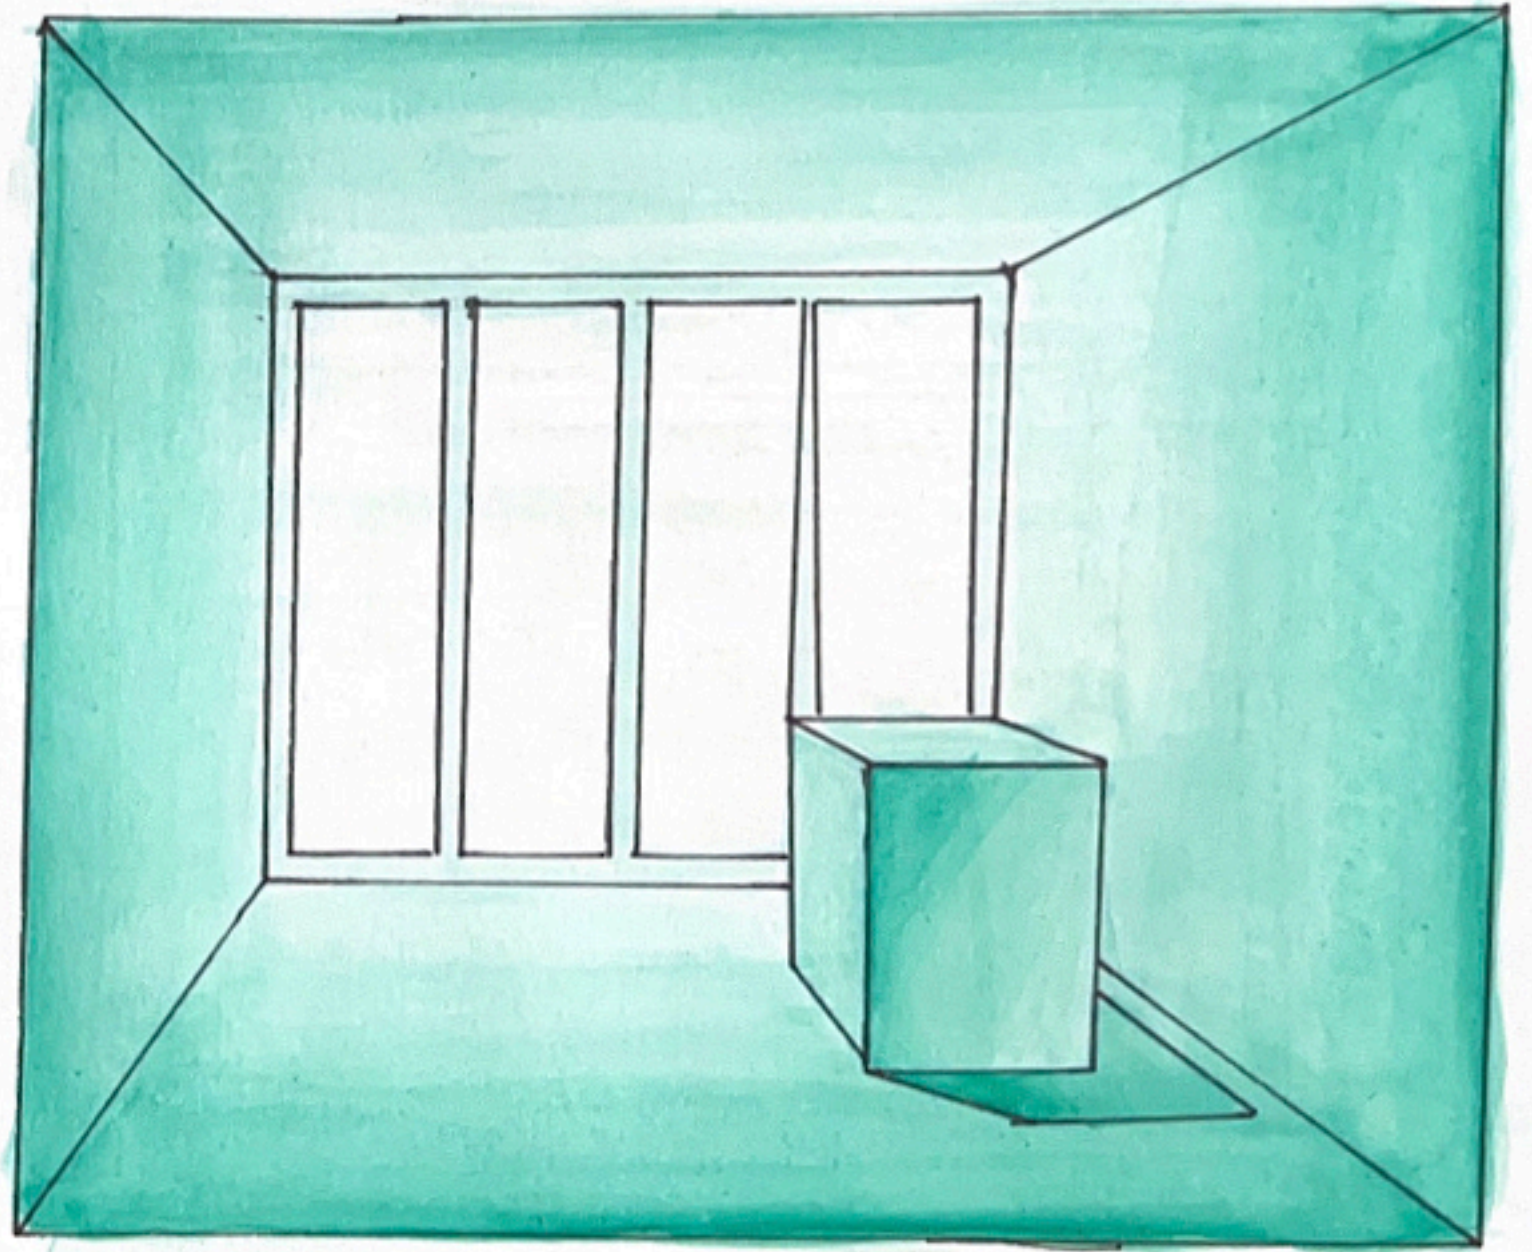

WATERCOLOR EXERCISE - VALUES OF THE SAME COLOR

NAME: KAYLA BAILEY

LIGHT

MEDIUM

DARK

BACKGROUND WASH

LIGHT ————— DARK

VALUE

INTERIOR SPACE