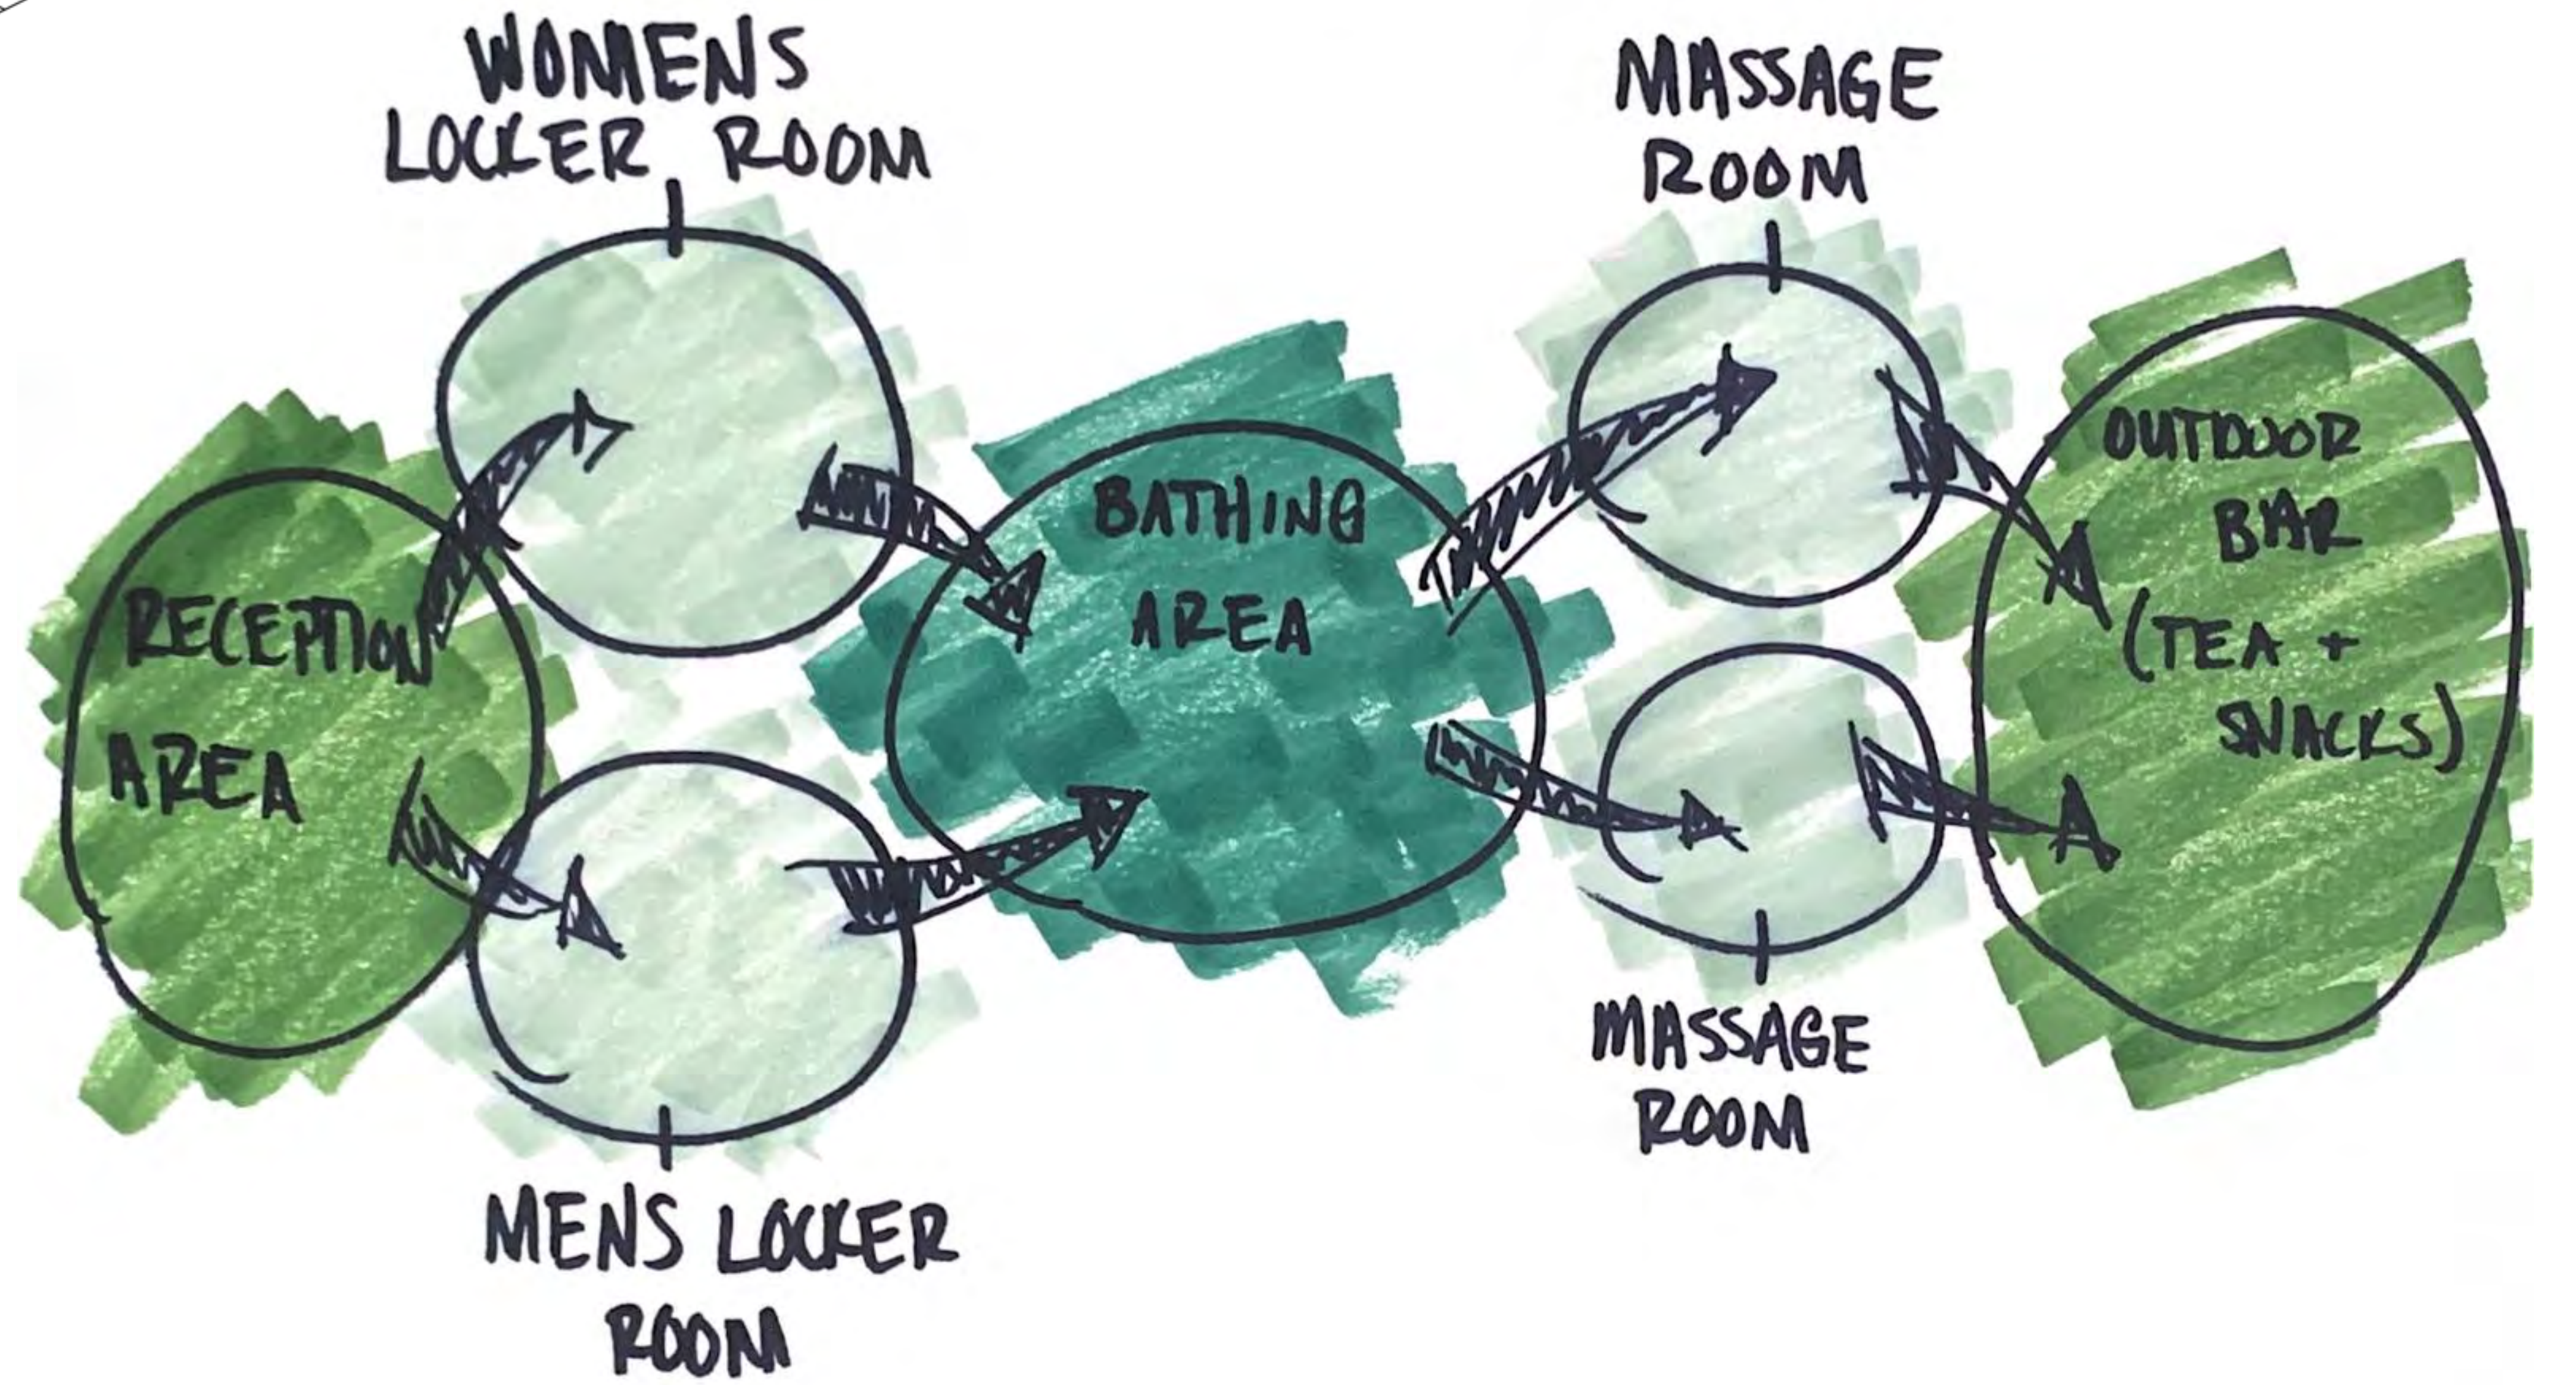

Hotel Okura: Amsterdam

Japanese Bath House

Aubrey Miles

DES 387 Kitchen & Bath-Fall 2020

Professor Meirav Goldhour

What is a Japanese Bath House?

A Japanese bath house is a wonderful way to relax, let go, contemplate, and be at peace! There are different natural minerals in the water that have healing properties which can be good for your skin, heart, immune system and more! The baths can also have different temperatures and consistencies.

There are a few rules to follow when attending a Japanese bath house:

- Be comfortable with being naked.
- Cleanliness is key.
- Genders are separated.
- Tattoos are taboo.
- Be respectful.

Design Concept

The design for the Japanese Bath House is based on a very symmetrical and modern design. To bring out the modernism of the space, thin wood slats are used as wall accents and there is very minimalistic decoration. The color scheme consists of blacks, whites and grays with metal and wood accents. The goal for the design is to follow the idea of relaxation with the symmetry and calming colors.

Space Planning

Reception Area								
Restroom	●							
Bath Area	●			●	●	●	○	○
Wash Room	●	○		●	○	○	○	○
Tea Bar	○		●					
Massage Room	●	●						

Floor Plan

Cross section

ADA Bathroom Elevations

ADA Vanity