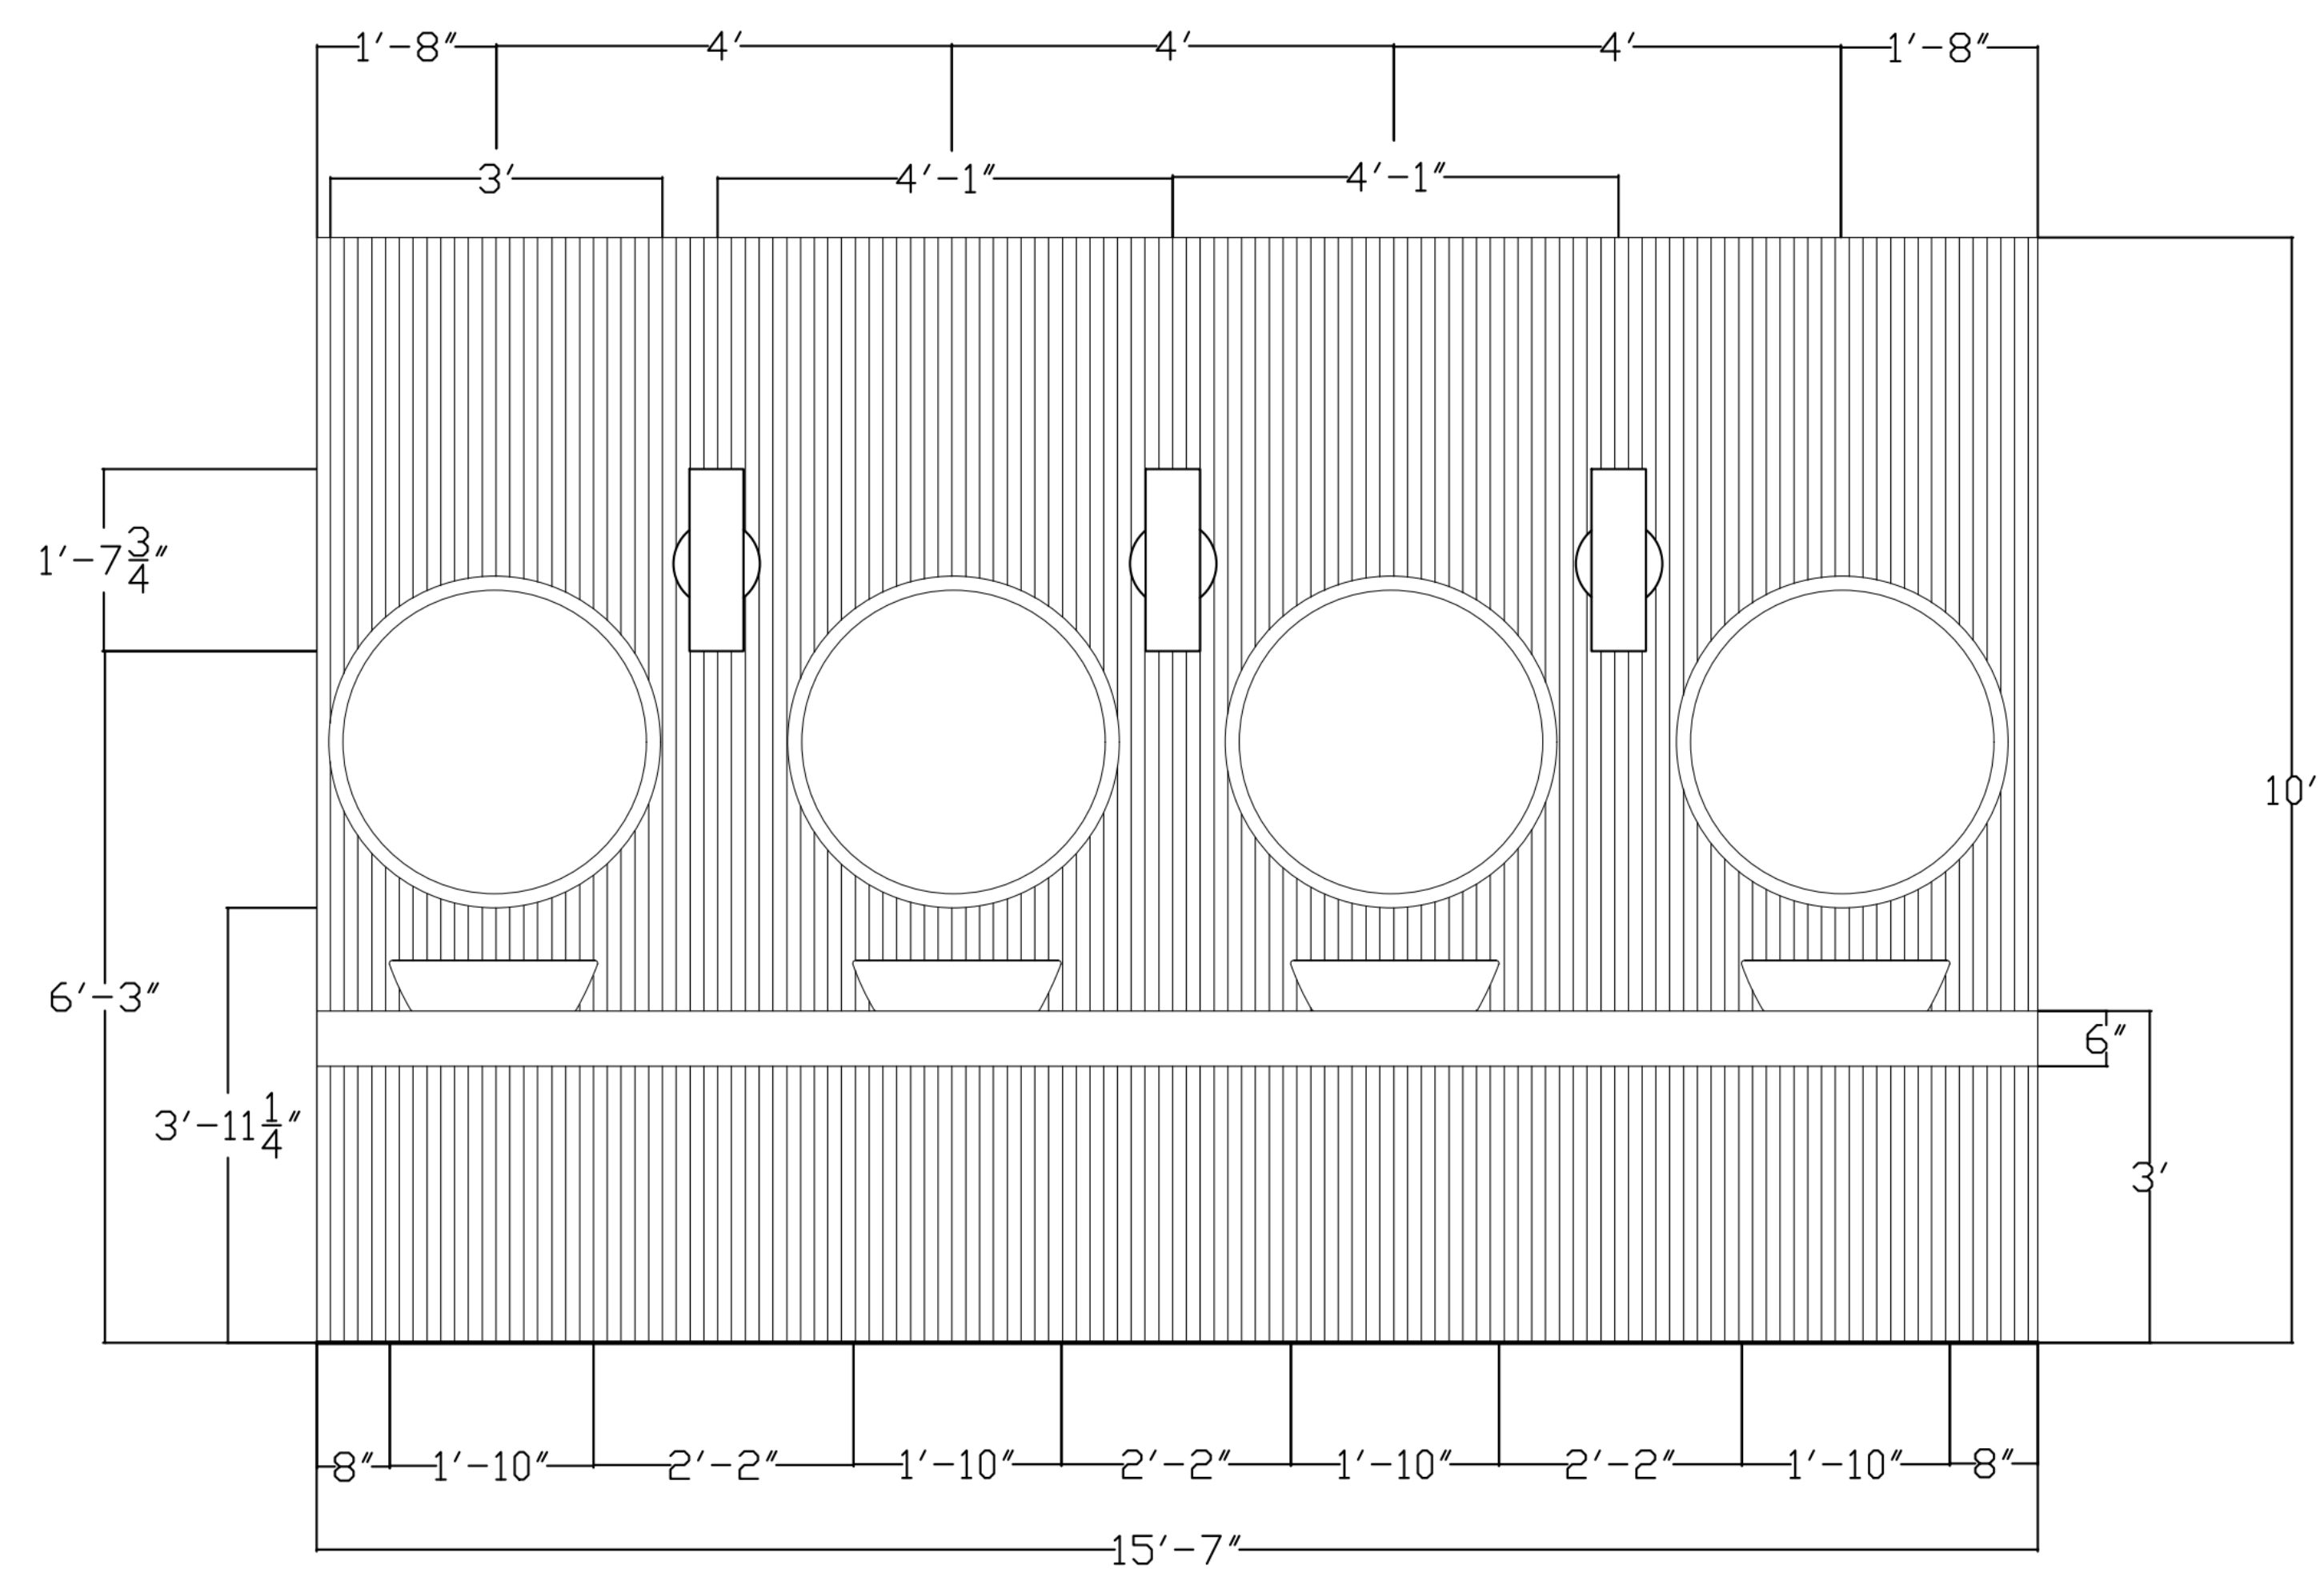

ADA Bathroom Elevations

ADA Vanity