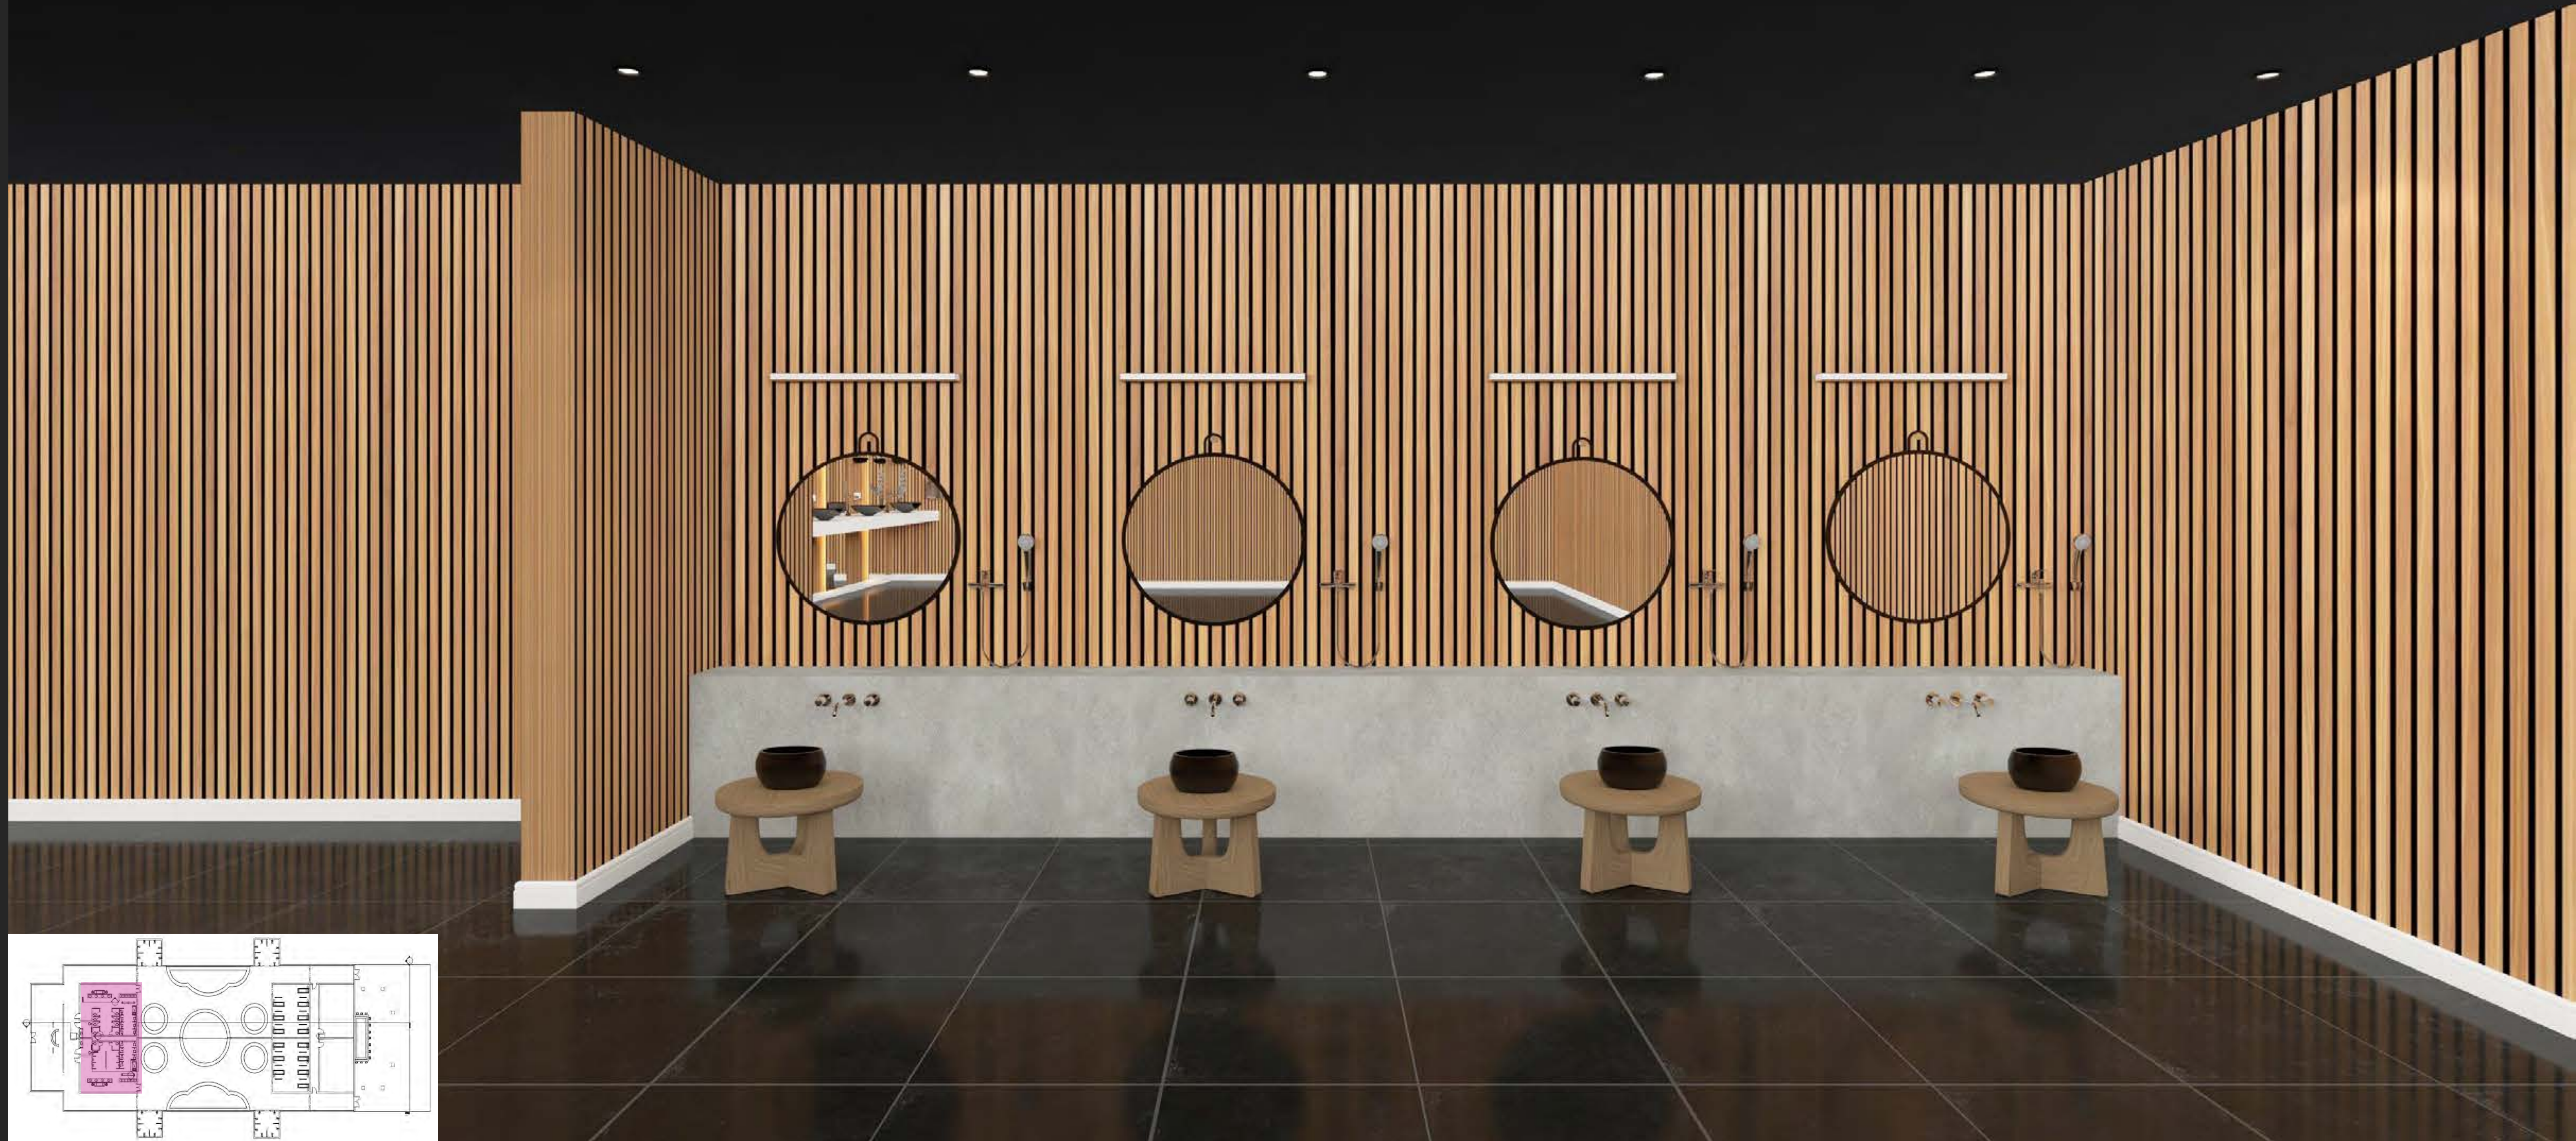

The design for the Japanese Bath House is based on a very symmetrical and modern design. To bring out the modernism of the space, thin wood slats are used as wall accents and there is very minimalistic decoration. The color scheme consists of blacks, whites and grays with metal and wood accents. The goal for the design is to follow the idea of relaxation with the symmetry and calming colors.

Locker Room Vanity

Recessed Down Light

Caliber Wall Sconce

Vessel Sink

Wall Mount Bathroom Faucet

Lines Black Tile Floor

Corian Designer White

Pine Wood Slats

Sherwin Williams Tricorn Black

Wash Room

Recessed Down Light

Wall Sconce

Wall Mount Bathroom Faucet

Handheld Shower Head

Hub Accent Mirror

Reclaimed Wood Stool

Product Name:	Black Reception Desk
Color:	Black
Manufacturer:	Shenzhen Best Solid Surface
Dimensions:	42" H x 72" W x 48" L
Material:	Corian

Product Name:	Sterling Leather Executive Chair
Color:	Black
Manufacturer:	Zuri Furniture
Dimensions:	W 26.25" x D 27" x H 49.25-52.25"
Material:	Leather