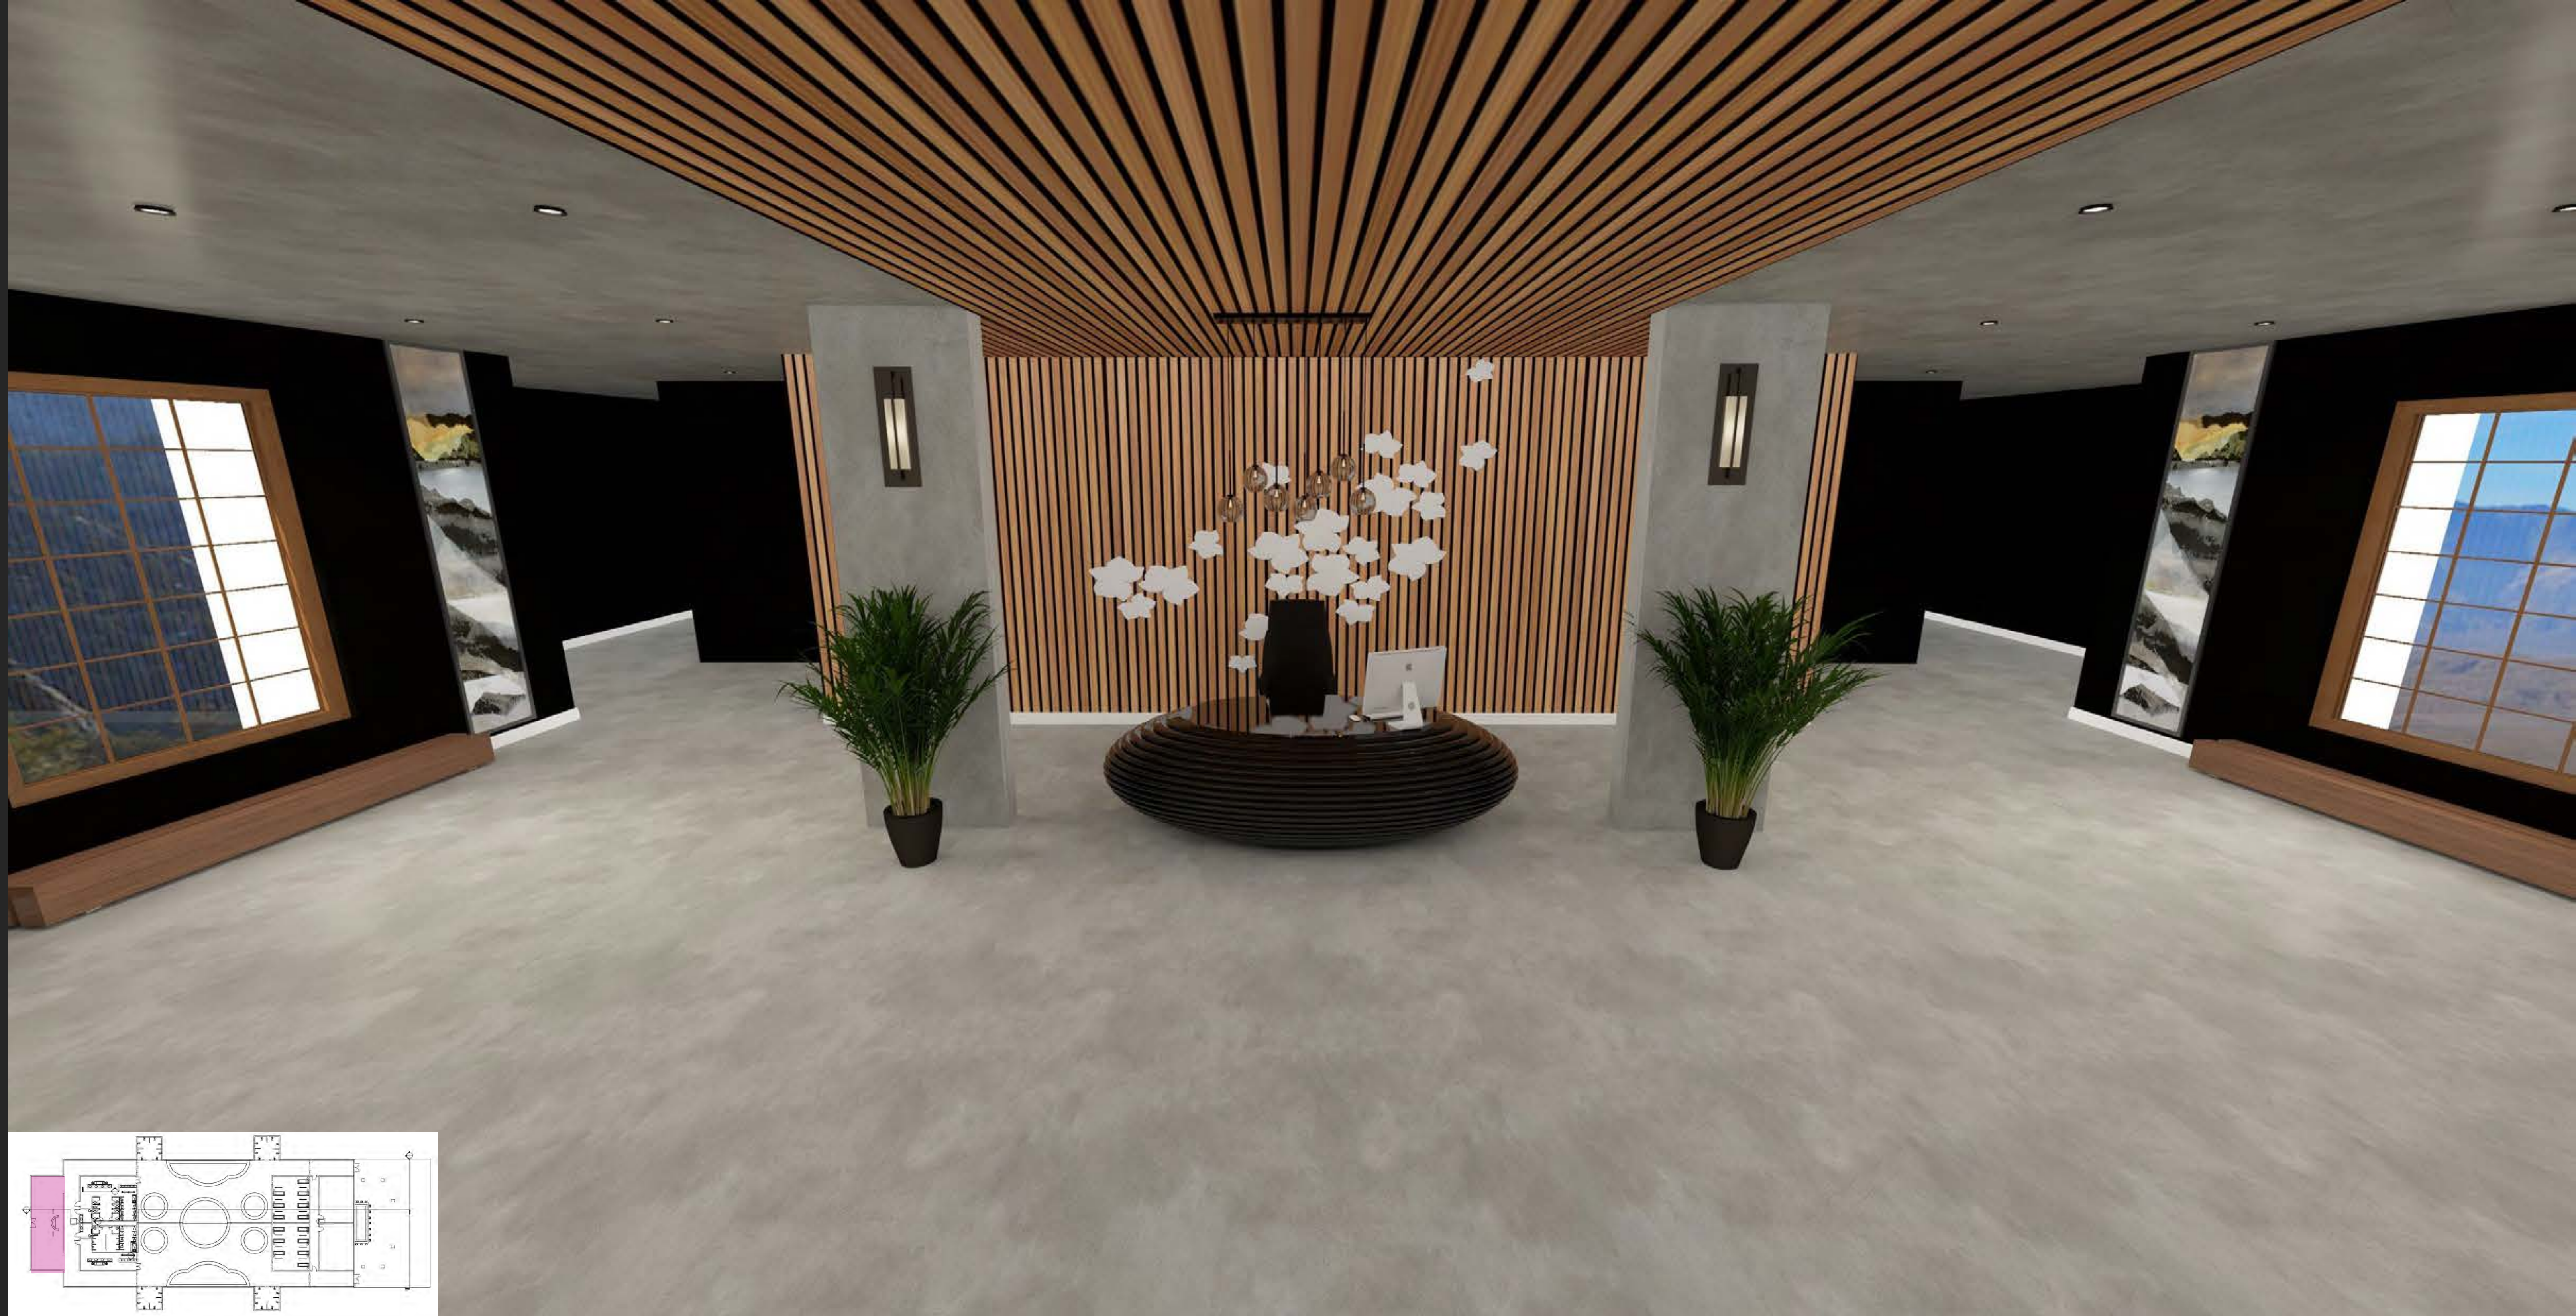

The design for the Japanese Bath House is based on a very symmetrical and modern design. To bring out the modernism of the space, thin wood slats are used as wall accents and there is very minimalistic decoration. The color scheme consists of blacks, whites and grays with metal and wood accents. The goal for the design is to follow the idea of relaxation with the symmetry and calming colors.

ADA Bathroom Stall

ADA Shower

Reflected Ceiling Plan

RCP LEGEND	
	LIGHT FIXTURE
	RECESSED LIGHT FIXTURE
	SPRINKLER SYSTEM
	GFCI OUTLET
	WALL MOUNTED LIGHT FIXTURE
	HVAC RETURN
	HVAC SUPPLY

Reception Area

Round 5-Light Pendant