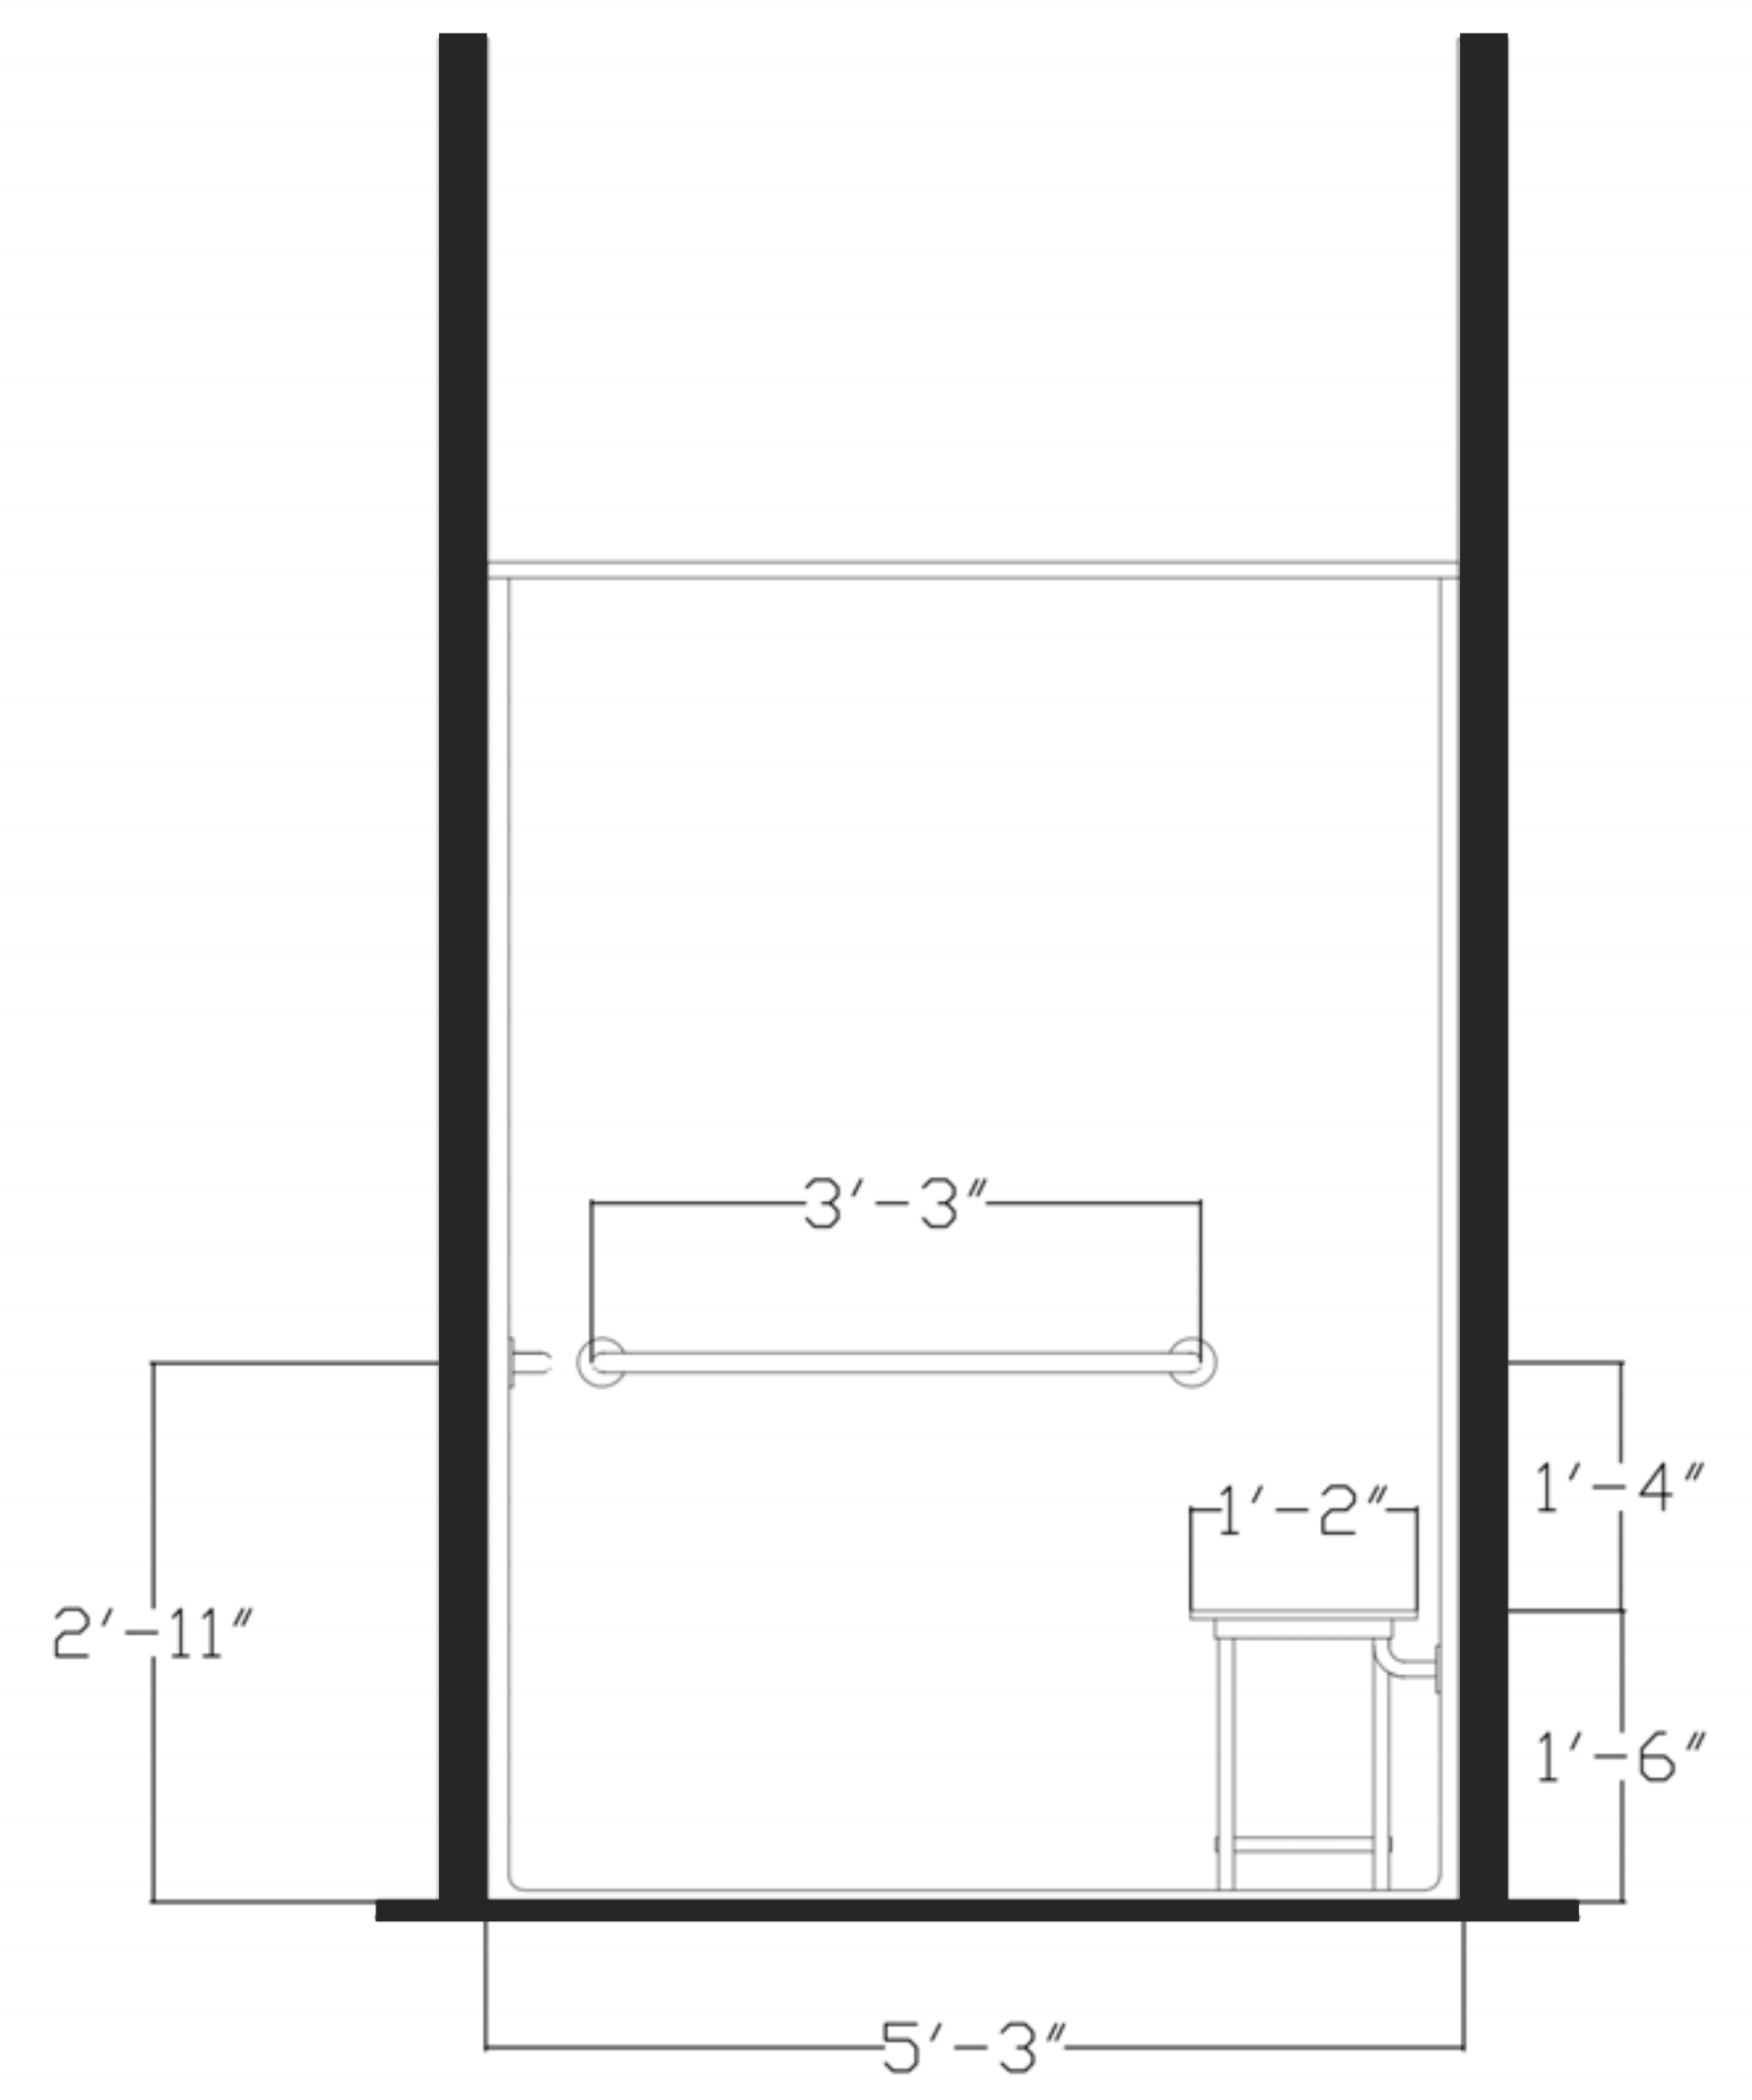

ADA Bathroom Elevations

ADA Shower