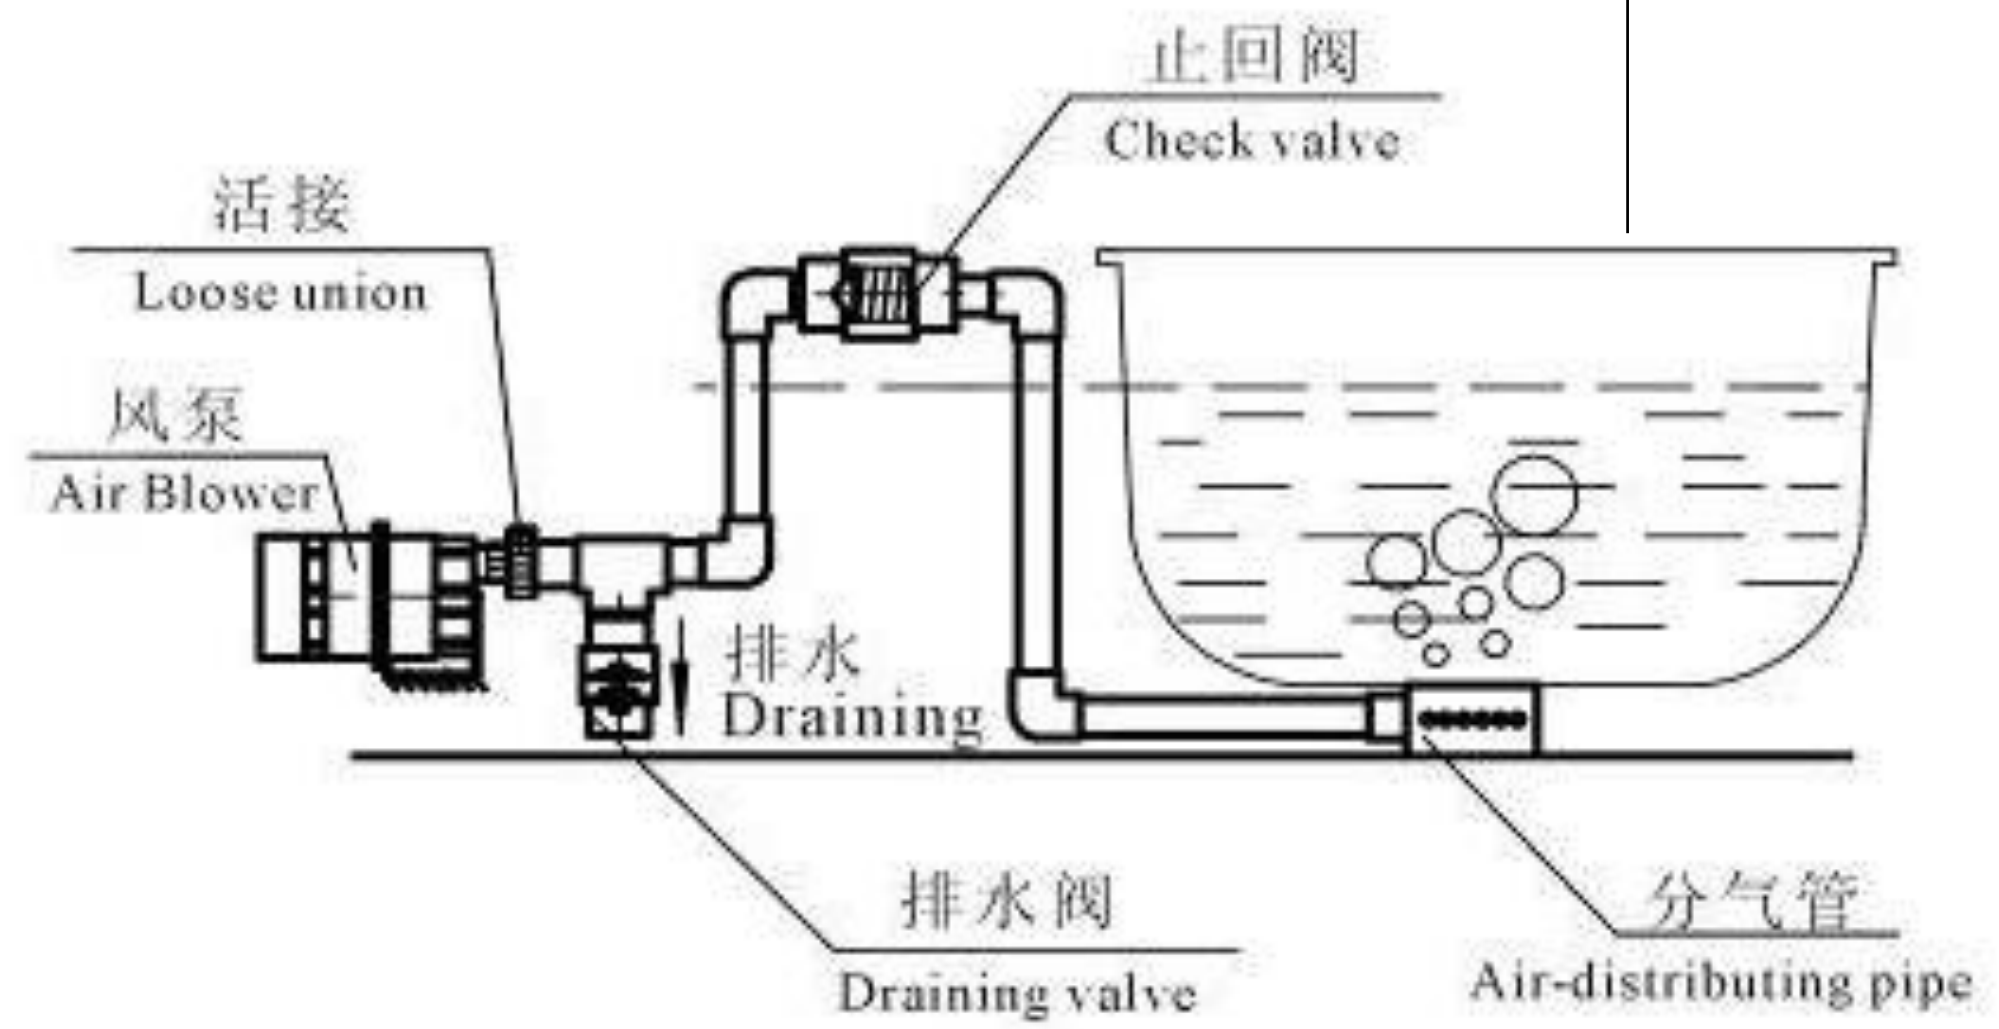

Cross section