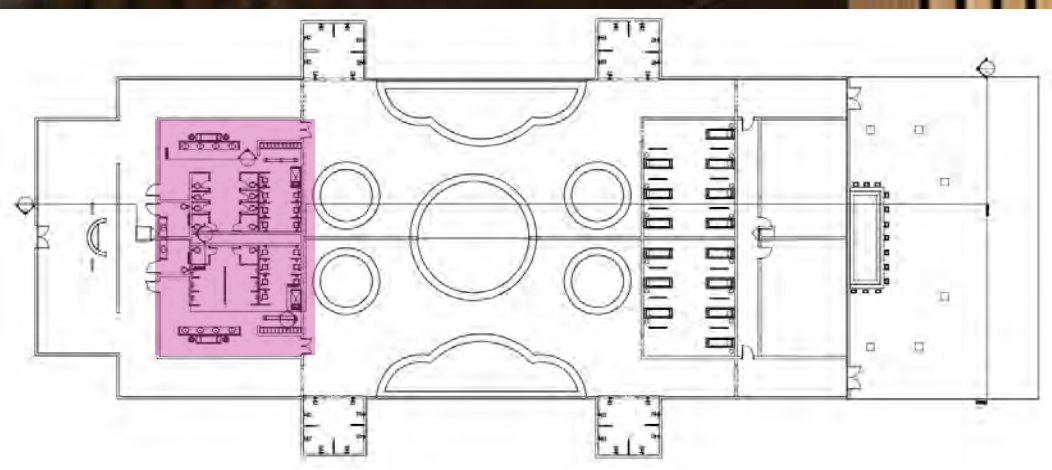

Locker Room Vanity