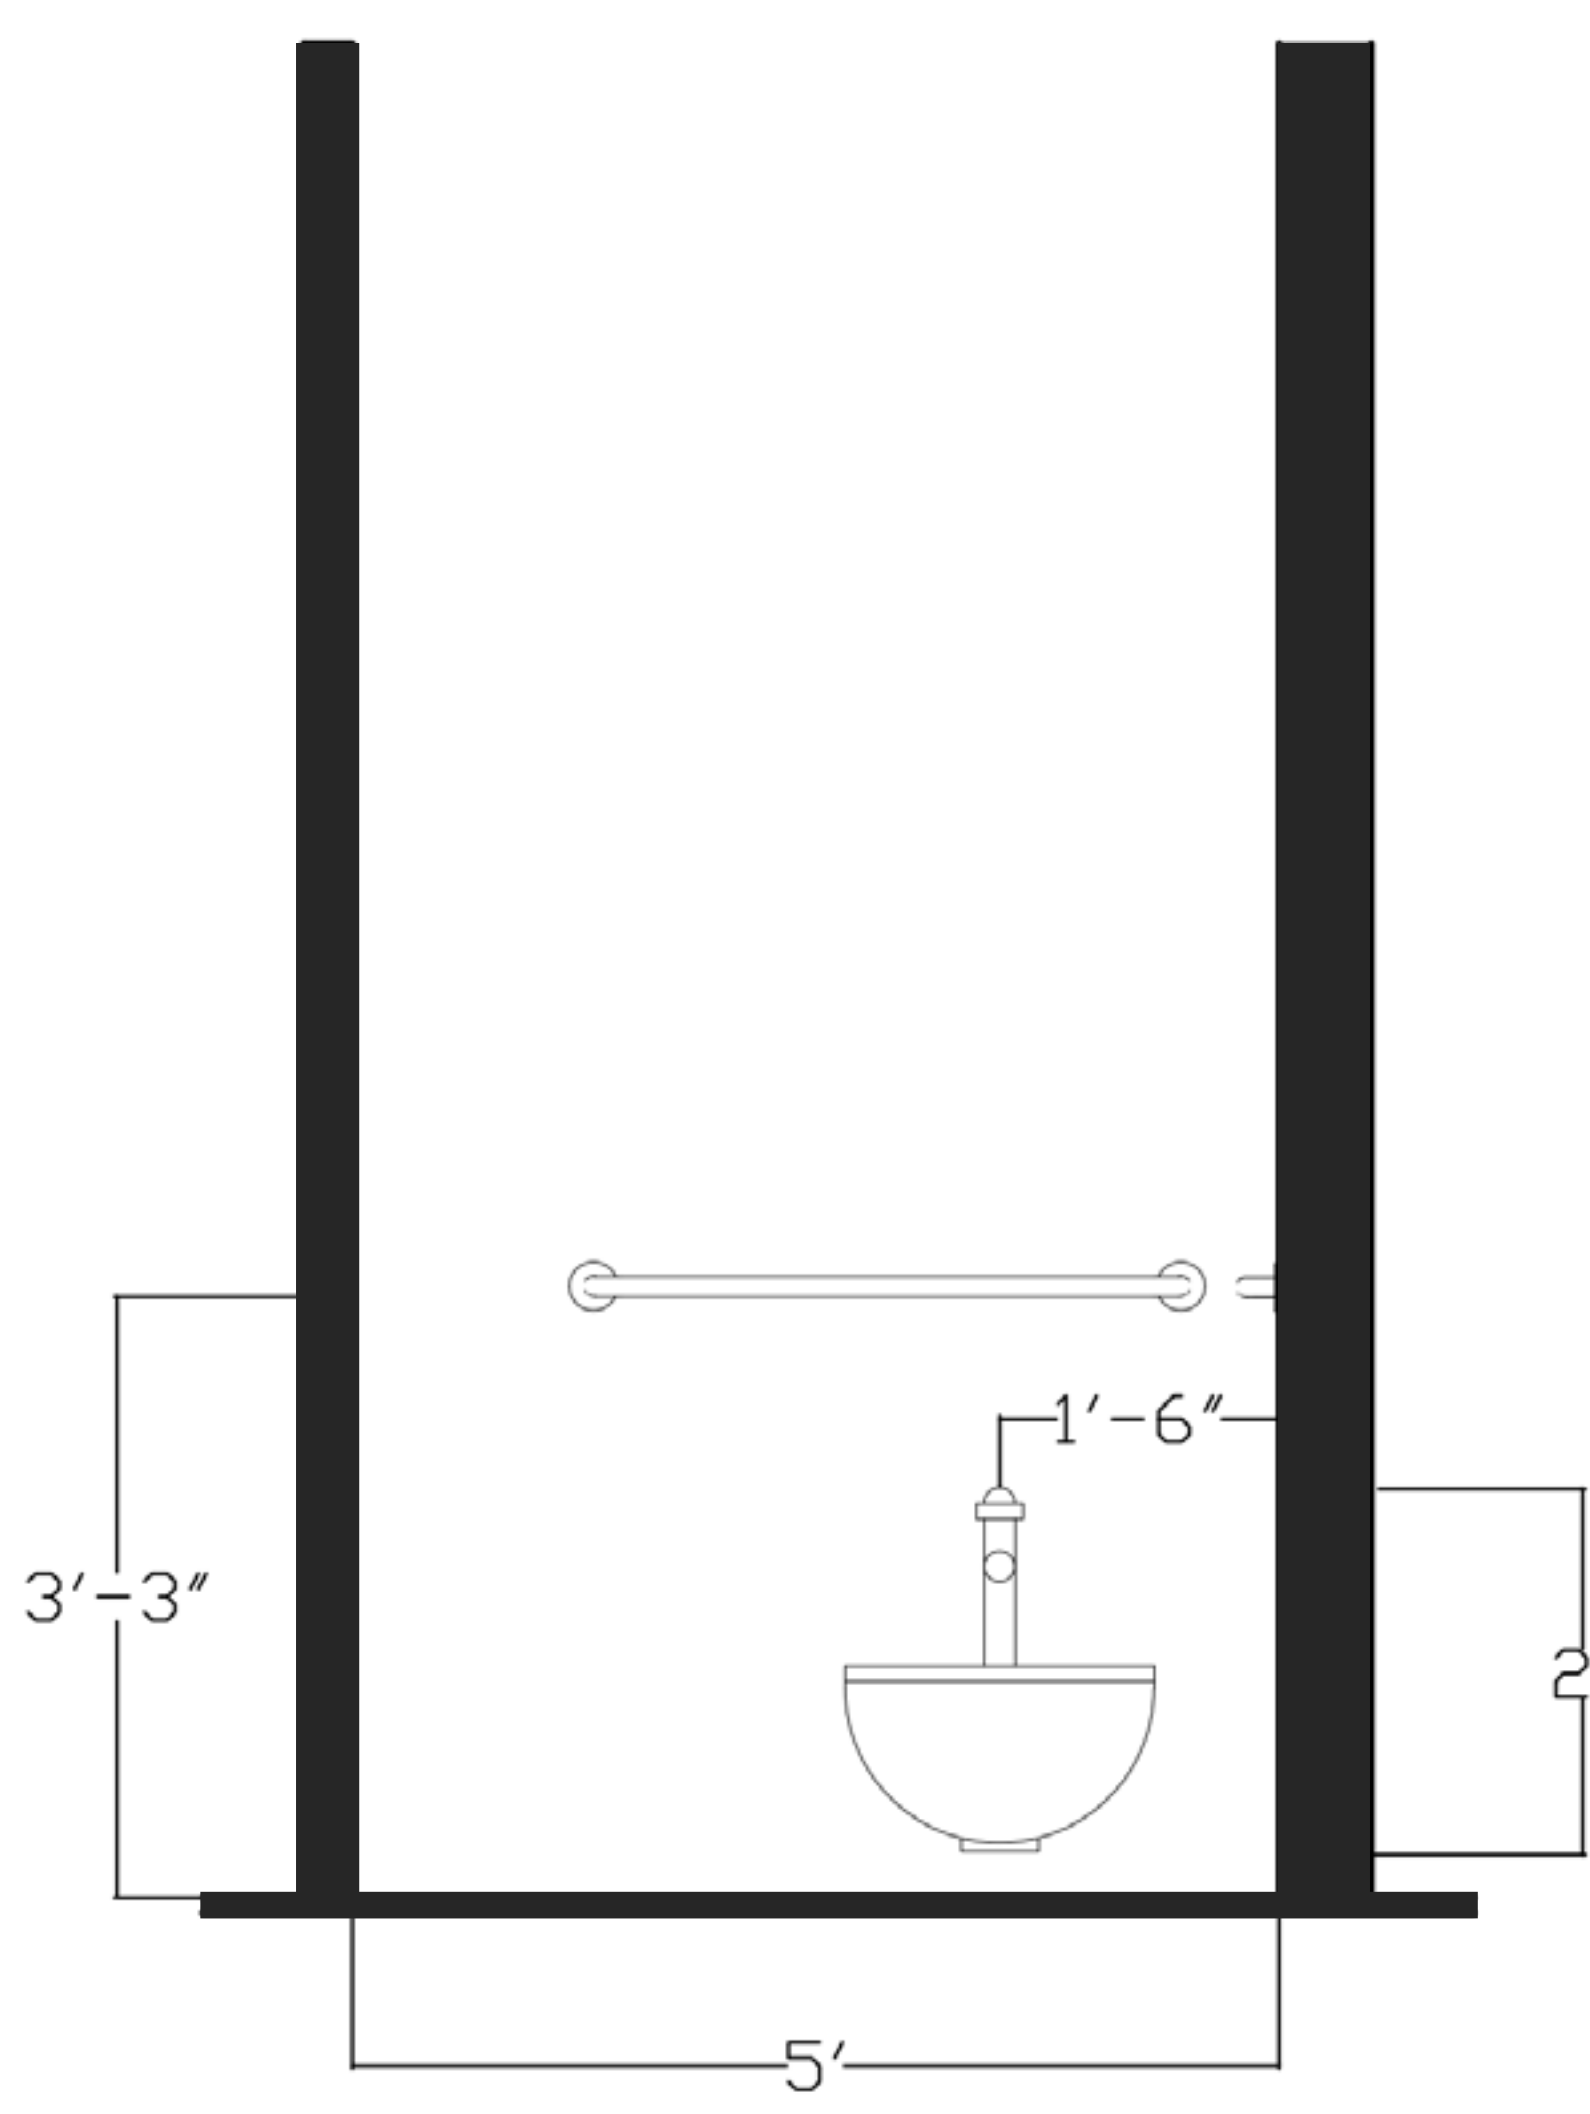

Space Planning

Reception Area								
Restroom	●							
Bath Area	●			●	●	●	○	○
Wash Room	●	○		●	○	○	○	○
Tea Bar	○		●					
Massage Room	●	●						

Floor Plan

Cross section

ADA Bathroom Elevations

ADA Vanity

Product Name:	Designer White Corian
Color:	White
Manufacturer:	Corian
Dimensions:	24" D x 180" W x 6" H
Material:	Corian

Product Name:	Reclaimed Wood Stool
Color:	Black
Manufacturer:	viaoxl
Dimensions:	7.9" x 7.9" x 9.1" (W x D x H)
Material:	Reclaimed Wood