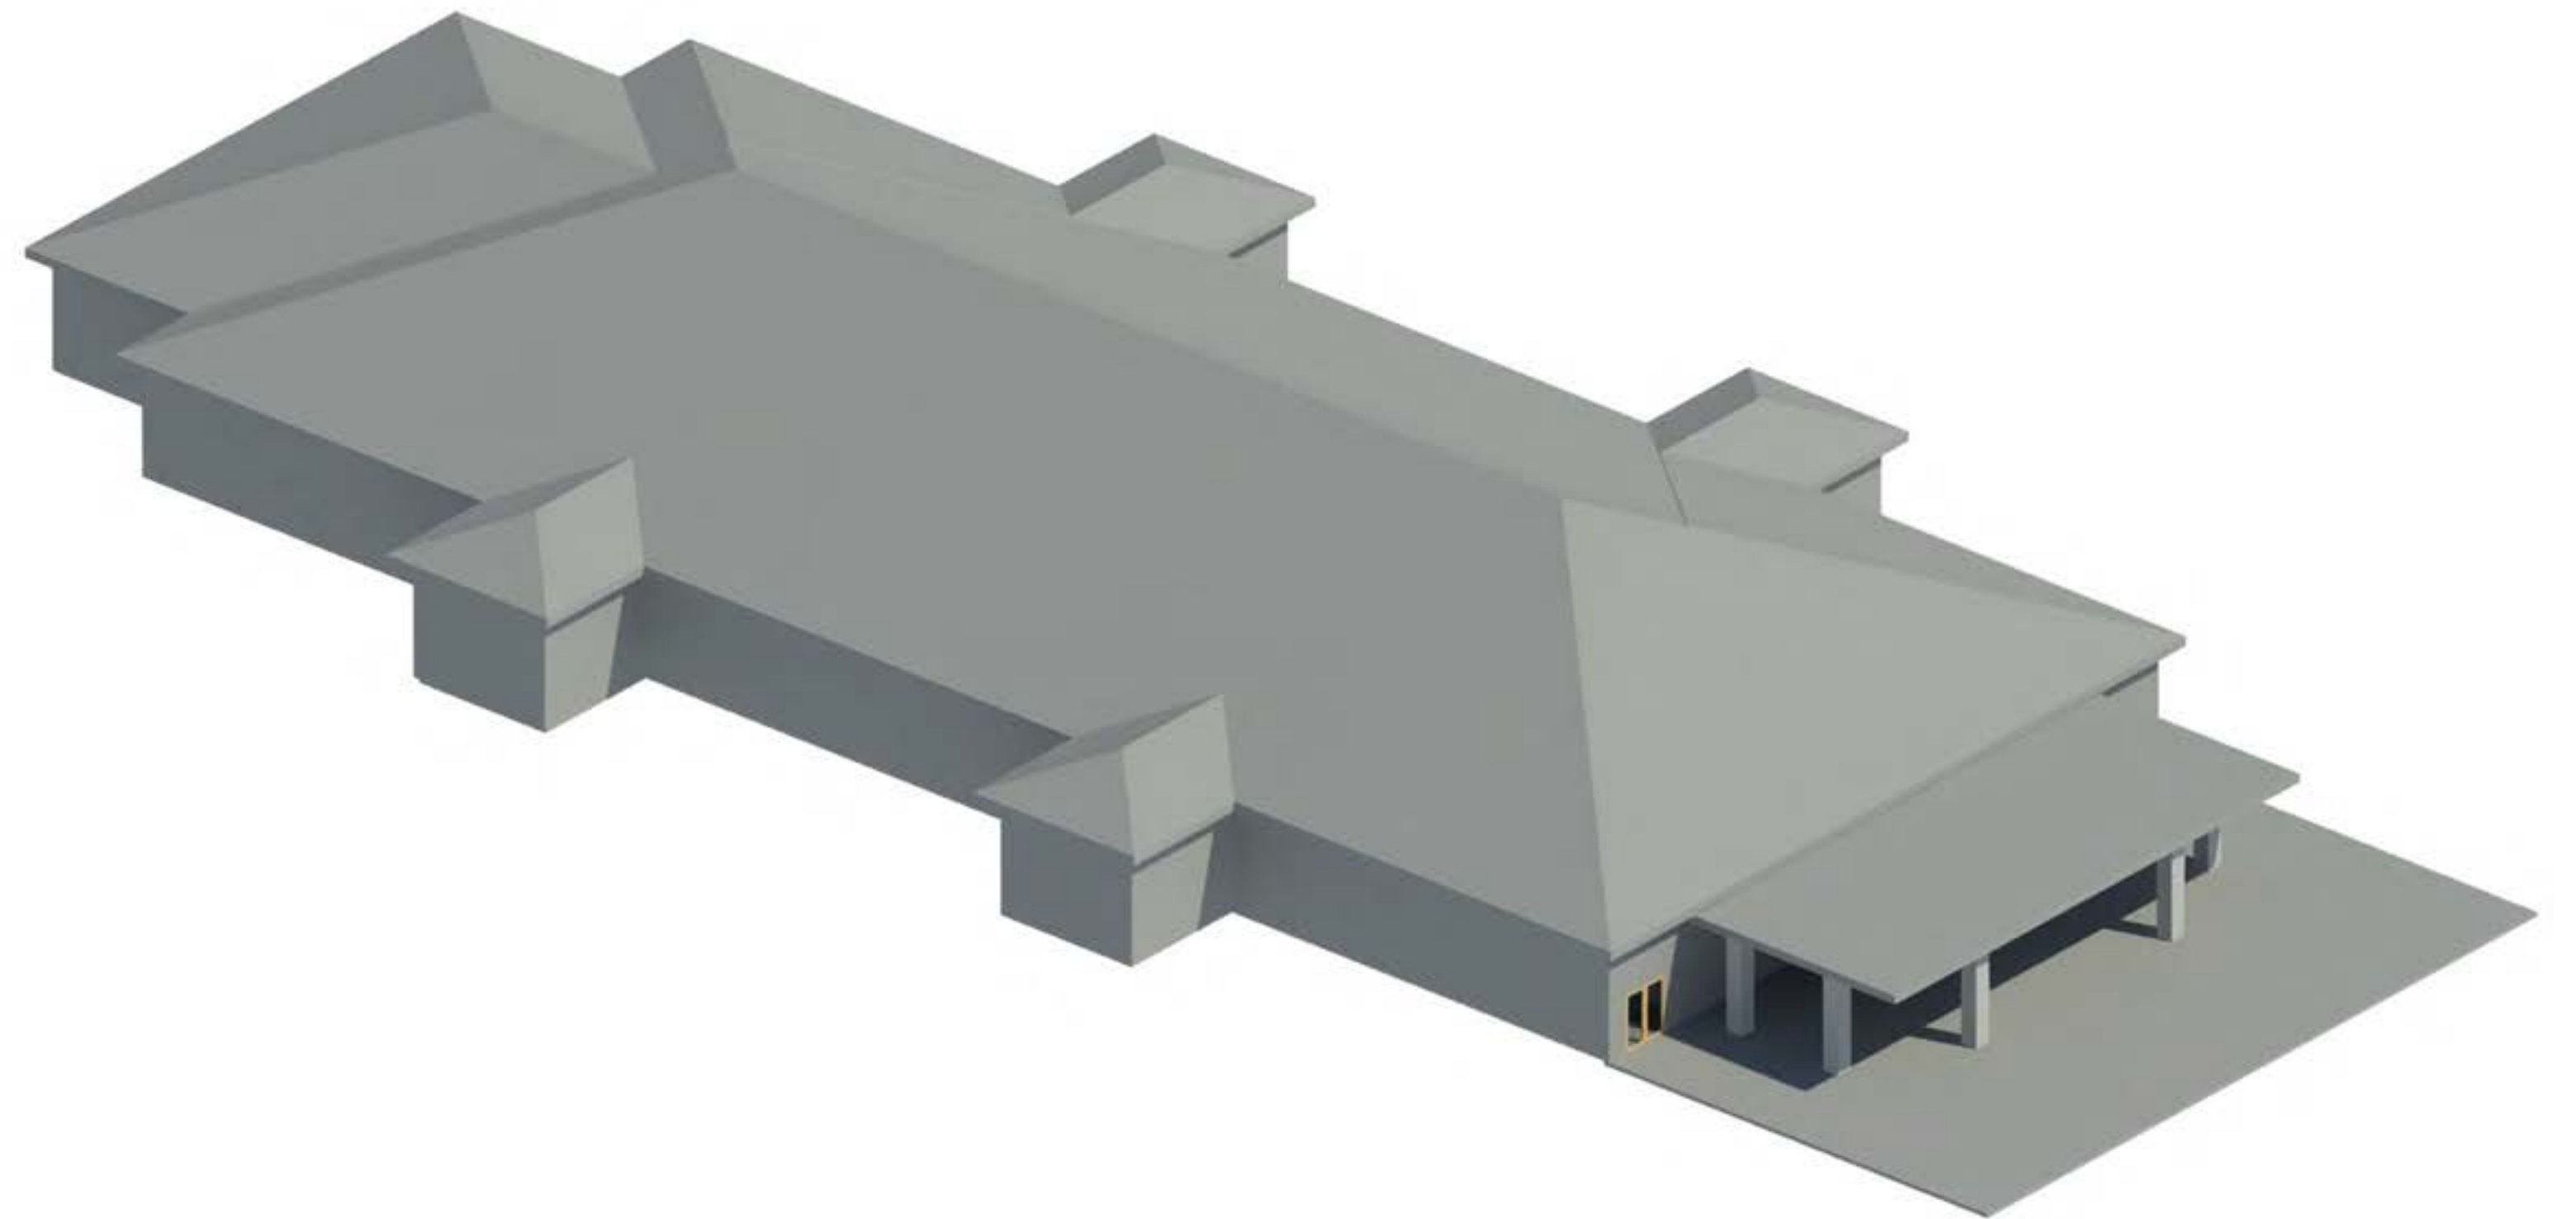

Cross section