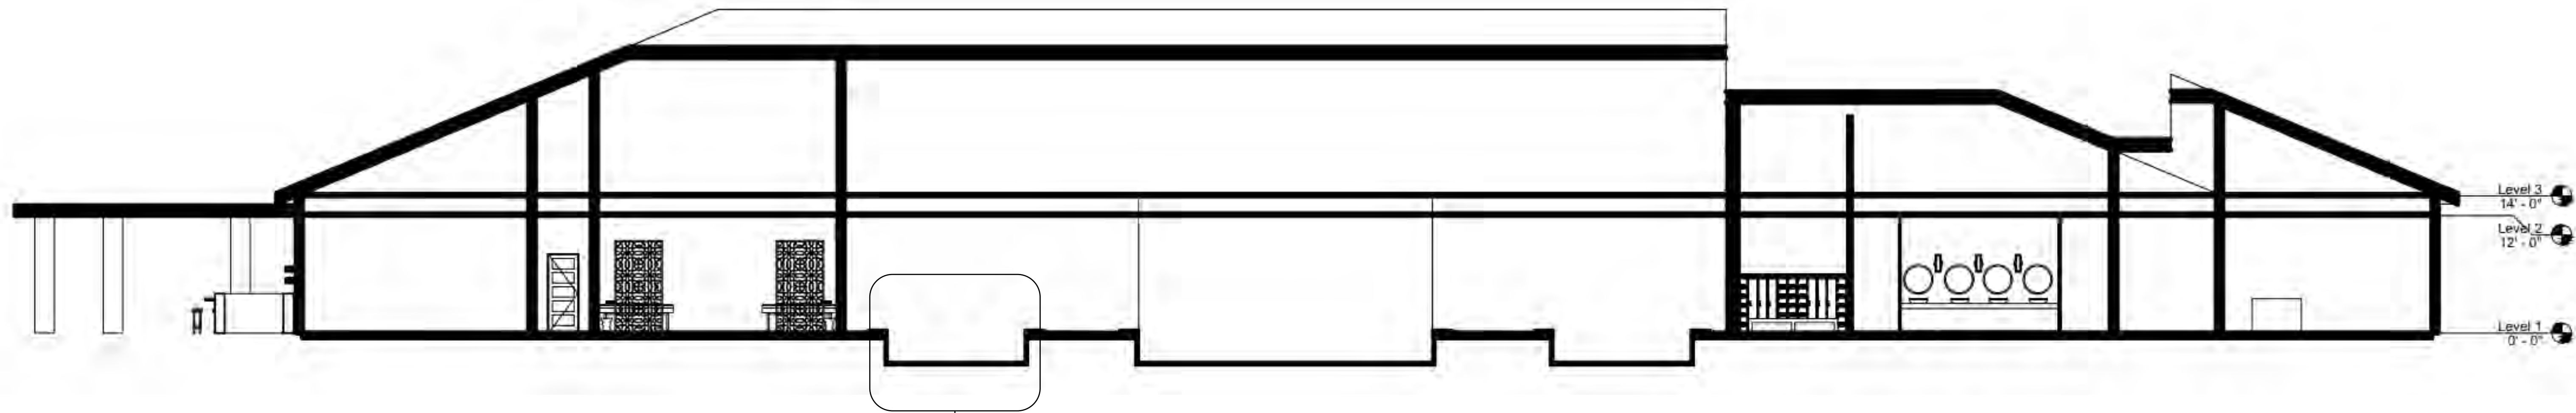

The design for the Japanese Bath House is based on a very symmetrical and modern design. To bring out the modernism of the space, thin wood slats are used as wall accents and there is very minimalistic decoration. The color scheme consists of blacks, whites and grays with metal and wood accents. The goal for the design is to follow the idea of relaxation with the symmetry and calming colors.

Space Planning

Reception Area								
Restroom	●							
Bath Area	●			●	●	●	○	○
Wash Room	●	○		●	○	○	○	○
Tea Bar	○		●					
Massage Room	●	●						

Floor Plan

Cross section

ADA Bathroom Elevations

ADA Vanity

Product Name:	Designer White Corian
Color:	White
Manufacturer:	Corian
Dimensions:	24" D x 180" W x 6" H
Material:	Corian

Product Name:	Reclaimed Wood Stool
Color:	Black
Manufacturer:	viaoxl
Dimensions:	7.9" x 7.9" x 9.1" (W x D x H)
Material:	Reclaimed Wood