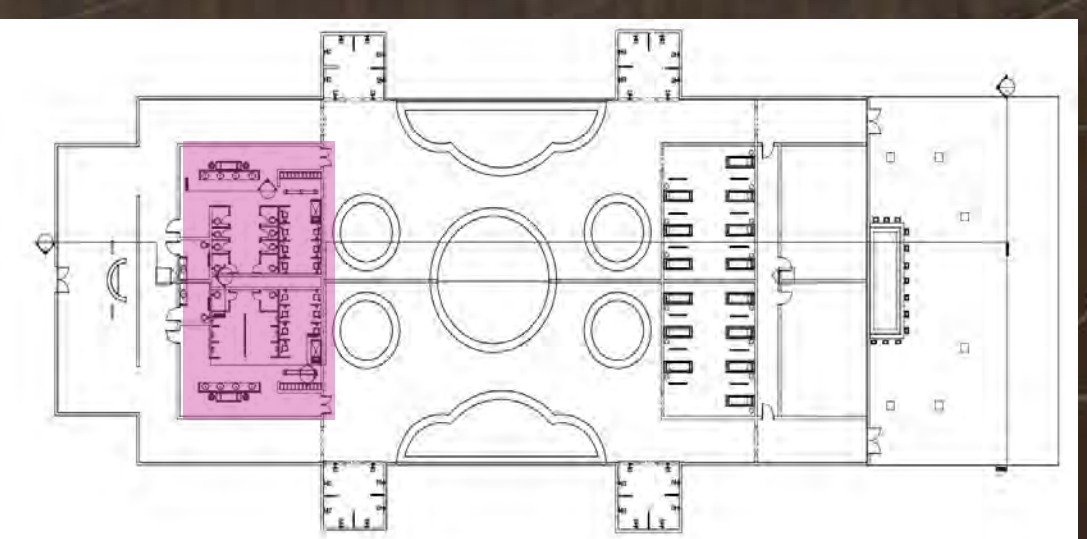

Sherwin Williams Tricorn Black

Wash Room

Recessed Down Light

Wall Sconce

Wall Mount Bathroom Faucet

Handheld Shower Head

Hub Accent Mirror

Reclaimed Wood Stool