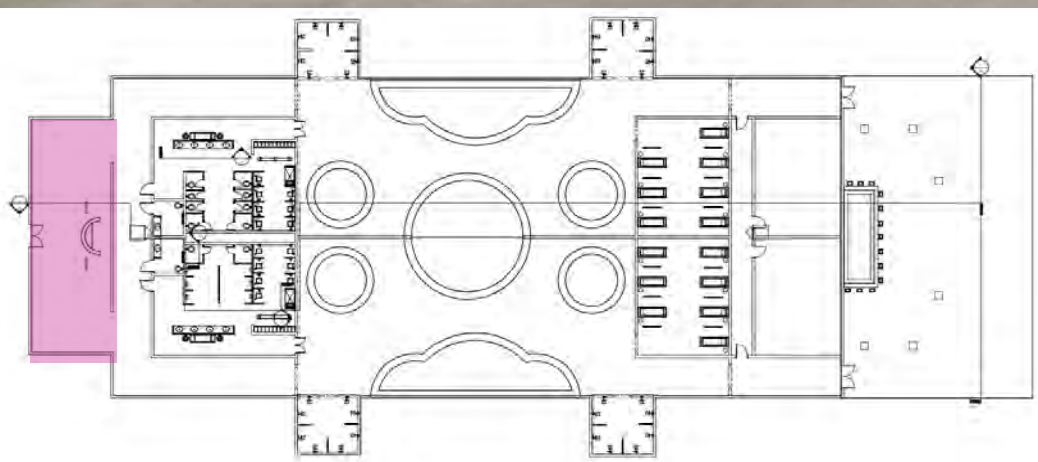

ADA Bathroom Stall

ADA Shower

Reflected Ceiling Plan

RCP LEGEND	
	LIGHT FIXTURE
	RECESSED LIGHT FIXTURE
	SPRINKLER SYSTEM
	GFCI OUTLET
	WALL MOUNTED LIGHT FIXTURE
	HVAC RETURN
	HVAC SUPPLY

Reception Area

Round 5-Light Pendant