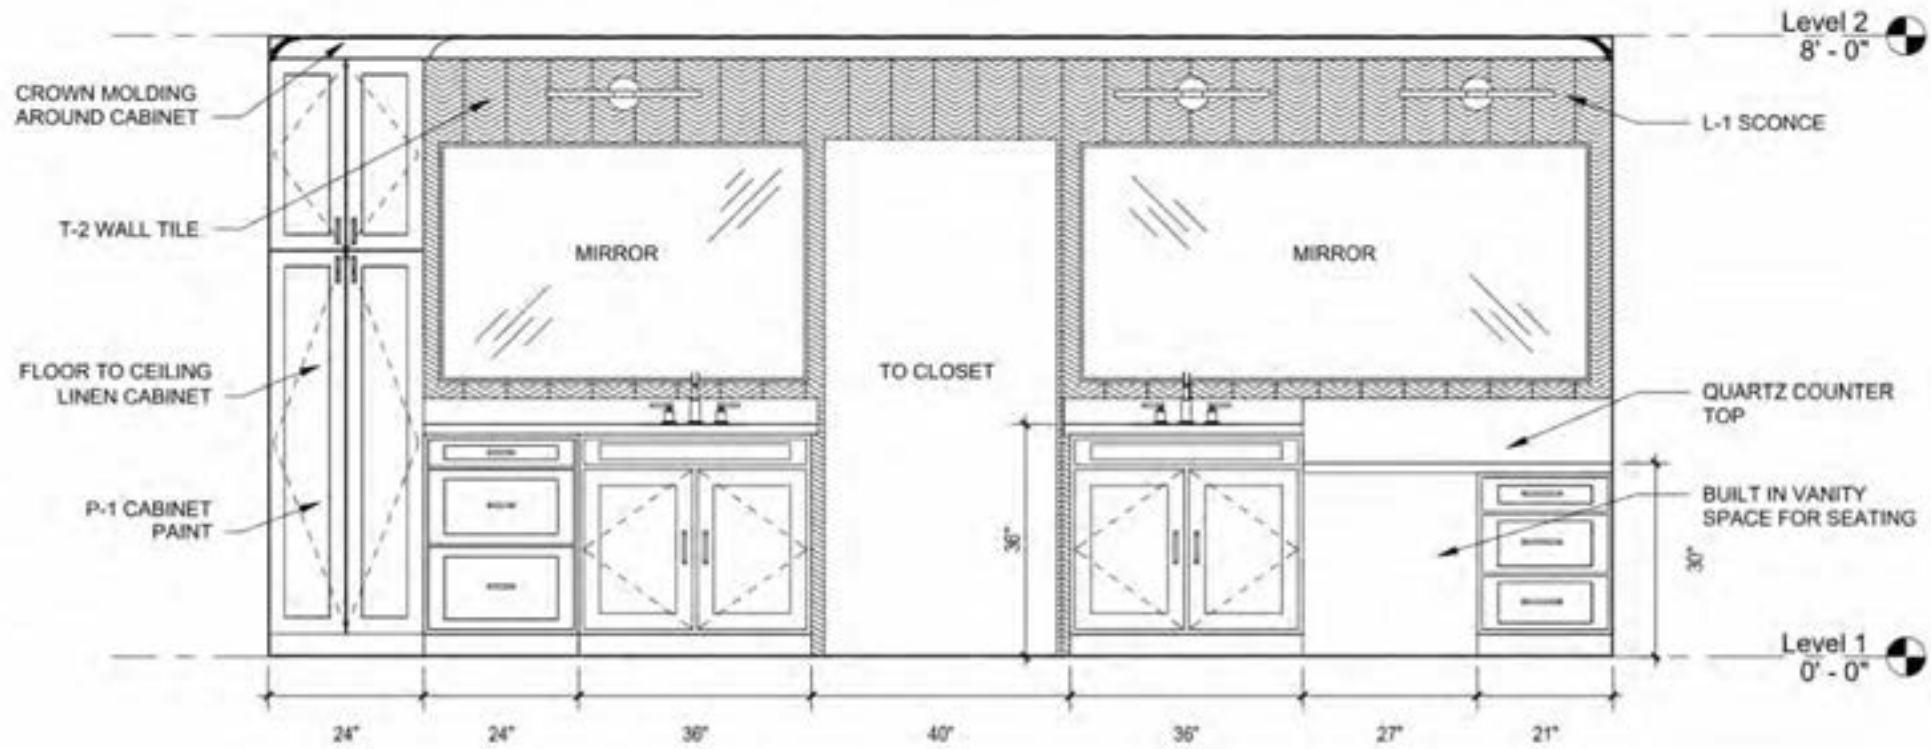

Elevation - Facing Vanity

1/2" = 1'-0"