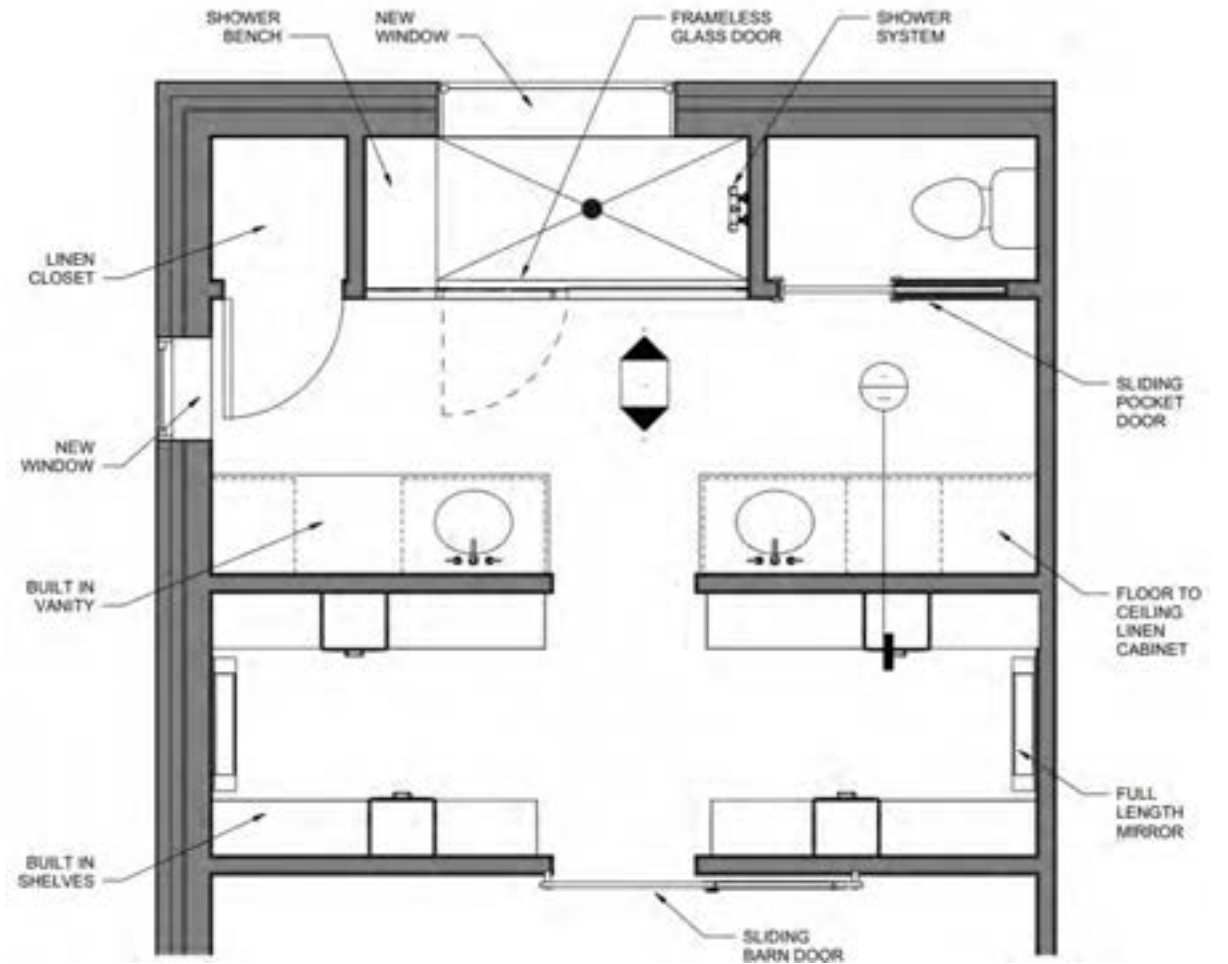

Concept Statement

Concept Statement

The vision for this master bathroom renovation is to create a more modern, open, and functional space for the Darwin's. The current area has a large soaking tub that takes up most of the space, but the homeowners do not find the tub necessary for their needs. The new design will include a linen closet for storage, a built-in vanity for a place to get ready, two full-length mirrors, extra closet shelves, a toilet room, and a large shower. The feel will be contemporary and transitional complementing the rest of the home. Unique patterns, brass/gold finishes, and a light and airy feel will be incorporated to achieve this design. The goal is to have the Darwin's feel invited and relaxed when walking in the space. Overall, this renovation will help their daily activities and routines, satisfying their needs.

1/4" = 1'-0"

Detailed Floor Plan

Floor Plan - PROPOSED

1/4" = 1'-0"

Enlarged Floor Plan - PROPOSED

1/2" = 1'-0"

Reflective Ceiling Plan

L-1 Wall Sconce
Progress Lighting
Blanco LED 2 Light
32" Wide Bath Bar

L-1 WALL
SCONCE

DOWNLIGHT
RECESSED CAN

Reflective Ceiling Plan

1/4" = 1'-0"

Detail Elevations

Elevation - Facing Vanity

1/2" = 1'-0"

T-2 Wall Tile
 Vara Calacatta
 Polished Marble
 and Brass Mosaic
 Tile – Tile Bar