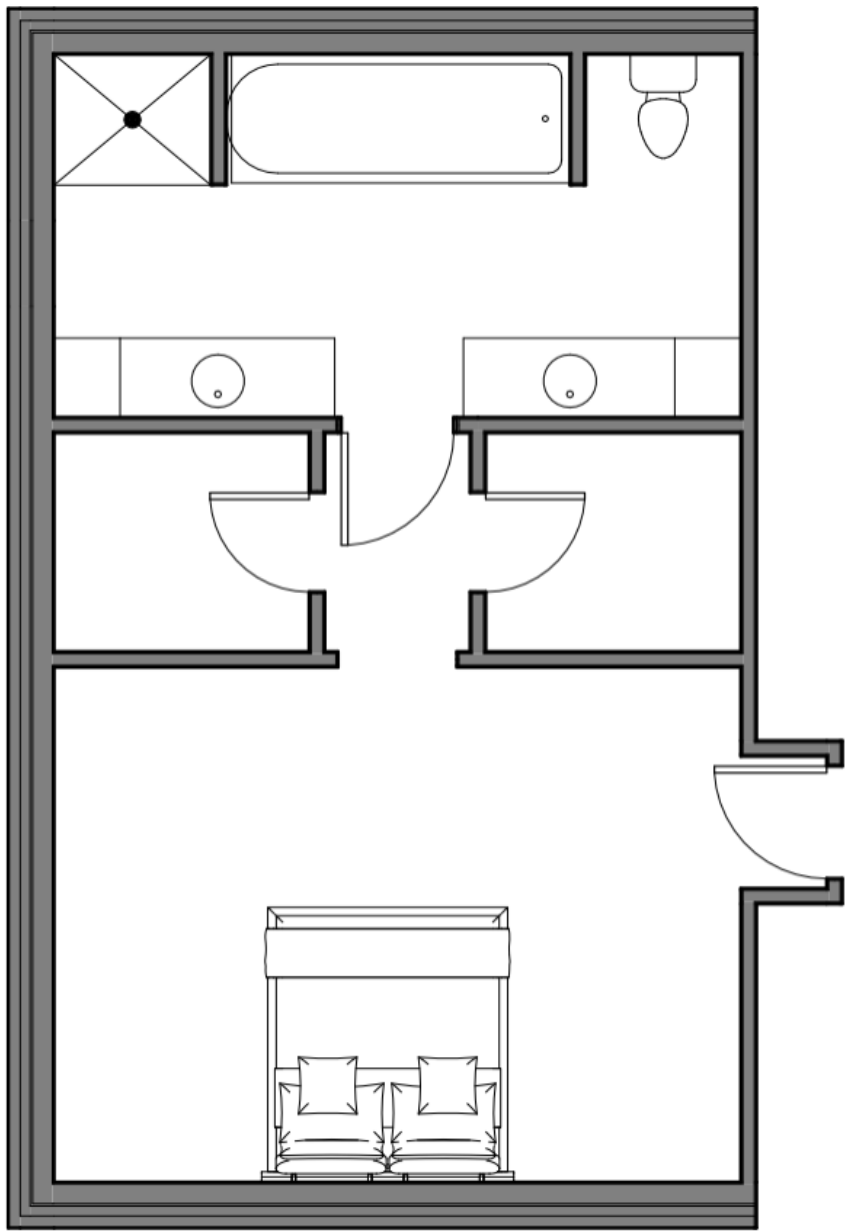

Concept Statement

Concept Statement

The vision for this master bathroom renovation is to create a more modern, open, and functional space for the Darwin's. The current area has a large soaking tub that takes up most of the space, but the homeowners do not find the tub necessary for their needs. The new design will include a linen closet for storage, a built-in vanity for a place to get ready, two full-length mirrors, extra closet shelves, a toilet room, and a large shower. The feel will be contemporary and transitional complementing the rest of the home. Unique patterns, brass/gold finishes, and a light and airy feel will be incorporated to achieve this design. The goal is to have the Darwin's feel invited and relaxed when walking in the space. Overall, this renovation will help their daily activities and routines, satisfying their needs.

Reference Board

Bubble Diagram

Blocking Diagram

Existing Floor Plan

Existing Floor Plan

1/4" = 1'-0"

PHASE KEY -
 DEMO
 [Thick Grey Line] EXISTING CONSTRUCTION
 [Dashed Line] TO BE DEMOLISHED

Existing Floor Plan - DEMO

1/4" = 1'-0"

Detailed Floor Plan

Floor Plan - PROPOSED

1/4" = 1'-0"

Enlarged Floor Plan - PROPOSED

1/2" = 1'-0"

Reflective Ceiling Plan

L-1 Wall Sconce
Progress Lighting
Blanco LED 2 Light
32" Wide Bath Bar