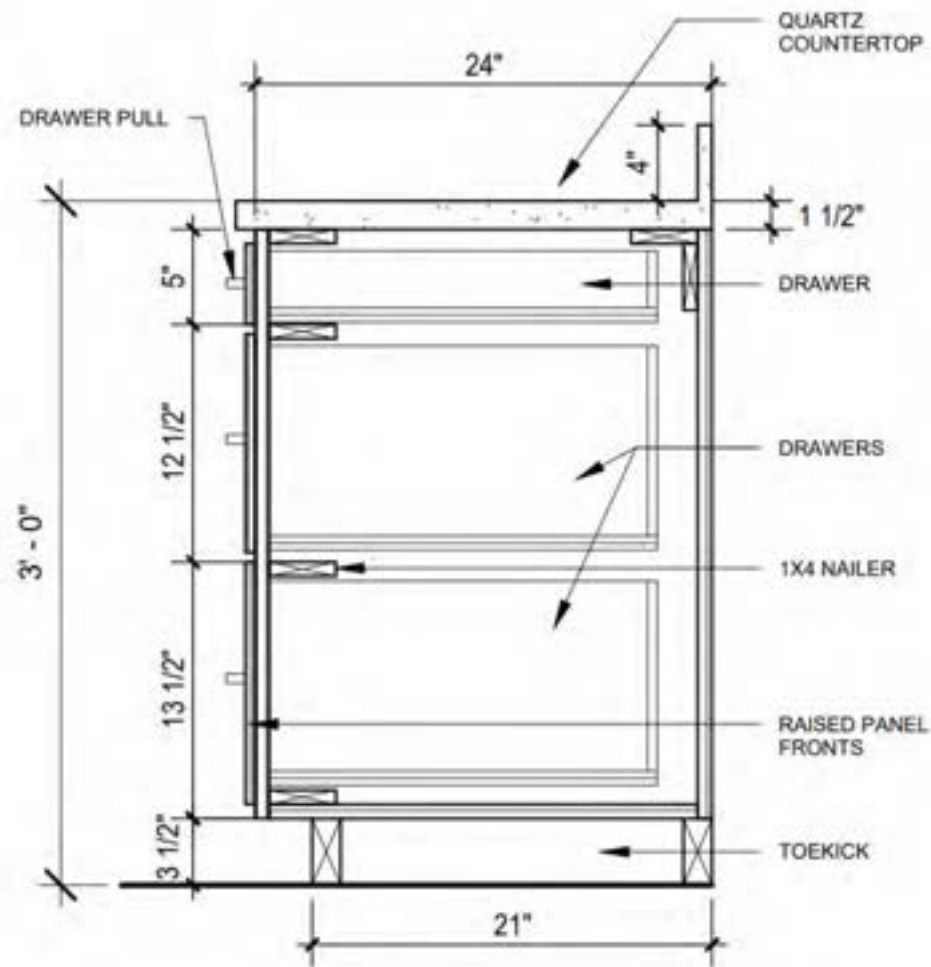

Cabinet Section

1" = 1'-0"