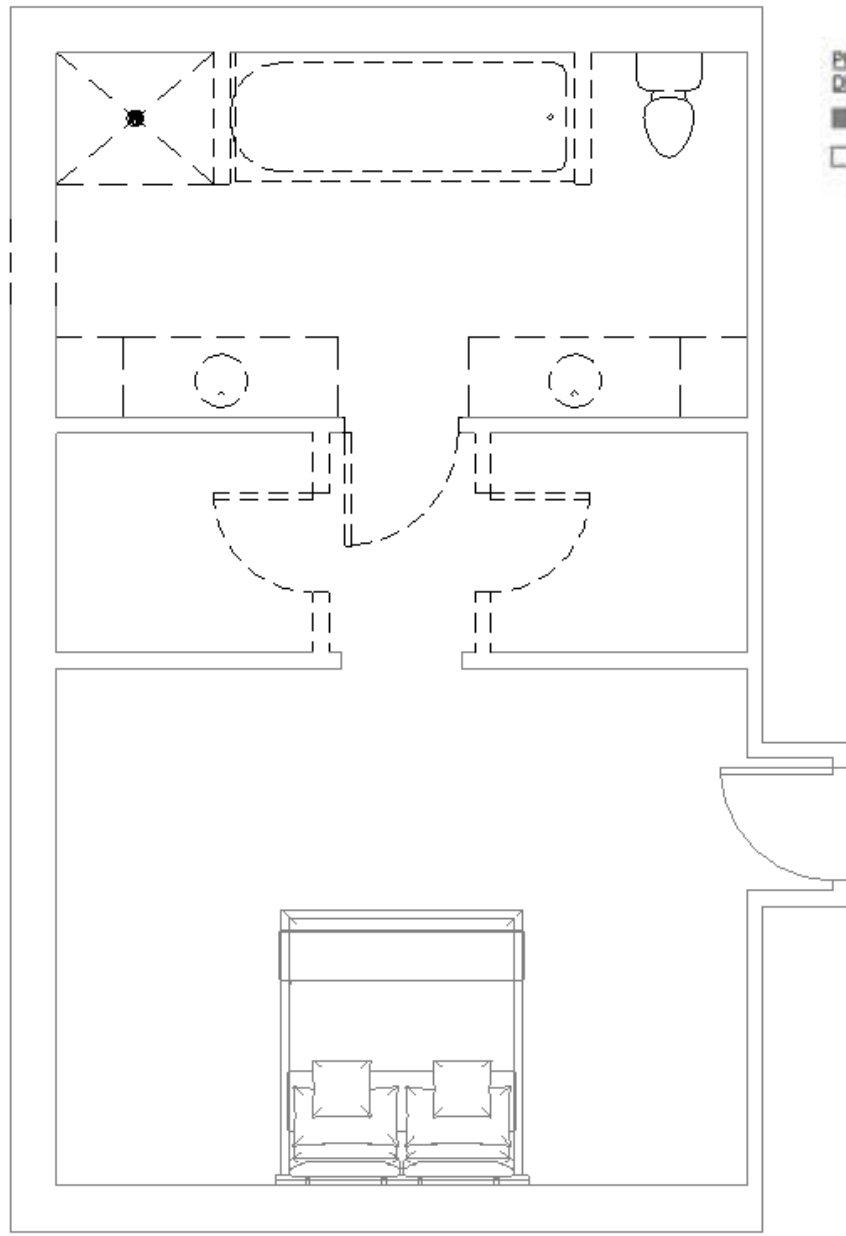

Concept Statement

Concept Statement

The vision for this master bathroom renovation is to create a more modern, open, and functional space for the Darwin's. The current area has a large soaking tub that takes up most of the space, but the homeowners do not find the tub necessary for their needs. The new design will include a linen closet for storage, a built-in vanity for a place to get ready, two full-length mirrors, extra closet shelves, a toilet room, and a large shower. The feel will be contemporary and transitional complementing the rest of the home. Unique patterns, brass/gold finishes, and a light and airy feel will be incorporated to achieve this design. The goal is to have the Darwin's feel invited and relaxed when walking in the space. Overall, this renovation will help their daily activities and routines, satisfying their needs.

Reference Board

Bubble Diagram

Blocking Diagram

Existing Floor Plan

Existing Floor Plan

1/4" = 1'-0"

PHASE KEY -
 DEMO
 [Thick Grey Line] EXISTING CONSTRUCTION
 [Dashed Line] TO BE DEMOLISHED

Existing Floor Plan - DEMO

1/4" = 1'-0"

Detailed Floor Plan

Floor Plan - PROPOSED

1/4" = 1'-0"

Enlarged Floor Plan - PROPOSED

1/2" = 1'-0"

Reflective Ceiling Plan

L-1 Wall Sconce
Progress Lighting
Blanco LED 2 Light
32" Wide Bath Bar