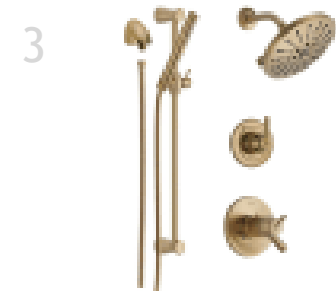

Drawer Pull
 Amerock Blackr
 ock 5 - 1/16 Inch

Cabinet Section

1" = 1'-0"

Perspective Renderings

Vanity Renderings

Shower Rendering

Closet Renderings

Specification

Plumbing

- **Sink**

1. Caxton® Oval 17" x 14" undermount bathroom sink with overflow - Kohler

- **Toilet**

2. Kohler Santa Rosa 1.28 GPF One-Piece Elongated Comfort Height Toilet with AquaPiston Technology - Includes Brevia Quiet-Close Grip-Tight Toilet Seat

Hardware & Faucet

1. Cabinet Pulls - Amerock BP55277 Blackrock Cabinet Hardware - 5-1/16 Inch - Delta Trinsic Widespread Bathroom Faucet with Metal Drain Assembly - Includes Lifetime Warranty

2. Faucet - Delta Trinsic Widespread Bathroom Faucet with Metal Drain Assembly - Includes Lifetime Warranty - Champagne Bronze