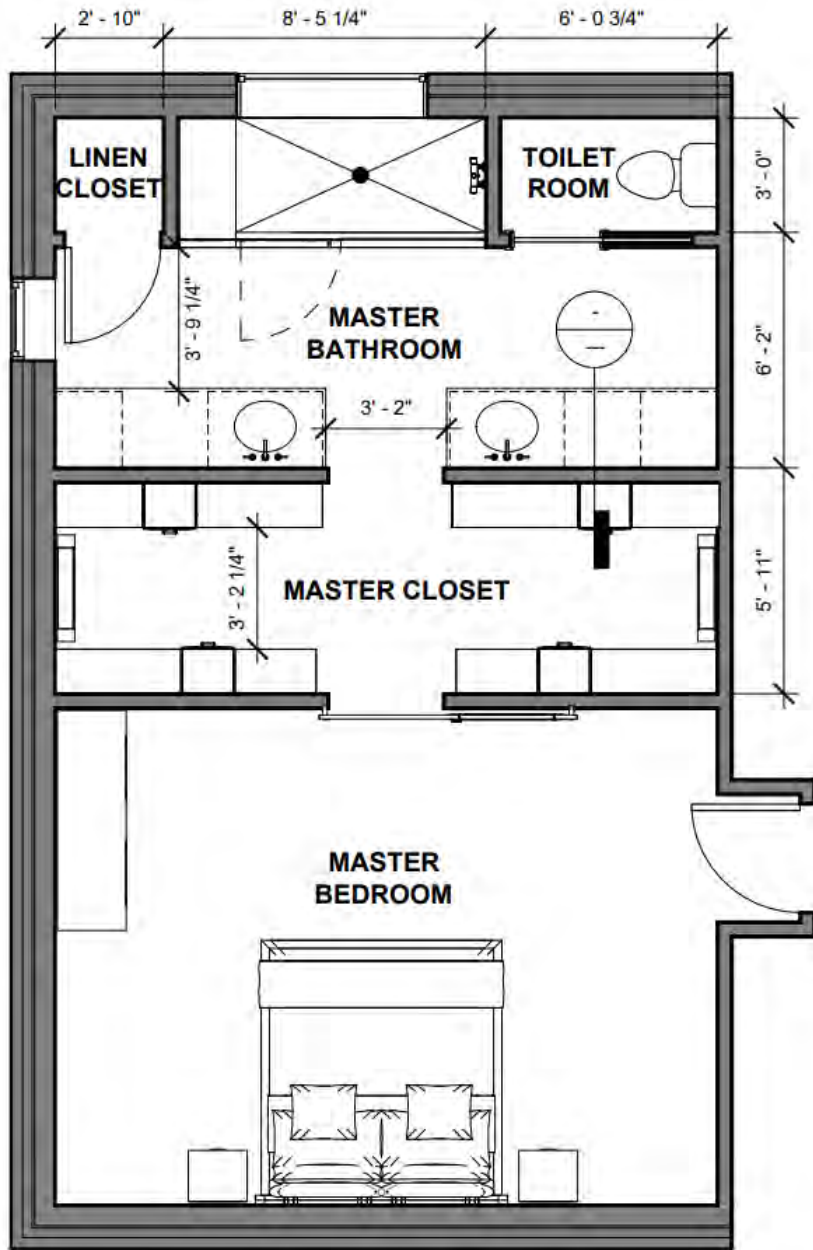

Concept Statement

Concept Statement

The vision for this master bathroom renovation is to create a more modern, open, and functional space for the Darwin's. The current area has a large soaking tub that takes up most of the space, but the homeowners do not find the tub necessary for their needs. The new design will include a linen closet for storage, a built-in vanity for a place to get ready, two full-length mirrors, extra closet shelves, a toilet room, and a large shower. The feel will be contemporary and transitional complementing the rest of the home. Unique patterns, brass/gold finishes, and a light and airy feel will be incorporated to achieve this design. The goal is to have the Darwin's feel invited and relaxed when walking in the space. Overall, this renovation will help their daily activities and routines, satisfying their needs.

Reference Board

Bubble Diagram

Blocking Diagram

Existing Floor Plan

Existing Floor Plan

1/4" = 1'-0"

PHASE KEY -
 DEMO
 [Thick Grey Line] EXISTING CONSTRUCTION
 [Dashed Line] TO BE DEMOLISHED

Existing Floor Plan - DEMO

1/4" = 1'-0"

Detailed Floor Plan

Floor Plan - PROPOSED

1/4" = 1'-0"

Enlarged Floor Plan - PROPOSED

1/2" = 1'-0"

Reflective Ceiling Plan

L-1 Wall Sconce
Progress Lighting
Blanco LED 2 Light
32" Wide Bath Bar