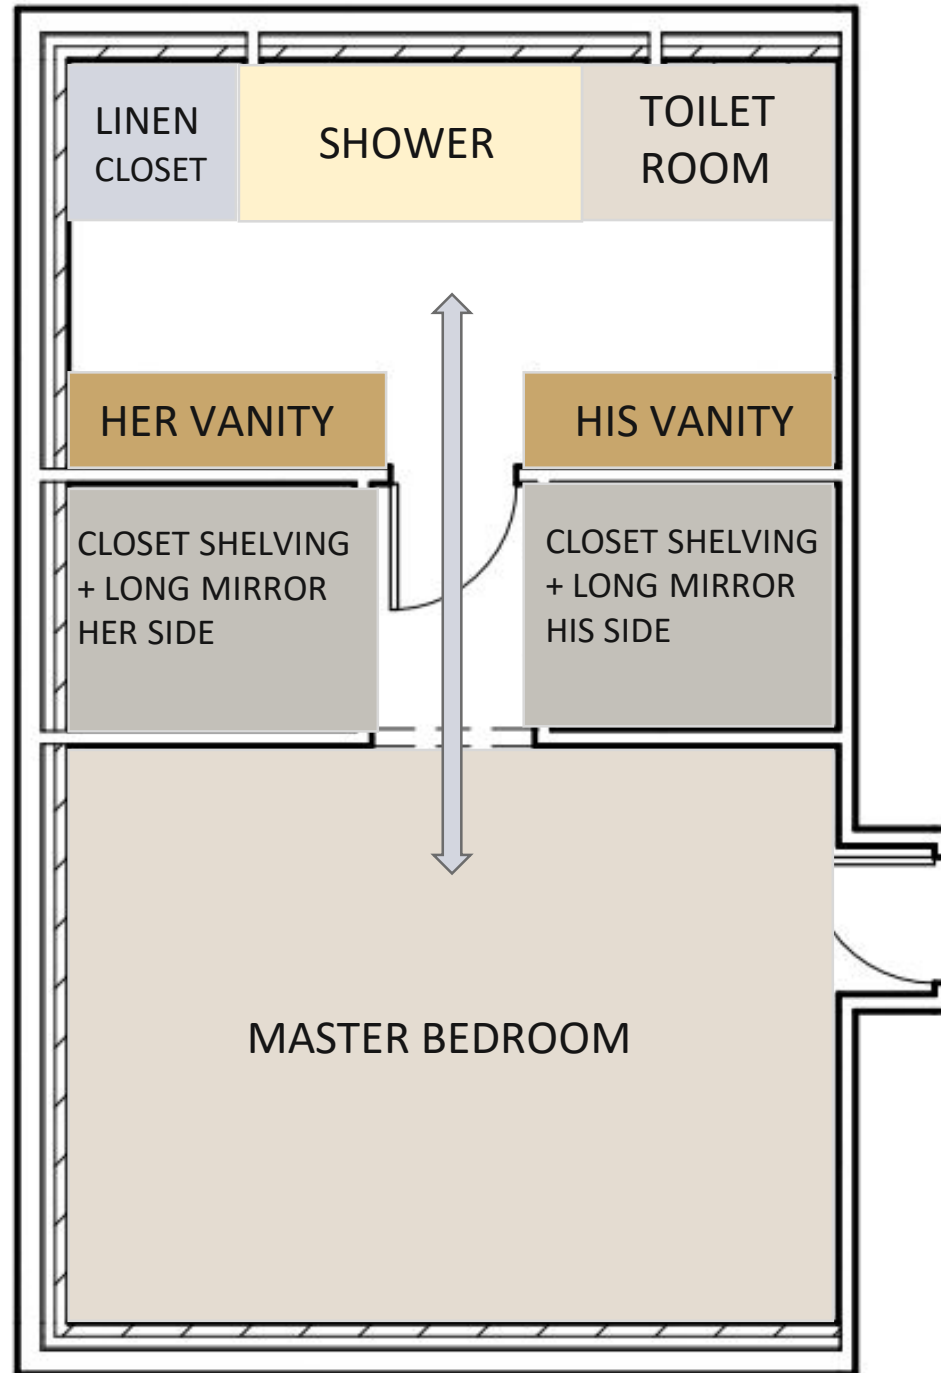

Concept Statement

Concept Statement

The vision for this master bathroom renovation is to create a more modern, open, and functional space for the Darwin's. The current area has a large soaking tub that takes up most of the space, but the homeowners do not find the tub necessary for their needs. The new design will include a linen closet for storage, a built-in vanity for a place to get ready, two full-length mirrors, extra closet shelves, a toilet room, and a large shower. The feel will be contemporary and transitional complementing the rest of the home. Unique patterns, brass/gold finishes, and a light and airy feel will be incorporated to achieve this design. The goal is to have the Darwin's feel invited and relaxed when walking in the space. Overall, this renovation will help their daily activities and routines, satisfying their needs.

Reference Board

Bubble Diagram

Blocking Diagram

Existing Floor Plan

Existing Floor Plan

1/4" = 1'-0"

PHASE KEY -
 DEMO
 [Thick Grey Line] EXISTING CONSTRUCTION
 [Dashed Line] TO BE DEMOLISHED

Existing Floor Plan - DEMO

1/4" = 1'-0"

Detailed Floor Plan

Floor Plan - PROPOSED

1/4" = 1'-0"

Enlarged Floor Plan - PROPOSED

1/2" = 1'-0"

Reflective Ceiling Plan

L-1 Wall Sconce
Progress Lighting
Blanco LED 2 Light
32" Wide Bath Bar