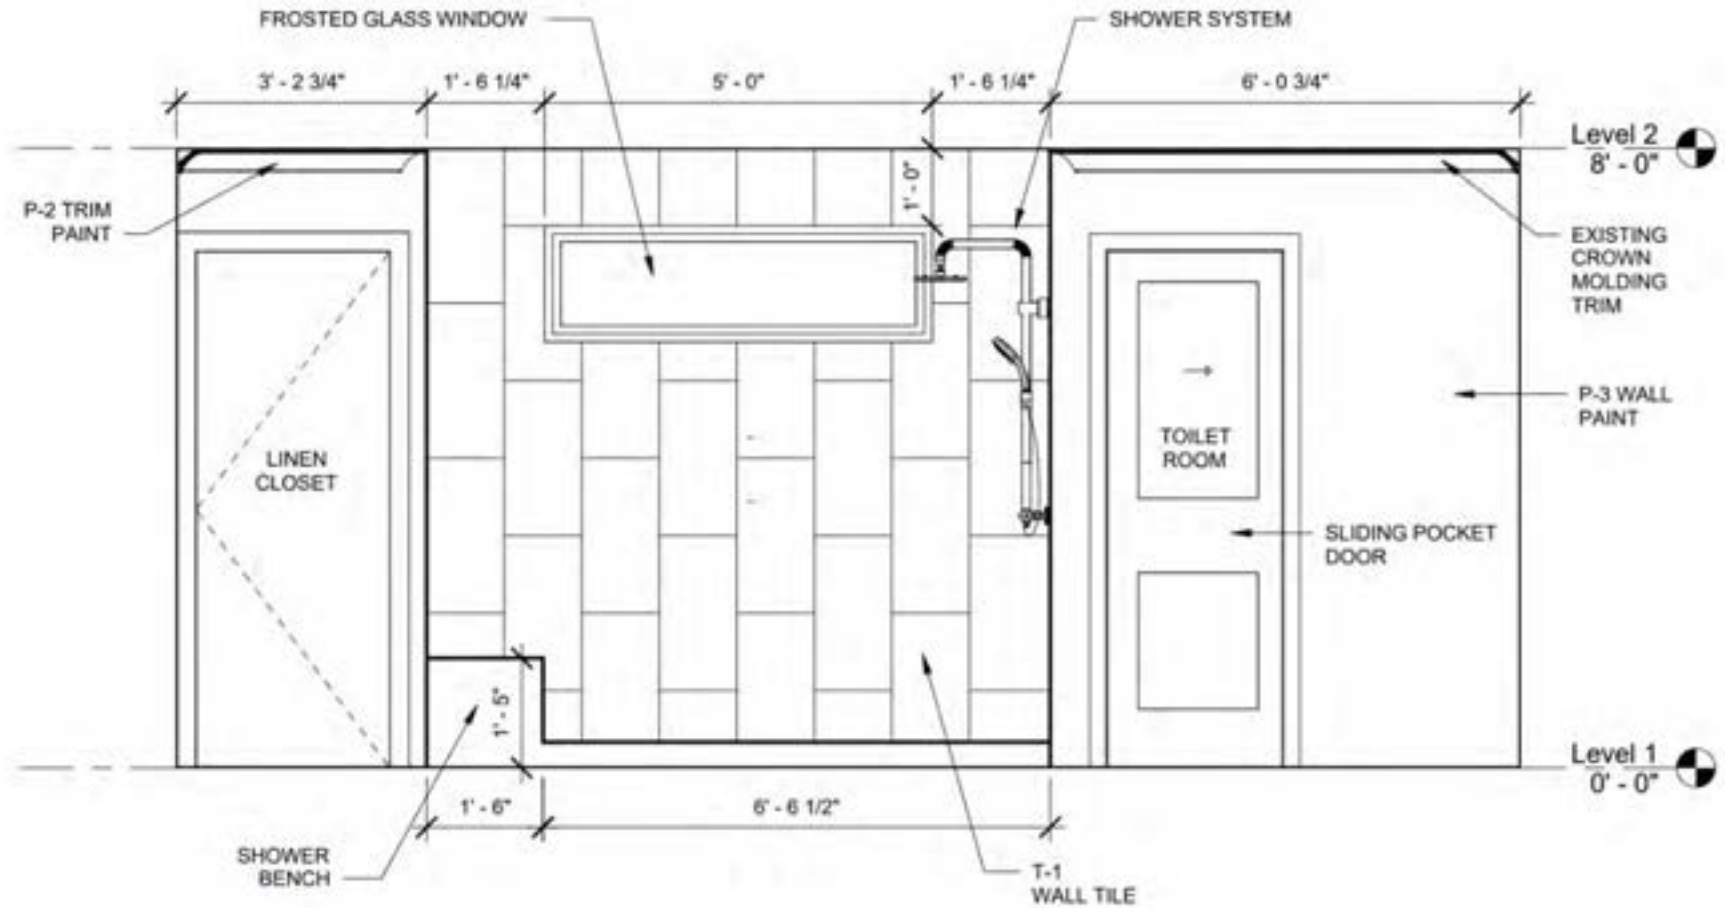

L-1 Wall Sconce
Progress Lighting
Blanco LED 2 Light
32" Wide Bath Bar

Elevation - Facing Vanity

1/2" = 1'-0"