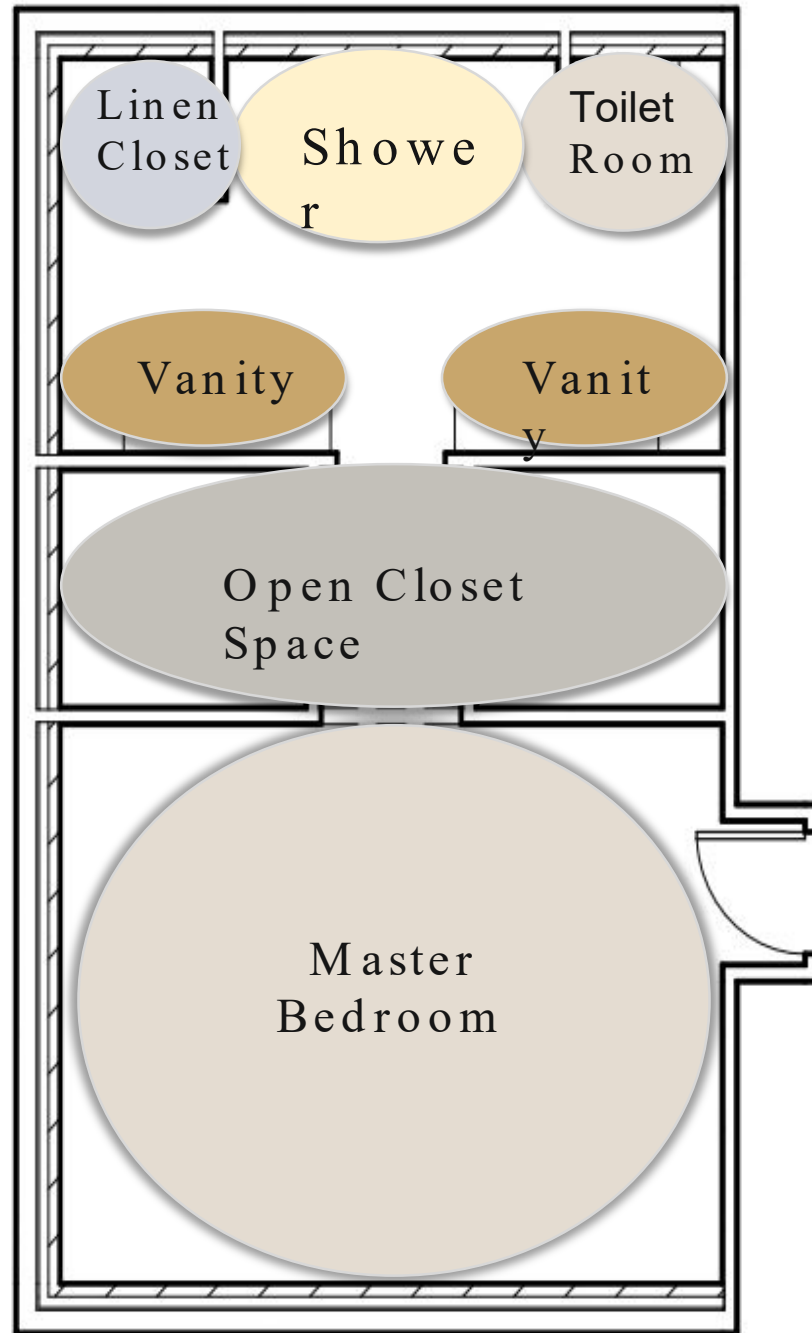

Concept Statement

Concept Statement

The vision for this master bathroom renovation is to create a more modern, open, and functional space for the Darwin's. The current area has a large soaking tub that takes up most of the space, but the homeowners do not find the tub necessary for their needs. The new design will include a linen closet for storage, a built-in vanity for a place to get ready, two full-length mirrors, extra closet shelves, a toilet room, and a large shower. The feel will be contemporary and transitional complementing the rest of the home. Unique patterns, brass/gold finishes, and a light and airy feel will be incorporated to achieve this design. The goal is to have the Darwin's feel invited and relaxed when walking in the space. Overall, this renovation will help their daily activities and routines, satisfying their needs.

Reference Board

Bubble Diagram

Blocking Diagram

Existing Floor Plan

Existing Floor Plan

1/4" = 1'-0"

PHASE KEY -
 DEMO
 [Thick Grey Line] EXISTING CONSTRUCTION
 [Dashed Line] TO BE DEMOLISHED

Existing Floor Plan - DEMO

1/4" = 1'-0"

Detailed Floor Plan

Floor Plan - PROPOSED

1/4" = 1'-0"

Enlarged Floor Plan - PROPOSED

1/2" = 1'-0"

Reflective Ceiling Plan

L-1 Wall Sconce
Progress Lighting
Blanco LED 2 Light
32" Wide Bath Bar