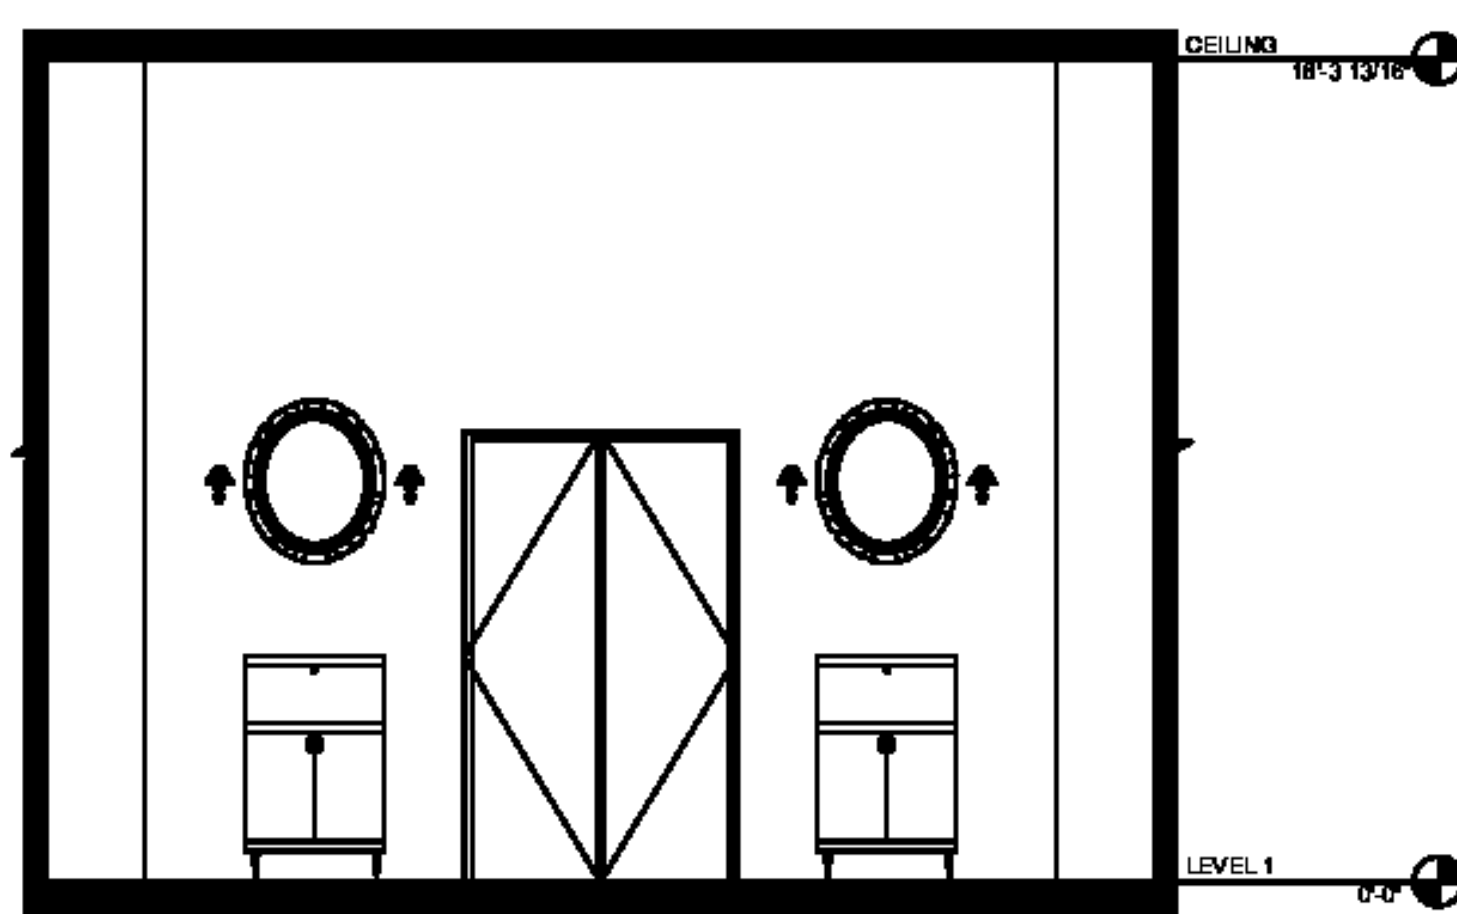

Manufacturer: ColoryTradicion  
Material: Ceramic  
Dimensions: 4" X4"

FLOORPLAN

1/8"=1'-0" 0 1 2 4 8

ELEVATION-SEATING

1/2"=1'0" 0 1 2 4 8

ELEVATION-RELAXATION

1/2"=1'0" 0 1 2 4 8

2 SECTION-COUNTER AREA

1/8"=1'-0" 0 1 2 4 8