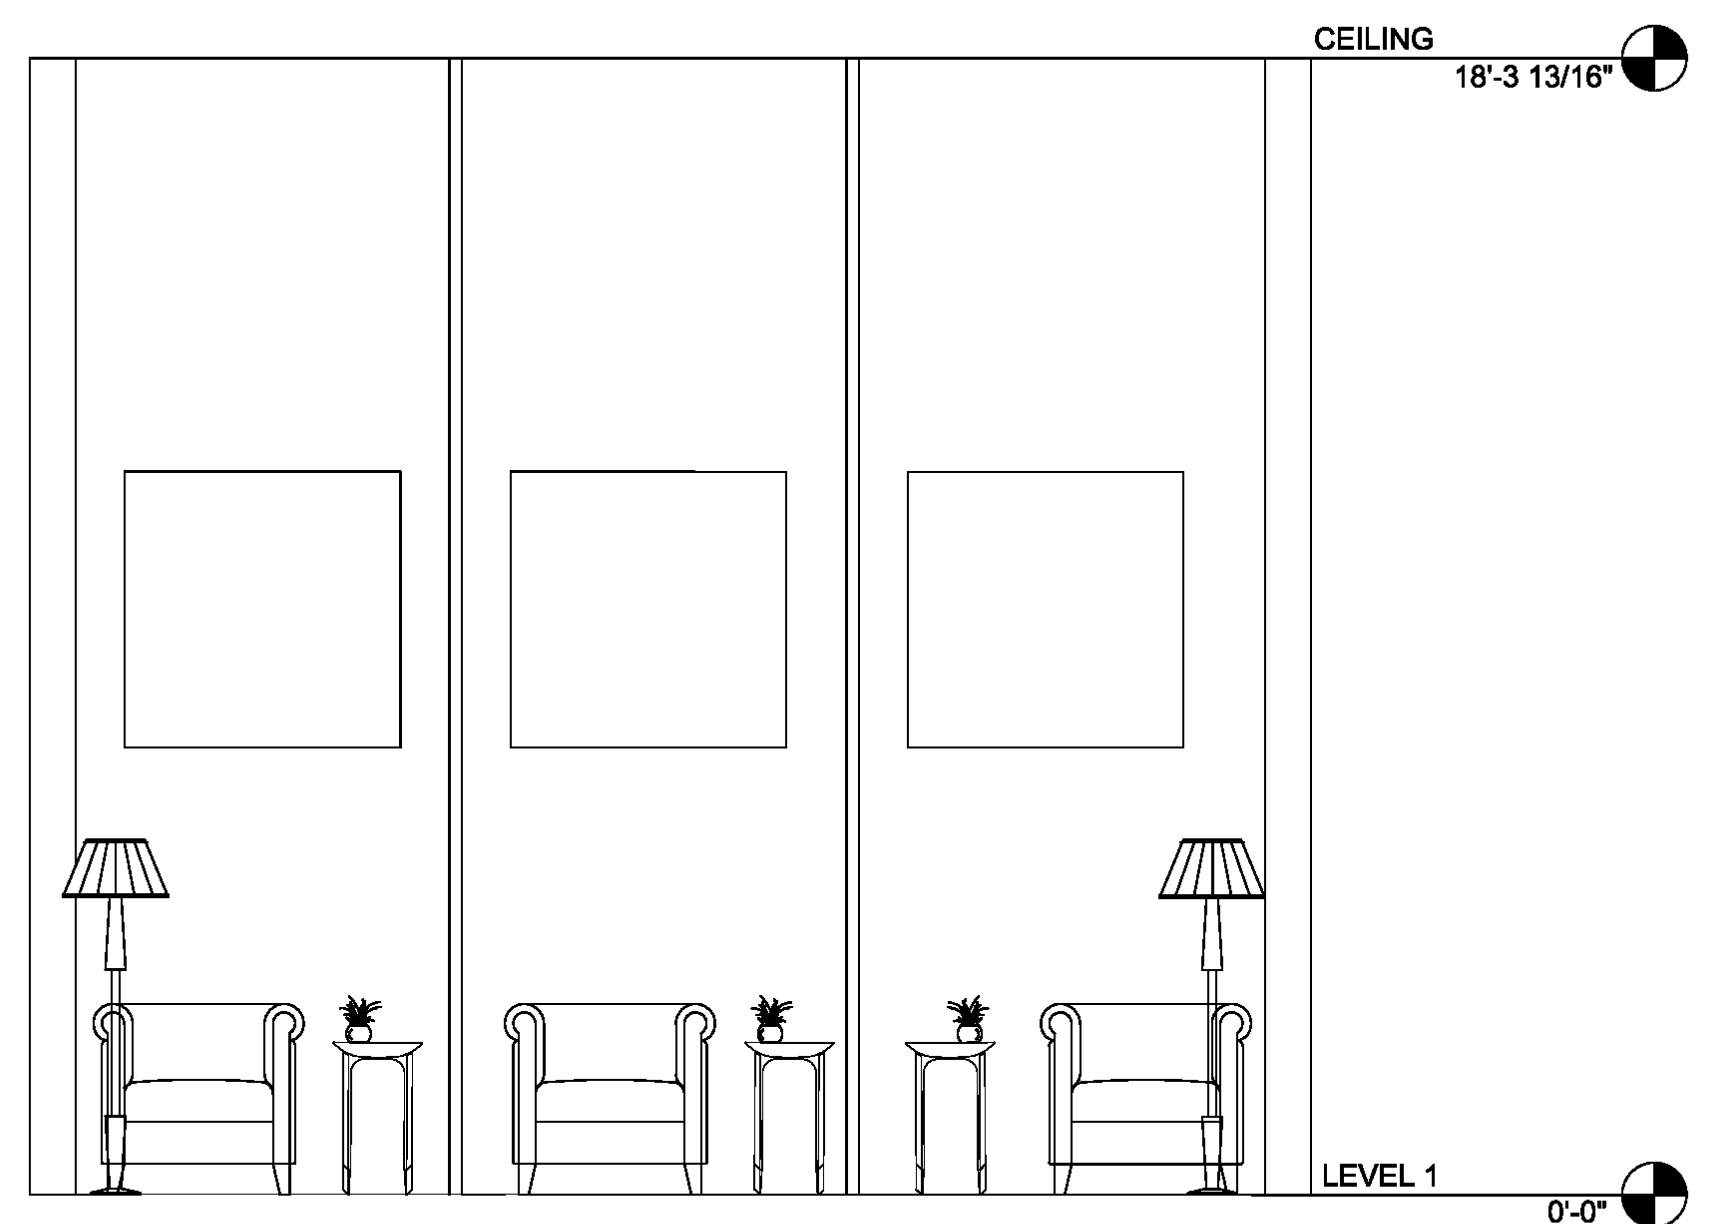

### ELEVATION RENDERINGS

Recliner Armchair for the relaxation room

Round table seating @ window

ELEVATION-SEATING

N.T.S 0 1 2 4 8

# El Cafecito, Fall 2022

Space Planning DES 283, Presentation Skills DES 289, CAD I  
DES 285

Instructed by: Prof. Meirav Goldhour, Bill Barrick & Adam Flynn  
| Jessie Arce

REFLECTED CEILING PLAN

1/4"=1'0" 0 1 2 4 8

FLOORPLAN

1/8"=1'-0" 0 1 2 4 8

ELEVATION-SEATING

1/2"=1'0" 0 1 2 4 8

ELEVATION-RELAXATION

1/2"=1'0" 0 1 2 4 8

2 SECTION-COUNTER AREA

1/8"=1'-0" 0 1 2 4 8