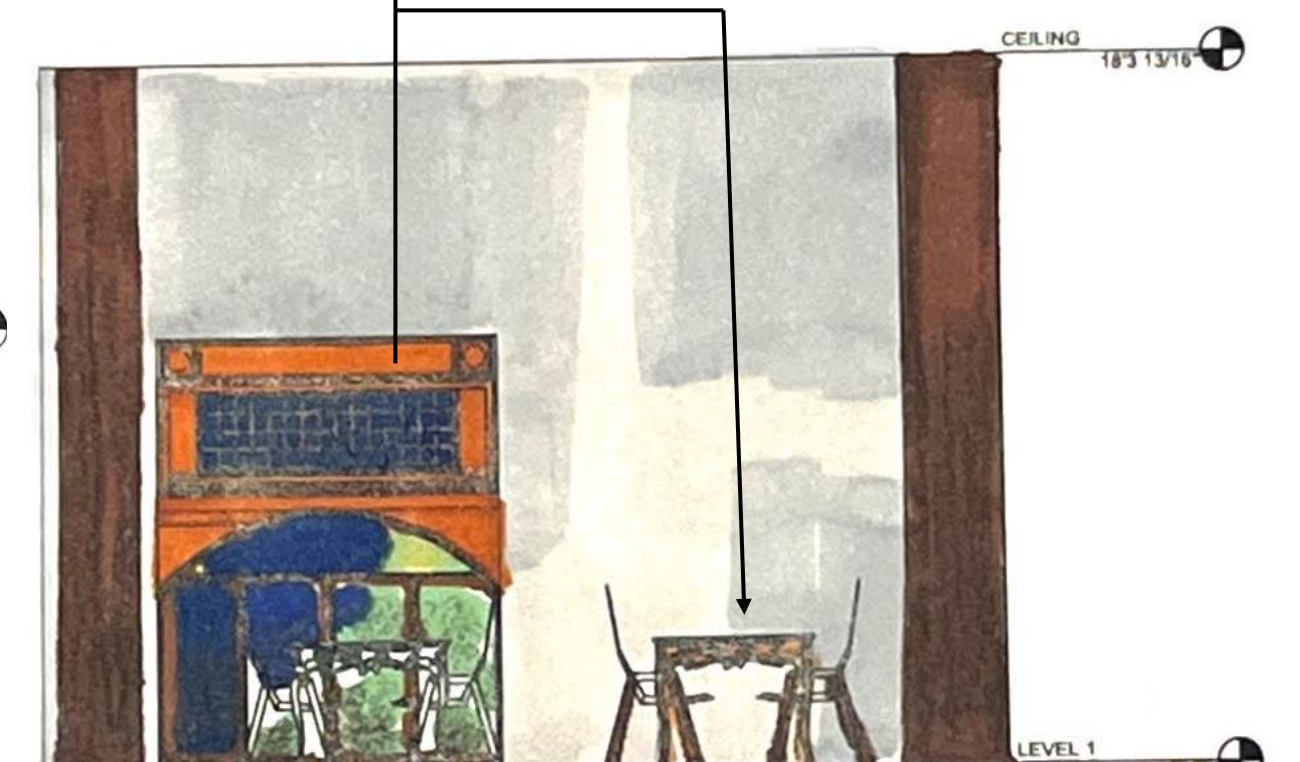

ELEVATION-SEATING

N.T.S 0 1 2 4 8