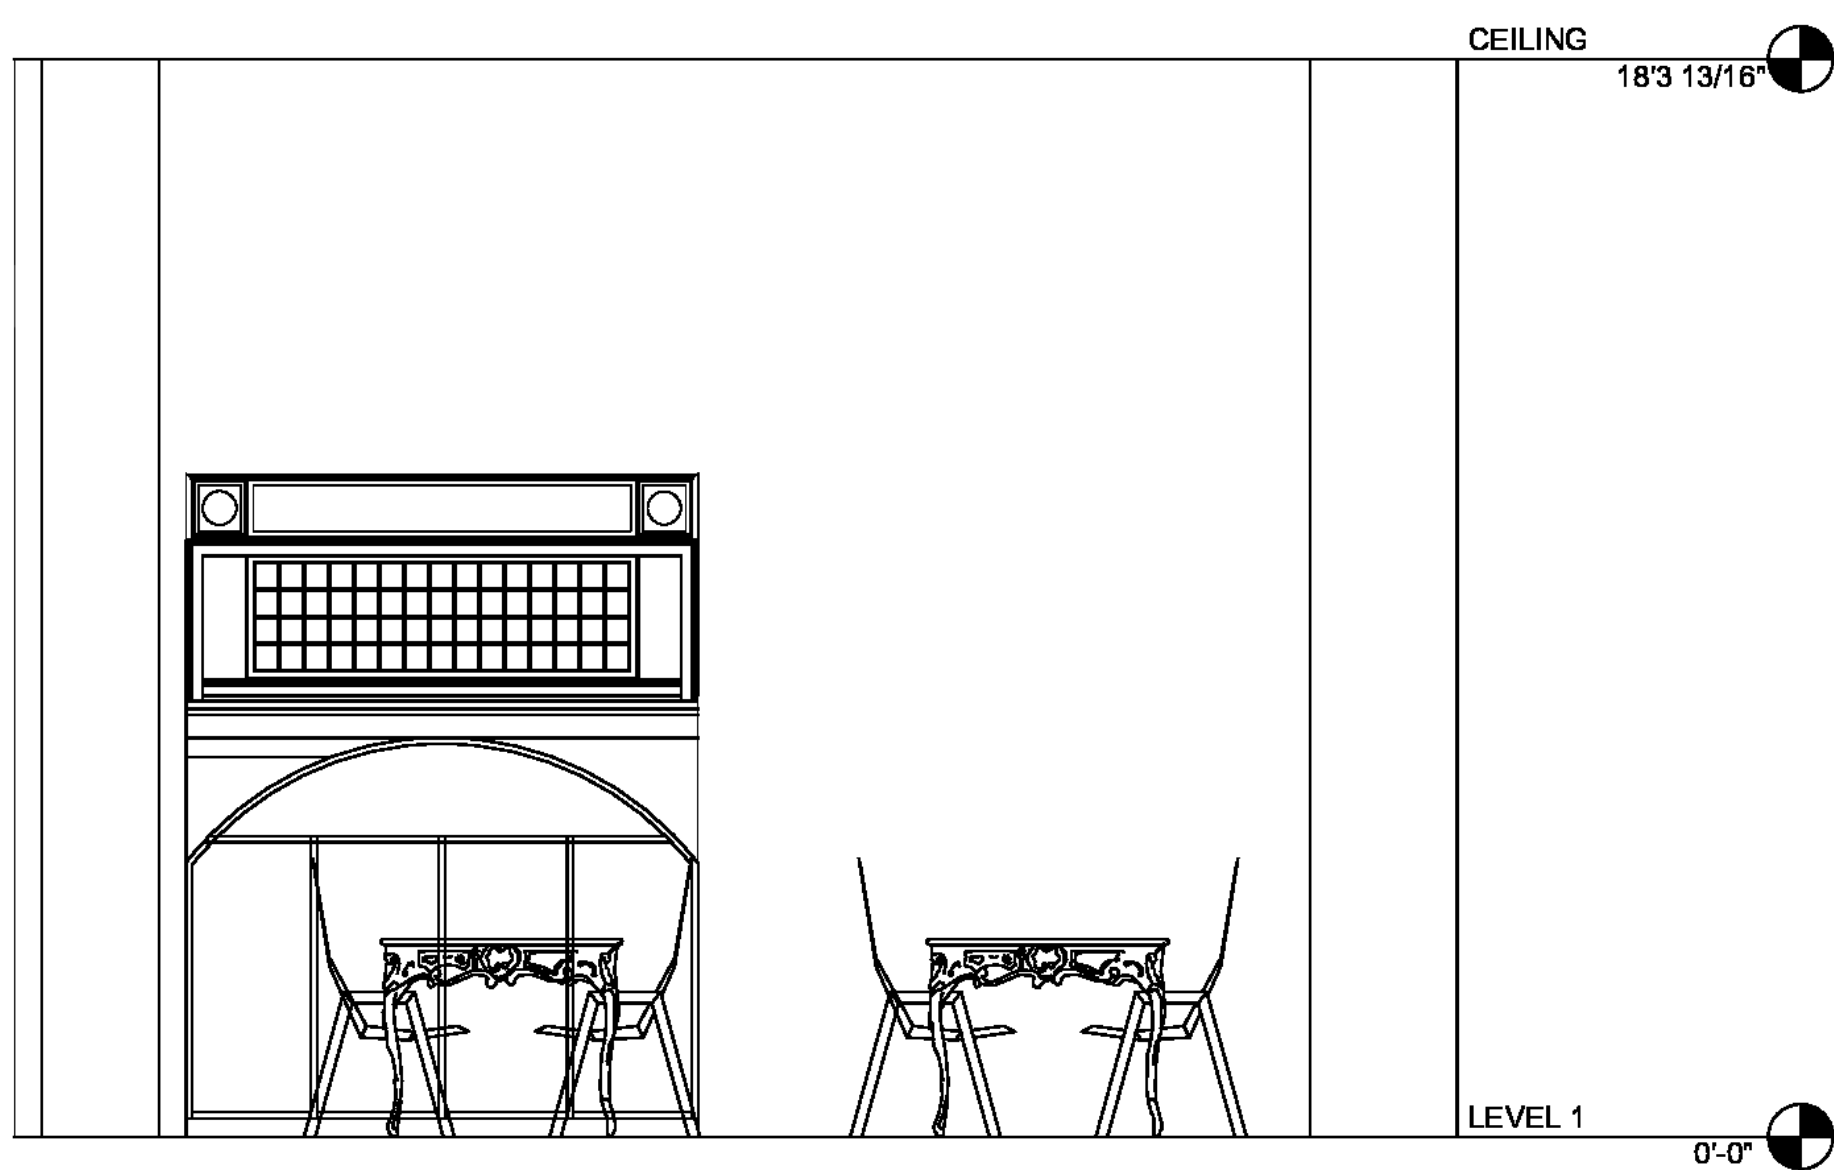

ELEVATION-SEATING

1/2"=1'0" 0 1 2 4 8