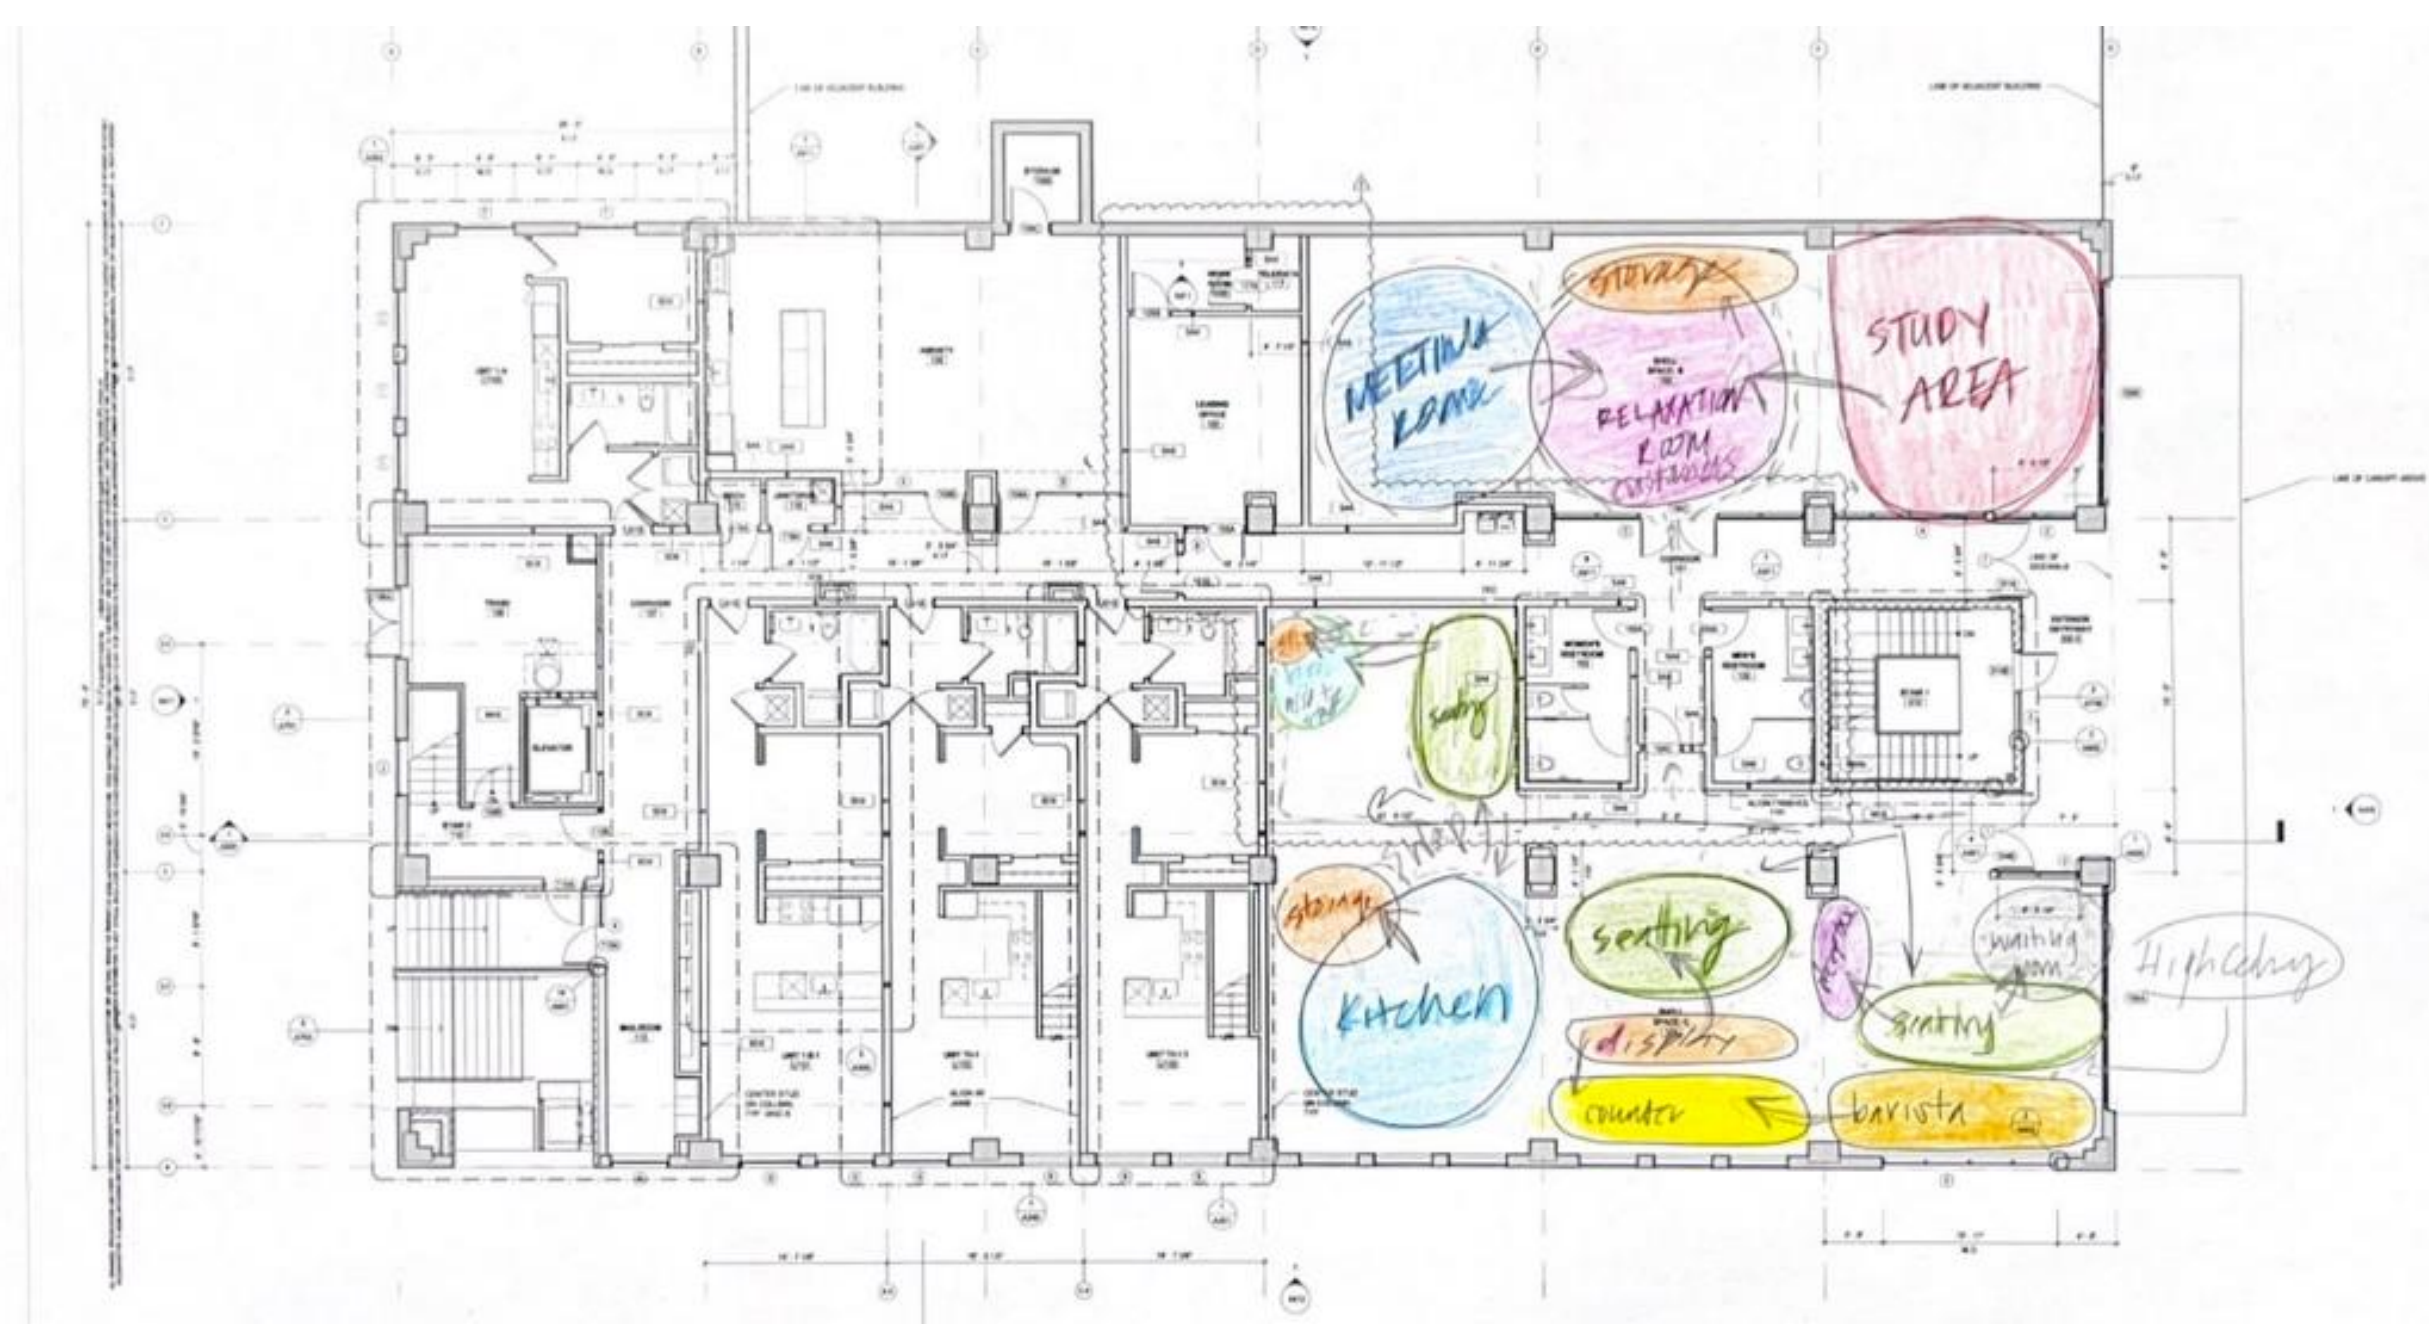

BUBBLE DIAGRAM