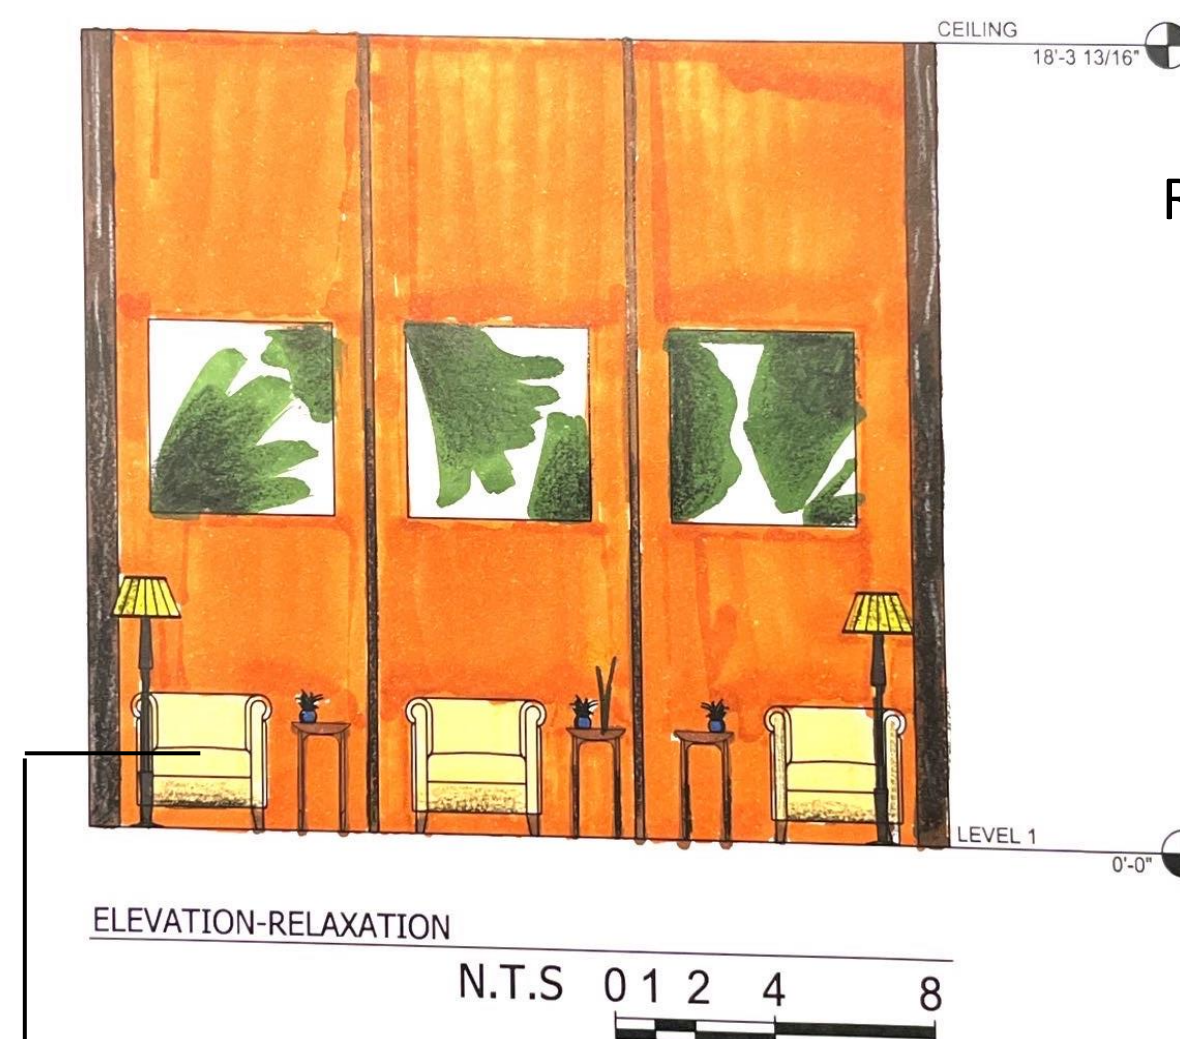

ELEVATION RENDERINGS

Recliner Armchair for the relaxation room

Round table seating @ window