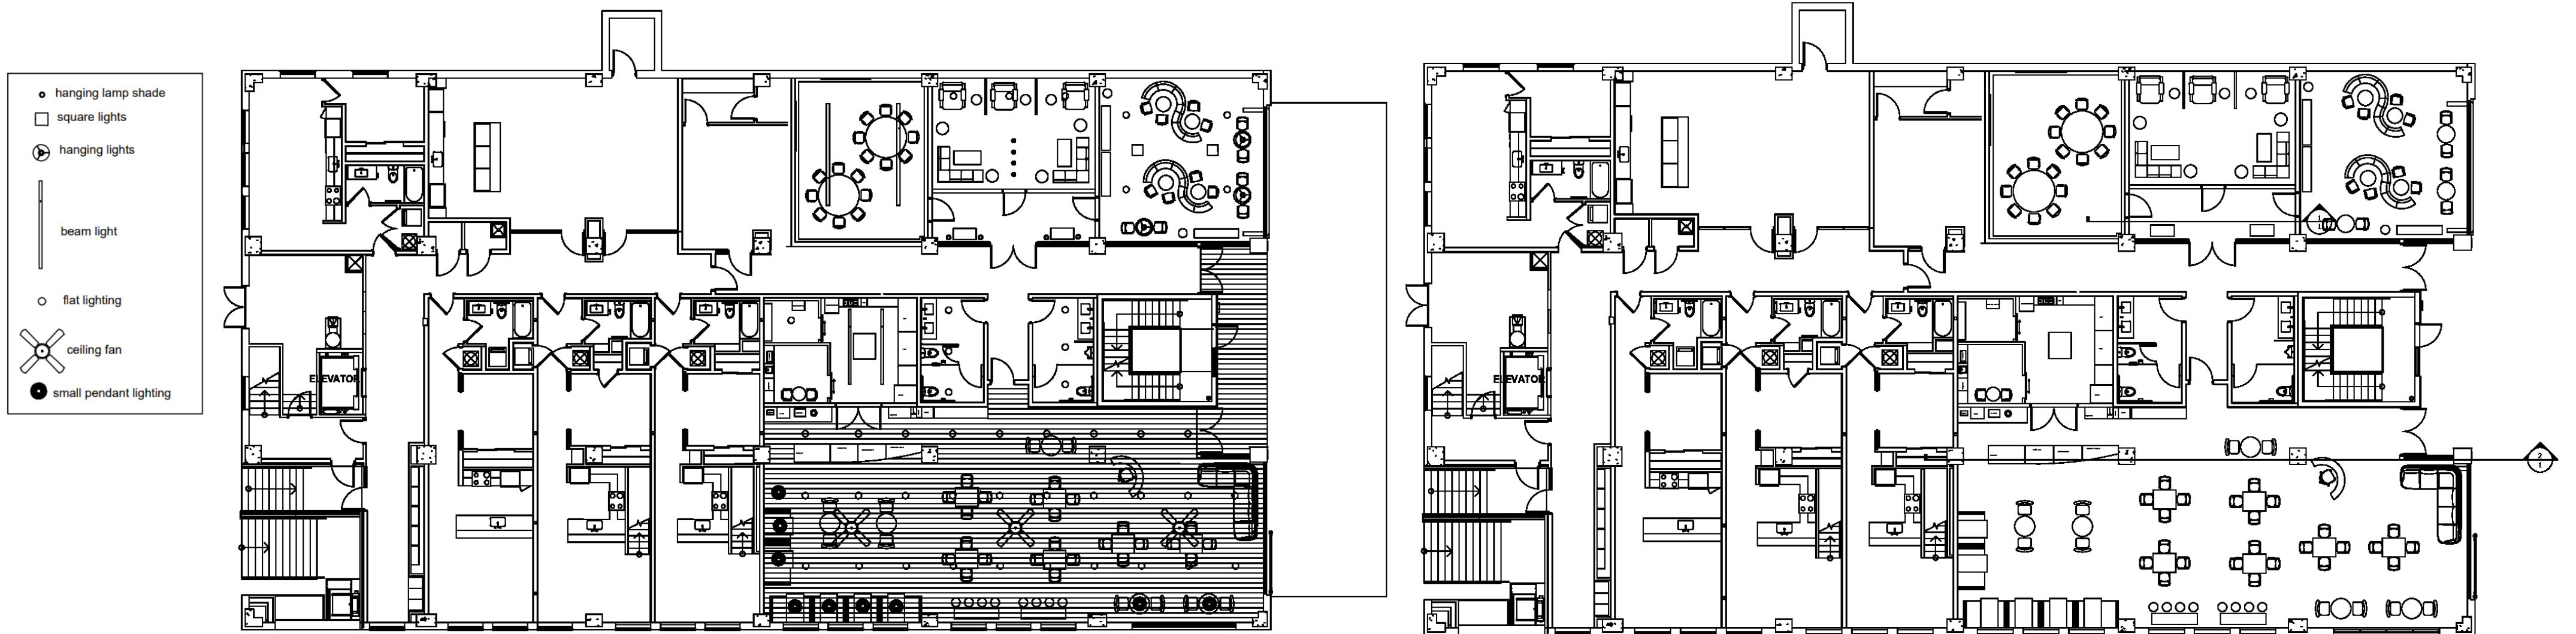

El Cafecito, Fall 2022

Space Planning DES 283, Presentation Skills DES 289, CAD I
DES 285

Instructed by: Prof. Meirav Goldhour, Bill Barrick & Adam Flynn
| Jessie Arce

REFLECTED CEILING PLAN

1/4"=1'0" 0 1 2 4 8

FLOORPLAN

1/8"=1'-0" 0 1 2 4 8