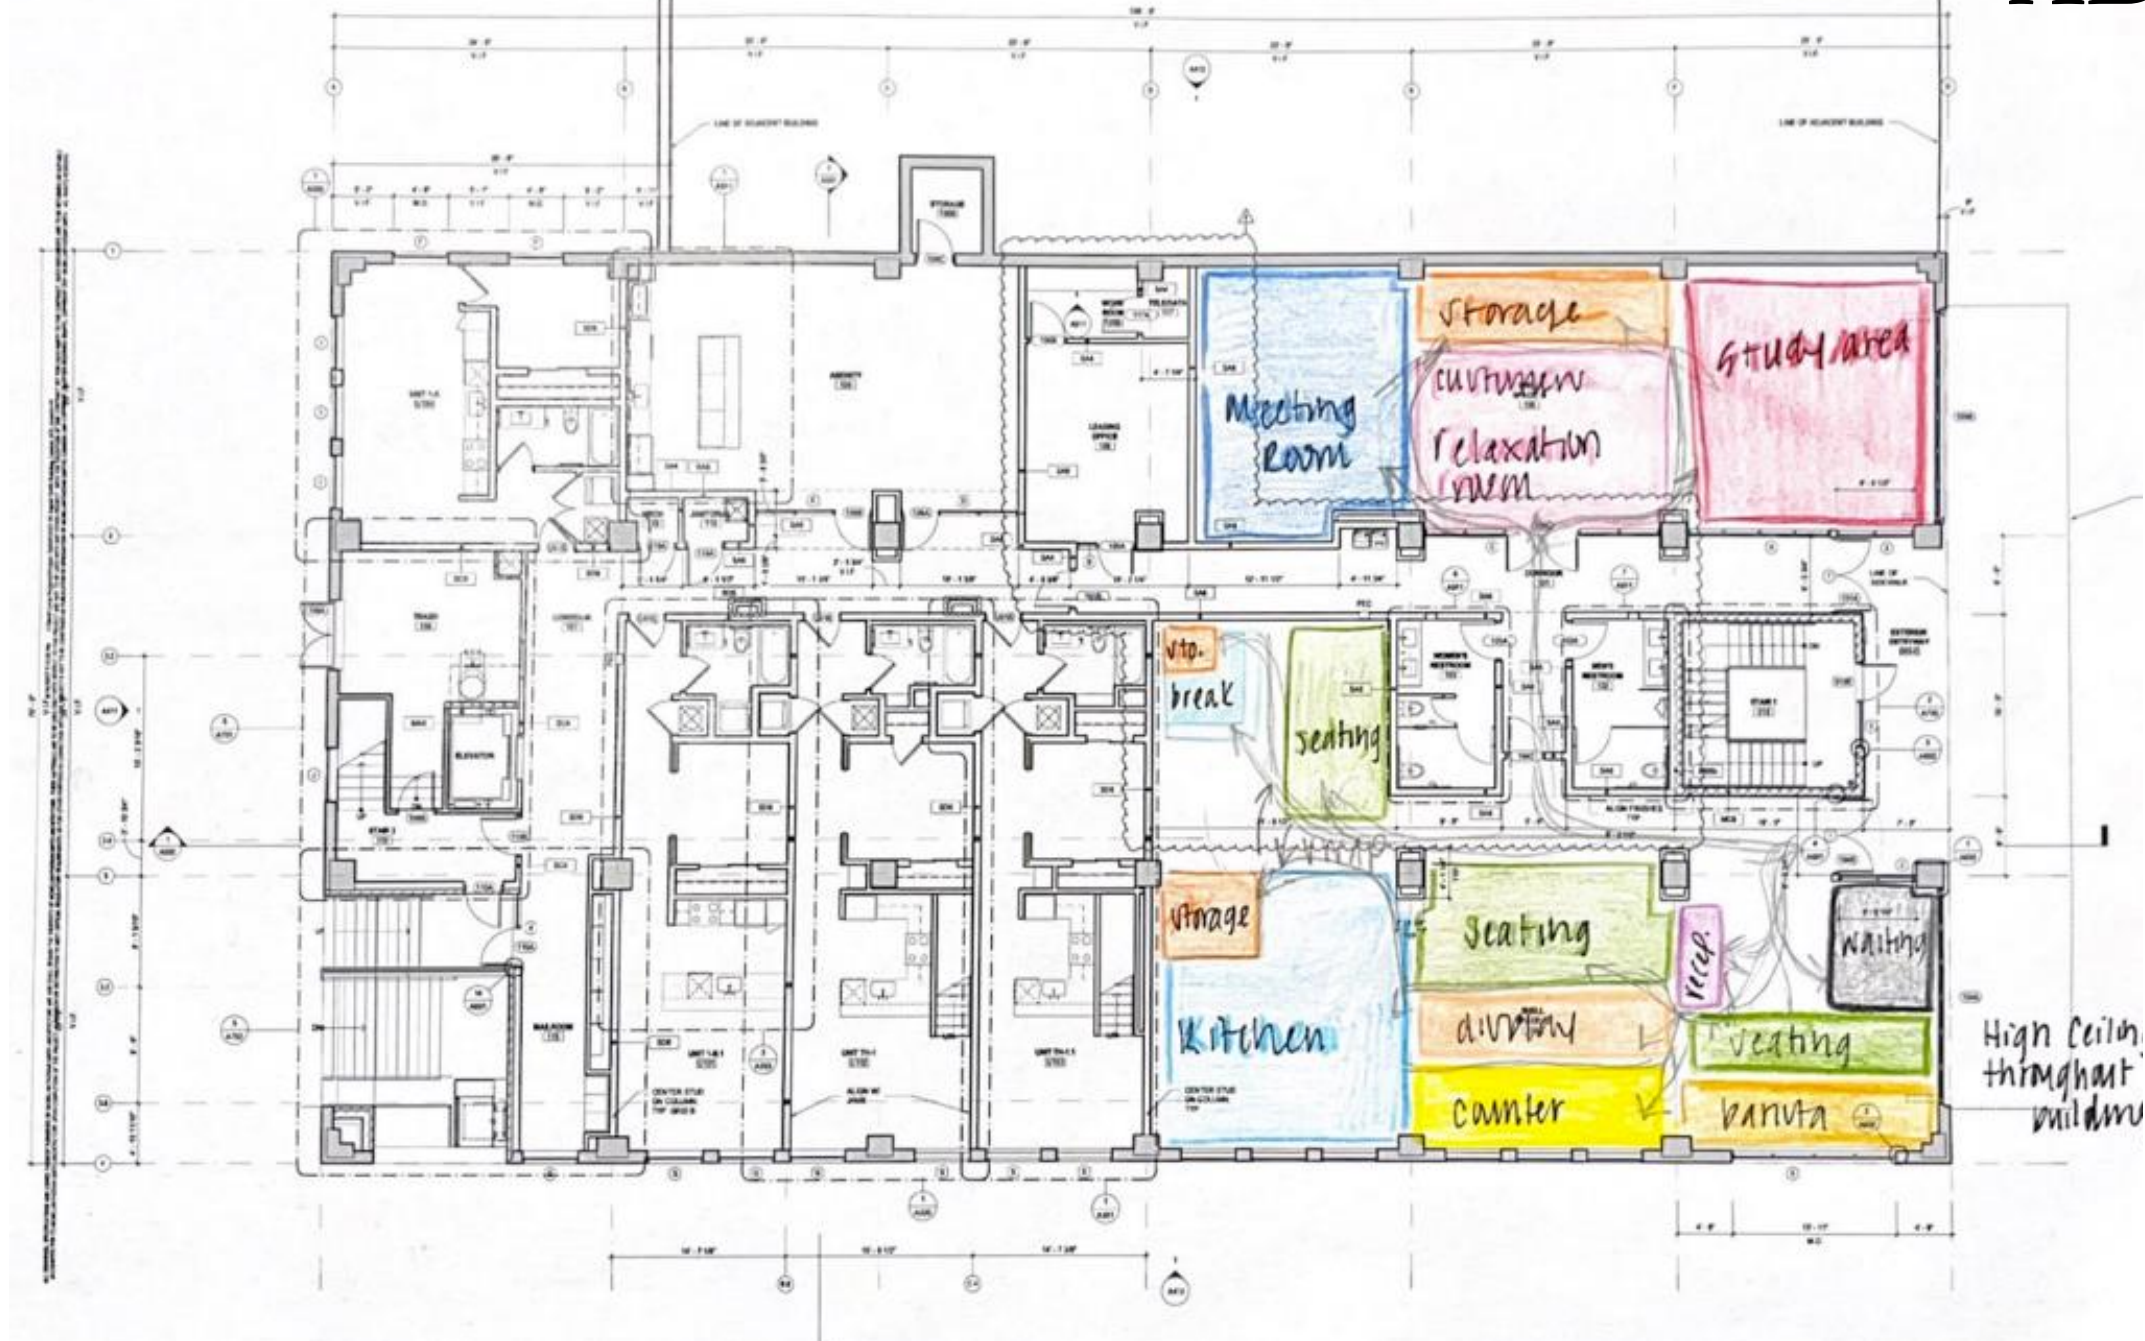

BLOCKING DIAGRAM

ADJACENCY MATRIX

- SECONDARY
- PRIMARY
- NOT APPLICABLE