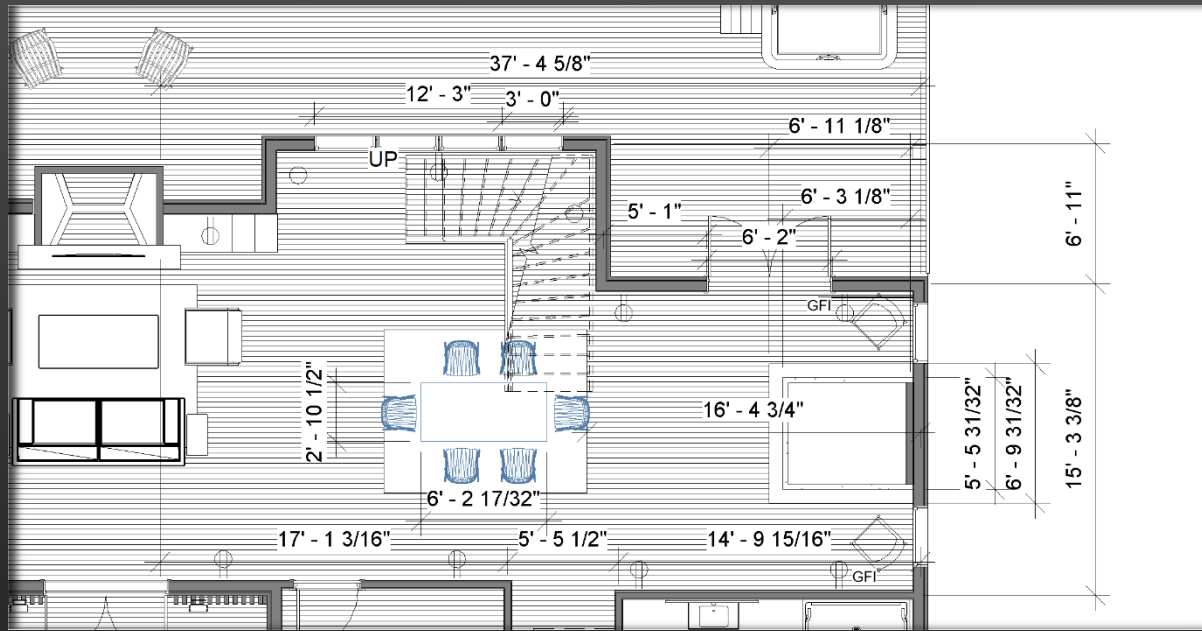

# LIGHTBOX

RACHEL MANZO

DES 386 SP21 PROF. JEROME GOMEZ

# FLOORPLANS

First Floor

Loft