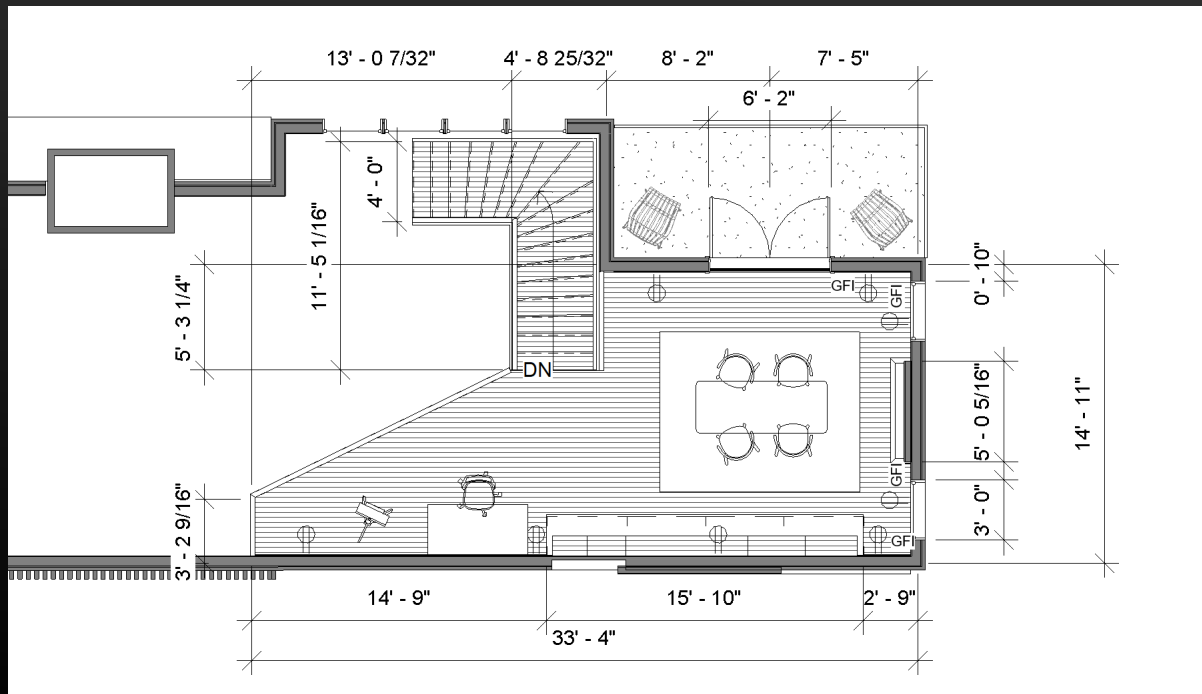

# LIGHTBOX

RACHEL MANZO

DES 386 SP21 PROF. JEROME GOMEZ

# FLOORPLANS

First Floor

Loft