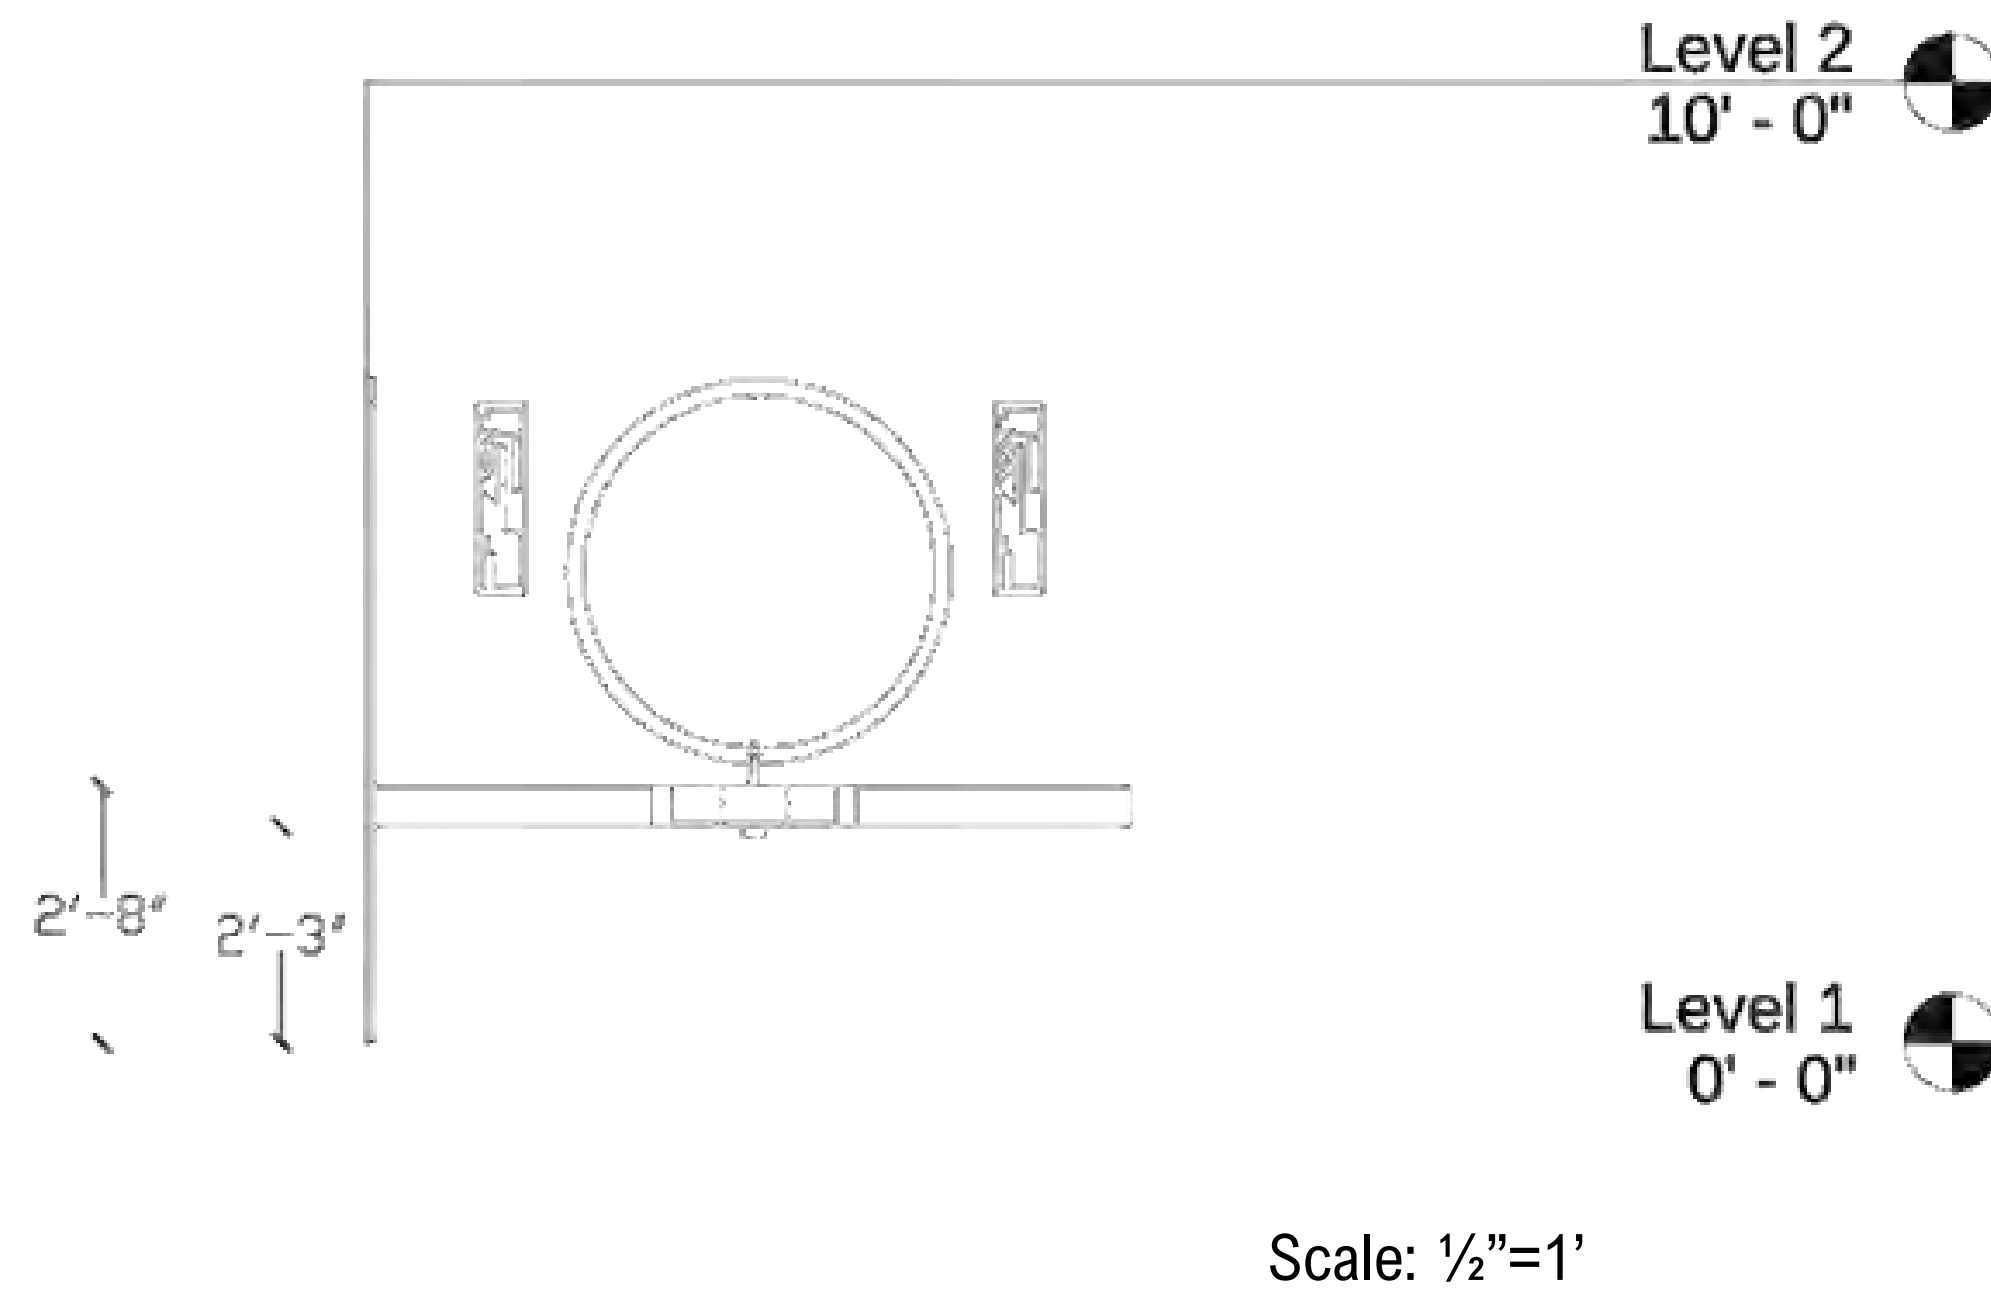

Color/Finish: White
Dimensions: 31"x74"x30"
Manufacturer: Buy Rite Beauty
Location: Massage Rooms

RM F20 DES387

Family Bath

ADA Toilet and Sink Requirements are Met

ADA Showers are Located in Each Locker Room