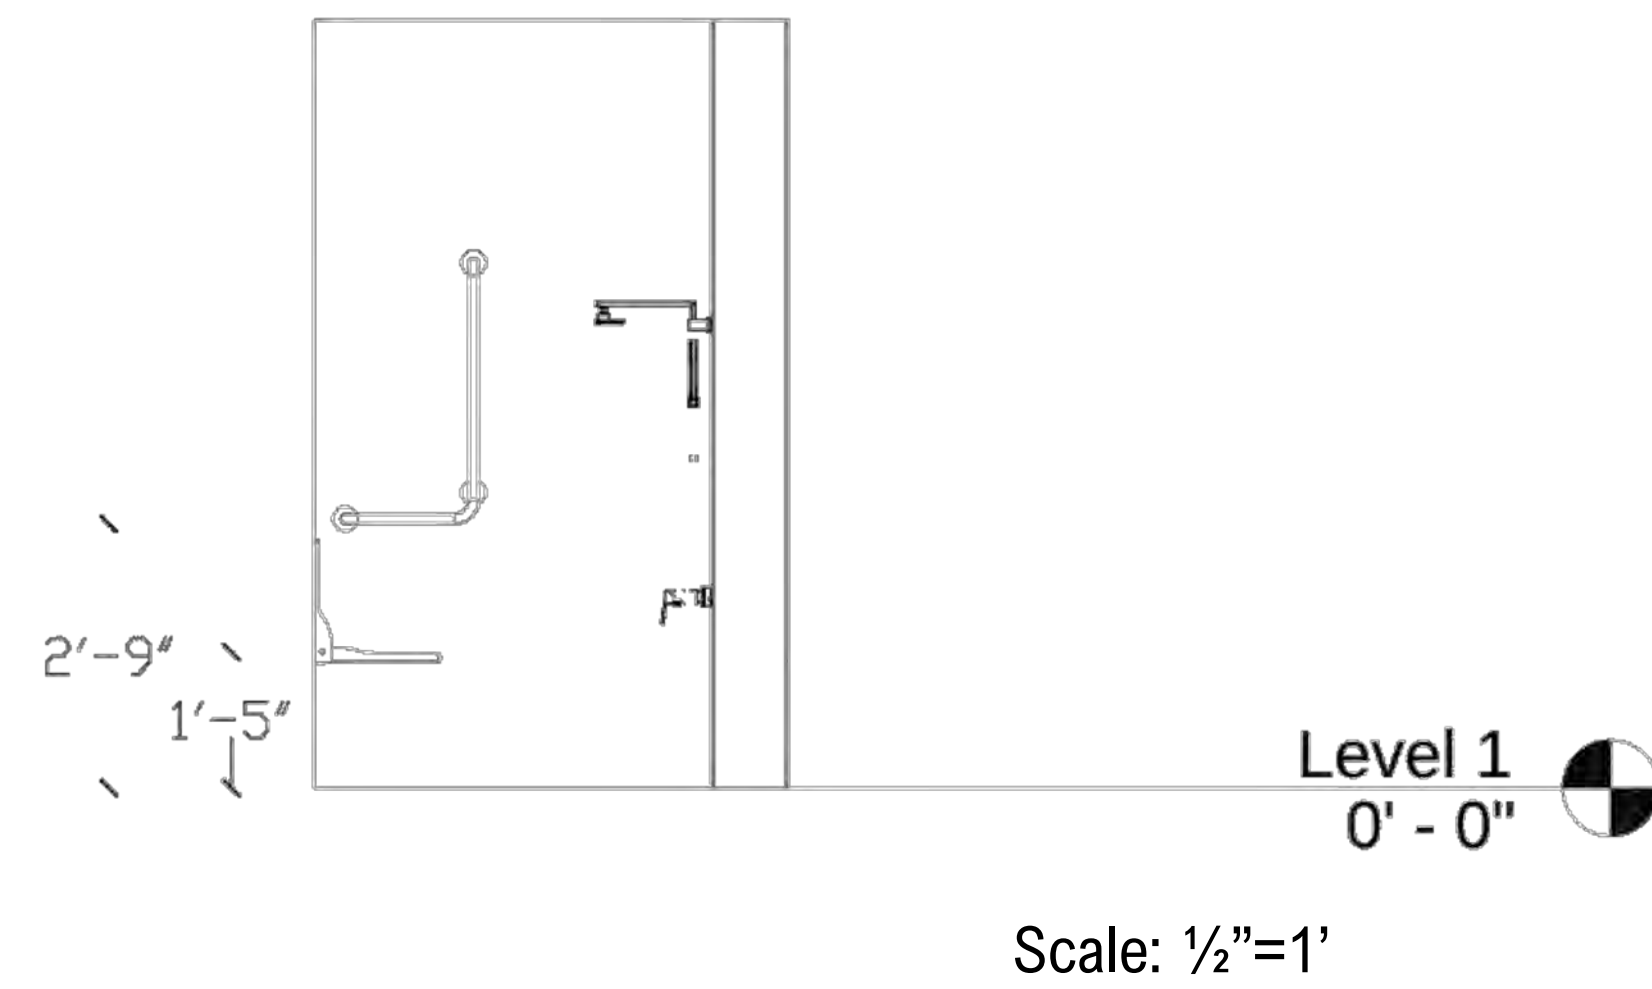

Name: Counter Culture Carpet Tiles
Color/Finish: Offbeat Contemporary
Dimensions: 2' Tiles
Manufacturer: Milliken
Location: Massage Rooms

Name: Stardew Wall Paint
Color/Finish: SW 9138
Dimensions: N/A
Manufacturer: Sherwin Williams
Location: Massage Rooms

Color/Finish: White
Dimensions: 31"x74"x30"
Manufacturer: Buy Rite Beauty
Location: Massage Rooms

RM F20 DES387

Family Bath

ADA Toilet and Sink Requirements are Met

ADA Showers are Located in Each Locker Room