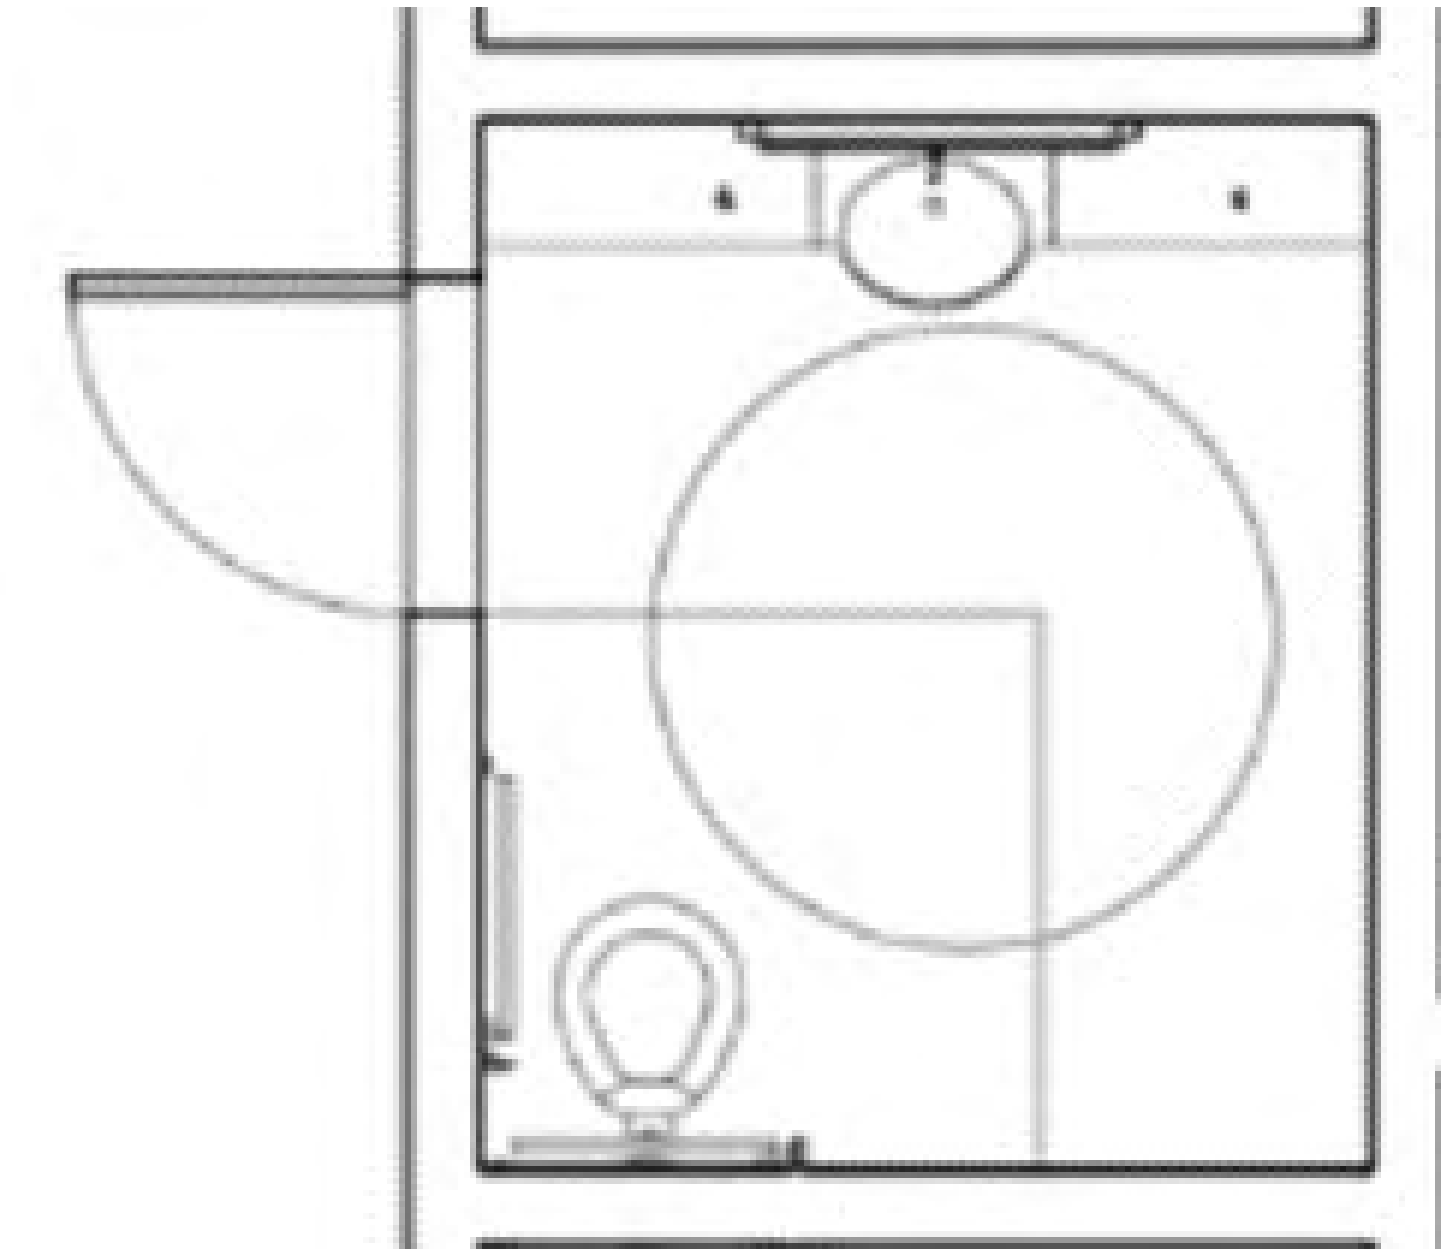

Name: Counter Culture Carpet Tiles
Color/Finish: Offbeat Contemporary
Dimensions: 2' Tiles
Manufacturer: Milliken
Location: Massage Rooms

Name: Stardew Wall Paint
Color/Finish: SW 9138
Dimensions: N/A
Manufacturer: Sherwin Williams
Location: Massage Rooms

Color/Finish: White
Dimensions: 31"x74"x30"
Manufacturer: Buy Rite Beauty
Location: Massage Rooms

RM F20 DES387

Family Bath

ADA Toilet and Sink Requirements are Met

ADA Showers are Located in Each Locker Room