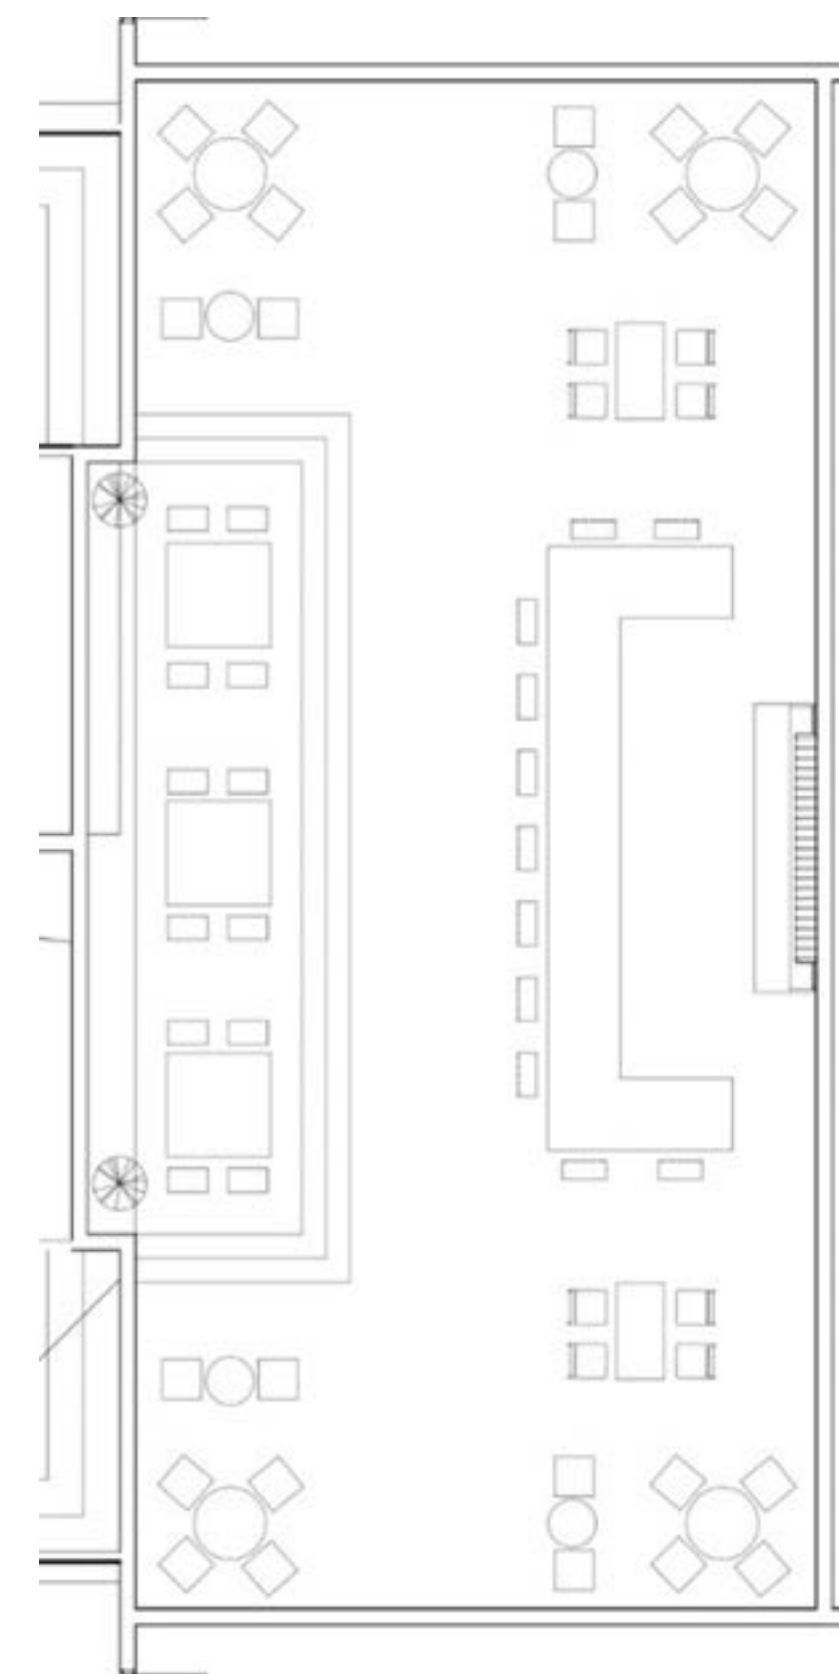

RM F20 DES387