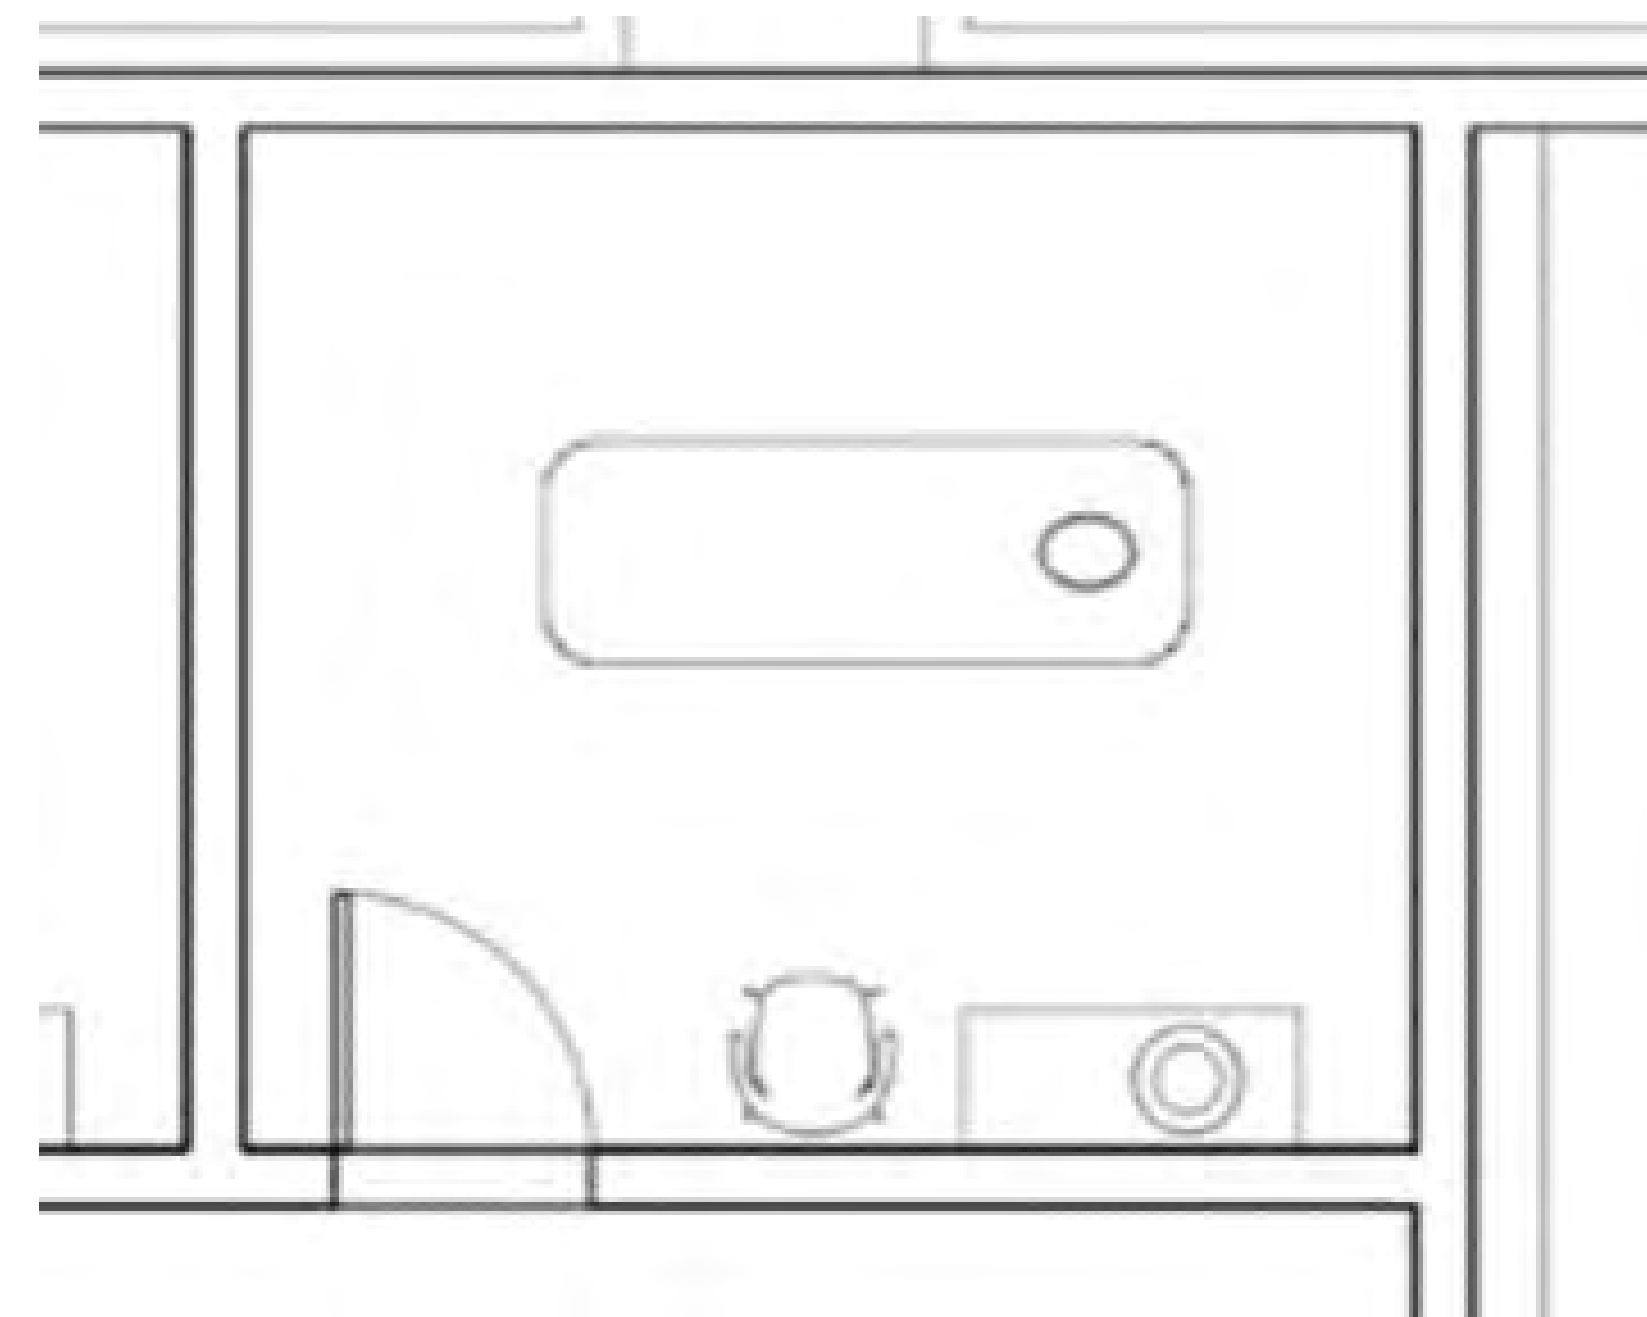

Color/Finish: White
Dimensions: 31"x74"x30"
Manufacturer: Buy Rite Beauty
Location: Massage Rooms

RM F20 DES387

Family Bath

ADA Toilet and Sink Requirements are Met

ADA Showers are Located in Each Locker Room