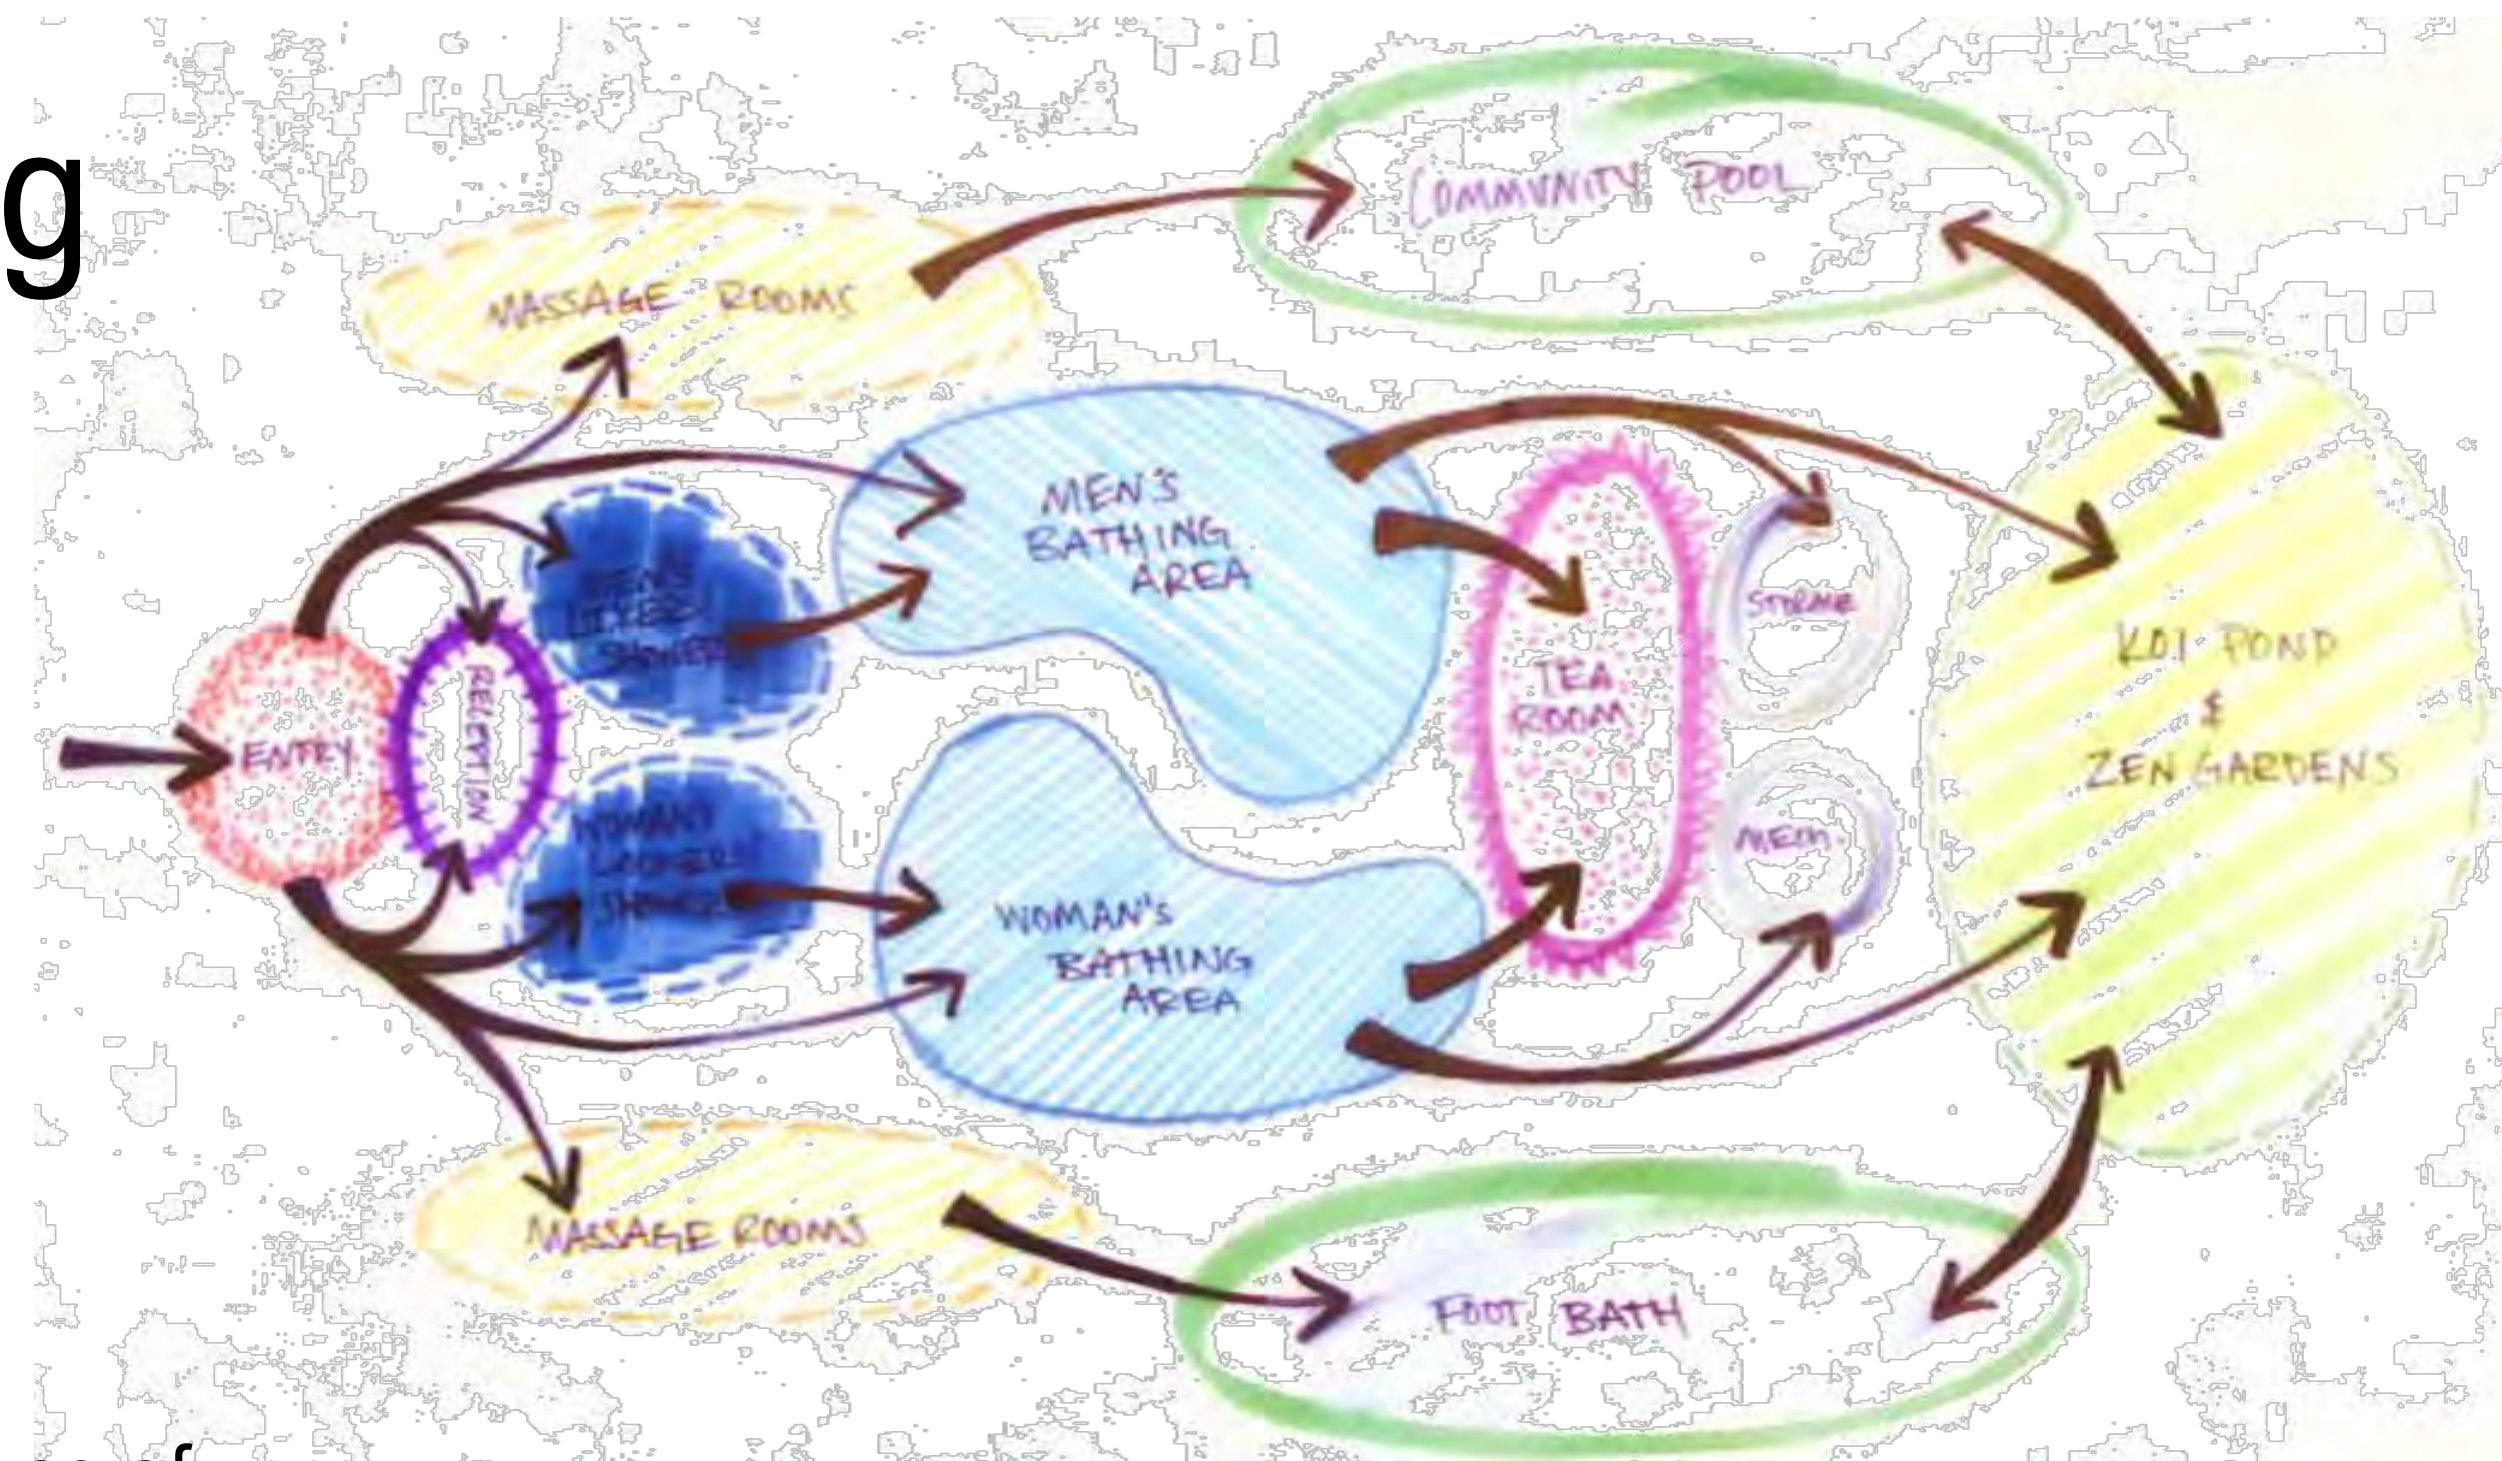

Japanese Bath House

Rachel Manzo DES387-Kitchen & Bath Design

Fall 2020 Prof. Meirav Goldhour

THE OKURA PRESTIGE BANGKOK, THAILAND

-Site Plan

Programming

Design Statement:

Due to the decrease in the use of traditional style Sentos in Japan, I wanted to create a forward thinking, interesting, and playful design that appeals to today's modern society while still implementing traditional features of Japanese community bathing.