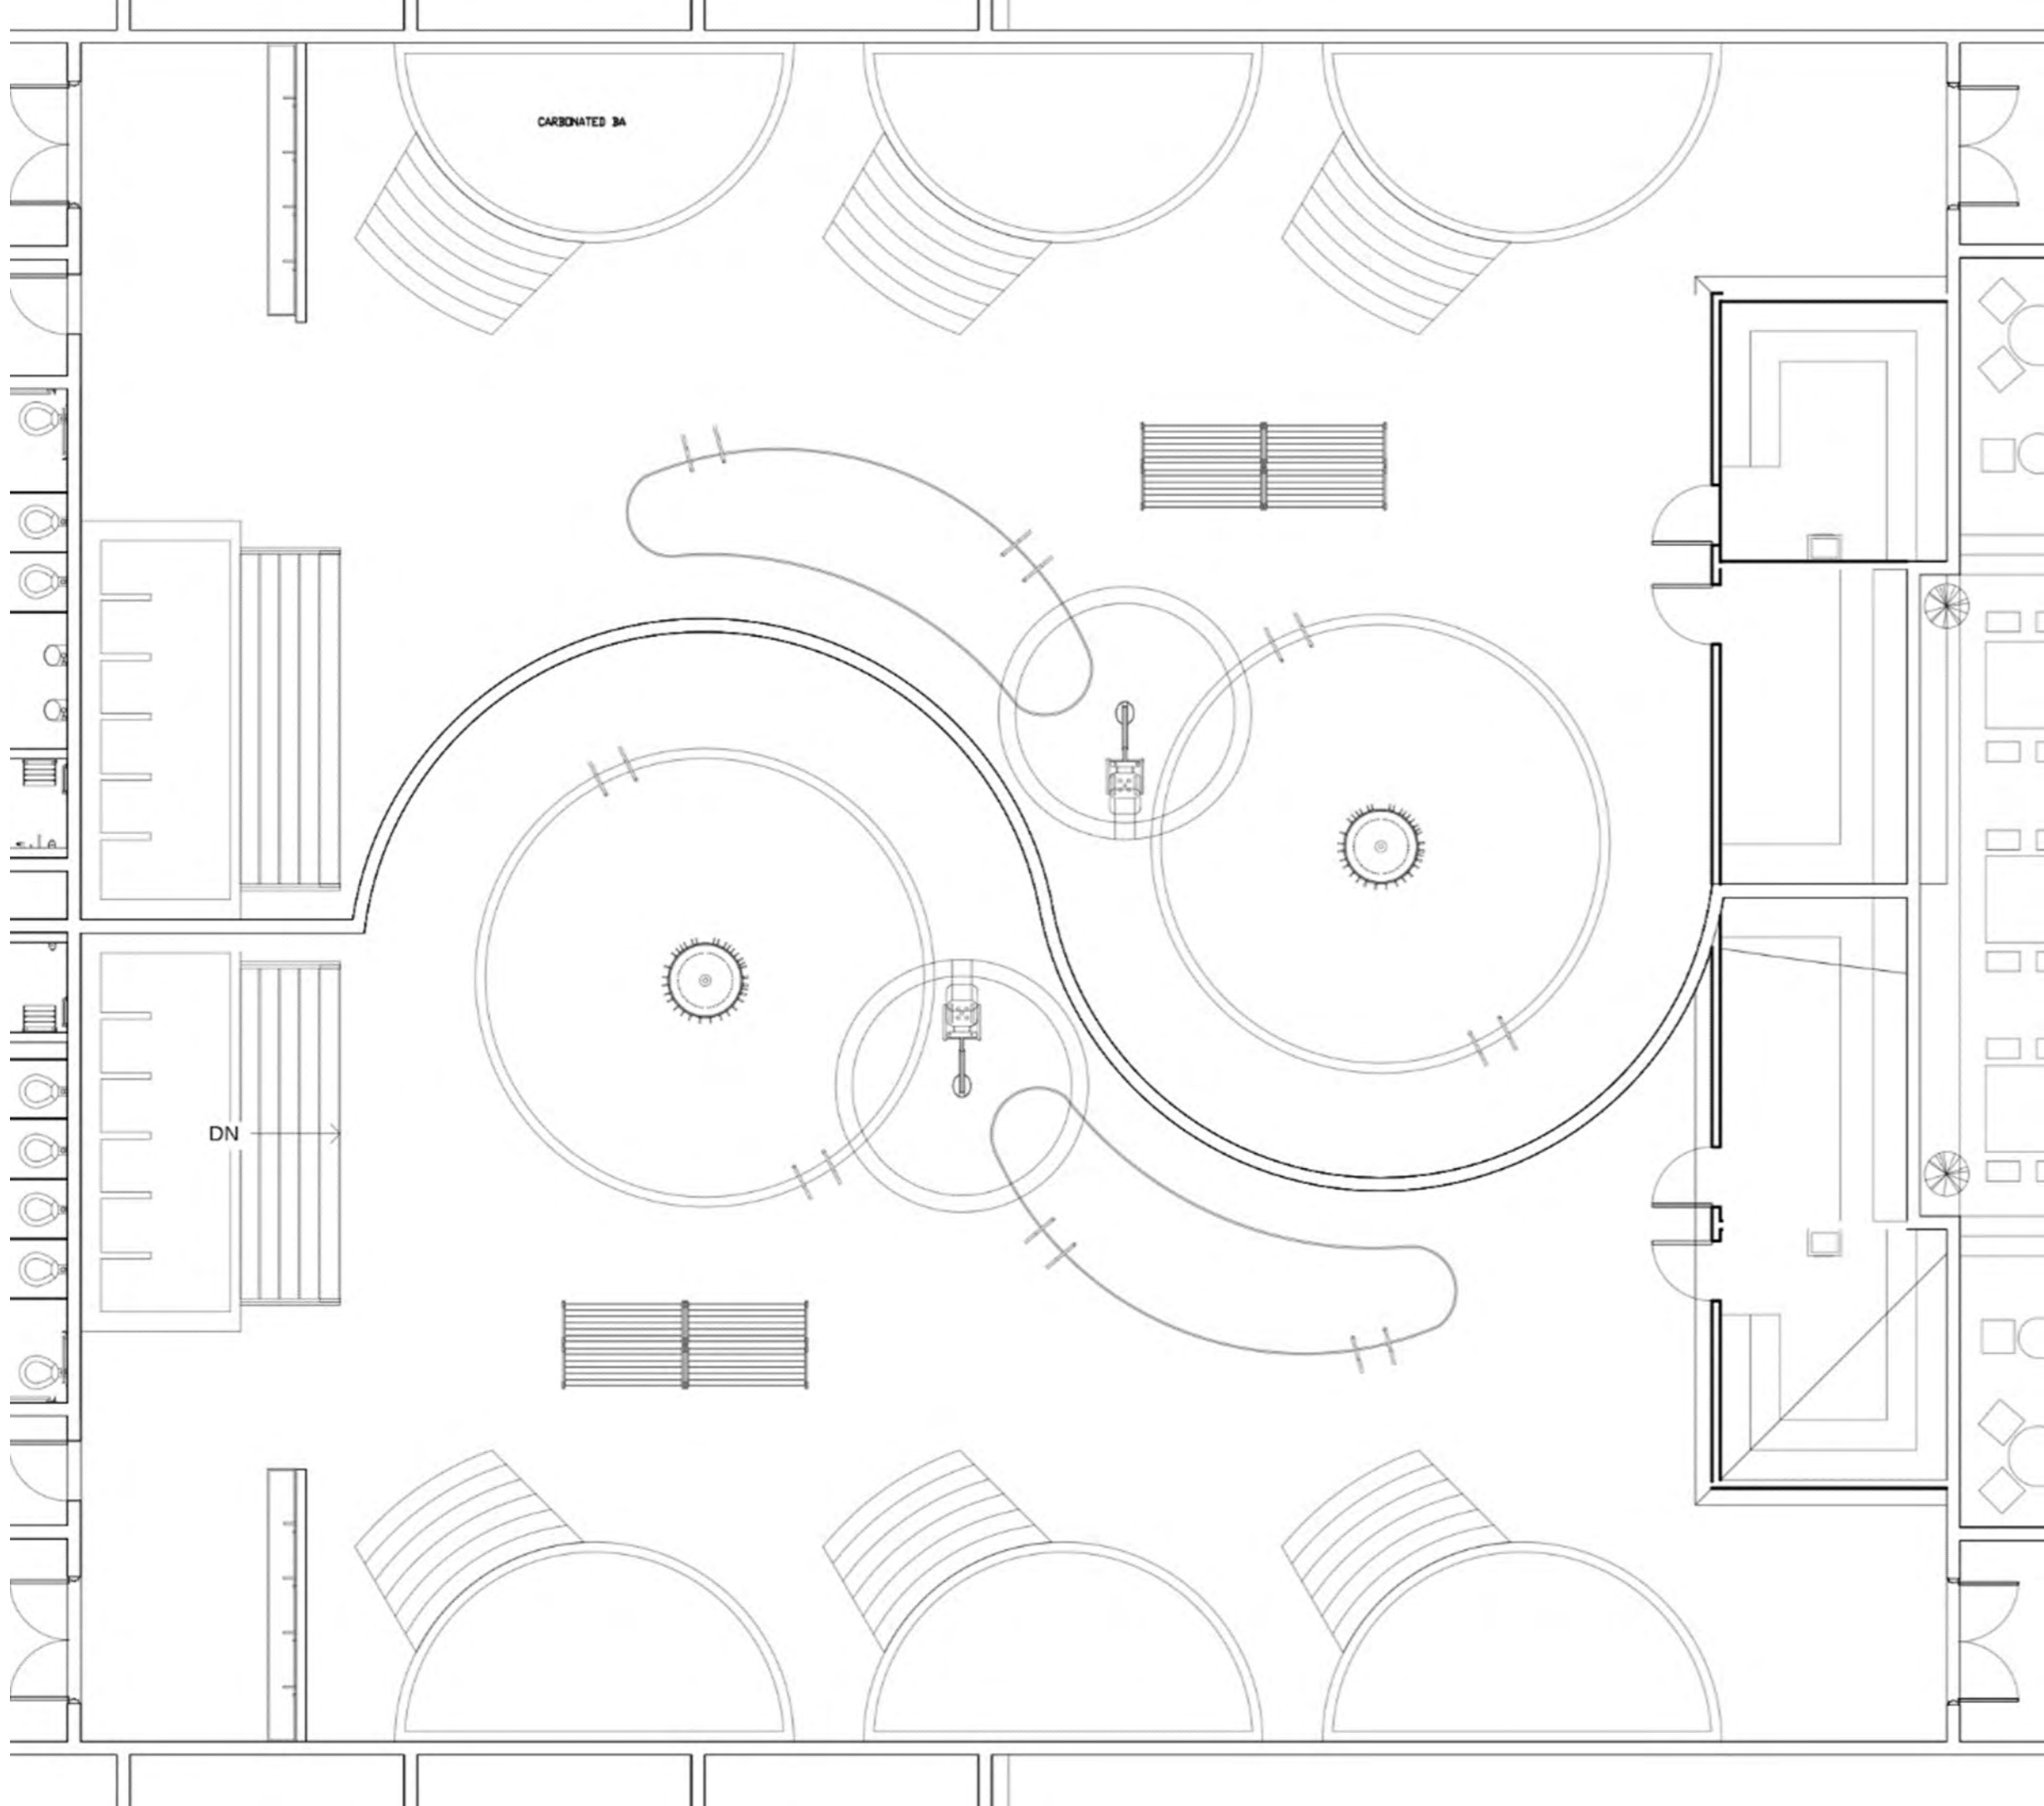

Bathing Area

Name: Glass and Stone Mosaic Tile
Color/Finish: Dark Knight
Dimensions: 1"x1" on 12"x12" Sheet
Manufacturer: Mosaic Warehouse
Location: Baths