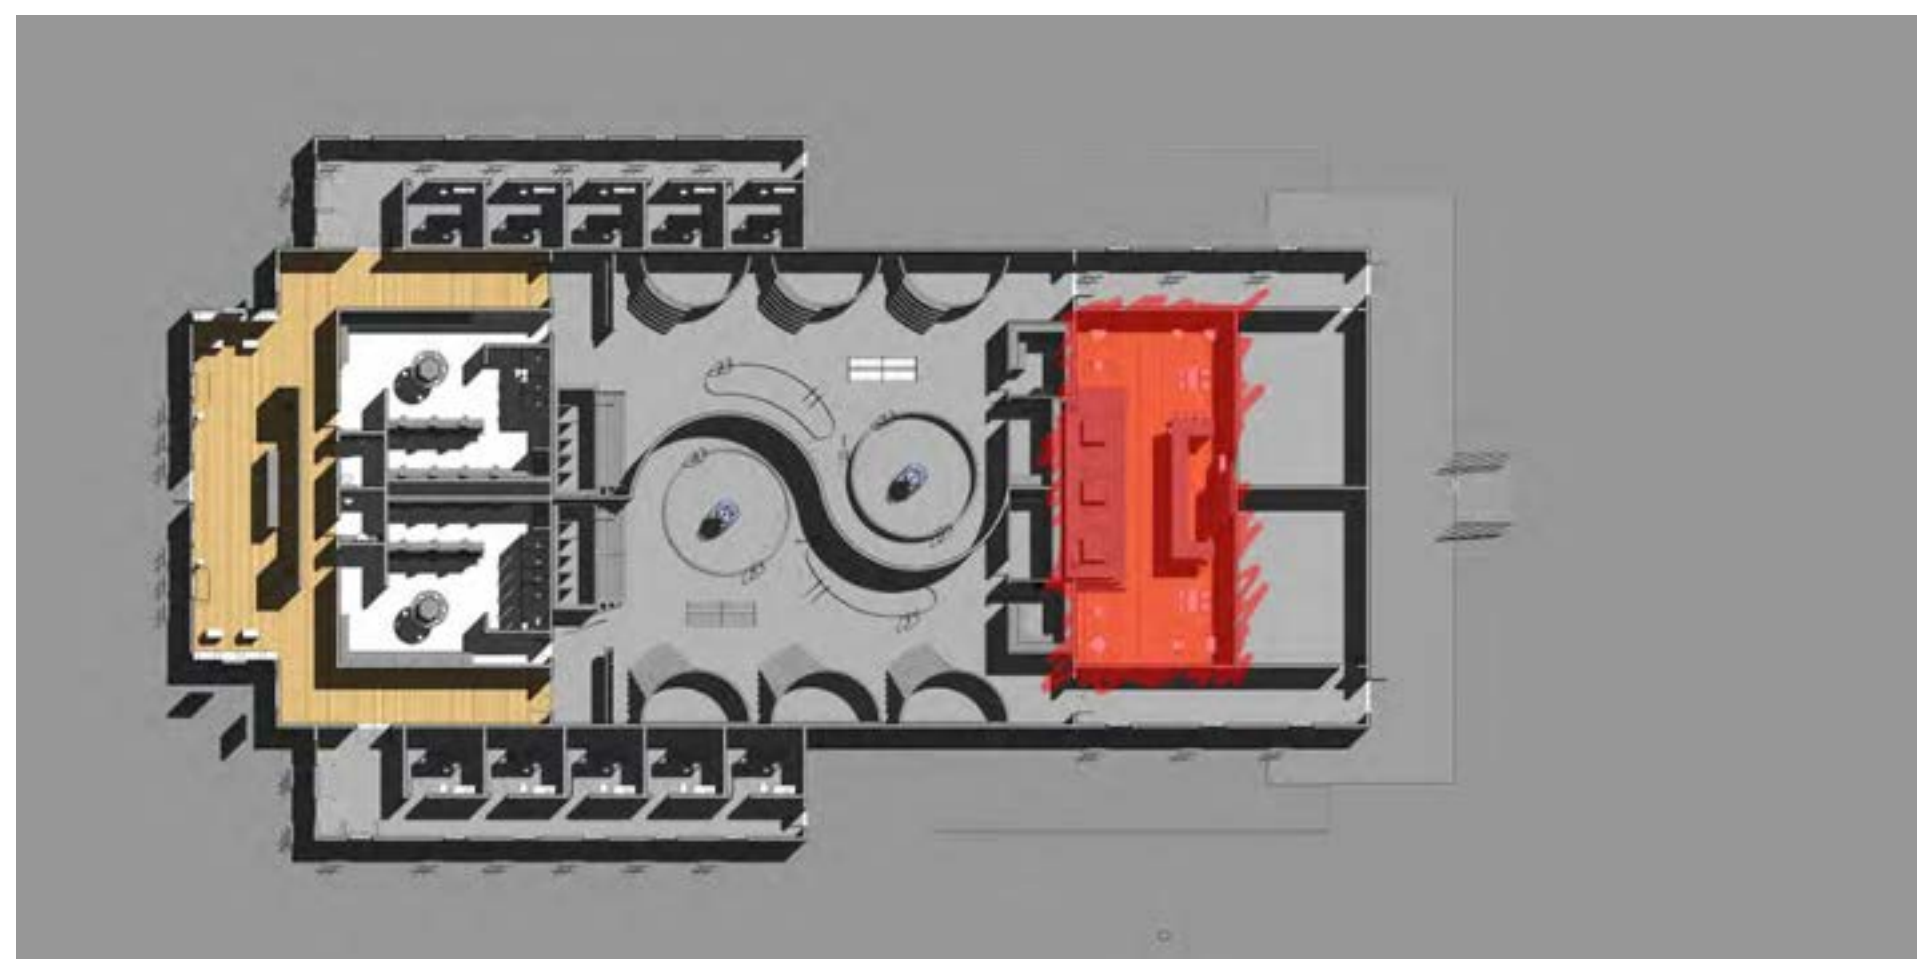

RM F20 DES387