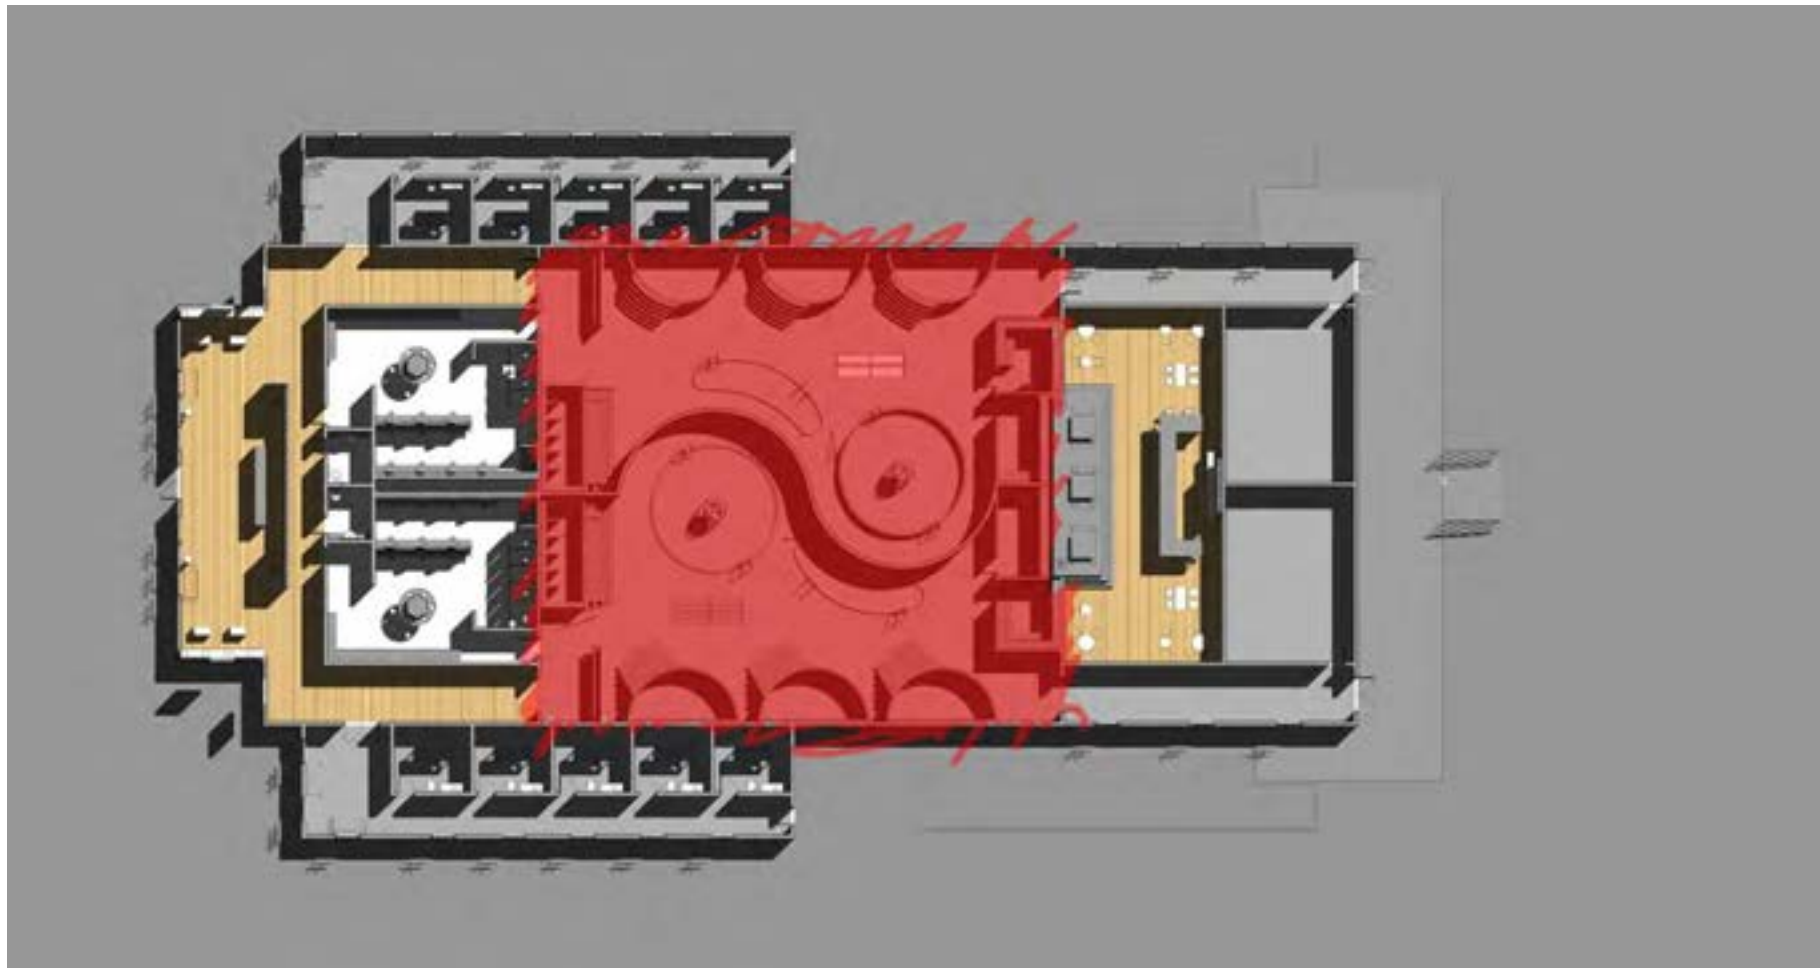

Bathing Area

Name: Glass and Stone Mosaic Tile
Color/Finish: Dark Knight
Dimensions: 1"x1" on 12"x12" Sheet
Manufacturer: Mosaic Warehouse
Location: Baths