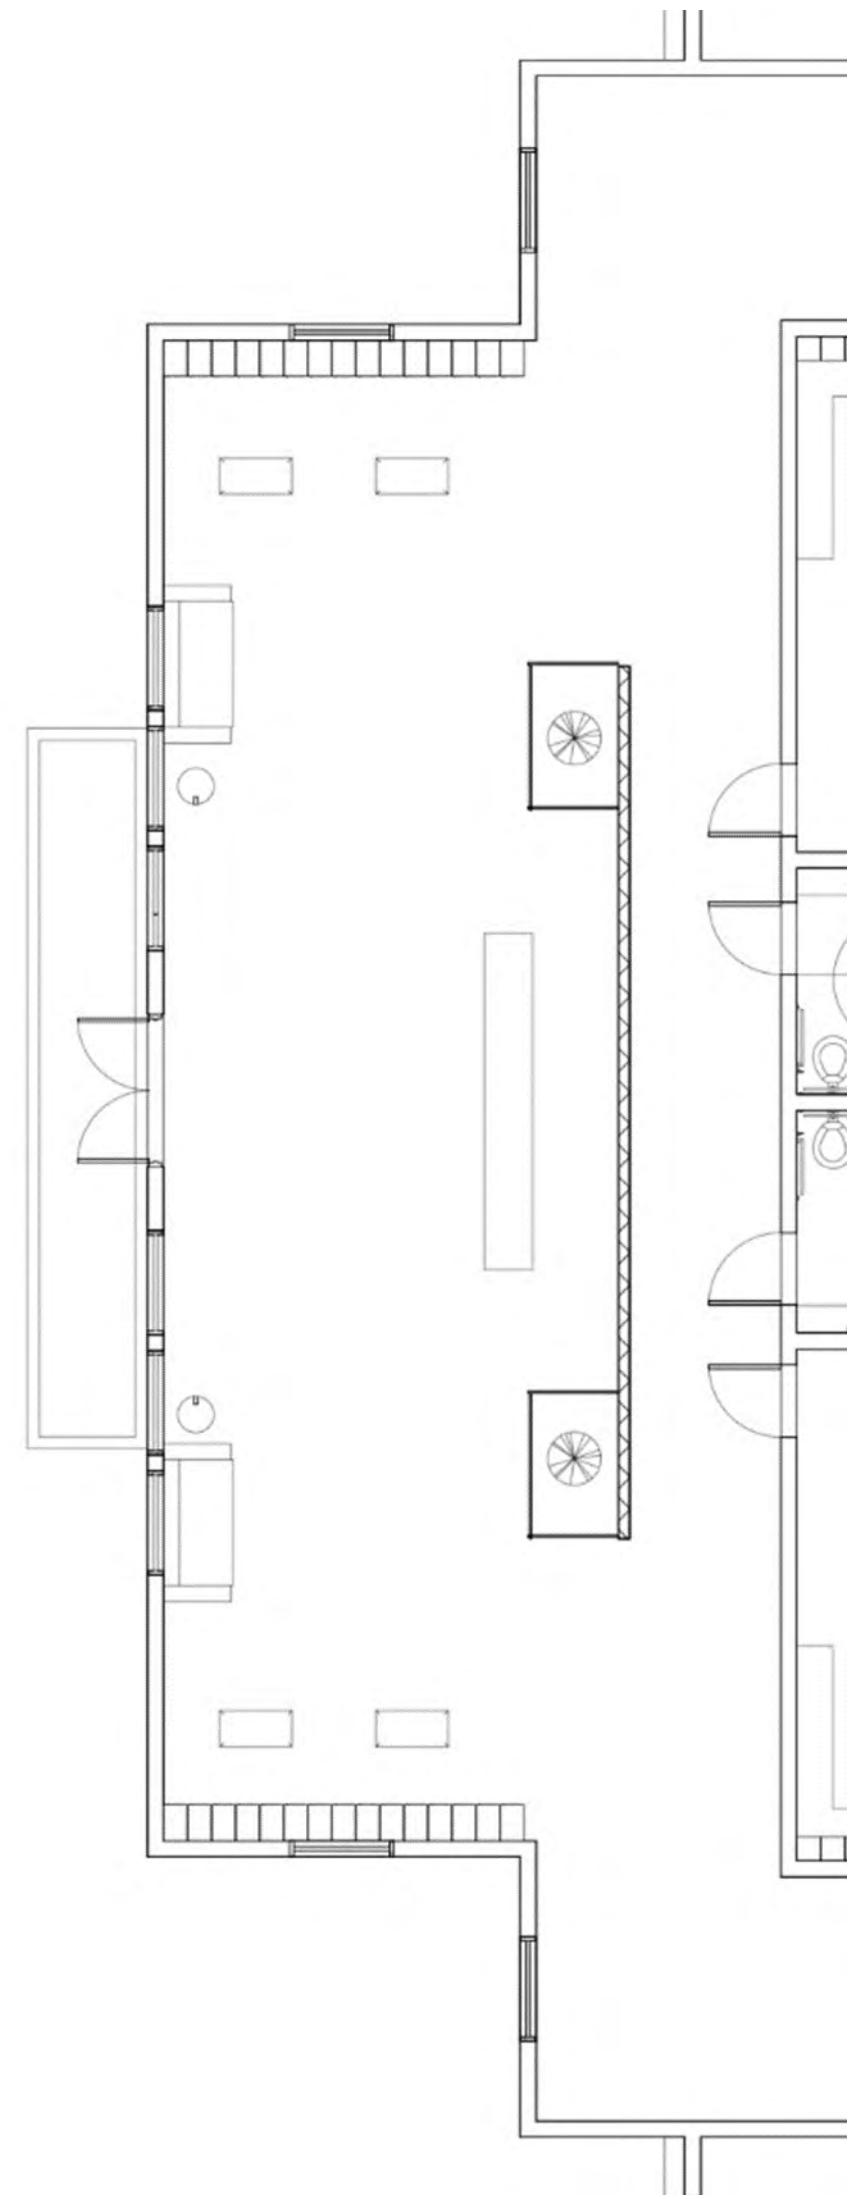

Reception Area

- Shoe Lockers
- -Sitting area for removal of shoes
- -Guests receive a waterproof bracelet that is linked to their payment card which is used for making purchases at the front desk and in the Tea Room. They also are synced to lock and unlock their chosen locker.