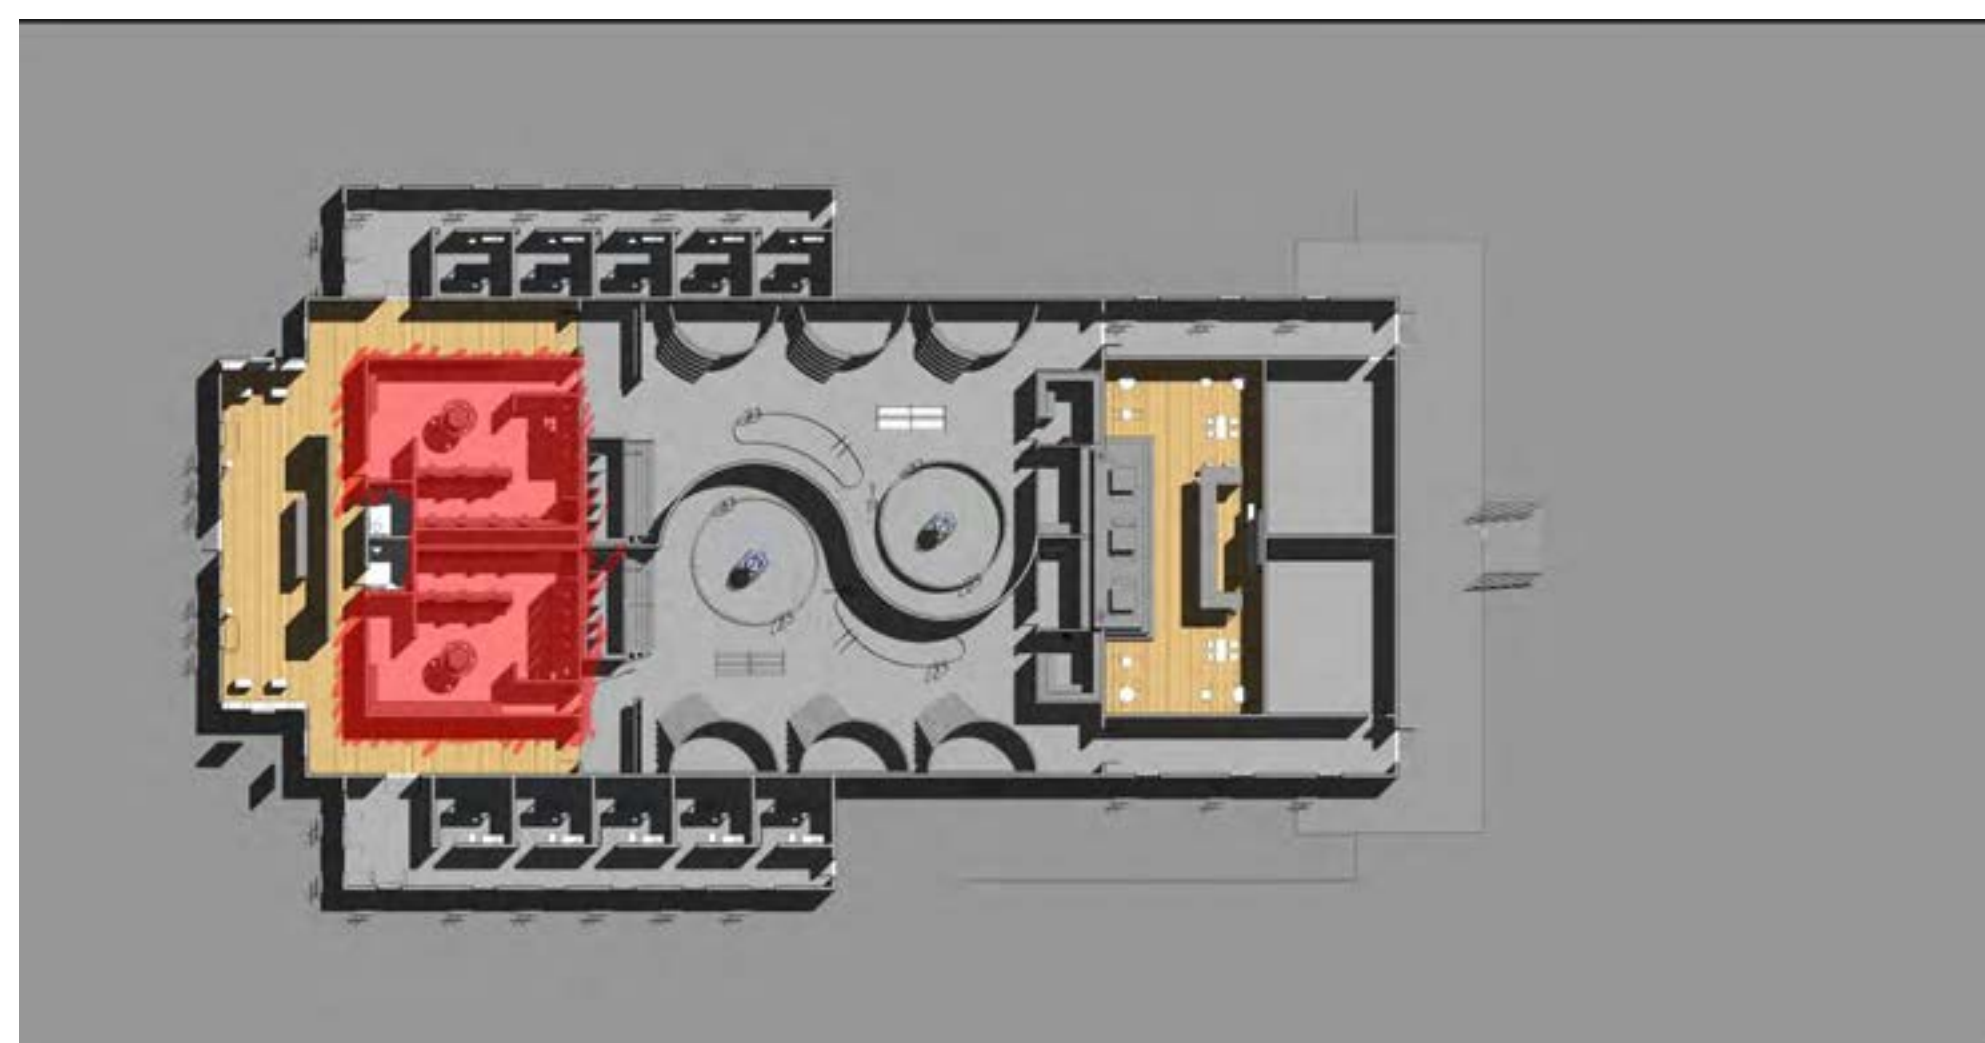

Name: Glazed Ceramic Subway Tile
Color/Finish: Piston Camp Blue
Dimensions: 4"x12"
Manufacturer: Ivy Hill Tile
Location: Locker Room Vanities and Showers