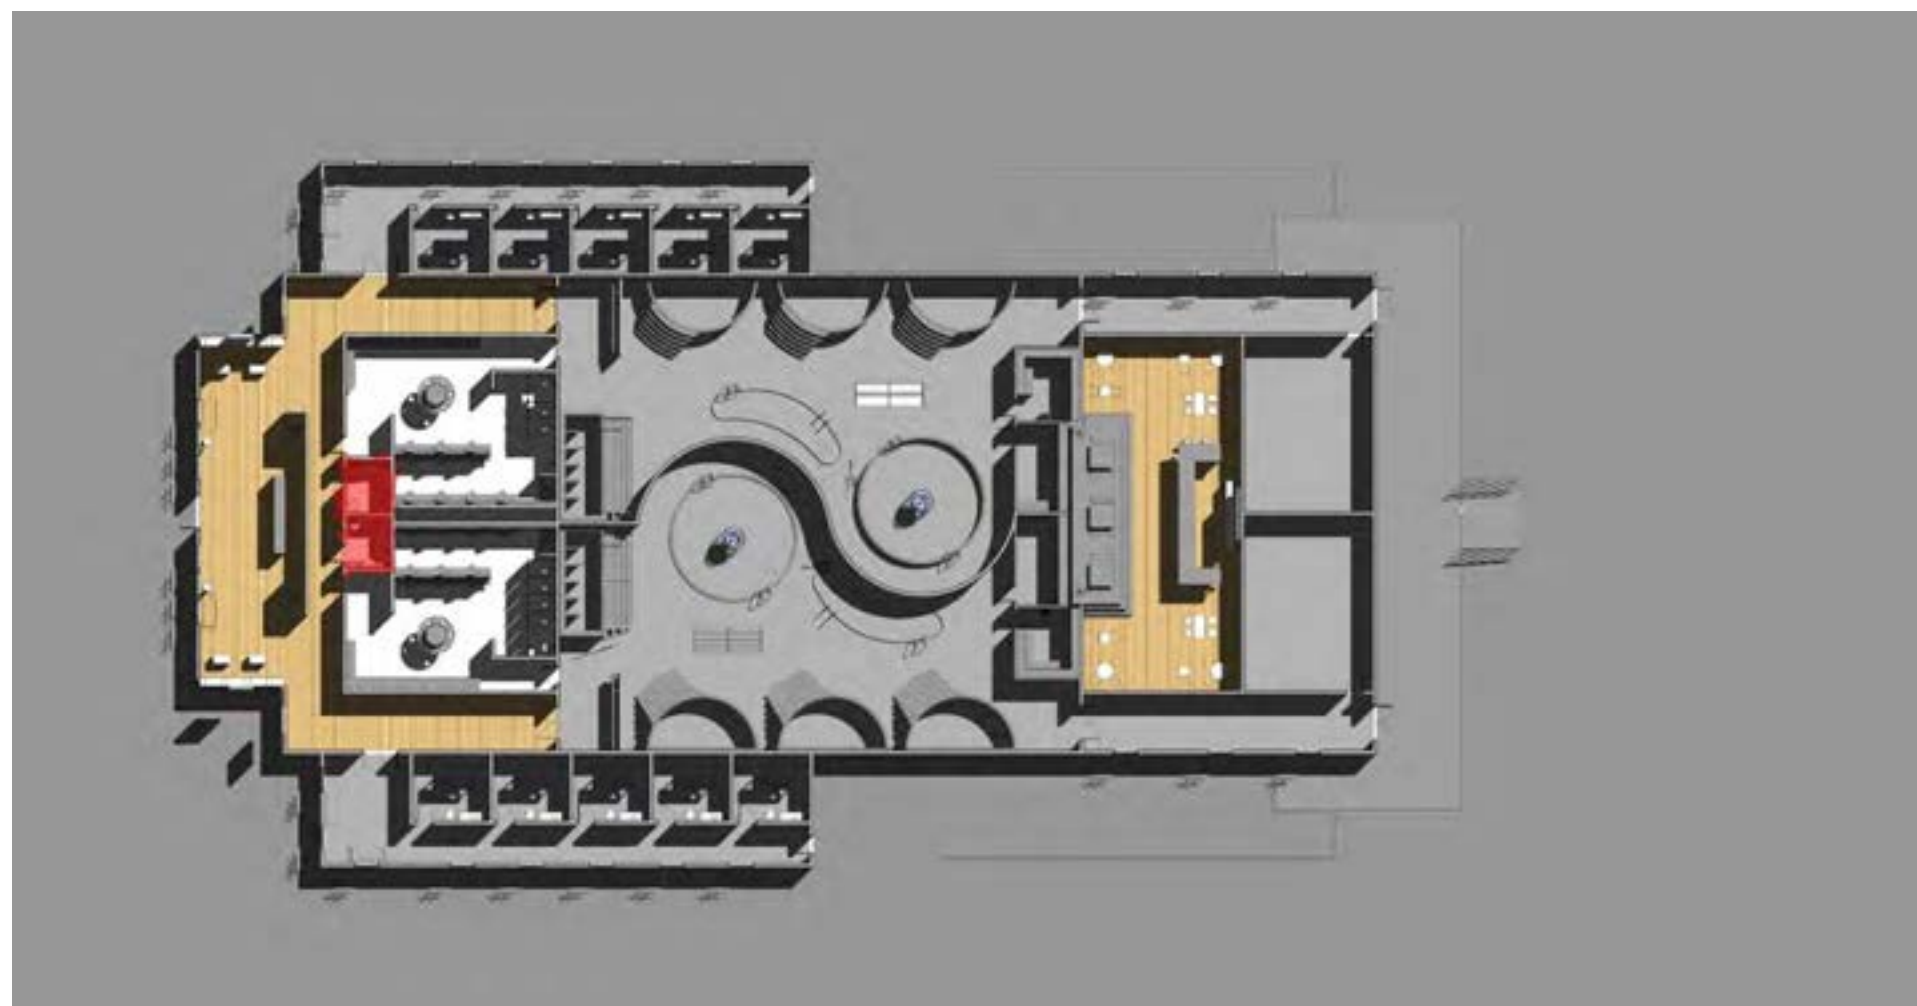

Family Bath

ADA Toilet and Sink Requirements are Met

ADA Showers are Located in Each Locker Room