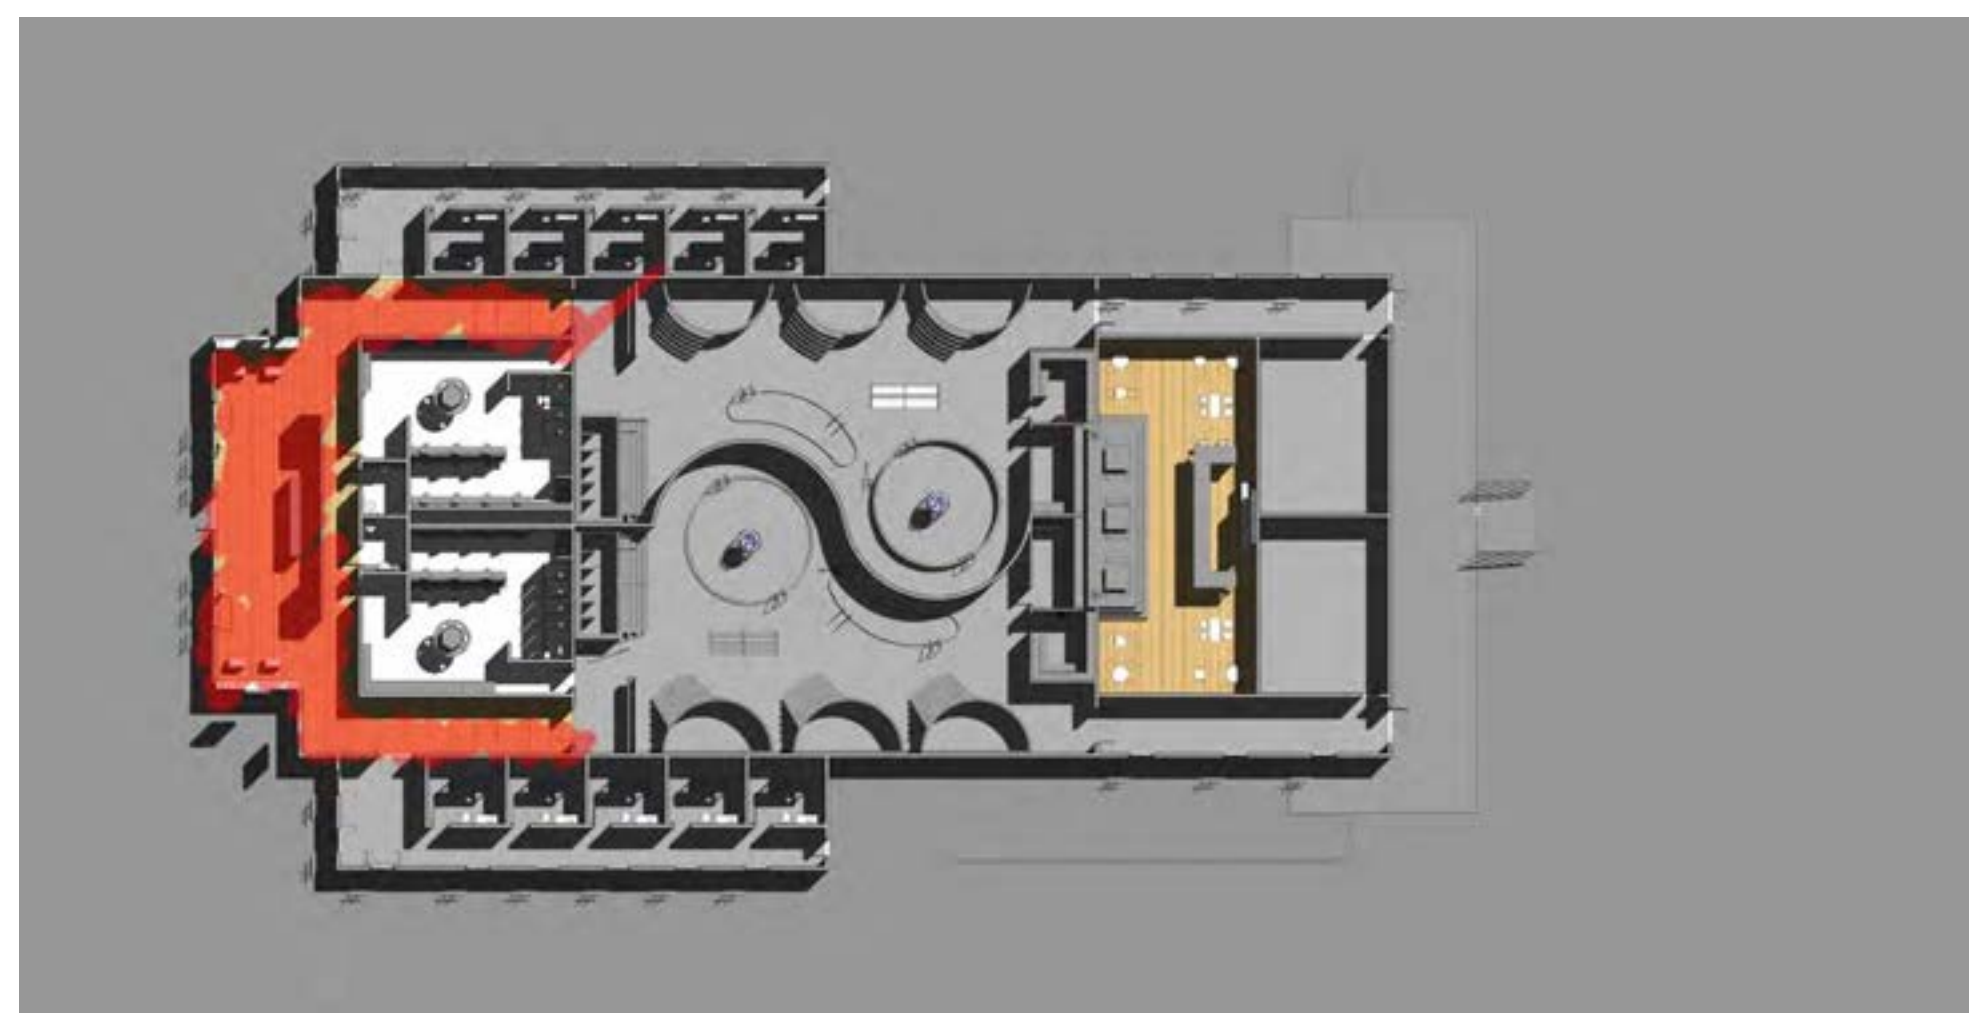

○ NOT DESIRABLE
 ○ LESS OF AN IMPORTANCE
 ● DESIRABLE/NECESSARY ADJACENCY

Floor Plan

Manzo Sento Floorplan

Scale: 1/8"=1'

Floor Plan with Annotations

Reflected Ceiling Plan

RCP LEGEND	
	1' x 1' SQUARE DOWN LIGHT
	1' x 1' SQUARE UP LIGHT
	1' x 1' ROUND DOWN LIGHT
	1' x 1' ROUND UP LIGHT
	1' x 1' SQUARE DOWN LIGHT
	1' x 1' SQUARE UP LIGHT
	1' x 1' ROUND DOWN LIGHT
	1' x 1' ROUND UP LIGHT
	1' x 1' SQUARE DOWN LIGHT
	1' x 1' SQUARE UP LIGHT
	1' x 1' ROUND DOWN LIGHT
	1' x 1' ROUND UP LIGHT

Reception Area

- Shoe Lockers
- -Sitting area for removal of shoes
- -Guests receive a waterproof bracelet that is linked to their payment card which is used for making purchases at the front desk and in the Tea Room. They also are synced to lock and unlock their chosen locker.