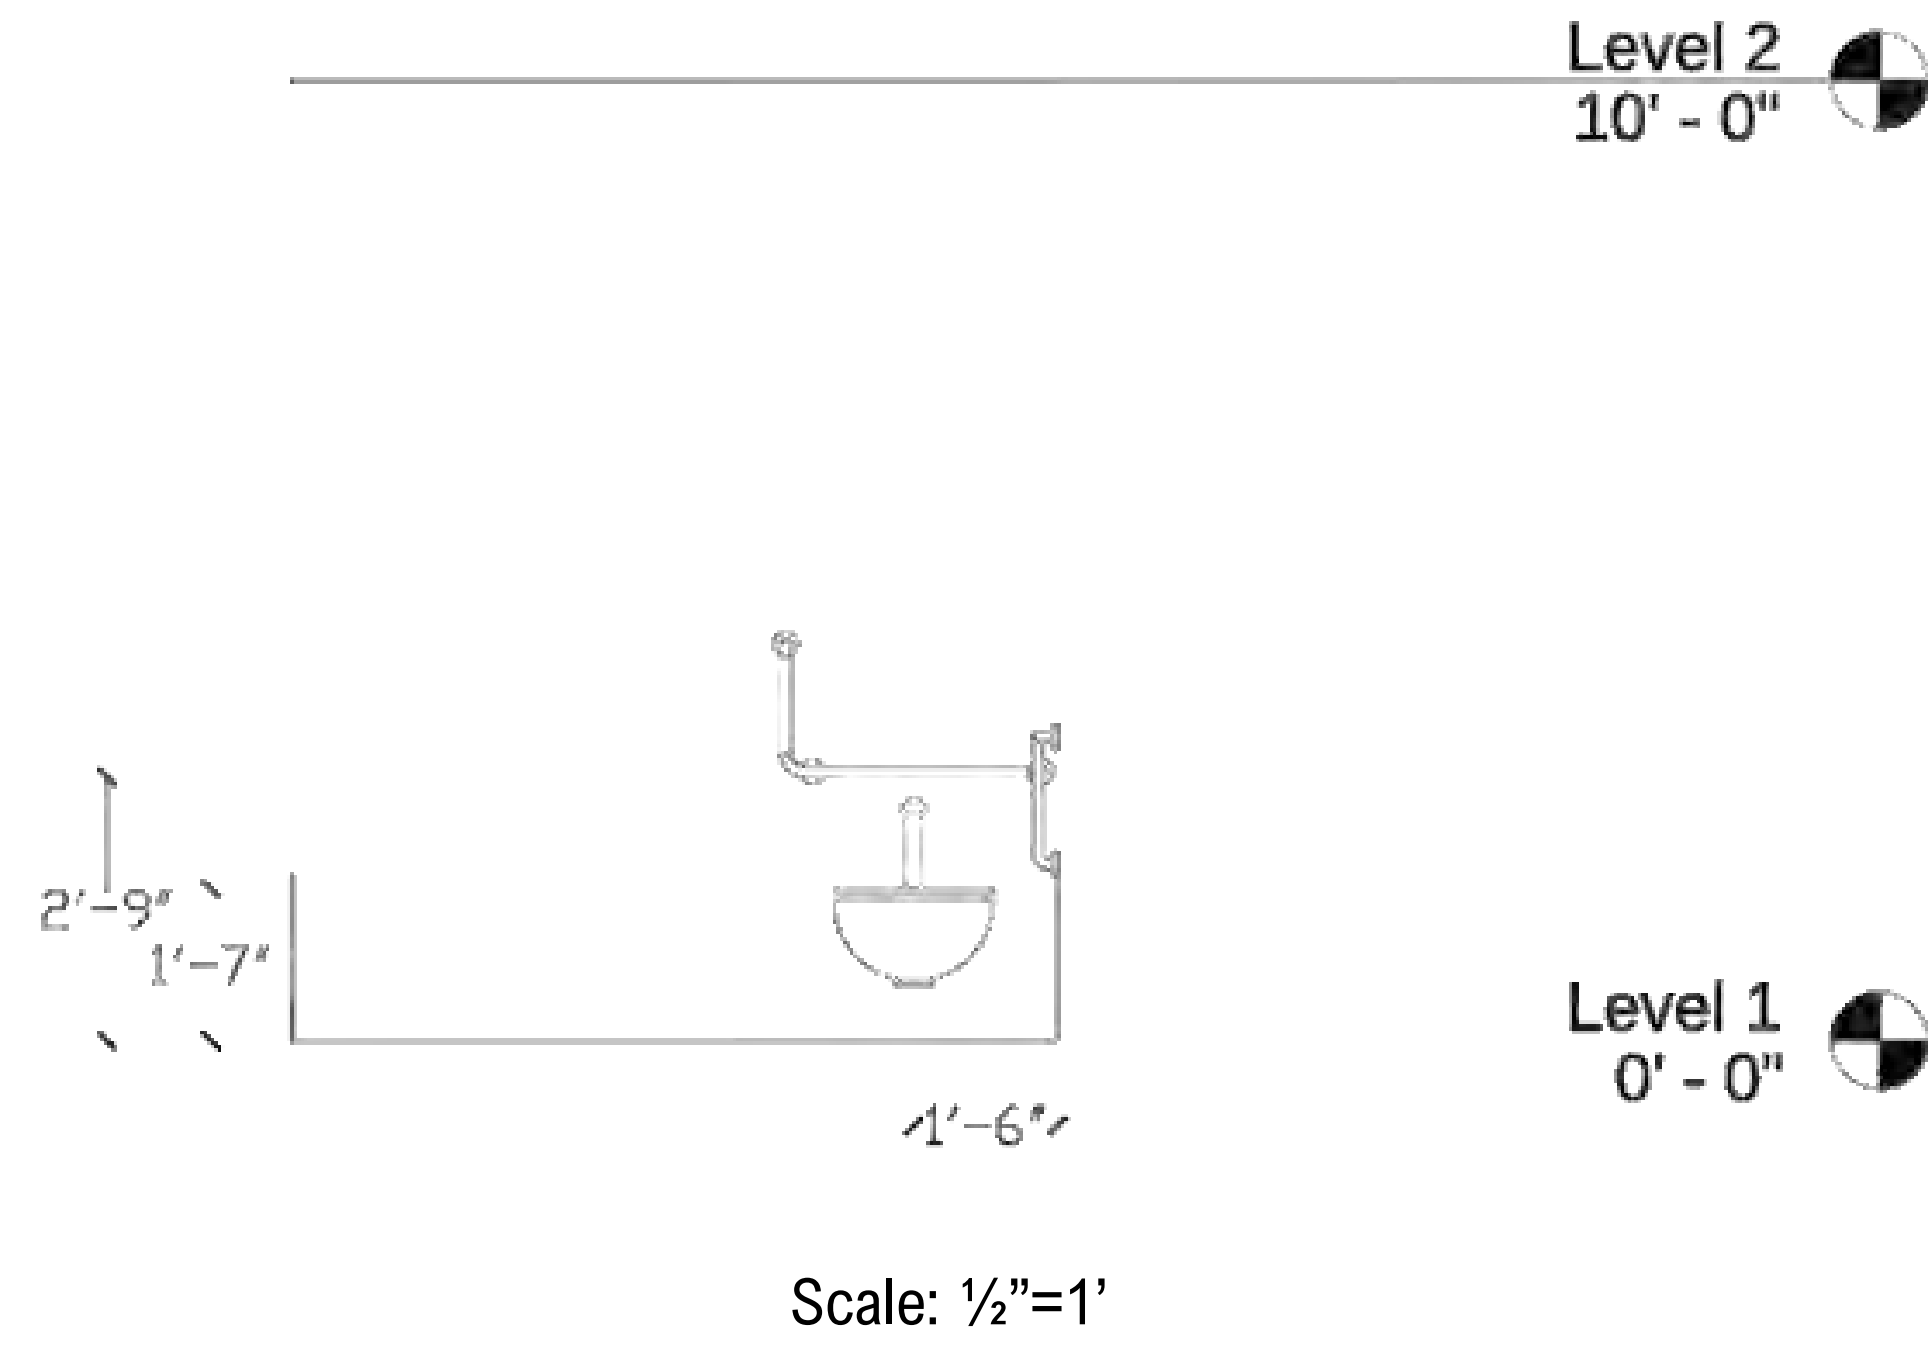

Family Bath

ADA Toilet and Sink Requirements are Met

ADA Showers are Located in Each Locker Room