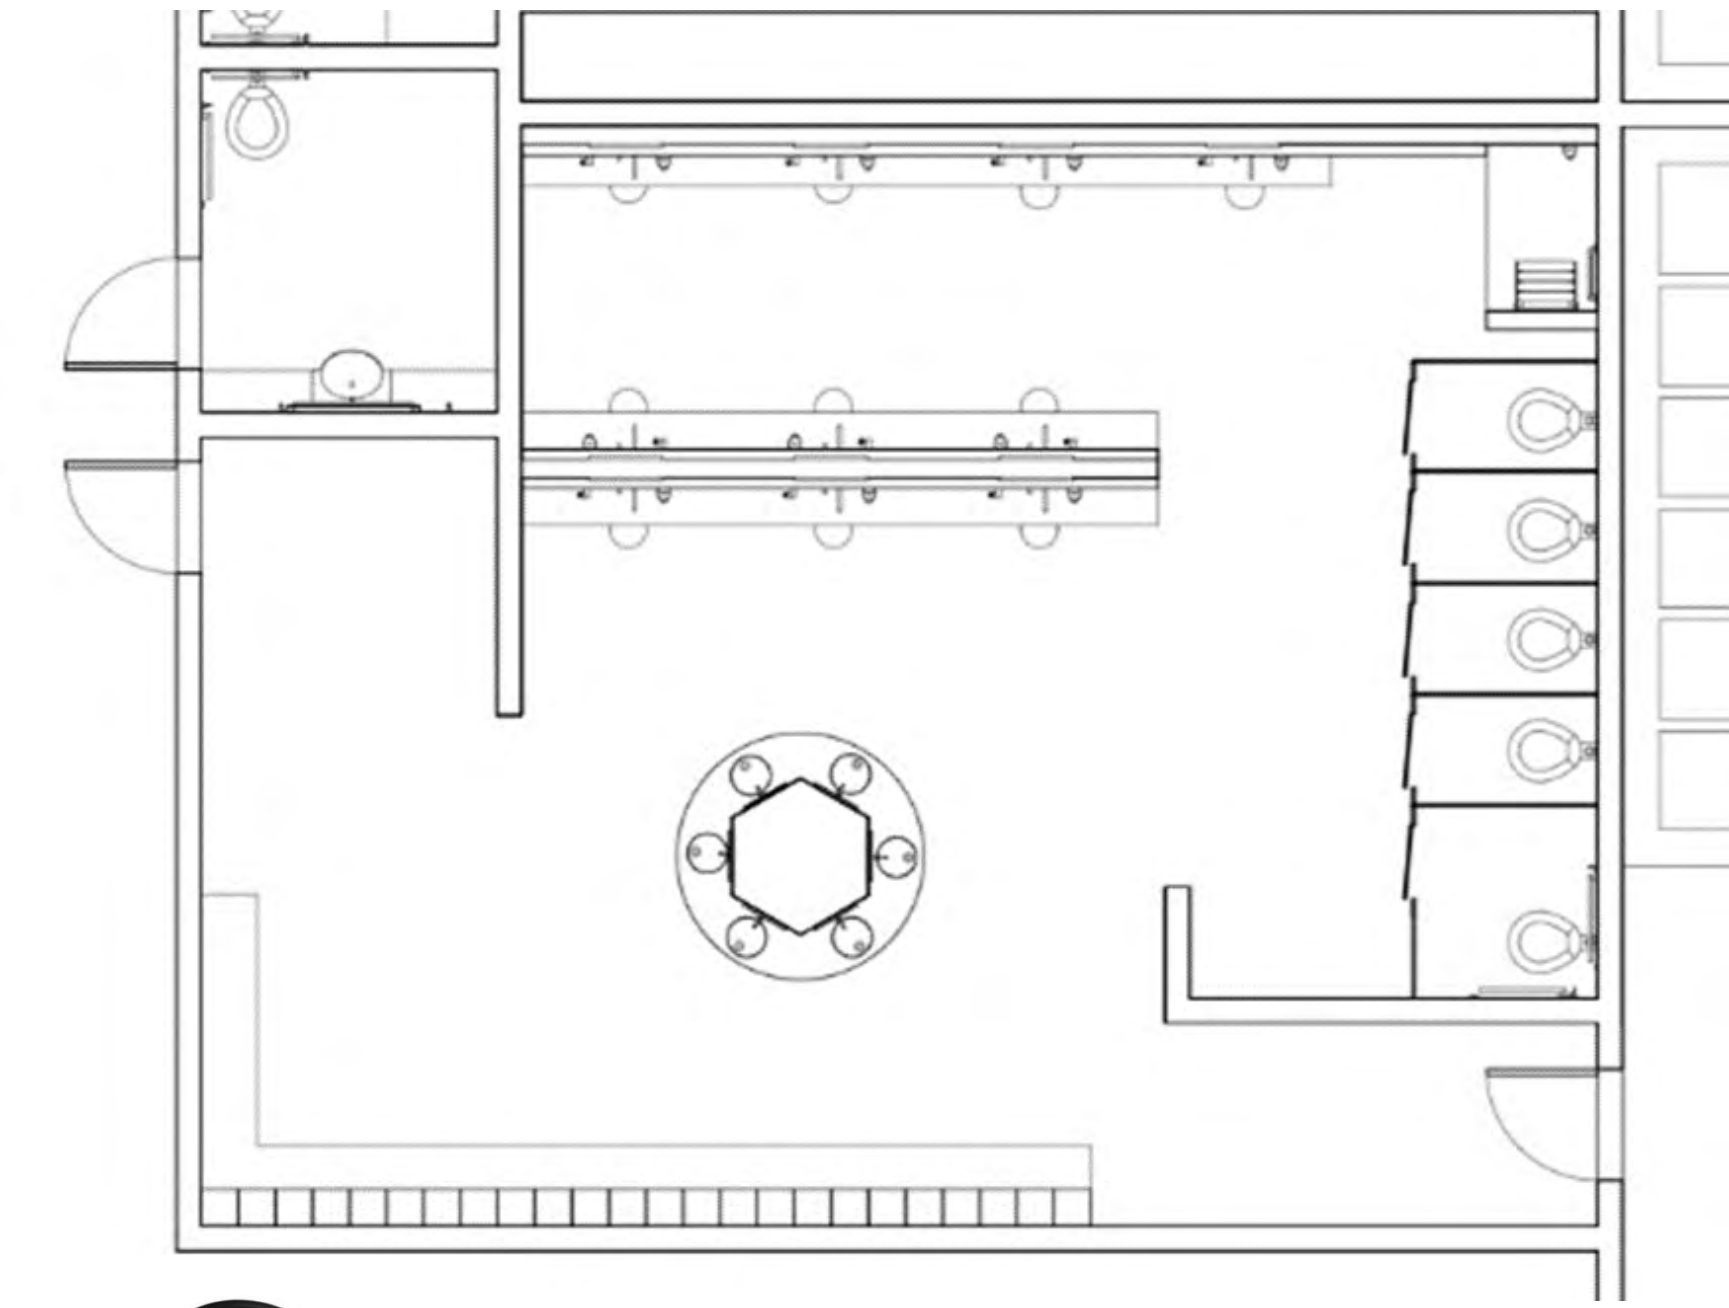

Locker Rooms