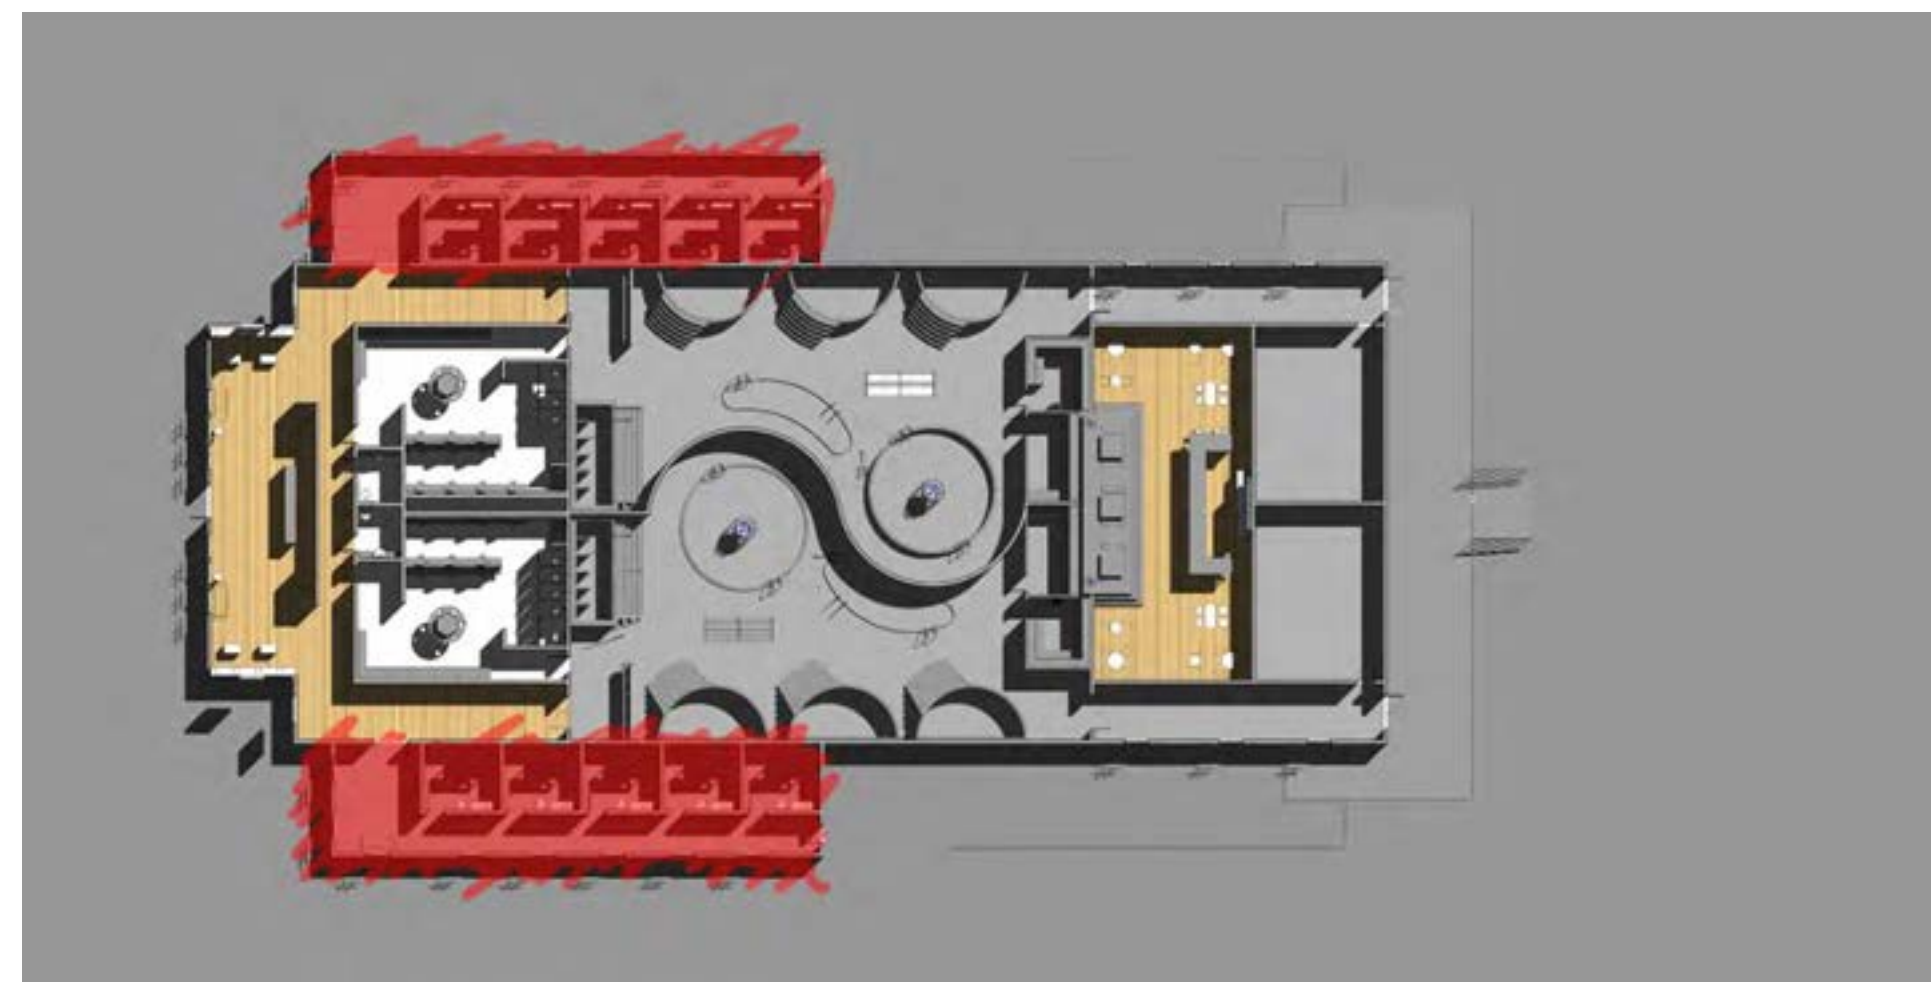

RFID Silicone Waterproof Wristband by CXJ RFID Factory

RM F20 DES387

Massage Rooms

Name: Chapman Cherry Blossom Wallpaper
Color/Finish: Blue
Dimensions: 21"x396"
Manufacturer: Brewster
Location: Massage Rooms

Name: Counter Culture Carpet Tiles
Color/Finish: Offbeat Contemporary
Dimensions: 2' Tiles
Manufacturer: Milliken
Location: Massage Rooms

Name: Stardew Wall Paint
Color/Finish: SW 9138
Dimensions: N/A
Manufacturer: Sherwin Williams
Location: Massage Rooms

Color/Finish: White
Dimensions: 31"x74"x30"
Manufacturer: Buy Rite Beauty
Location: Massage Rooms

RM F20 DES387

Family Bath

ADA Toilet and Sink Requirements are Met

ADA Showers are Located in Each Locker Room