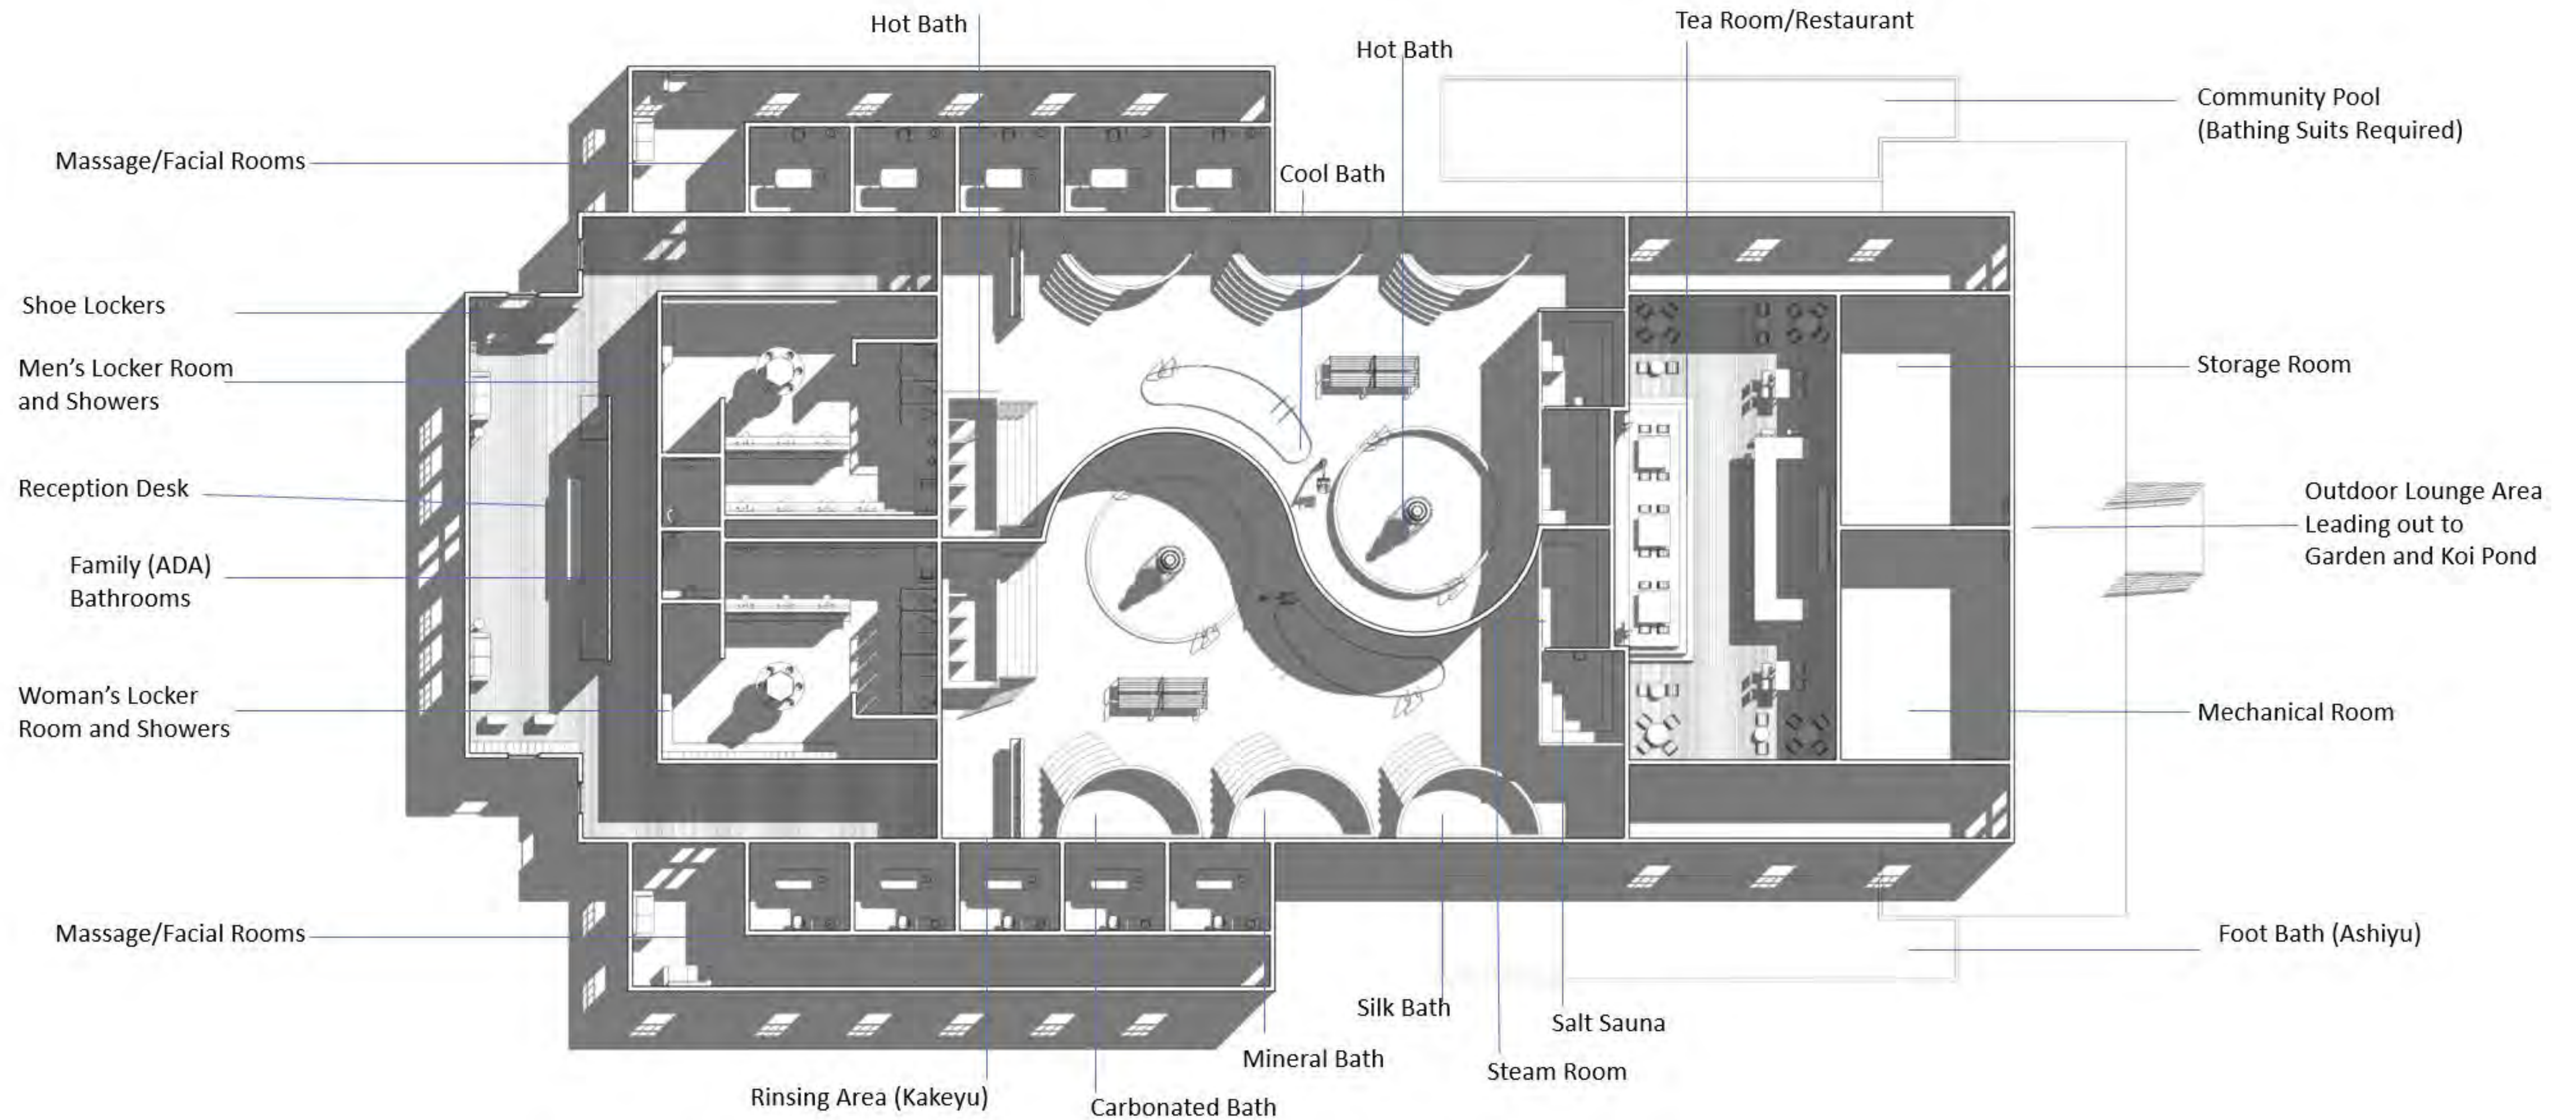

ADJACENCY MATRIX

ENTRANCE	●	○	○	○	○	○	○	○	○	○	○	○	○	○	○	○	○	○	○	○	○
RECEPTION DESK	●	○	○	○	○	○	○	○	○	○	○	○	○	○	○	○	○	○	○	○	○
LOCKERS	●	○	○	○	○	○	○	○	○	○	○	○	○	○	○	○	○	○	○	○	○
SHOWERS	●	○	○	○	○	○	○	○	○	○	○	○	○	○	○	○	○	○	○	○	○
BATHING ROOM	●	○	○	○	○	○	○	○	○	○	○	○	○	○	○	○	○	○	○	○	○
SAUNA/STEAMROOM	●	○	○	○	○	○	○	○	○	○	○	○	○	○	○	○	○	○	○	○	○
TEA ROOM	●	○	○	○	○	○	○	○	○	○	○	○	○	○	○	○	○	○	○	○	○
MASSAGE/FACIAL ROOMS	●	○	○	○	○	○	○	○	○	○	○	○	○	○	○	○	○	○	○	○	○
OUTDOOR GARDEN	●	○	○	○	○	○	○	○	○	○	○	○	○	○	○	○	○	○	○	○	○
COMMUNITY POOL	●	○	○	○	○	○	○	○	○	○	○	○	○	○	○	○	○	○	○	○	○
FAMILY BATH	●	○	○	○	○	○	○	○	○	○	○	○	○	○	○	○	○	○	○	○	○
FOOT POOL	●	○	○	○	○	○	○	○	○	○	○	○	○	○	○	○	○	○	○	○	○

○ NOT DESIRABLE
 ○ LESS OF AN IMPORTANCE
 ● DESIRABLE/NECESSARY ADJACENCY

Floor Plan

Manzo Sento Floorplan

Scale: 1/8"=1'

Floor Plan with Annotations

Reflected Ceiling Plan

RCP LEGEND	
	1' x 1' SQUARE DOWN LIGHT
	1' x 1' SQUARE UP LIGHT
	1' x 1' ROUND DOWN LIGHT
	1' x 1' ROUND UP LIGHT
	1' x 1' SQUARE DOWN LIGHT
	1' x 1' SQUARE UP LIGHT
	1' x 1' ROUND DOWN LIGHT
	1' x 1' ROUND UP LIGHT
	1' x 1' SQUARE DOWN LIGHT
	1' x 1' SQUARE UP LIGHT
	1' x 1' ROUND DOWN LIGHT
	1' x 1' ROUND UP LIGHT

Reception Area

- Shoe Lockers
- -Sitting area for removal of shoes
- -Guests receive a waterproof bracelet that is linked to their payment card which is used for making purchases at the front desk and in the Tea Room. They also are synced to lock and unlock their chosen locker.

Color/Finish: White
Dimensions: 31"x74"x30"
Manufacturer: Buy Rite Beauty
Location: Massage Rooms

RM F20 DES387

Family Bath

ADA Toilet and Sink Requirements are Met

ADA Showers are Located in Each Locker Room