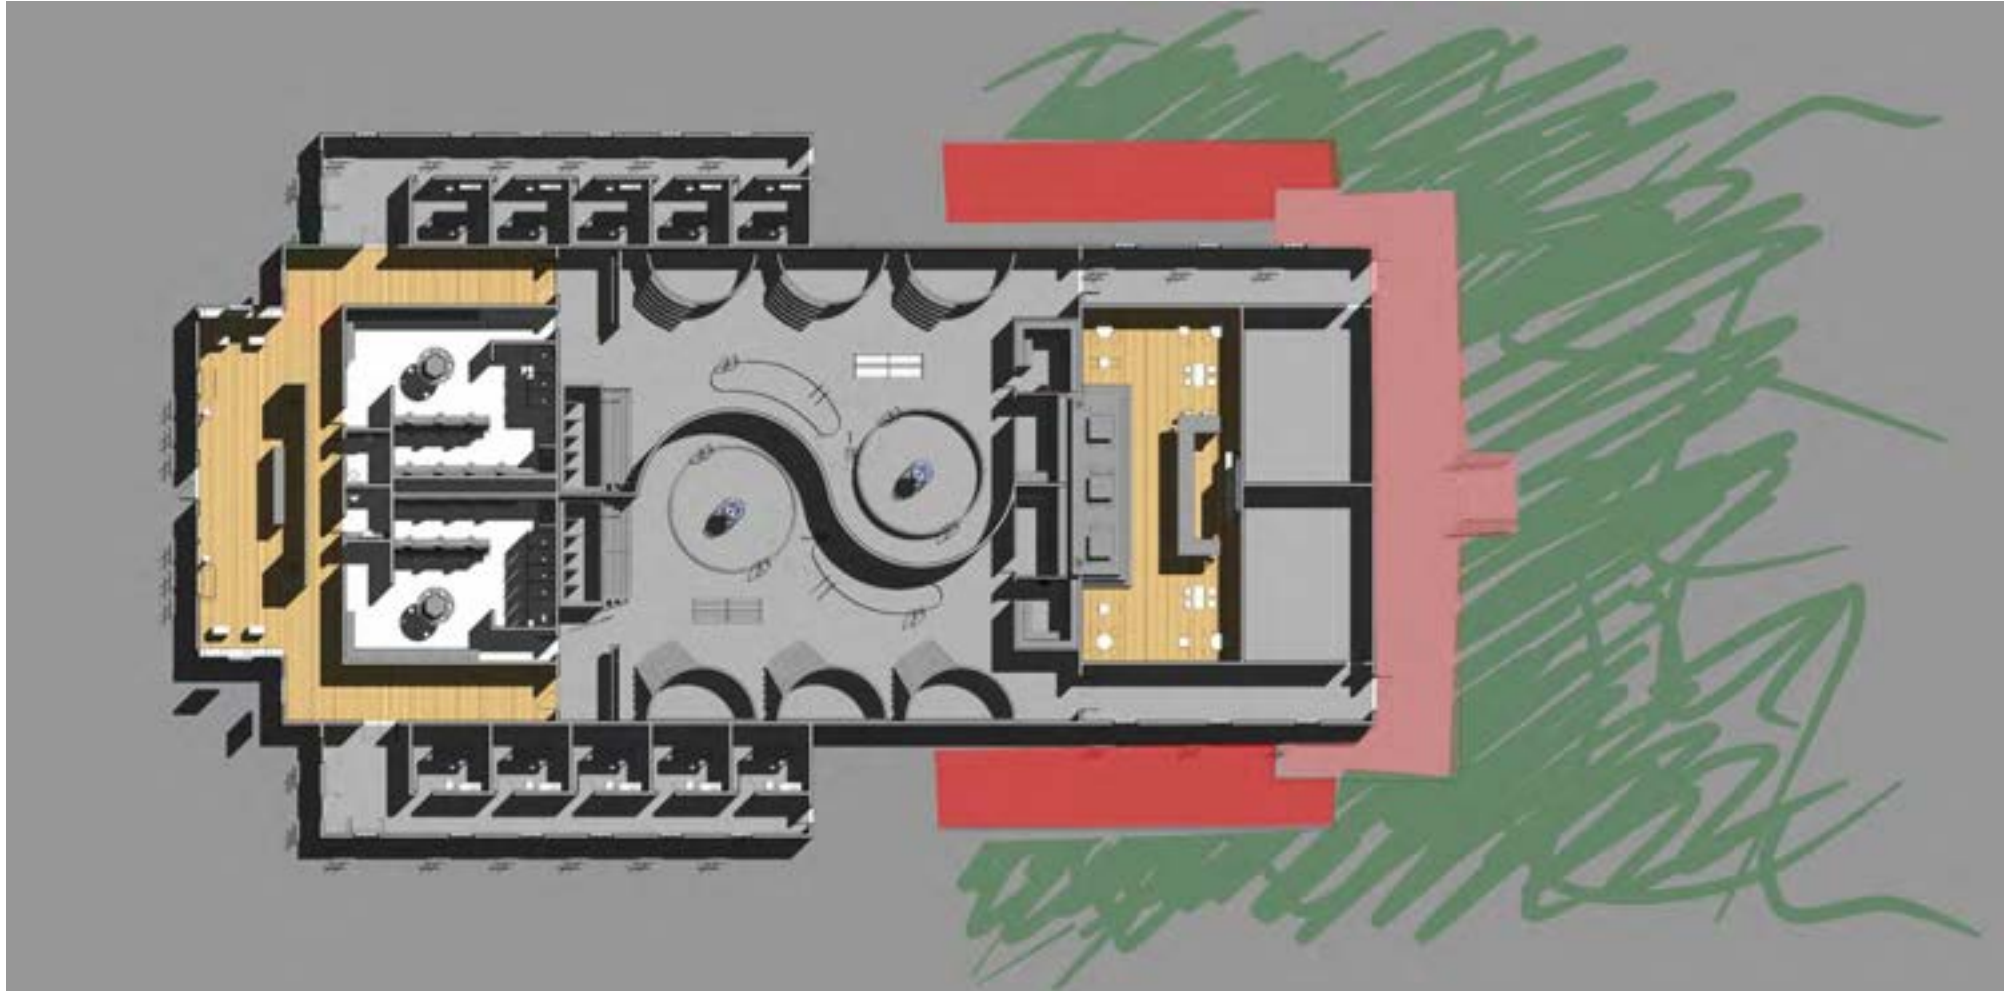

Outdoor Area