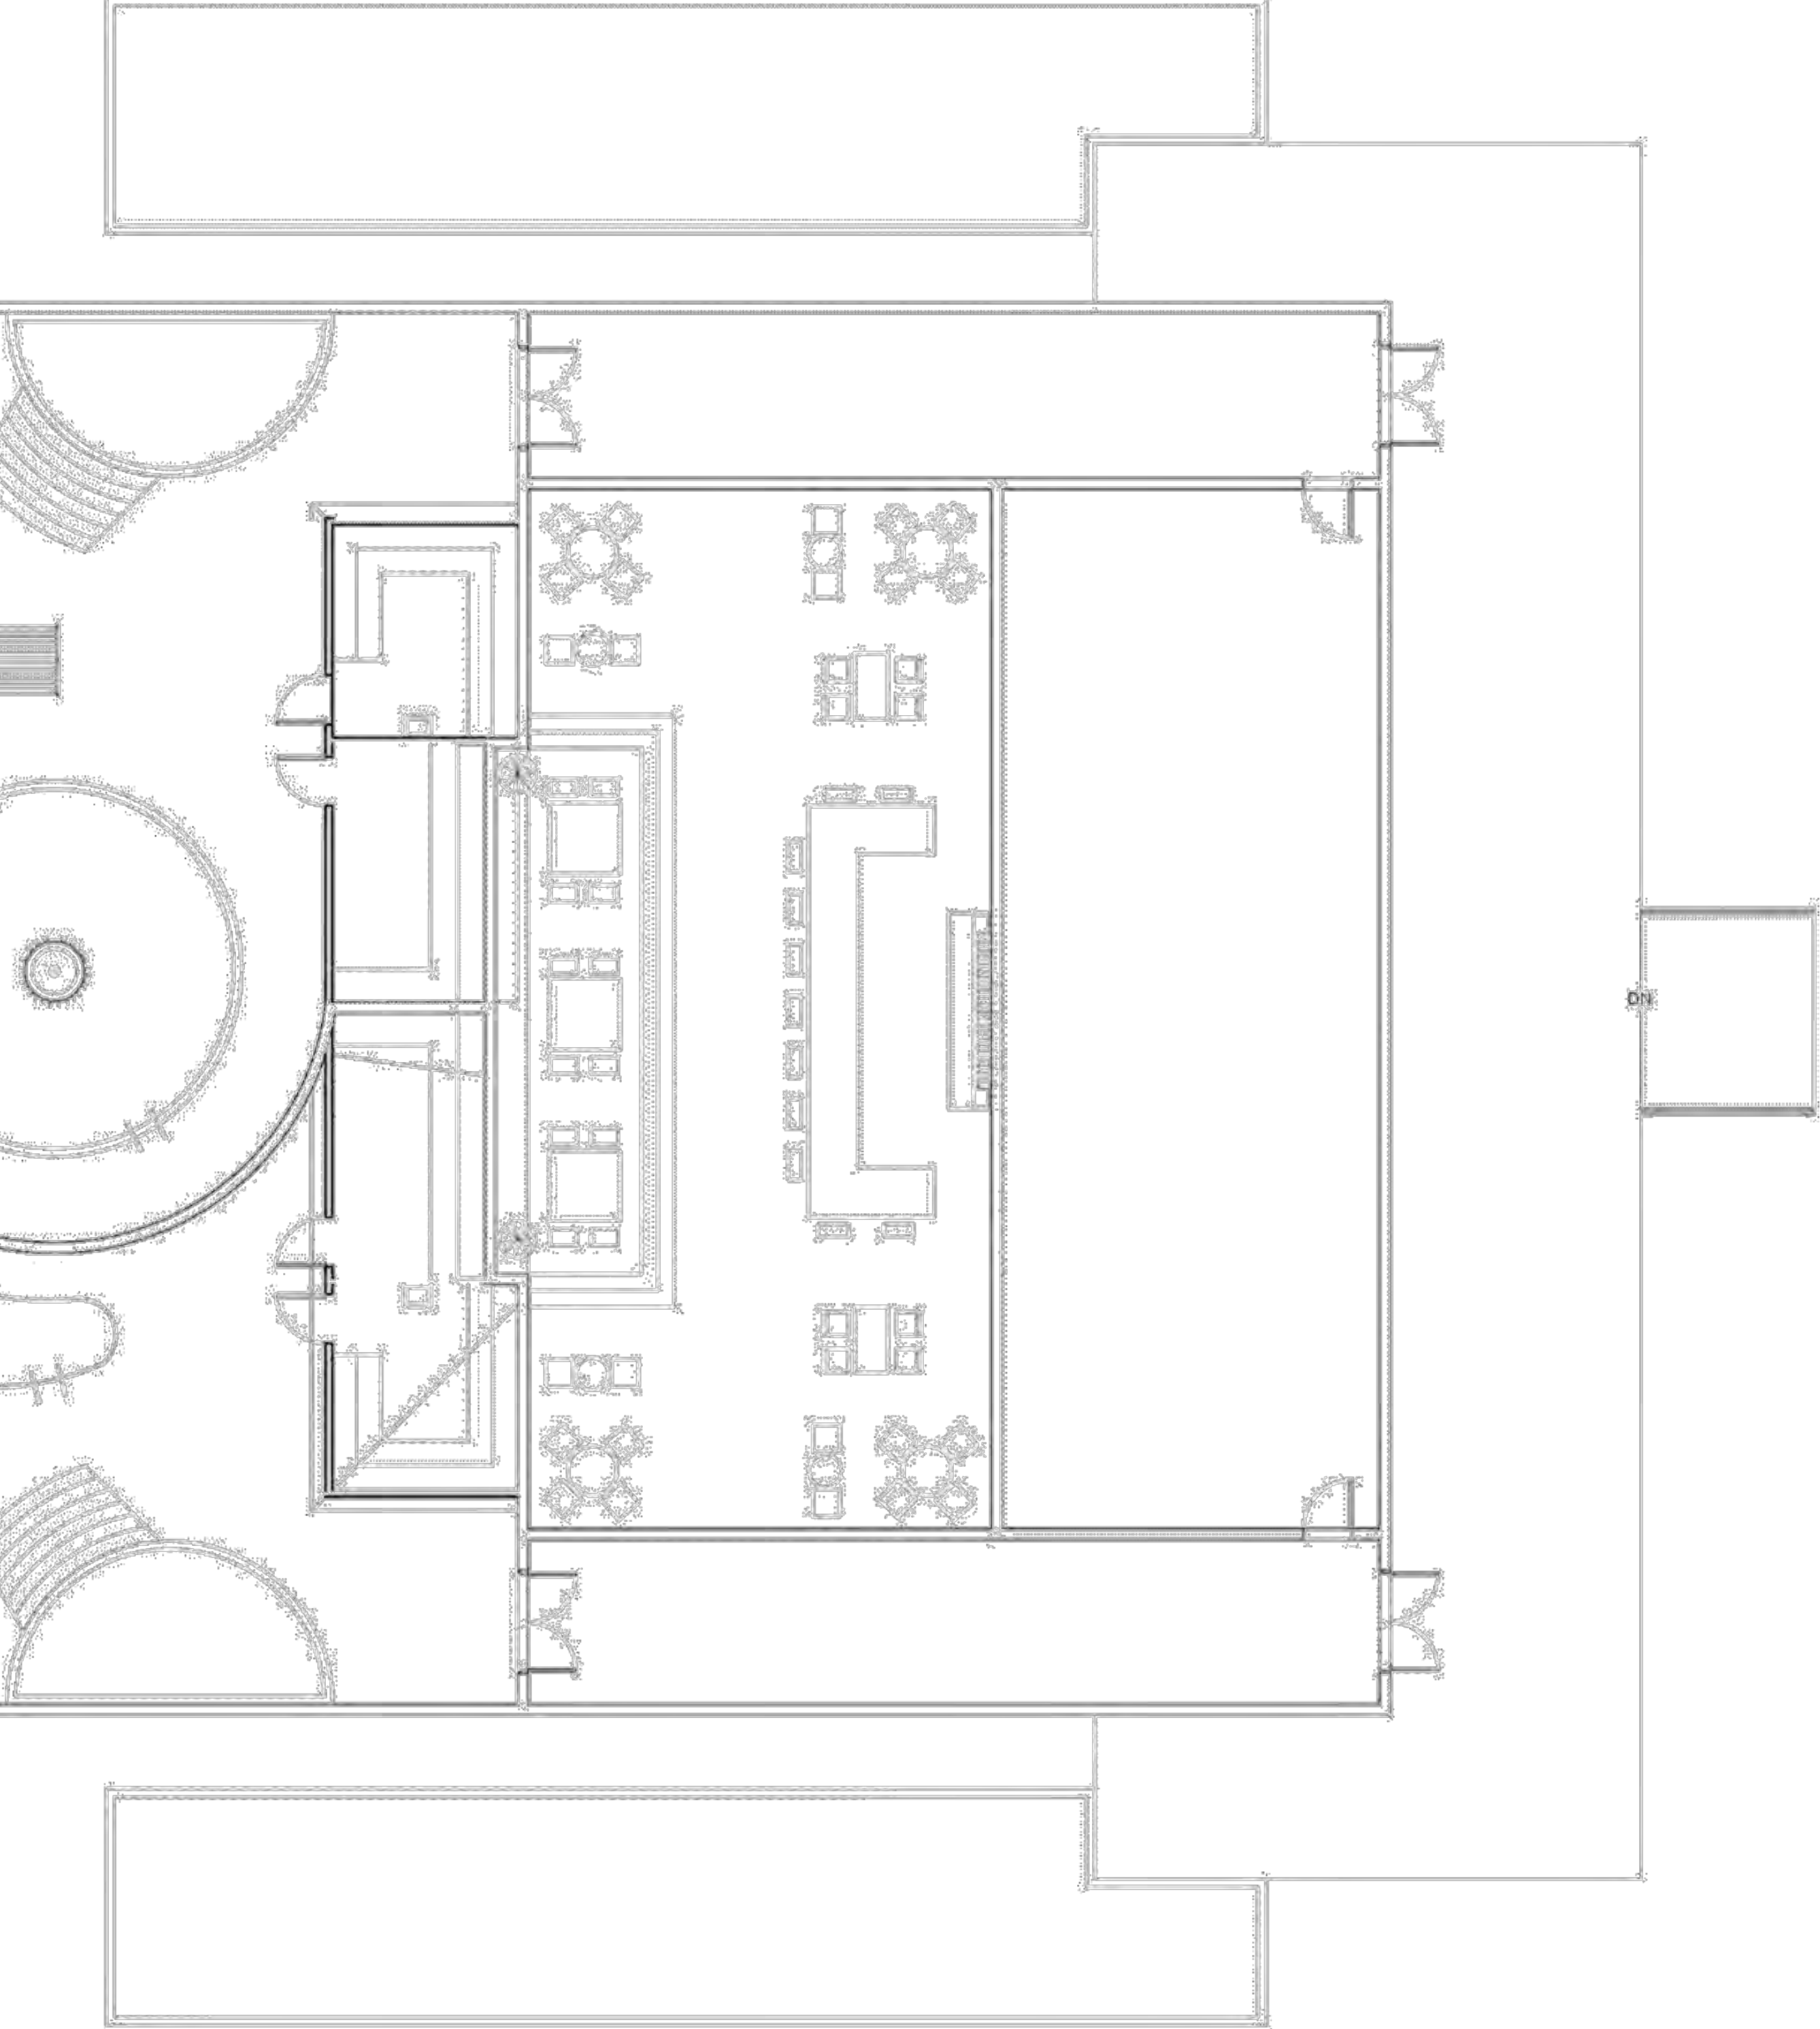

Name: Hexagonal Single Light Pendant
Color/Finish: Metal Frame, Glass Diffuser
Dimensions: 4.75"x4.75"x24"
Manufacturer: Benjara
Location: Above Tea Room Bar

Name: Edna Mid-Century Modern Dining Table
Color/Finish: French Oak Light Brown
Dimensions: 37.44"x61.23"x34.72"
Manufacturer: Baxton Studio
Location: Tea Room

Name: Scandinavian Style Dining Chair
Color/Finish: Dark Walnut
Dimensions: 17.75"x19.89"x33.54"
Manufacturer: Baxton Studio
Location: Tea Room

RM F20 DES387

Outdoor Area

Name: Windsong Crane Wallpaper
Color/Finish: Grey
Dimensions: 20.5"x198"
Manufacturer: York
Location: Kitchen Island