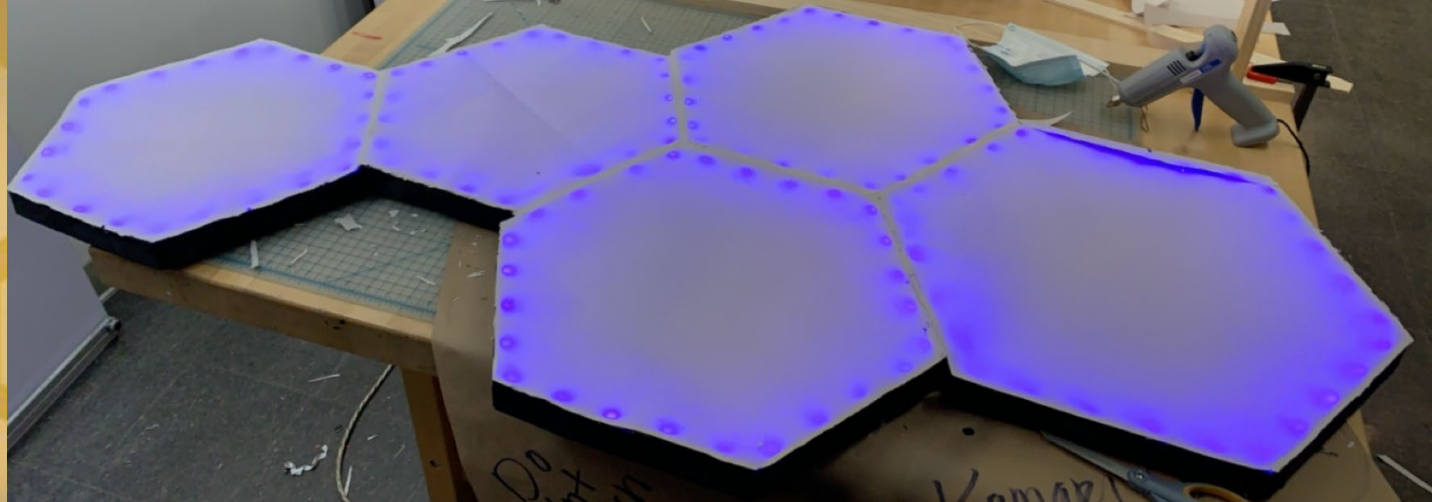

# Inspiration and Process work

hex/oct Panels w/ LEDs

Black/Silver color Very Reflective

Built-in/Flush LED strips

Clear string attachments

Top View

Name it:  
Retail value: \$  
look up materials for suspension lights

# Technical Drawings

W:59.6"  
H:29.3"  
D:1.5"

# GLOHIVE

Item #:051821

Type: Wall Mount

Dimensions: W: 59.6" H:29.3" D:1.5"

Color/Finish: Black/Sliver/Gold

Material: Steel & Tempered Glass

Light Bulb Type: LED Strip

Product Features: Dimmable & Color Adjusting