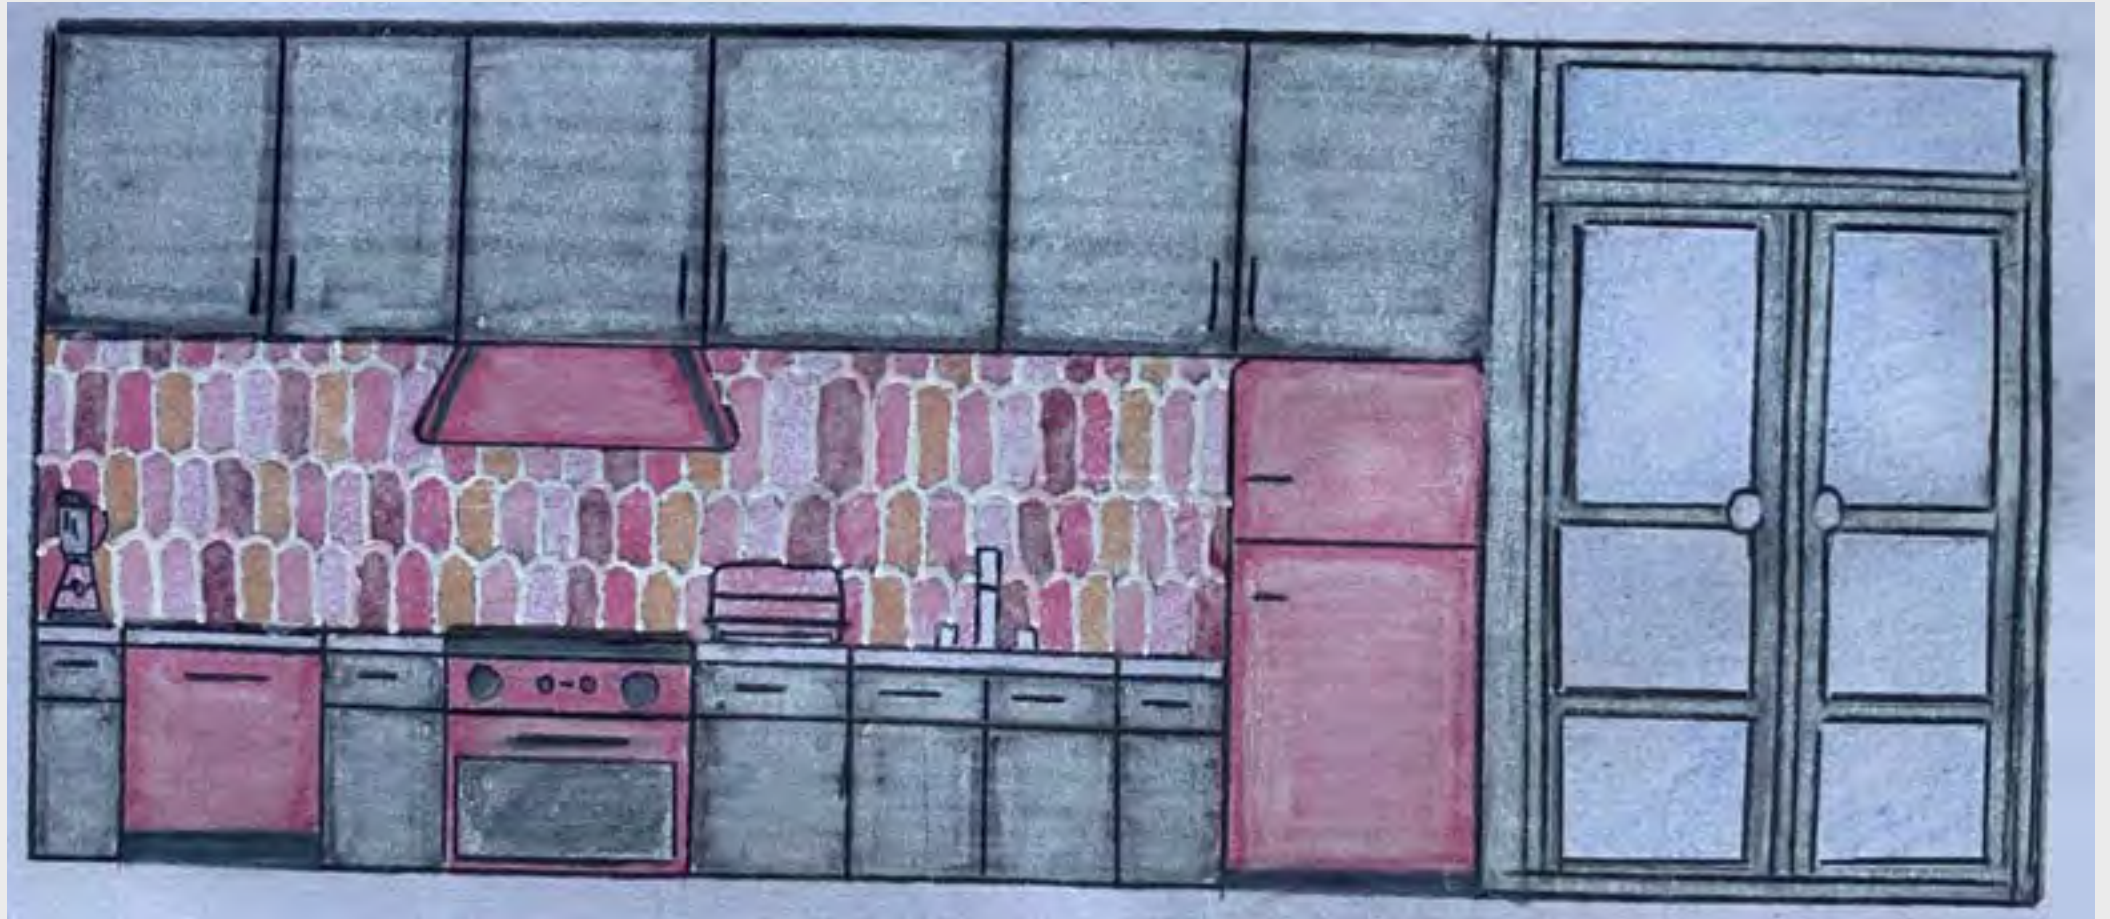

Kitchen

Kitchen Rendered Elevation

$\frac{1}{4} = 1'-0''$