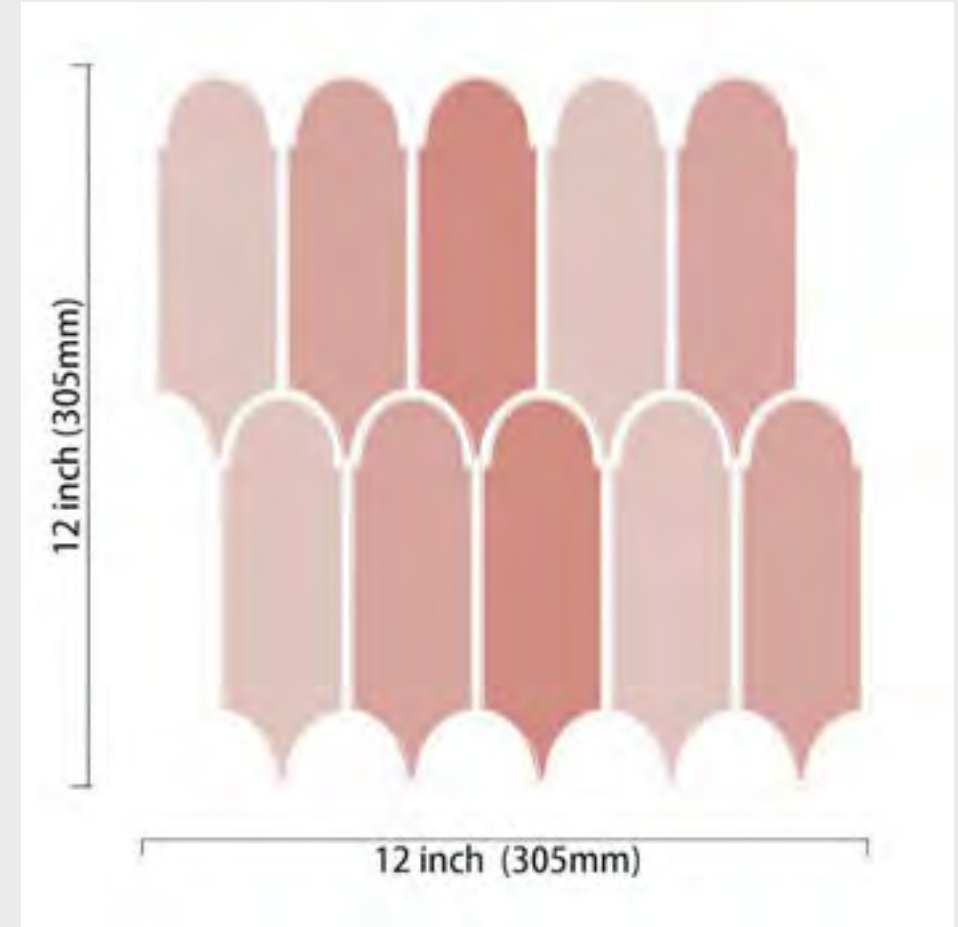

Cabinets tops

- Wayfair Basics Framed Wall Cabinet
- Price: 109.99
- 24" H x 23" W x 12" D
- Color: Finish White
- Included:
 - 2 Shelves
 - 1 Adjustable Shelf
 - Wall Mount Hardware

Backsplash Tile

- Backsplash Kitchen Tile
- Price: \$31.20
- 12*12 Inch
- Color: Pink Fish
- Scale Peel and Stick Tile
- Fish scale Tile Backsplash
- Waterproof
- Heat Resistant

Dimensions

- Overall: 28"H, 38"W, 33"D
- Seat Height: 18"
- Seat Depth: 22"
- Arm Height: 23.25"
- Arm Width: 8.5"
- Distance Between Arms: 21"
- Leg Height: 12"
- Under Clearance: 12"

Tulip Side Table

- Price: \$294
- Color: Pink, Green, and Purple
- Material: Resin
- Size: 16.1×13.8×23.6 inch
- Small side table, shaped like a flower.