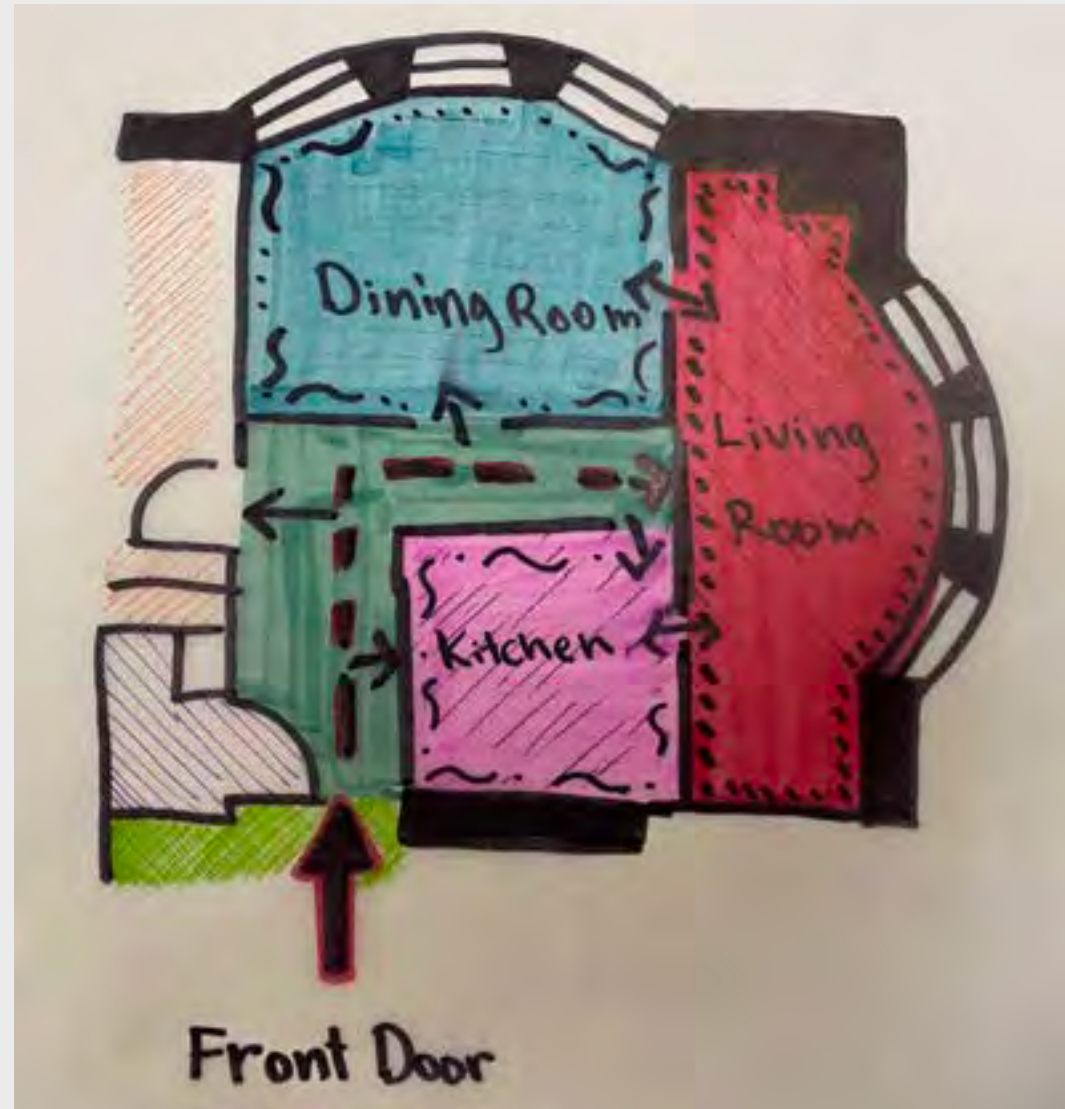

Blocking Map