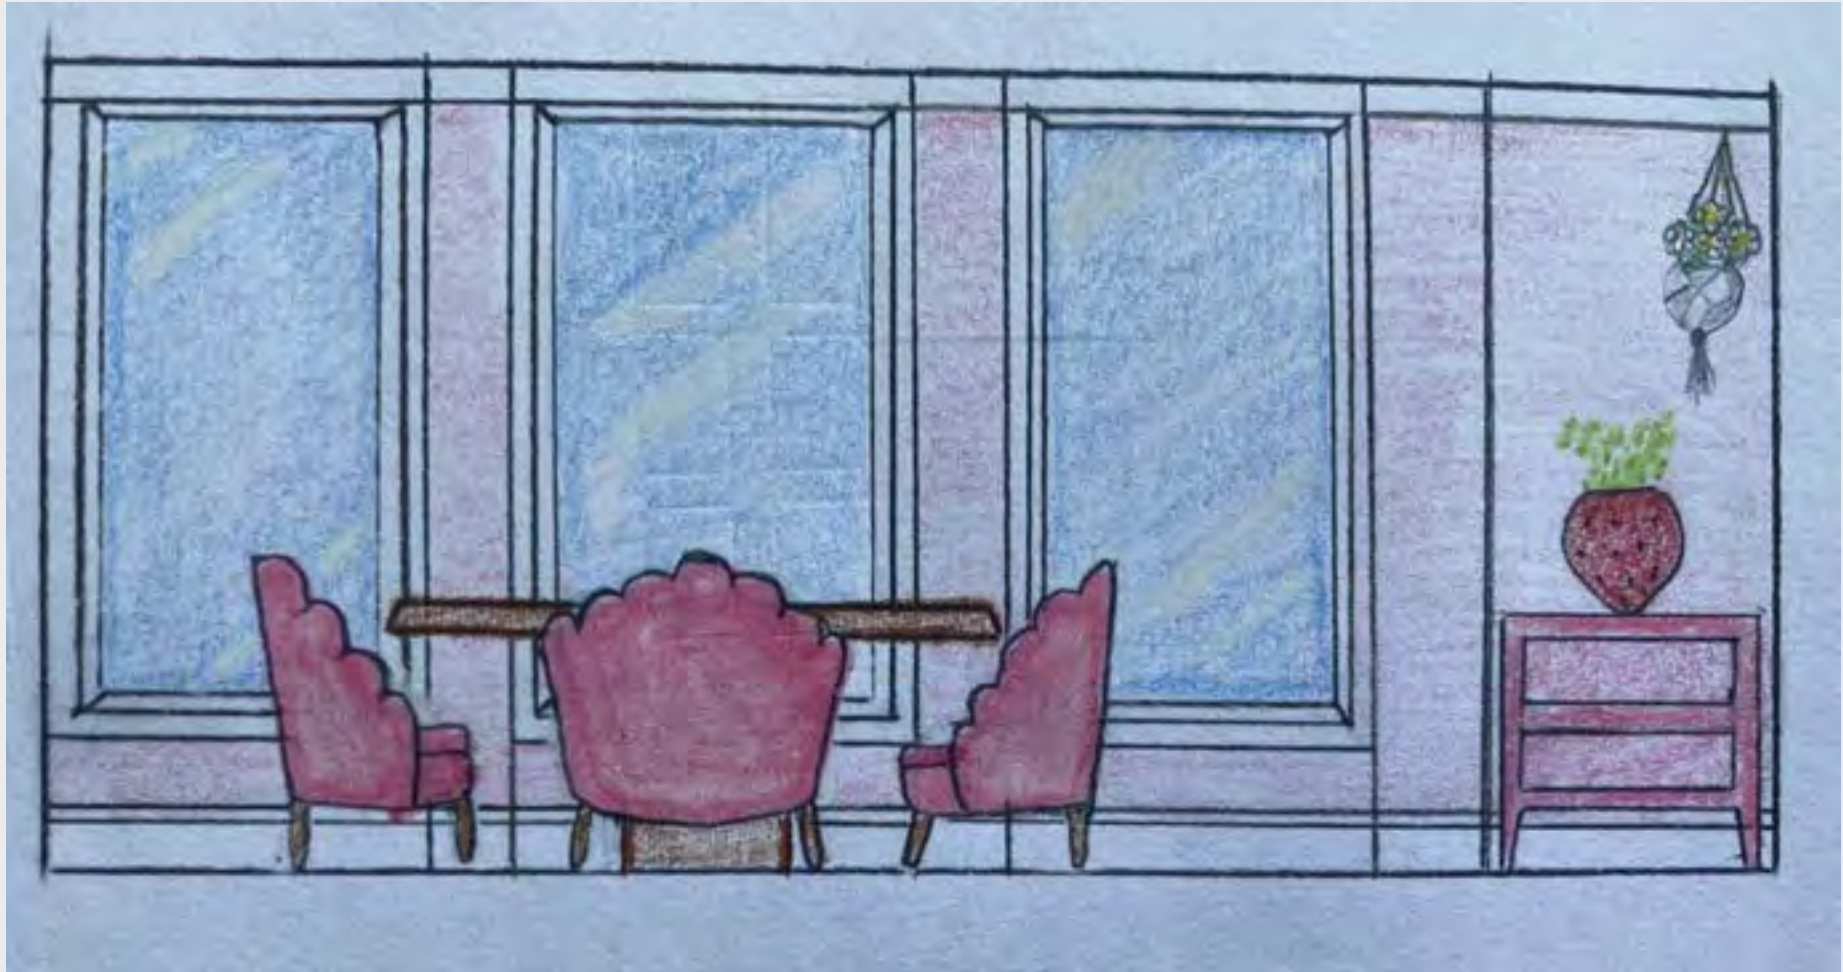

Dinning Room

Dining Room Rendered Elevation

$\frac{1}{4} = 1'-0''$