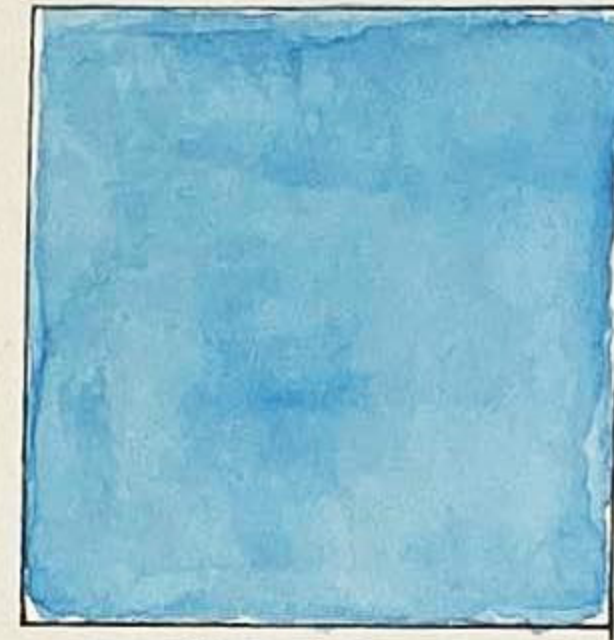

Watercolor Exercise - Values of the same color

Jenna Robinson

Light

medium

Dark

Background wash

Light ← → Dark

Value