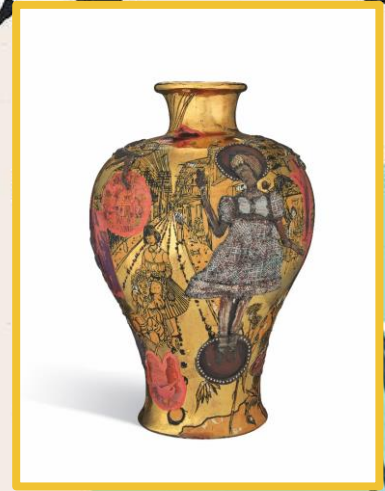

Ceramic Inspiration

Ceramics 2

Grayson Perry

- Grayson Perry is a British artist. He is mostly known for his work in ceramics and tapestries.
- He has an alter ego he calls Claire. He used this to be more expressful through his art.
- He often depicts scenes of troubled childhood, different cultures, and mark making in his work.
- Gallery:
https://www.saatchigallery.com/artist/grayson_perry

Betty Woodman

- Betty Woodman is a ceramic artist.
- She was born in Connecticut in 1930 and died in New York in 2019.
- She is best known for her painterly style of ceramic work and adding a stylized almost paint stroke feel to her ceramic art.
- She also was able to teach in the fine arts department at the University of Colorado.
- Gallery:
<https://americanart.si.edu/artist/betty-woodman-6016>.

Beatrice Wood

- Beatrice wood was best known for her ceramic art. She often tried to make her clay art appear to be made out of different materials other than clay by using various lusters, glazes, and mark making techniques.
- She grew up and passed away in California.
- Gallery:
<https://americanart.si.edu/artist/beatrice-wood-5468>.