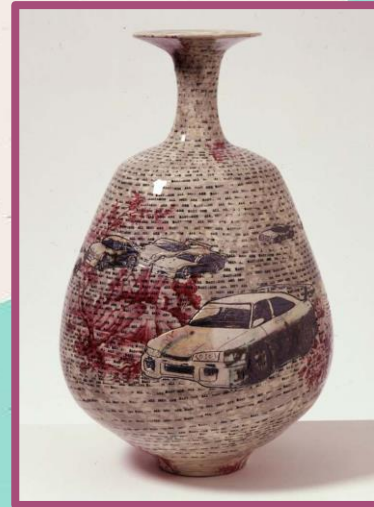

Ceramic Inspiration

Ceramics 2

Grayson Perry

- Grayson Perry is a British artist. He is mostly known for his work in ceramics and tapestries.
- He has an alter ego he calls Claire. He used this to be more expressful through his art.
- He often depicts scenes of troubled childhood, different cultures, and mark making in his work.
- Gallery:
https://www.saatchigallery.com/artist/grayson_perry

Betty Woodman

- Betty Woodman is a ceramic artist.
- She was born in Connecticut in 1930 and died in New York in 2019.
- She is best known for her painterly style of ceramic work and adding a stylized almost paint stroke feel to her ceramic art.
- She also was able to teach in the fine arts department at the University of Colorado.
- Gallery:
<https://americanart.si.edu/artist/betty-woodman-6016>.

Beatrice Wood

- Beatrice wood was best known for her ceramic art. She often tried to make her clay art appear to be made out of different materials other than clay by using various lusters, glazes, and mark making techniques.
- She grew up and passed away in California.
- Gallery:
<https://americanart.si.edu/artist/beatrice-wood-5468>.