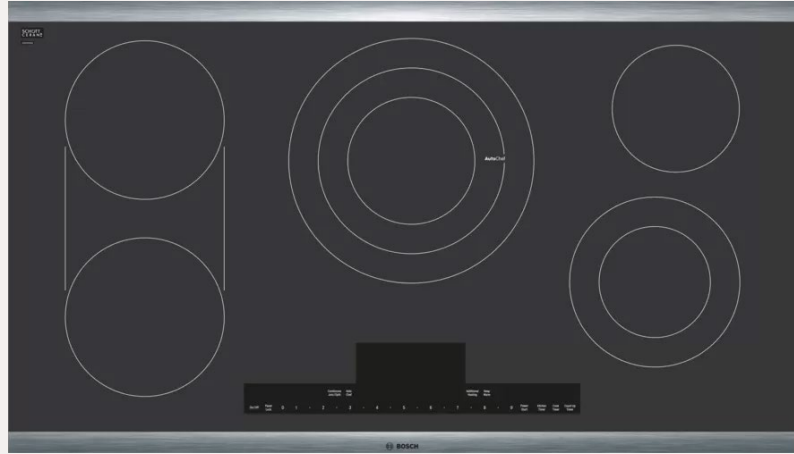

800 Series Gas
Freestanding Range 30"
Stainless Steel

800 Series Gas
Freestanding Range 36"
Black Stainless Steel

Slip In Range

Benchmark® Gas Slide-in Range 30" Stainless Steel

30-Inch 5-Element Electric Slide-In Convection Range

Zline Professional 30 Inch Wide 4 cu. ft. Slide-In Dual Fuel Range

Cooktops

Benchmark® Electric Cooktop 36" Black, surface mount without frame

500 Series Electric Cooktop 24" Black, surface mount without frame