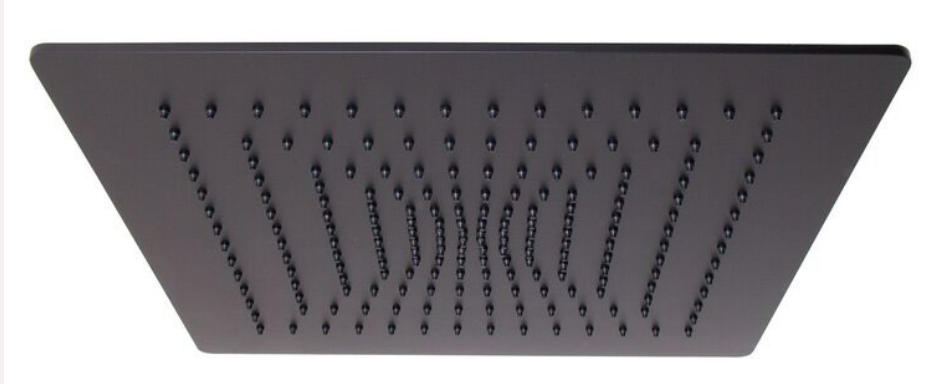

Rohl
San Giovanni Wall Mounted Faucet

LACAVA
Cigno Standard
1.2 Gallons Per
Minute GPM Wall
Mounted Faucet

Shower Fixtures

Brizo
Essential™ Linear Round
H2Okinetic® Multi-
Function Hydrati® 2|1
Shower

Riobel
Multi Function Showerhead with
Arm

Brizo
Litze® Wall Mount Handshower
with H2Okinetic® Technology

Waterfall Shower

Speakman

Lura Ceiling Mounted Fixed Shower Head

Riobel

Rain Fixed Shower Head

GROHE

Rainshower™ 1.75 Gallons Per Minute GPM Ceiling Mounted
Rain Shower Head