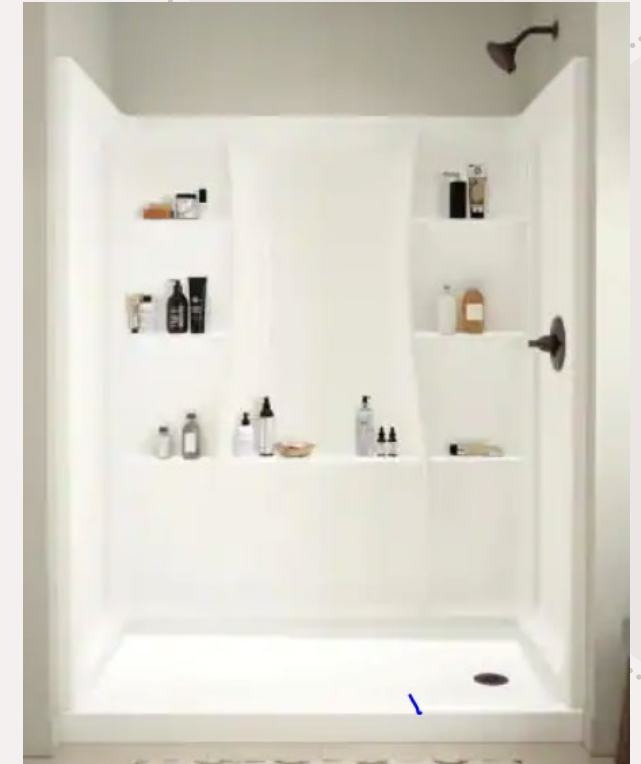

Showers Center Drain

Infinity-Z 36 in. L x 48 in. W x 76 3/4 in. H Alcove Center Shower Kit with Shower Wall and Shower Pan in Bronze/White

Daylight 36 in. x 36 in. x 72 in. Center Drain Corner Shower Kit in White with Frameless Door in Chrome

Flex 36 in. x 36 in. x 76.75 in. Pivot Shower Kit Door in Brushed Nickel with Center Drain White Base and Back Walls Kit

Showers with Side drain

Jetcoat 32 in. x 60 in. x 78 in. 5-Piece Shower Kit in Carrara White with Right Drain Base in White

Everyday 60 in. x 30 in. x 72 in. 1-Piece Acrylx Acrylic Bath and Shower Kit with Left Drain in White

Classic 400 60 in. W x 74 in. H Three Piece Direct-to-Stud Alcove Shower Wall Surround in High Gloss White