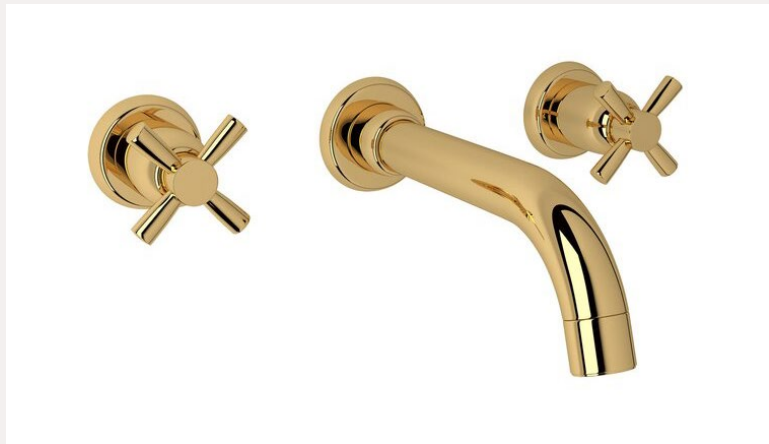

Selected

Brushed Gold Standard 1.5 Gallons Per Minute GPM Widespread Faucet

Signature Hardware

Boca Raton Standard 1.2 Gallons Per Minute GPM Widespread Faucet

Wall Mounted Faucets

Perrin & Rowe
Holborn Wall Mount
Bathroom Faucet

Rohl
San Giovanni Wall Mounted Faucet

LACAVA
Cigno Standard
1.2 Gallons Per
Minute GPM Wall
Mounted Faucet

Shower Fixtures

Brizo
Essential™ Linear Round
H2Okinetic® Multi-
Function Hydrati® 2|1
Shower

Riobel
Multi Function Showerhead with
Arm