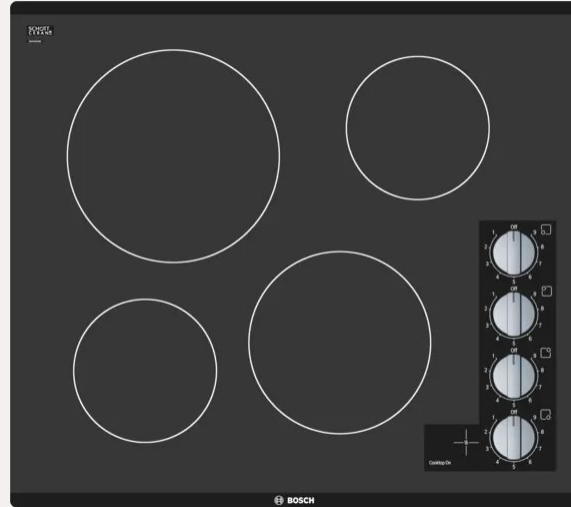

800 Series Gas
Freestanding Range 30"
Stainless Steel

800 Series Gas
Freestanding Range 36"
Black Stainless Steel

Slip In Range

Benchmark® Gas Slide-in Range 30" Stainless Steel

30-Inch 5-Element Electric Slide-In Convection Range

Zline Professional 30 Inch Wide 4 cu. ft. Slide-In Dual Fuel Range

Cooktops

Benchmark® Electric Cooktop 36" Black, surface mount without frame

500 Series Electric Cooktop 24" Black, surface mount without frame