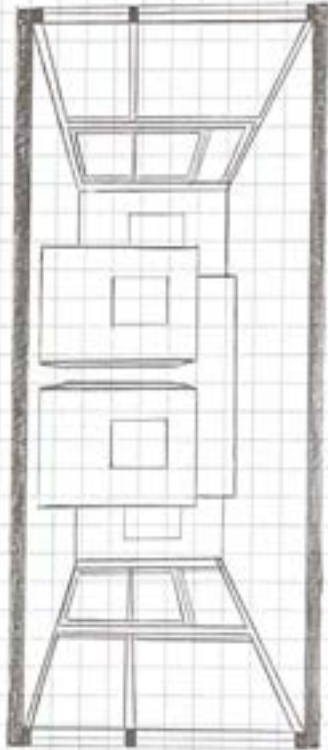

ARTISTEN APT GALLERY FLOOR PLAN

11.0.14

MILKHEM ART GALLERY REFLECTED CEILING PLAN

1/4" = 1'

CHILDREN ART GALLERY - EAST WALL ELEVATION  
1/4" = 1'

MULTI-WINDOW WALL ELEVATION  
 1/4" = 1'

MILKIN NOT GALLERY ENTRANCE WALL ELEVATION  
1/4" = 1'

MILLIKEN APT GALLERY - EAST WALL SECTION  
1/4" = 1'

MILKIN ART GALLERY - BACK WALL PERSPECTIVE