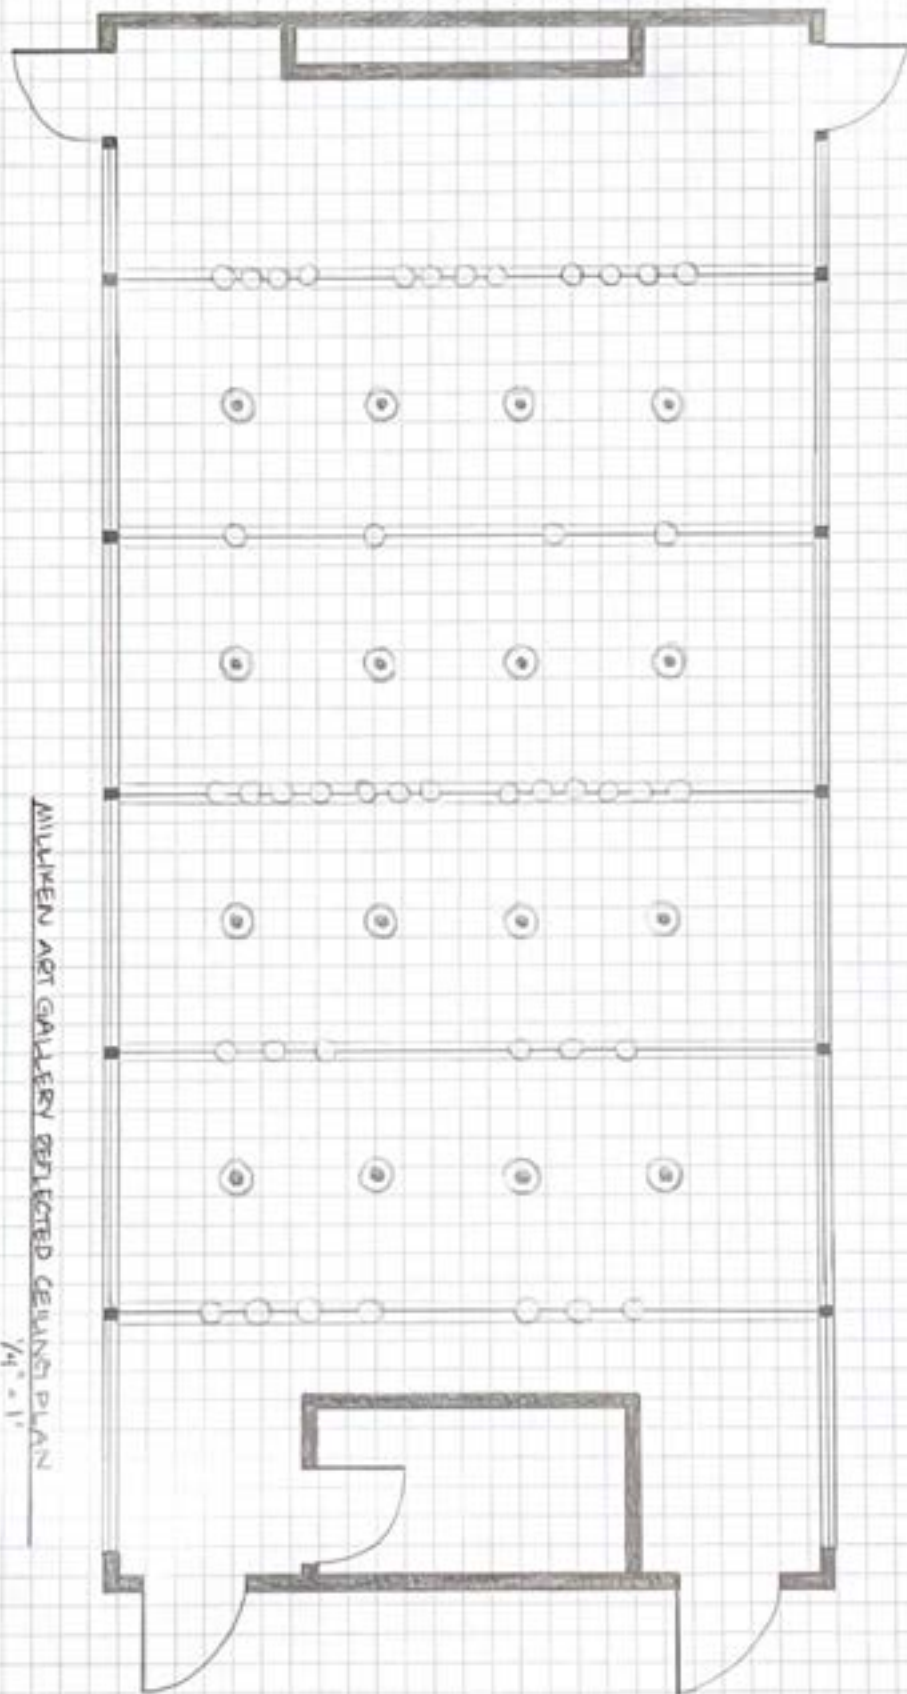

ARTISTEN APT GALLERY FLOOR PLAN

11.0.14

MILKHEM ART GALLERY REFLECTED CEILING PLAN

1/4" = 1'

CHILDREN ART GALLERY - EAST WALL ELEVATION  
1/4" = 1'

MULTI-WINDOW WALL ELEVATION  
 1/4" = 1'

MILKIN NOT GALLERY ENTRANCE WALL ELEVATION  
1/4" = 1'

MILLIKEN APT GALLERY - EAST WALL SECTION  
1/4" = 1'

MILKIN ART GALLERY - BACK WALL PERSPECTIVE