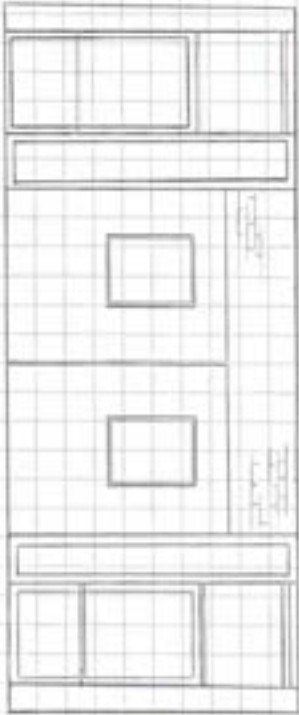

ARTISTEN APT GALLERY FLOOR PLAN

11.0.14

MILKHEM ART GALLERY REFLECTED CEILING PLAN

1/4" = 1'

CHILDREN ART GALLERY - EAST WALL ELEVATION  
1/4" = 1'

MULTI-WINDOW WALL ELEVATION  
 1/4" = 1'

MILKIN NOT GALLERY ENTRANCE WALL ELEVATION  
1/4" = 1'

MILLIKEN APT GALLERY - EAST WALL SECTION  
1/4" = 1'

MILKIN ART GALLERY - BACK WALL PERSPECTIVE