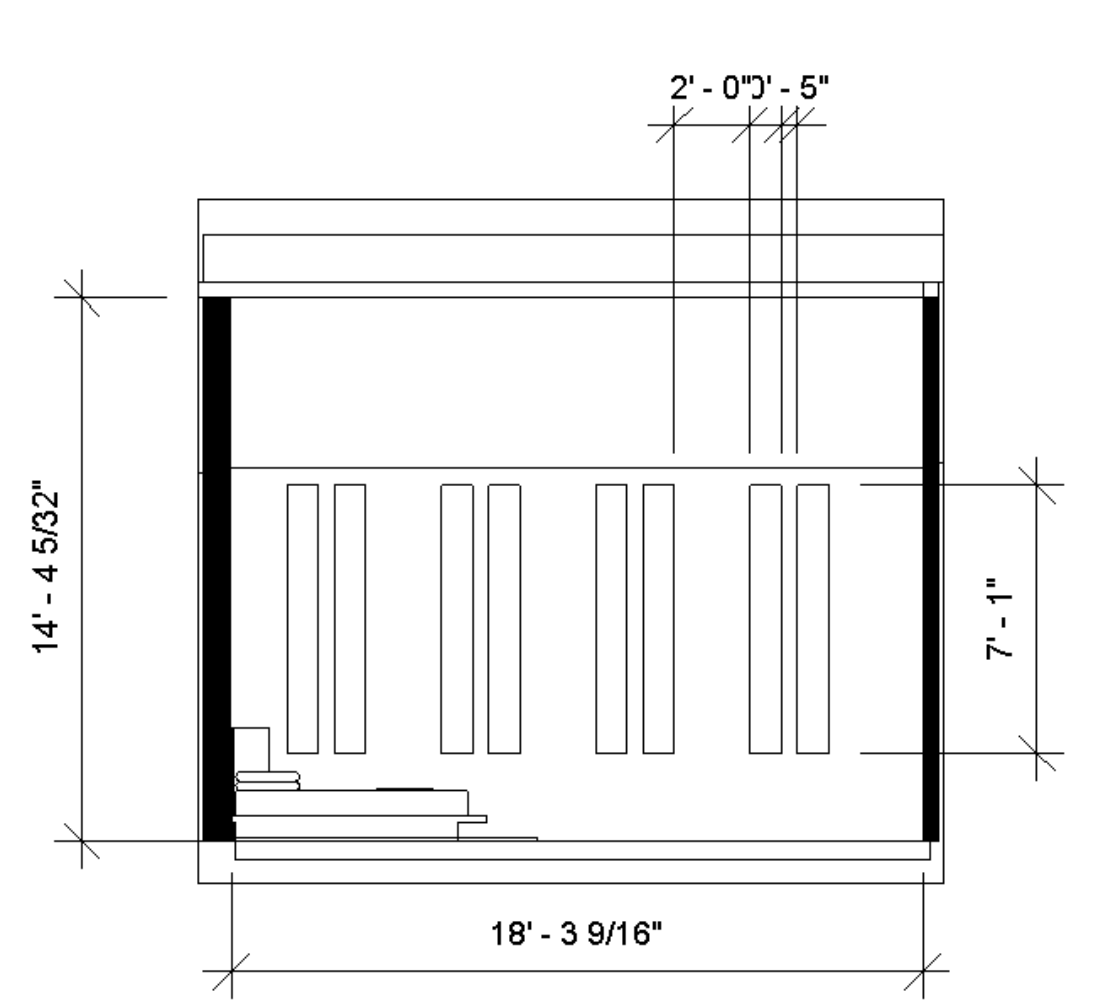

LIGHT BOX PROJECT

DES386.01 Lighting Design

Jerome Gomez

Jenna Robinson

Spring 2022

Design Process

Design Process - Elevations

South Wall Elevation

East Wall Elevation

North Wall Elevation

Design Process - Floor Plans & RCP

Floor Plan

Reflective Ceiling Plan

Construction Process

Final Photos

11am