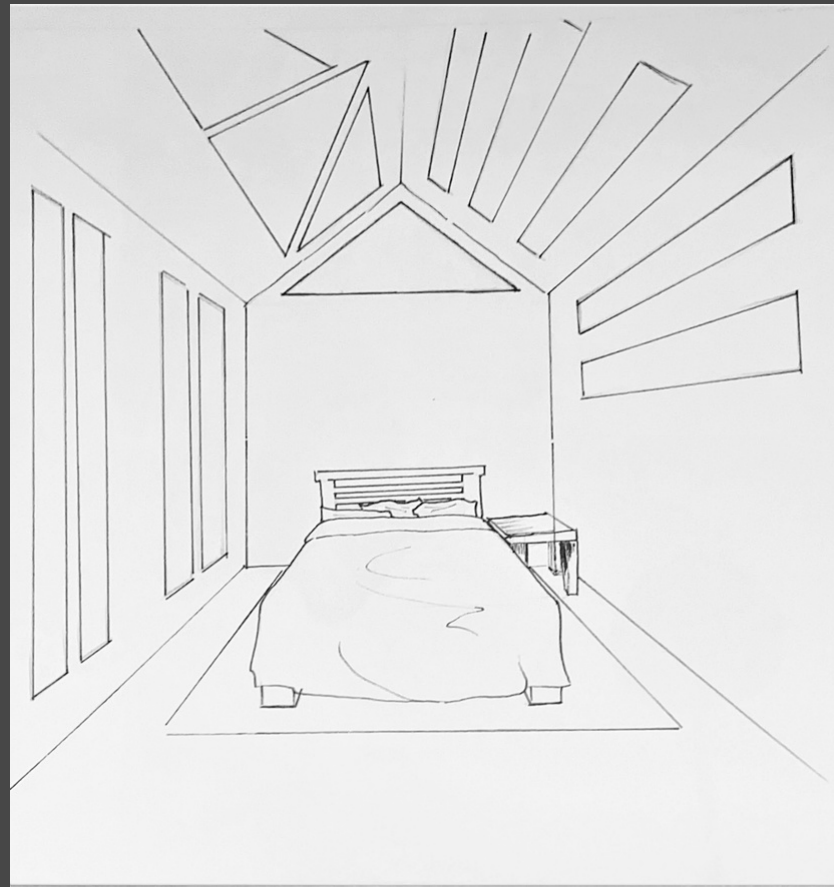

LIGHT BOX PROJECT

DES386.01 Lighting Design

Jerome Gomez

Jenna Robinson

Spring 2022

Design Process

Design Process - Elevations

South Wall Elevation

East Wall Elevation

North Wall Elevation

Design Process - Floor Plans & RCP

Floor Plan

Reflective Ceiling Plan

Construction Process

Final Photos

11am