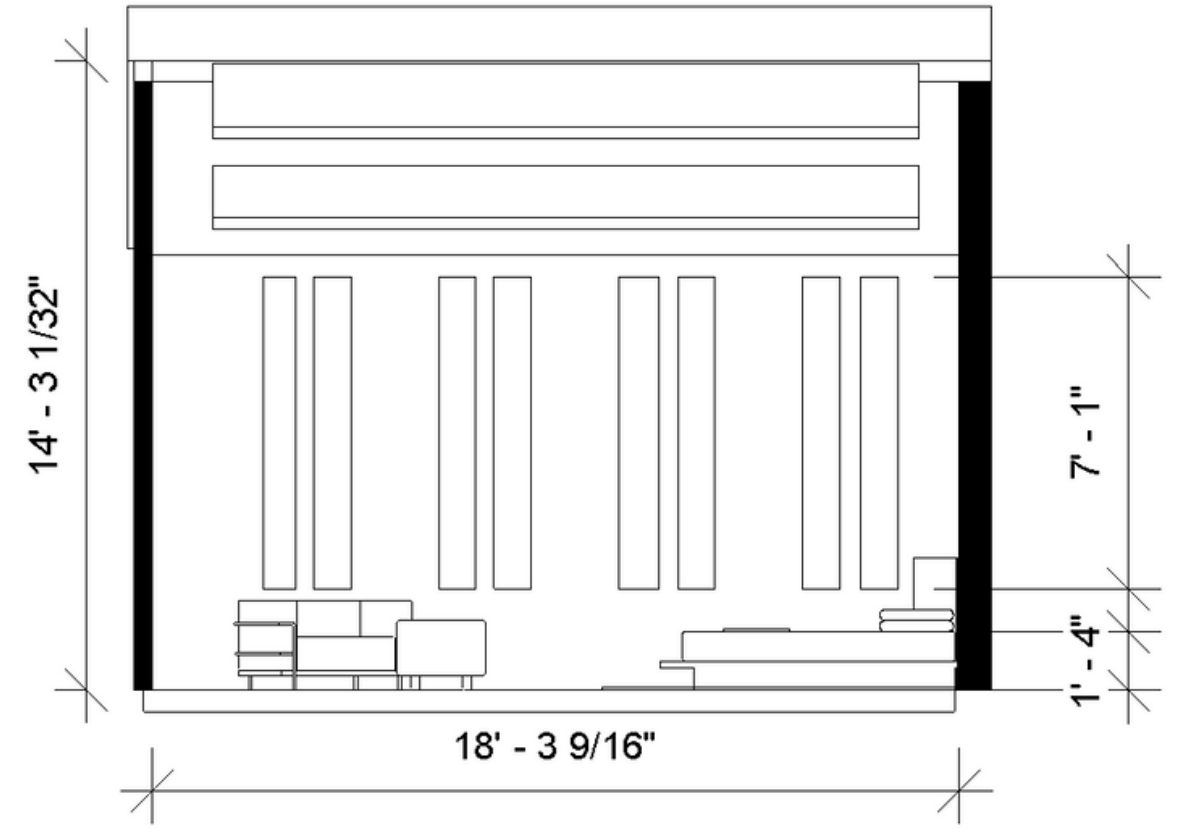

LIGHT BOX PROJECT

DES386.01 Lighting Design

Jerome Gomez

Jenna Robinson

Spring 2022

Design Process

Design Process - Elevations

South Wall Elevation

East Wall Elevation

North Wall Elevation

Design Process - Floor Plans & RCP

Floor Plan

Reflective Ceiling Plan

Construction Process

Final Photos

11am