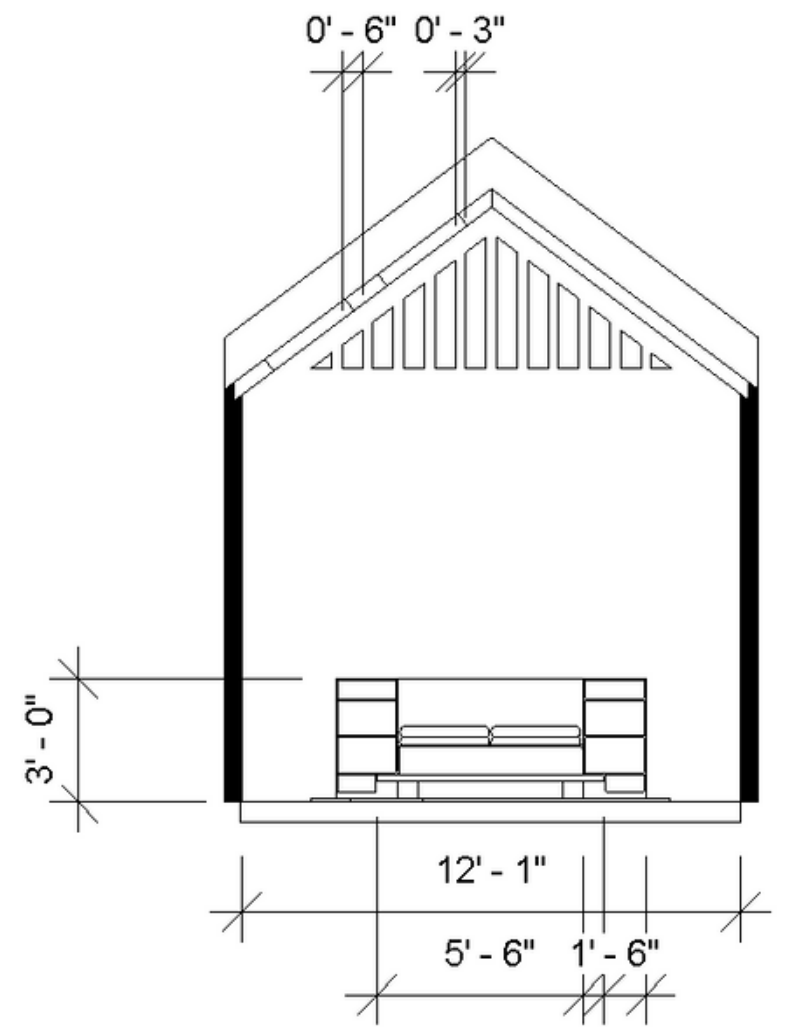

LIGHT BOX PROJECT

DES386.01 Lighting Design

Jerome Gomez

Jenna Robinson

Spring 2022

Design Process

Design Process - Elevations

South Wall Elevation

East Wall Elevation

North Wall Elevation

Design Process - Floor Plans & RCP

Floor Plan

Reflective Ceiling Plan

Construction Process

Final Photos

11am