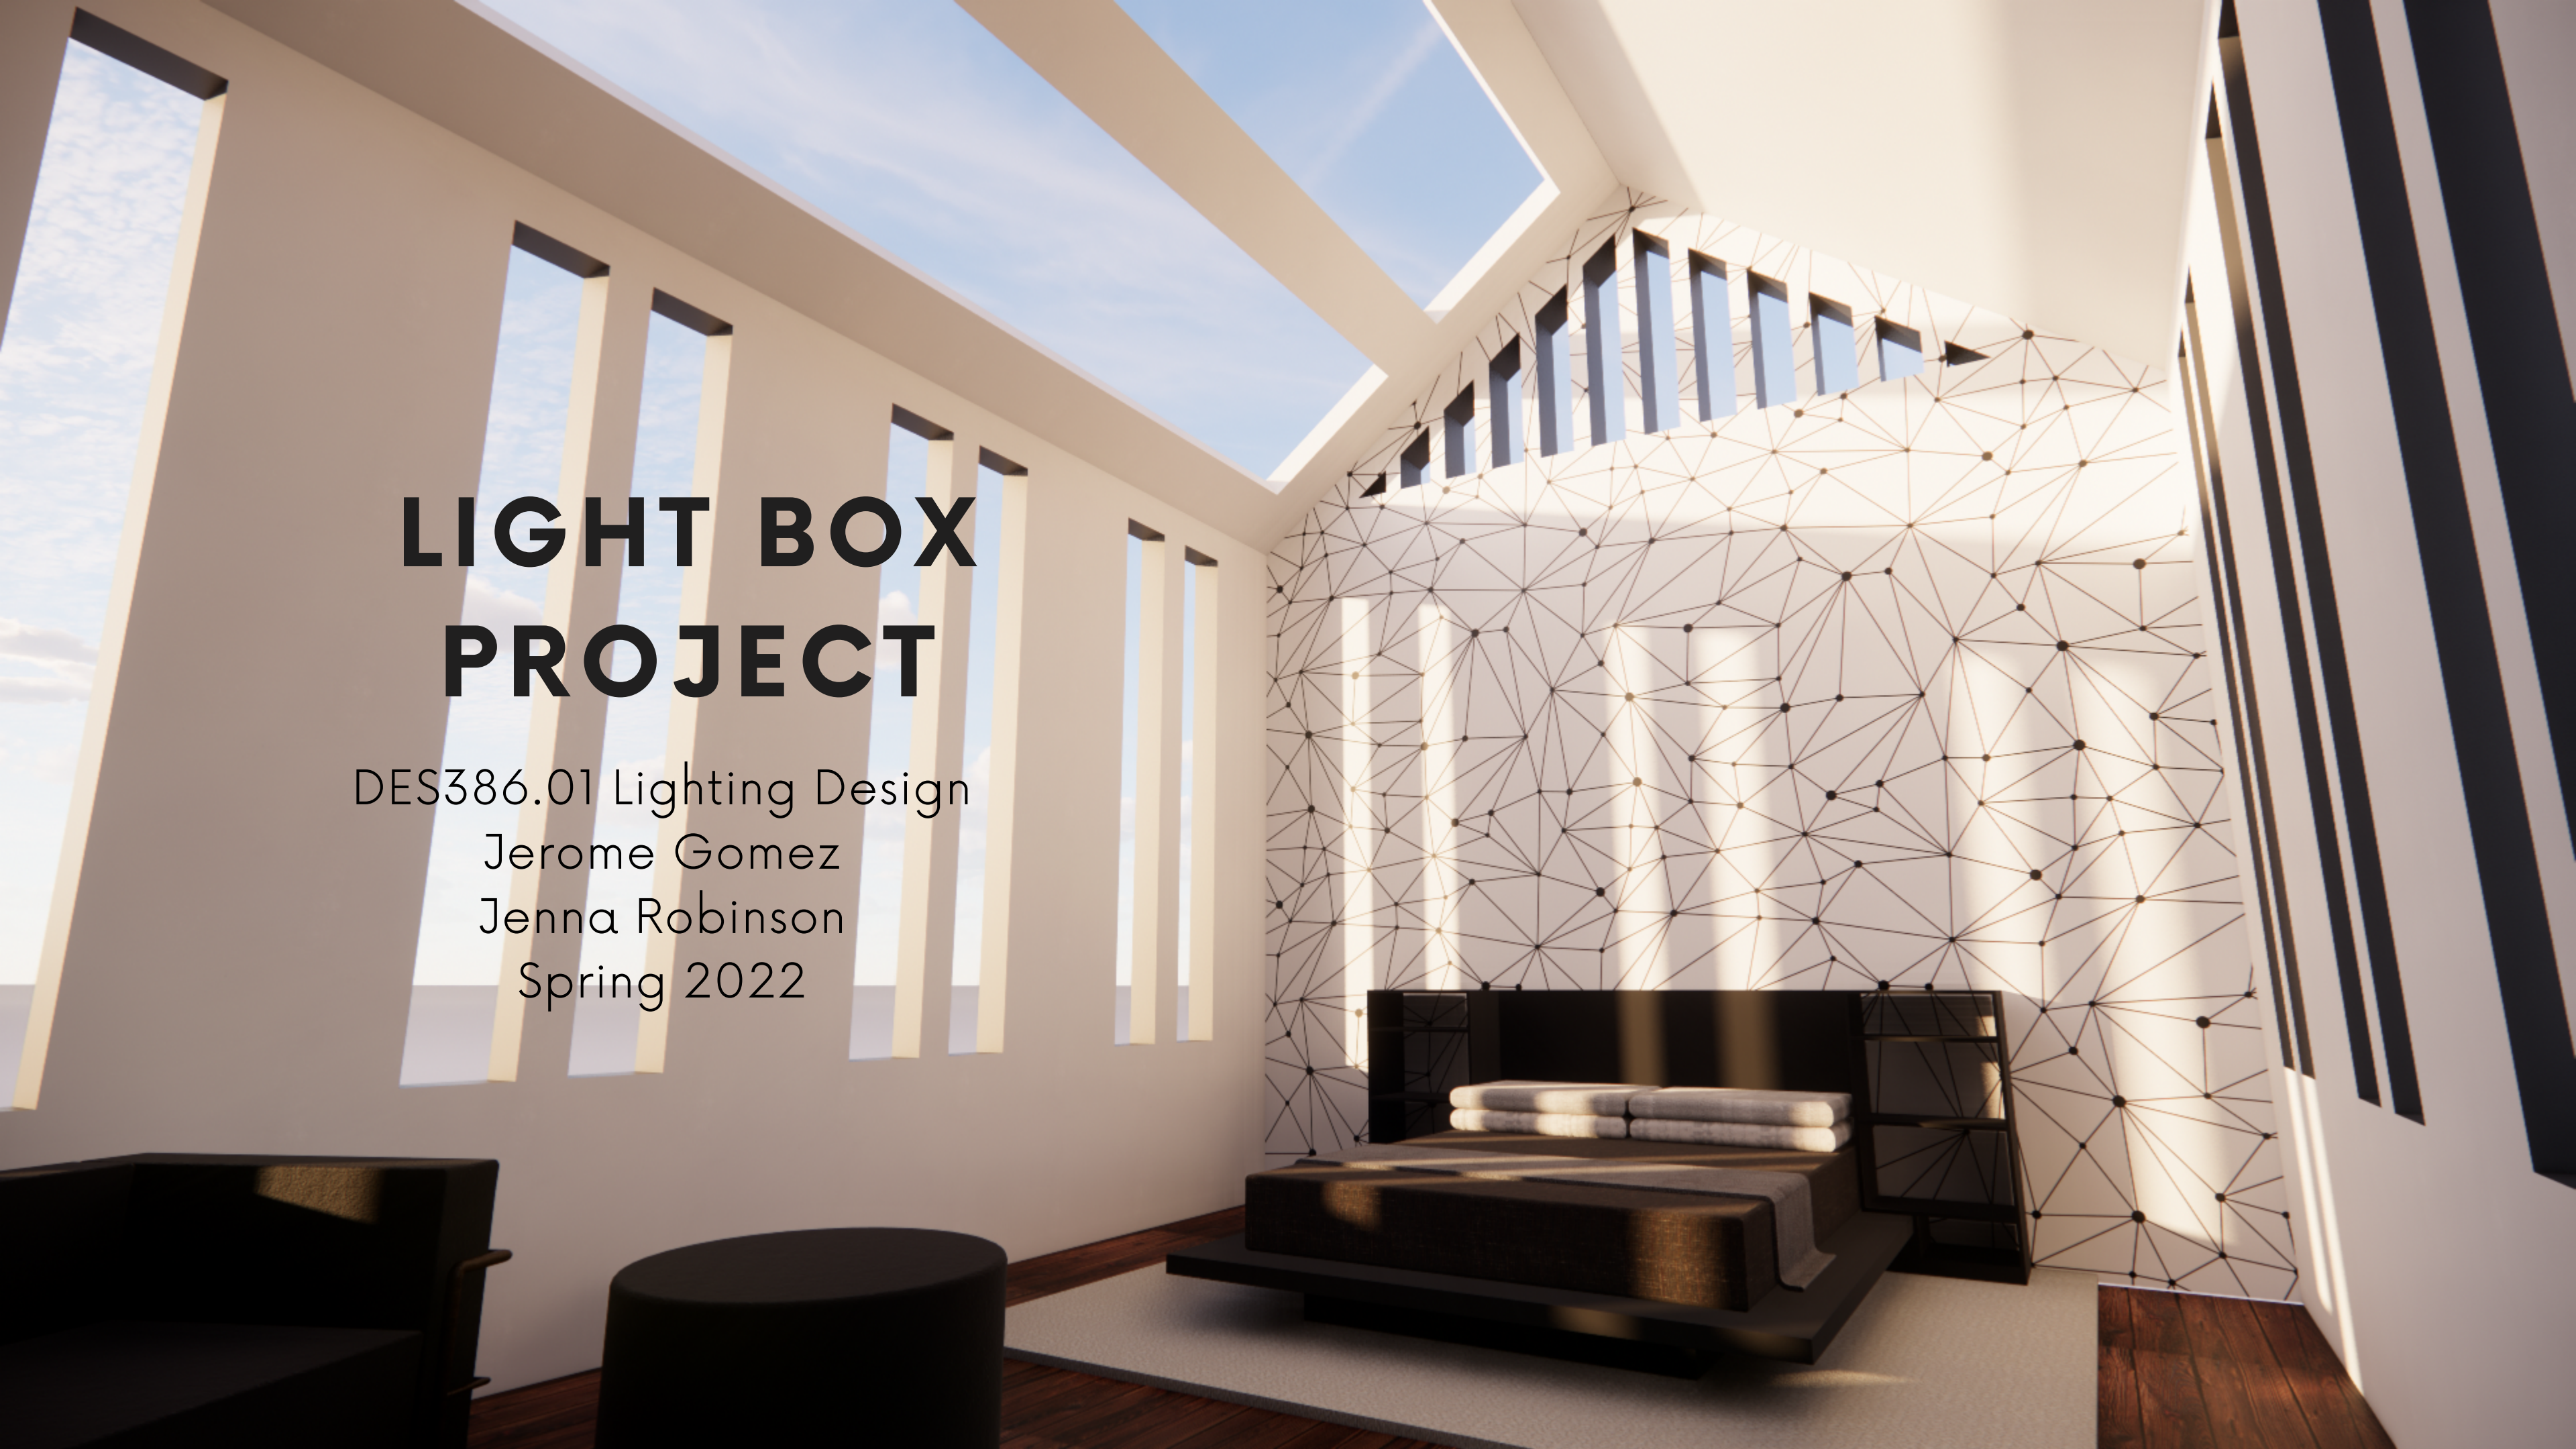

LIGHT BOX PROJECT

DES386.01 Lighting Design

Jerome Gomez

Jenna Robinson

Spring 2022

Design Process

Design Process - Elevations

South Wall Elevation

East Wall Elevation

North Wall Elevation

Design Process - Floor Plans & RCP

Floor Plan

Reflective Ceiling Plan

Construction Process

Final Photos

11am