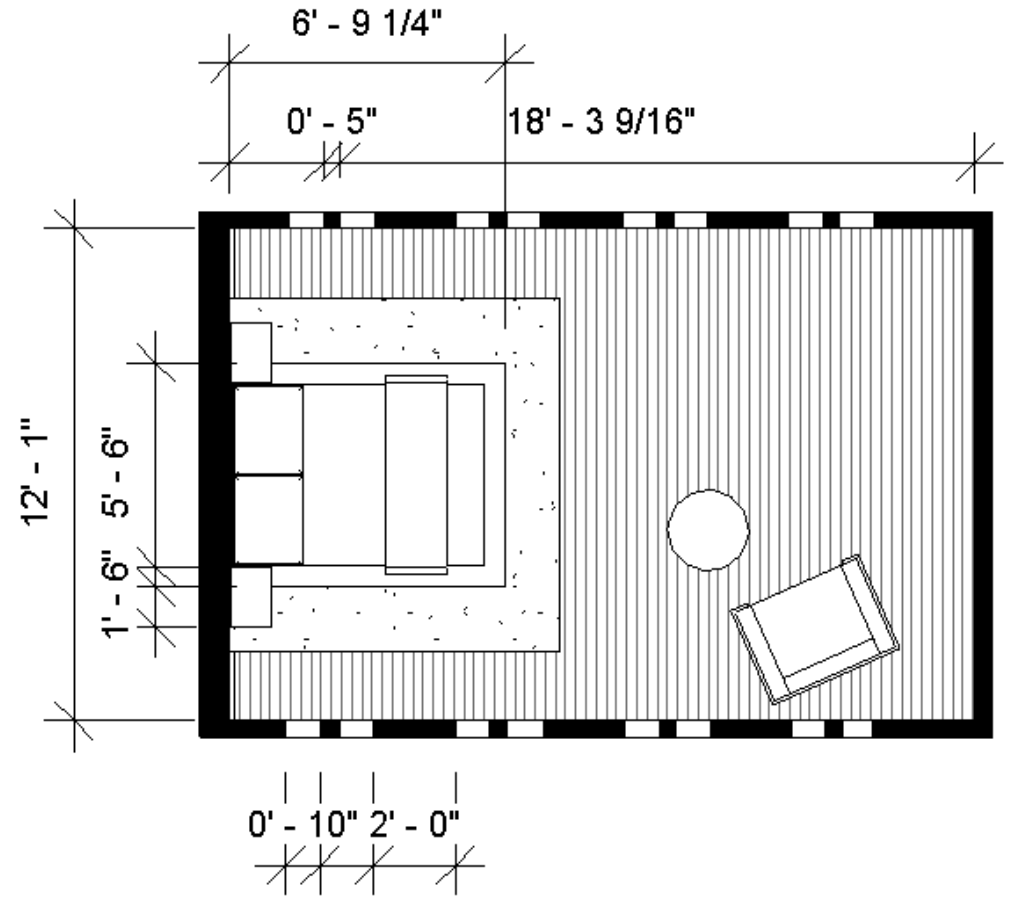

LIGHT BOX PROJECT

DES386.01 Lighting Design

Jerome Gomez

Jenna Robinson

Spring 2022

Design Process

Design Process - Elevations

South Wall Elevation

East Wall Elevation

North Wall Elevation

Design Process - Floor Plans & RCP

Floor Plan

Reflective Ceiling Plan

Construction Process

Final Photos

11am