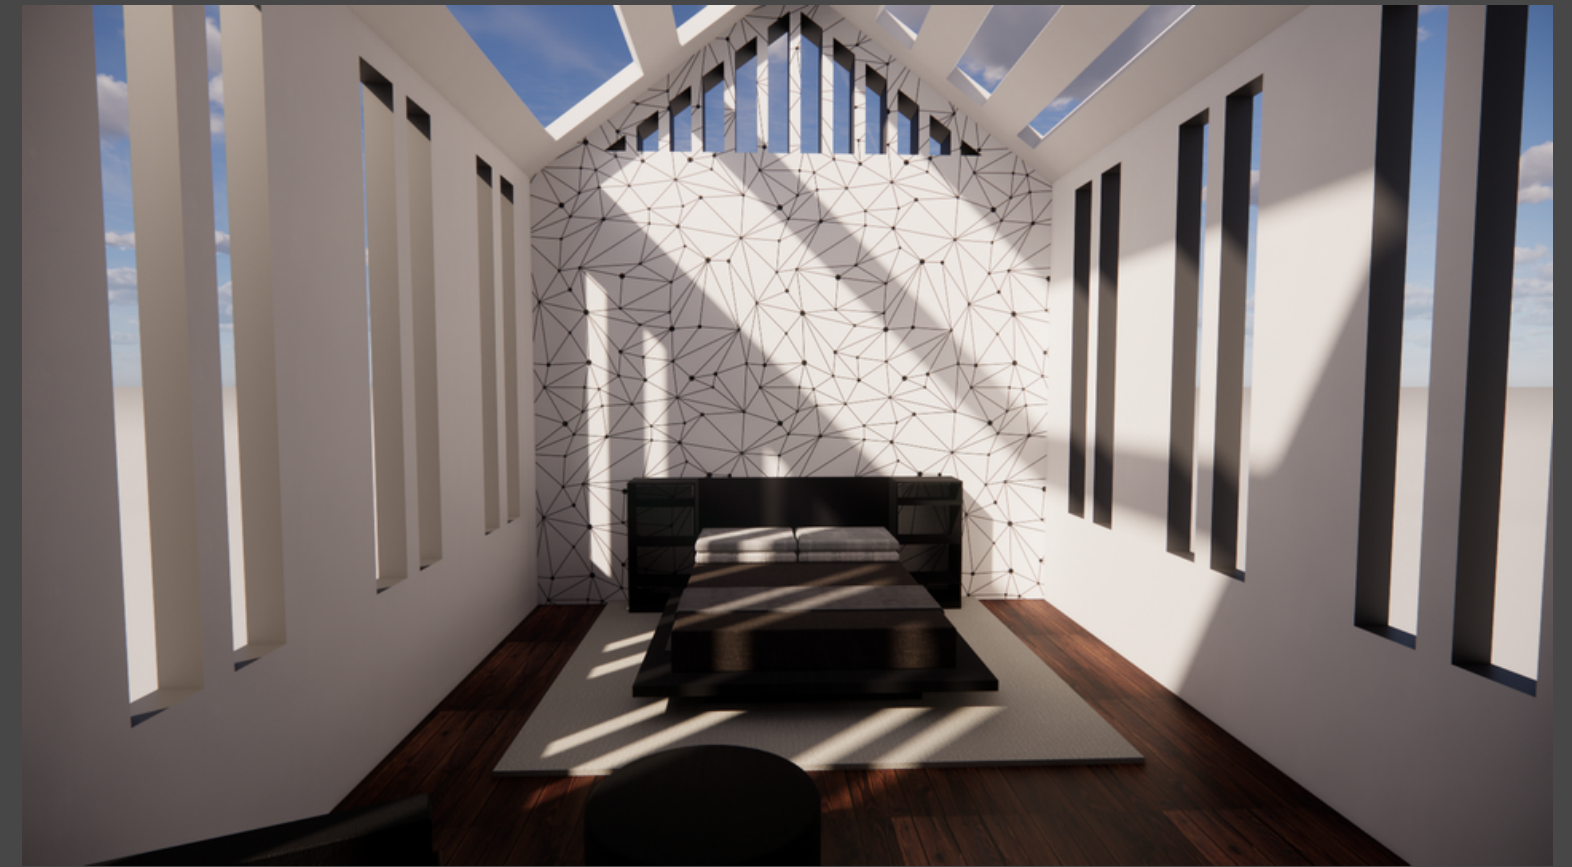

LIGHT BOX PROJECT

DES386.01 Lighting Design

Jerome Gomez

Jenna Robinson

Spring 2022

Design Process

Design Process - Elevations

South Wall Elevation

East Wall Elevation

North Wall Elevation

Design Process - Floor Plans & RCP

Floor Plan

Reflective Ceiling Plan

Construction Process

Final Photos

11am