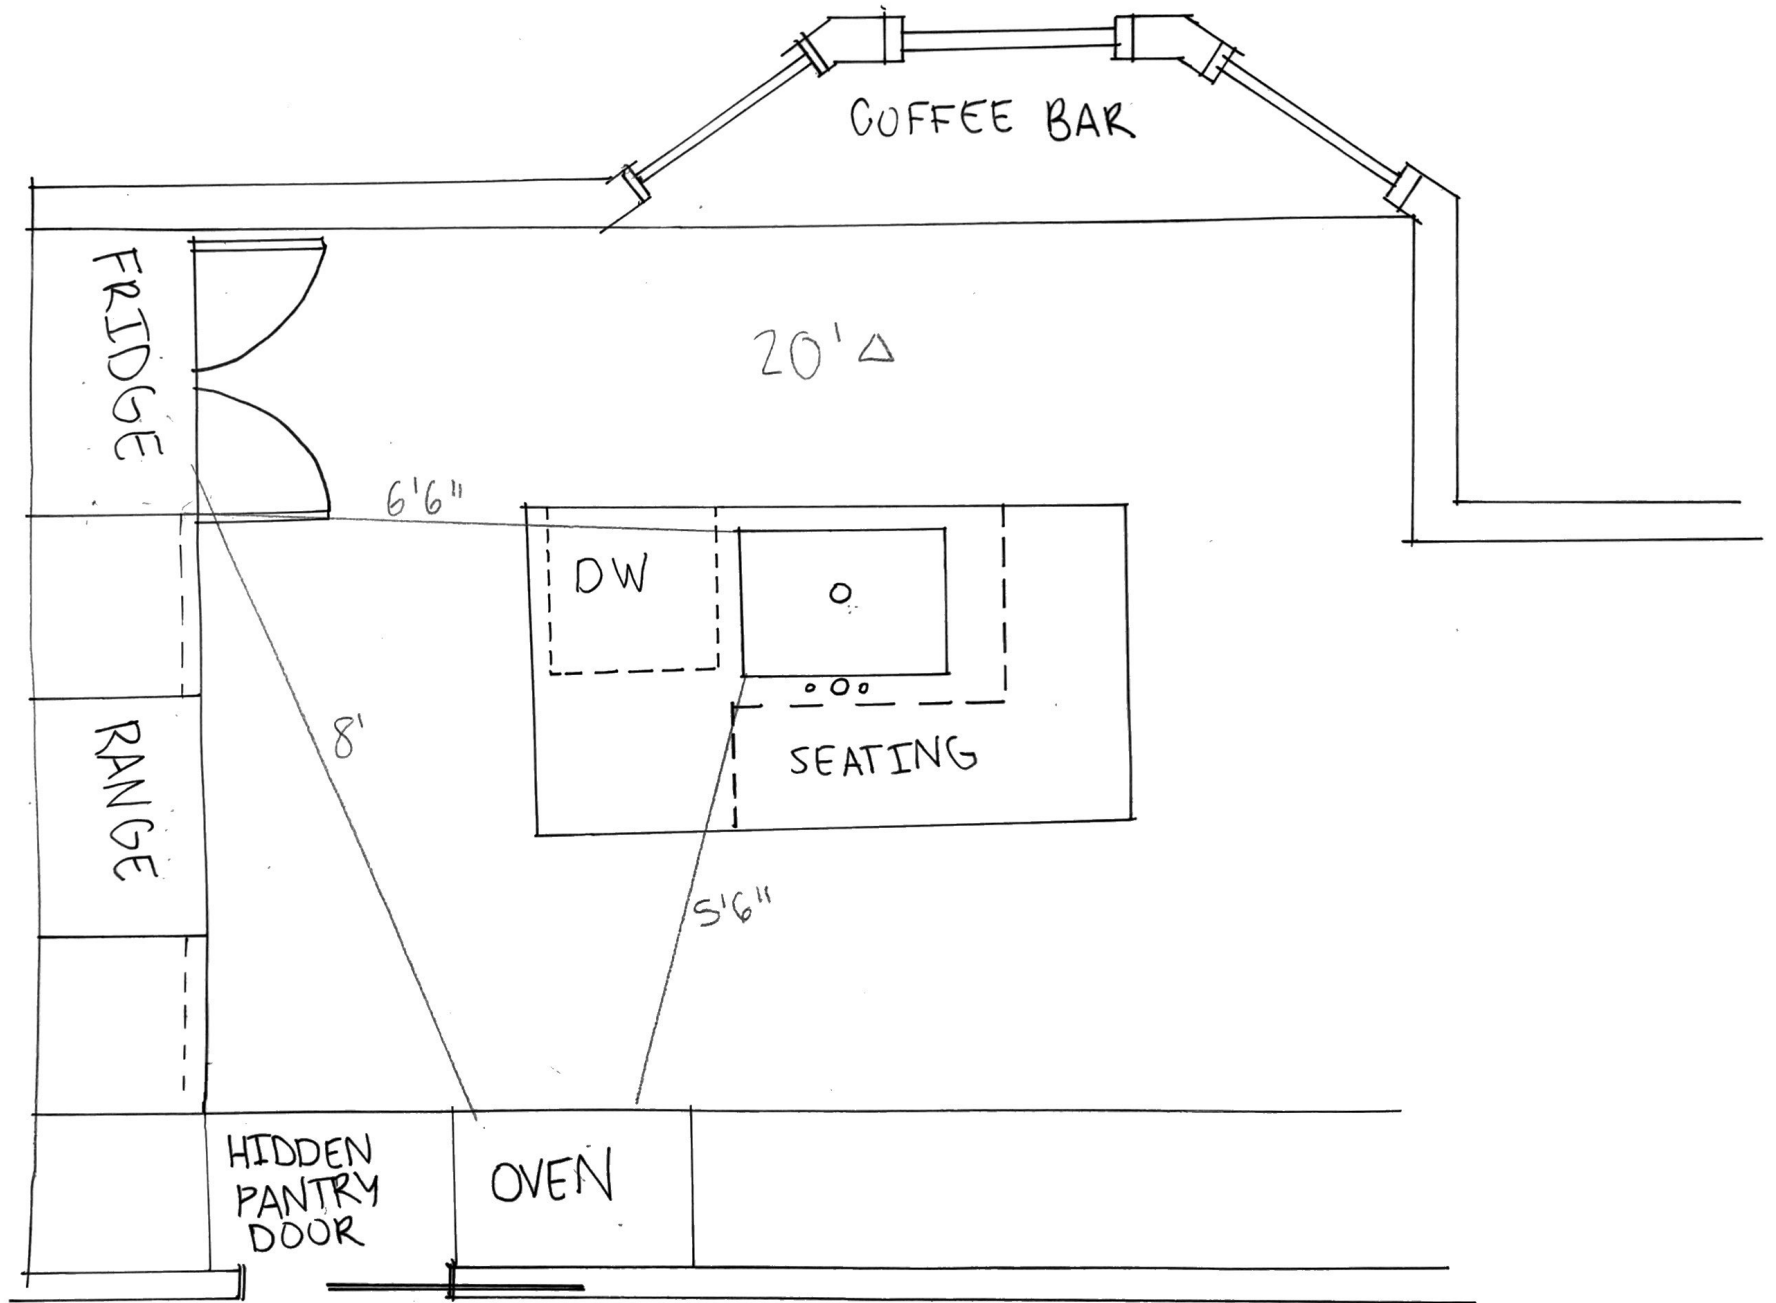

COFFEE BAR

11' 9" Δ

SEATING

DW

○

4'3"

5'0"

OVEN

2'6"

FRIDGE

COFFEE BAR

FRIDGE

2'6"

OVEN

6'4"

6'6"

SEATING

DW

15'4" Δ

SEATING

20'3"Δ

DW

6'9"

11'

2'6"

OVEN

FRIDGE